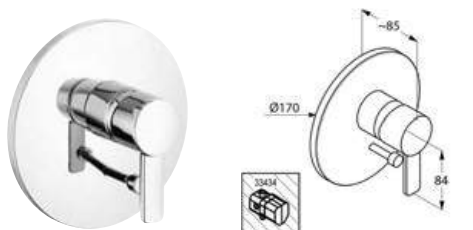

chrome

384240575

NEW

KLUDI ZENTA concealed single lever bath and shower mixer
 concealed valve with functional unit
 solid lever
 autom. diverter shower/bathtub
 ceramic cartridge with hot water limitation
 flow class DC
 PA-IX 18967/IDC

chrome
 black/chrome
 white/chrome

386500575

386508675

386509175

required accessories:
 KLUDI FLEXX.B0XX
 concealed unit DN 20

88011

KLUDI ZENTA concealed single lever bath and shower mixer
 concealed trim-set
 solid lever
 autom. diverter shower/bathtub

chrome
 black/chrome
 white/chrome

386600575

386608675

386609175

required accessories:
 concealed mixer DN 15
 pre installation set

33434

KLUDI ZENTA concealed single lever bath and shower mixer
 concealed valve with functional unit
 solid lever
 autom. diverter shower/bathtub
 ceramic cartridge with hot water limitation
 flow class DC
 protected against back flow
 according to DIN EN 1717
 P-IX 19310/ICB