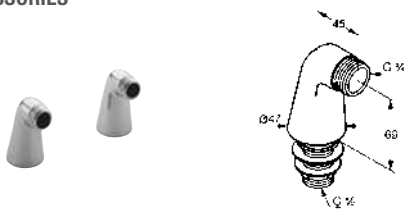

product	product description	surface	article number
	KLUDI STANDARD concealed valve trim set lock shield	chrome	142030519
	required accessories: concealed valve DN 15 set 1 – pre-installation		29209
	concealed valve DN 20 set 1 – pre-installation		29211
	concealed valve DN 25 set 1 – pre-installation		29213
	concealed valve DN 32 set 1 – pre-installation		29215
	concealed valve DN 12 set 1 – pre-installation		29509
	concealed valve DN 20 set 1 – pre-installation		29511
	concealed valve DN 25 set 1 – pre-installation		29513
	concealed valve DN 32 set 1 – pre-installation		29515
	concealed valve DN 15 set 1 – pre-installation		29527
	concealed valve DN 15 connection G 1/2		29809
	concealed valve DN 20 connection G 3/4		29811
	concealed valve DN 12 soldered connection 15 mm		29909
	concealed valve DN 20 soldered connection 22 mm		29911
	concealed valve DN 15 soldered connection 18 mm		29927

ACCESSORIES

pillar connections
(per pair)

chrome

7598205-00