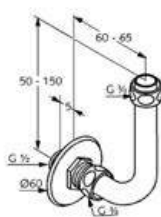

product	product description	surface	article number
	KLUDI STANDARD concealed valve trim set lock shield	chrome	142030519
	required accessories: concealed valve DN 15 set 1 – pre-installation		29209
	concealed valve DN 20 set 1 – pre-installation		29211
	concealed valve DN 25 set 1 – pre-installation		29213
	concealed valve DN 32 set 1 – pre-installation		29215
	concealed valve DN 12 set 1 – pre-installation		29509
	concealed valve DN 20 set 1 – pre-installation		29511
	concealed valve DN 25 set 1 – pre-installation		29513
	concealed valve DN 32 set 1 – pre-installation		29515
	concealed valve DN 15 set 1 – pre-installation		29527
	concealed valve DN 15 connection G 1/2		29809
	concealed valve DN 20 connection G 3/4		29811
	concealed valve DN 12 soldered connection 15 mm		29909
	concealed valve DN 20 soldered connection 22 mm		29911
	concealed valve DN 15 soldered connection 18 mm		29927

ACCESSORIES

pillar connections
(per pair)

chrome

7598205-00

KLUDI STANDARD
outlet bend DN 15
with compression joint

chrome

1200305

KLUDI STANDARD