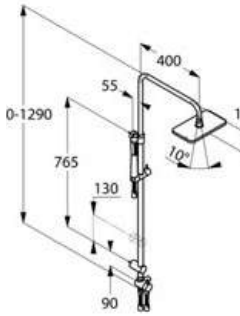

**KLUDI A-QA
Dual-Shower-System DN 15**
wall fastening
with horizontally and vertically adjustable tube
flow class AA
two-way ceramic diverter
water supply with
flexible hose G 1/2 x G 1/2 x 800 mm
horizontal and vertical adjustable slider
KLUDI SUPARAFLEX SILVER
G 1/2 x G 1/2 x 1600 mm
with KLUDI A-QA headshower
G 1/2 x 140 x 245 mm
with KLUDI A-QA hand shower
with one spray mode
with mounting material

chrome

4919105-00