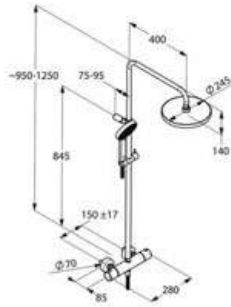

product	product description	surface	article number

**KLUDI A-QA s
Thermostat Dual Shower-System DN 15**
with horizontally and vertically adjustable tube
wall fastening
temperature control handle
with hot water safety device 38° C
with ceramic shut-off valve as rotary
valve 90°/90°
shower outlet G 1/2
KLUDI A-QA handshower rotate the handle
to the rear
shower outlet G 3/4
KLUDI A-QA head shower rotary valve
protected against back flow
with horizontal and vertical adjustable slider
KLUDI SUPARAFLEX Hose DN 15
G 1/2 x G 1/2 x 1600 mm
with KLUDI A-QA headshower Ø 250 mm,
swiveling
with three spray patterns
with mounting material
with dirt catcher sieves

chrome

6619505-00

NEW