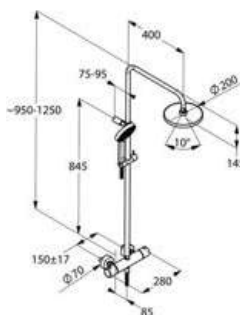

**KLUDI A-QA
Thermostat Dual Shower-System DN 15**
wall fastening
with horizontally and vertically adjustable tube
flow class BB
temperature control handle
with hot water safety device 38° C
with ceramic shut-off valve as rotary
valve 90°/90°
shower outlet G 1/2
hand shower rotary valve
shower outlet
Head shower rotary valve
dirt catcher sieves
protected against back flow
head shower Ø 200 mm
hand shower KLUDI A-QA s
with 3 spray patterns
with mounting material

chrome

6609505-00