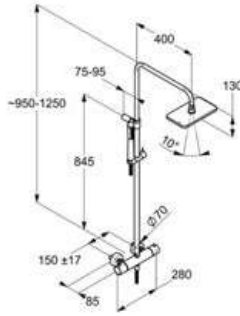

KLUDI A-QA

product	product description	surface	article number
---------	---------------------	---------	----------------

SHOWER SYSTEMS

**KLUDI A-QA
Thermostat Dual Shower-System DN 15**
 wall fastening
 with horizontally and vertically adjustable tube
 flow class BB
 temperature control handle
 with hot water safety device 38° C
 with ceramic shut-off valve
 as rotary valve 90°/90°
 shower outlet G 1/2
 KLUDI A-QA handshower rotate the handle
 to the rear
 shower outlet G 3/4
 KLUDI A-QA head shower rotary valve
 dirt catcher sieves
 protected against back flow
 KLUDI SUPARAFLEX SILVER
 G 1/2 x G 1/2 x 1600 mm
 with KLUDI A-QA headshower
 G 1/2 x 140 x 245 mm
 with KLUDI A-QA hand shower
 with one spray mode
 with mounting material

chrome

4909505-00

**KLUDI A-QA
Dual-Shower-System DN 15**
 wall fastening
 with horizontally and vertically adjustable tube
 flow class AA
 two-way ceramic diverter
 water supply with
 flexible hose G 1/2 x G 1/2 x 800 mm
 horizontal and vertical adjustable slider
 KLUDI SUPARAFLEX SILVER
 G 1/2 x G 1/2 x 1600 mm
 with KLUDI A-QA headshower
 G 1/2 x 140 x 245 mm
 with KLUDI A-QA hand shower
 with one spray mode
 with mounting material