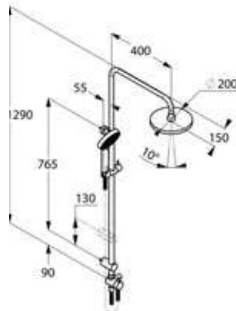

**KLUDI A-QA s
Dual Shower-System**
wall fastening
with horizontally and vertically adjustable tube
flow class AA
two-way ceramic diverter
water supply with flexible hose
G 1/2 x G 1/2 x 800 mm
horizontal and vertical adjustable slider
KLUDI SUPARAFLEX Hose DN 15
G 1/2 x G 1/2 x 1600 mm
head shower Ø 200 mm
hand shower KLUDI A-QA s
adjustable to three spray patterns:
booster, smooth, volume
with mounting material
without shower mixer

chrome

6609105-00