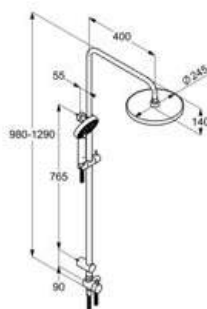

chrome

6619505-00

NEW

**KLUDI A-QA s
Dual Shower-System**
wall fastening
with horizontally and vertically adjustable tube
flow class AA
two-way ceramic diverter
water supply with flexible hose
G 1/2 x G 1/2 x 800 mm
horizontal and vertical adjustable slider
KLUDI SUPARAFLEX Hose DN 15
G 1/2 x G 1/2 x 1600 mm
head shower Ø 200 mm
hand shower KLUDI A-QA s
adjustable to three spray patterns:
booster, smooth, volume
with mounting material
without shower mixer

chrome

6609105-00

**KLUDI A-QA
Dual-Shower-System DN 15**
with horizontally and vertically adjustable tube
wall fastening
two-way ceramic diverter
water supply with flexible hose
G 1/2 x G 1/2 x 800 mm
with horizontal and vertical adjustable slider
KLUDI SUPARAFLEX Hose DN 15
G 1/2 x G 1/2 x 1600 mm
with KLUDI A-QA headshower Ø 250 mm,
swiveling
KLUDI A-QA s hand shower DN 15
with three spray patterns
with mounting material
without shower mixer

HEAD AND SIDE SHOWERS		surface	article number
 	<p>KLUDI A-QA head shower DN 15 Ø 200 mm quick and easy cleaning system with ball joint connection G 1/2 without shower arm</p>	chrome	6432005-00 <div style="background-color: black; color: white; padding: 2px; display: inline-block;">NEW</div>