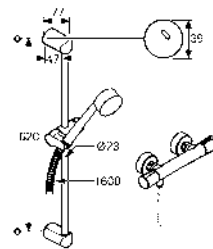

chrome

6609005-00

KLUDI ZENTA SHOWER DUO
L = 900 mm
 wall rail with glider
 thermostatic shower mixer DN 15
 wall fastening, with shut-off valve
 temperature control handle
 with hot water safety device 38° C
 protected against back flow
 KLUDI ZENTA 2S hand shower DN 15
 adjustable to two spray patterns:
 shower spray, champagne rain
 with KLUDI LOGOFLEX-hose
 G 1/2 x G 1/2 x 1600 mm
 PA-IX 18064/IB

chrome

6057705-00

KLUDI ZENTA SHOWER DUO
L = 600 mm
 wall rail with glider
 thermostatic shower mixer DN 15
 wall fastening, with shut-off valve
 temperature control handle
 with hot water safety device 38° C
 protected against back flow
 KLUDI ZENTA 2S hand shower DN 15
 adjustable to two spray patterns:
 shower spray, champagne rain
 with KLUDI LOGOFLEX-hose
 G 1/2 x G 1/2 x 1600 mm
 PA-IX 18064/IB