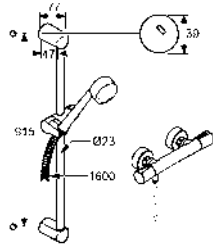

KLUDI ZENTA

product	product description	surface	article number
---------	---------------------	---------	----------------

SHOWER SYSTEMS

KLUDI ZENTA Dual-Shower-System DN 15
 wall fastening
 with horizontally and vertically adjustable tube
 flow class AA
 two-way ceramic diverter
 water supply with
 connecting hose
 G 1/2 x G 1/2 x 800 mm
 horizontal and vertical adjustable slider
 KLUDI SUPARAFLEX
 G 1/2 x G 1/2 x 1600 mm
 head shower Ø 200 mm
 hand shower KLUDI ZENTA 2S
 with mounting material
 without shower mixer

chrome

6609005-00

KLUDI ZENTA SHOWER DUO
L = 900 mm
 wall rail with glider
 thermostatic shower mixer DN 15
 wall fastening, with shut-off valve
 temperature control handle
 with hot water safety device 38° C
 protected against back flow
 KLUDI ZENTA 2S hand shower DN 15
 adjustable to two spray patterns:
 shower spray, champagne rain
 with KLUDI LOGOFLEX-hose
 G 1/2 x G 1/2 x 1600 mm
 PA-IX 18064/IB

chrome

6057705-00

KLUDI ZENTA SHOWER DUO
L = 600 mm
 wall rail with glider
 thermostatic shower mixer DN 15
 wall fastening, with shut-off valve
 temperature control handle
 with hot water safety device 38° C
 protected against back flow
 KLUDI ZENTA 2S hand shower DN 15
 adjustable to two spray patterns:
 shower spray, champagne rain
 with KLUDI LOGOFLEX-hose
 G 1/2 x G 1/2 x 1600 mm
 PA-IX 18064/IB