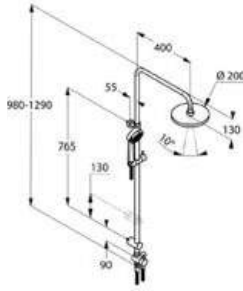

KLUDI ZENTA

product	product description	surface	article number
---------	---------------------	---------	----------------

SHOWER SYSTEMS

KLUDI ZENTA Dual-Shower-System DN 15
 wall fastening
 with horizontally and vertically adjustable tube
 flow class AA
 two-way ceramic diverter
 water supply with
 connecting hose
 G 1/2 x G 1/2 x 800 mm
 horizontal and vertical adjustable slider
 KLUDI SUPARAFLEX
 G 1/2 x G 1/2 x 1600 mm
 head shower Ø 200 mm
 hand shower KLUDI ZENTA 2S
 with mounting material
 without shower mixer

chrome

6609005-00

KLUDI ZENTA SHOWER DUO
L = 900 mm
 wall rail with glider
 thermostatic shower mixer DN 15
 wall fastening, with shut-off valve
 temperature control handle
 with hot water safety device 38° C
 protected against back flow
 KLUDI ZENTA 2S hand shower DN 15
 adjustable to two spray patterns:
 shower spray, champagne rain
 with KLUDI LOGOFLEX-hose
 G 1/2 x G 1/2 x 1600 mm
 PA-IX 18064/IB

chrome

6057705-00

KLUDI ZENTA SHOWER DUO
L = 600 mm
 wall rail with glider
 thermostatic shower mixer DN 15
 wall fastening, with shut-off valve
 temperature control handle
 with hot water safety device 38° C
 protected against back flow
 KLUDI ZENTA 2S hand shower DN 15
 adjustable to two spray patterns:
 shower spray, champagne rain
 with KLUDI LOGOFLEX-hose
 G 1/2 x G 1/2 x 1600 mm
 PA-IX 18064/IB