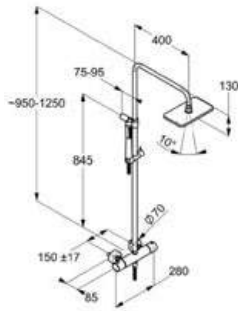

Shower Systeme

product	product description	surface	article number
---------	---------------------	---------	----------------

**KLUDI A-QA
Thermostat Dual Shower-System DN 15**
wall fastening
with horizontally and vertically adjustable tube
flow class BB
temperature control handle
with hot water safety device 38° C
with ceramic shut-off valve as rotary
valve 90°/90°
shower outlet G 1/2
KLUDI A-QA handshower rotate the handle
to the rear
shower outlet G 3/4
KLUDI A-QA head shower rotary valve
dirt catcher sieves
protected against back flow
KLUDI SUPARAFLEX SILVER
G 1/2 x G 1/2 x 1600 mm
with KLUDI A-QA headshower
G 1/2 x 140 x 245 mm
with KLUDI A-QA hand shower
with one spray mode
with mounting material