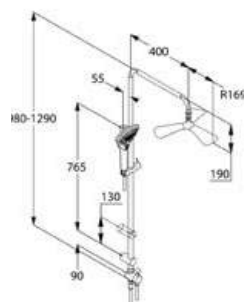

KLUDI FIZZ
Dual-Shower-System DN 15
wall fastening
with horizontally and vertically adjustable tube
flow class AA
two-way ceramic diverter
water supply with flexible hose
G 1/2 x G 1/2 x 800 mm
horizontal and vertical adjustable slider
KLUDI SUPARAFLEX SILVER-hose 6107205-00
with KLUDI FIZZ head shower 6757805-00
with KLUDI FIZZ 3S handshower DN 15
6770005-00
with mounting material
without shower mixer

chrome

6709305-00