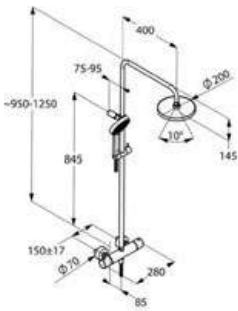

**KLUDI A-QA
Thermostat Dual Shower-System DN 15**
wall fastening
with horizontally and vertically adjustable tube
flow class BB
temperature control handle
with hot water safety device 38° C
with ceramic shut-off valve as rotary
valve 90°/90°
shower outlet G 1/2
hand shower rotary valve
shower outlet
Head shower rotary valve
dirt catcher sieves
protected against back flow
head shower Ø 200 mm
hand shower KLUDI A-QA s
with 3 spray patterns
with mounting material

chrome

6609505-00