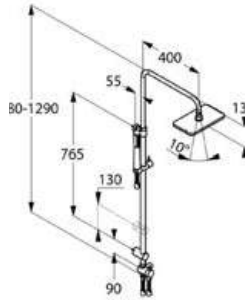

chrome

6609505-00

**KLUDI A-QA s
Thermostat Dual Shower-System DN 15**
with horizontally and vertically adjustable tube
wall fastening
temperature control handle
with hot water safety device 38° C
with ceramic shut-off valve as rotary
valve 90°/90°
shower outlet G 1/2
KLUDI A-QA handshower rotate the handle
to the rear
shower outlet G 3/4
KLUDI A-QA head shower rotary valve
protected against back flow
with horizontal and vertical adjustable slider
KLUDI SUPARAFLEX Hose DN 15
G 1/2 x G 1/2 x 1600 mm
with KLUDI A-QA headshower Ø 250 mm,
swiveling
KLUDI A-QA s hand shower DN 15
with three spray patterns
with mounting material
with dirt catcher sieves

chrome

6619505-00

NEW

product	product description	surface	article number
---------	---------------------	---------	----------------

**KLUDI A-QA
Dual-Shower-System DN 15**
wall fastening
with horizontally and vertically adjustable tube
flow class AA
two-way ceramic diverter
water supply with flexible hose
G 1/2 x G 1/2 x 800 mm
horizontal and vertical adjustable slider
KLUDI SUPARAFLEX SILVER
G 1/2 x G 1/2 x 1600 mm
with KLUDI A-QA headshower
G 1/2 x 140 x 245 mm
with KLUDI A-QA hand shower
with one spray mode
with mounting material