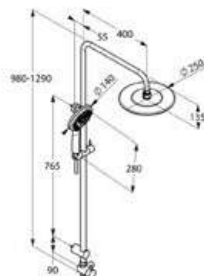

KLUDI FRESHLINE
Dual-Shower-System DN 15
wall fastening
with horizontally and vertically adjustable tube
two-way ceramic diverter
water supply with flexible hose
G 1/2 x G 1/2 x 800 mm
horizontal and vertical adjustable slider
with KLUDI SUPARAFLEX shower hose
G 1/2 x G 1/2 x 1600 mm
with KLUDI FRESHLINE head shower
6751105-00
with KLUDI FRESHLINE 3S handshower DN 15
6790005-00
with mounting material
without shower mixer

chrome

6709005-00

NEW