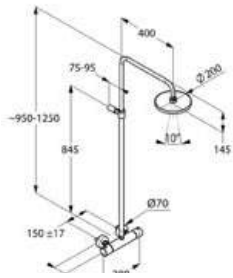

Shower Systeme

product	product description	surface	article number

KLUDI A-QA
Thermostat-Mono-Shower-System DN 15
wall fastening
with horizontally and vertically adjustable tube
flow class B
temperature control handle
with hot water safety device 38° C
ceramic shut-off valve 180°
50 % water consumption regulation
dirt catcher sieves
s-connections
head shower Ø 200 mm
with mounting material

chrome

6608105-00