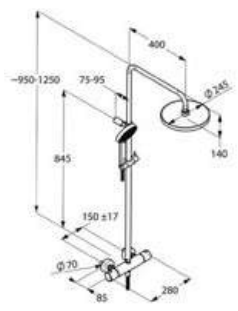

chrome

6609505-00

**KLUDI A-QA s
Thermostat Dual Shower-System DN 15**
with horizontally and vertically adjustable tube
wall fastening
temperature control handle
with hot water safety device 38° C
with ceramic shut-off valve as rotary
valve 90°/90°
shower outlet G 1/2
KLUDI A-QA handshower rotate the handle
to the rear
shower outlet G 3/4
KLUDI A-QA head shower rotary valve
protected against back flow
with horizontal and vertical adjustable slider
KLUDI SUPARAFLEX Hose DN 15
G 1/2 x G 1/2 x 1600 mm
with KLUDI A-QA headshower Ø 250 mm,
swiveling
KLUDI A-QA s hand shower DN 15
with three spray patterns
with mounting material
with dirt catcher sieves

chrome

6619505-00

NEW

product	product description	surface	article number
---------	---------------------	---------	----------------

**KLUDI A-QA
Dual-Shower-System DN 15**
wall fastening
with horizontally and vertically adjustable tube
flow class AA
two-way ceramic diverter
water supply with flexible hose
G 1/2 x G 1/2 x 800 mm
horizontal and vertical adjustable slider
KLUDI SUPARAFLEX SILVER
G 1/2 x G 1/2 x 1600 mm
with KLUDI A-QA headshower
G 1/2 x 140 x 245 mm
with KLUDI A-QA hand shower
with one spray mode
with mounting material