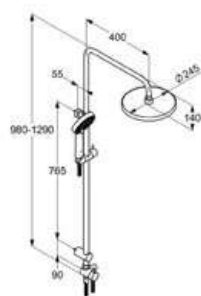

chrome

4919105-00

**KLUDI A-QA s
Dual Shower System**
wall fastening
with horizontally and vertically adjustable tube
flow class AA
two-way ceramic diverter
water supply with flexible hose
G 1/2 x G 1/2 x 800 mm
horizontal and vertical adjustable slider
KLUDI SUPARAFLEX Hose DN 15
G 1/2 x G 1/2 x 1600 mm
head shower Ø 200 mm
hand shower KLUDI A-QA s
adjustable to three spray patterns:
booster, smooth, volume
with mounting material
without shower mixer

chrome

6609105-00

**KLUDI A-QA
Dual-Shower-System DN 15**
with horizontally and vertically adjustable tube
wall fastening
two-way ceramic diverter
water supply with flexible hose
G 1/2 x G 1/2 x 800 mm
with horizontal and vertical adjustable slider
KLUDI SUPARAFLEX Hose DN 15
G 1/2 x G 1/2 x 1600 mm
with KLUDI A-QA headshower Ø 250 mm,
swiveling
KLUDI A-QA s hand shower DN 15
with three spray patterns
with mounting material
without shower mixer