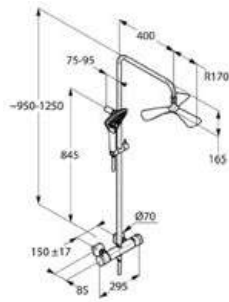

product	product description	surface	article number

KLUDI FIZZ
Thermostat Dual Shower-System DN 15
wall fastening
with horizontally and vertically adjustable tube
flow class BB
temperature control handle with hot water
safety device 38° C
with ceramic shut-off valve as rotary
valve 90°/90°
hand shower rotary valve
head shower rotary valve
protected against back flow
horizontal and vertical adjustable slider
KLUDI SUPARAFLEX SILVER-hose 6107205-00
with KLUDI FIZZ head shower 6757805-00
with KLUDI FIZZ 3S handshower DN 15
6770005-00
with mounting material

chrome

6709605-00