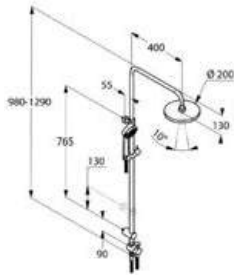

chrome

6709305-00

Shower Systeme

product	product description	surface	article number
---------	---------------------	---------	----------------

KLUDI FIZZ
Dual-Shower-System DN 15
 wall fastening
 with horizontally and vertically adjustable tube
 flow class BB
 two-way ceramic diverter
 water supply with flexible hose
 G 1/2 x G 1/2 x 800 mm
 horizontal and vertical adjustable slider
 KLUDI SUPARAFLEX SILVER-hose 6107205-00
 with KLUDI FIZZ head shower 6757505-00
 with KLUDI FIZZ 3S handshower DN 15
 6770005-00
 with mounting material
 without shower mixer

chrome

6709105-00

KLUDI ZENTA
Dual-Shower-System DN 15
 wall fastening
 with horizontally and vertically adjustable tube
 flow class AA
 two-way ceramic diverter
 water supply with connecting hose
 G 1/2 x G 1/2 x 800 mm
 horizontal and vertical adjustable slider
 KLUDI SUPARAFLEX
 G 1/2 x G 1/2 x 1600 mm
 head shower Ø 200 mm
 hand shower KLUDI ZENTA 2S
 with mounting material
 without shower mixer