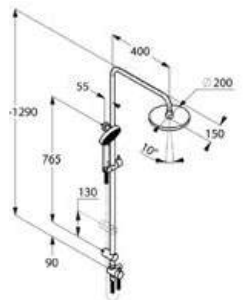

**KLUDI A-QA s
Dual Shower System**
wall fastening
with horizontally and vertically adjustable tube
flow class AA
two-way ceramic diverter
water supply with flexible hose
G 1/2 x G 1/2 x 800 mm
horizontal and vertical adjustable slider
KLUDI SUPARAFLEX Hose DN 15
G 1/2 x G 1/2 x 1600 mm
head shower Ø 200 mm
hand shower KLUDI A-QA s
adjustable to three spray patterns:
booster, smooth, volume
with mounting material
without shower mixer

chrome

6609105-00