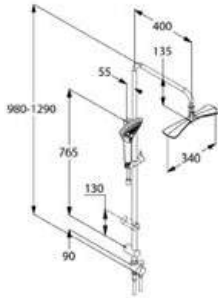

Shower Systeme

product	product description	surface	article number

KLUDI FIZZ
Dual-Shower-System DN 15
wall fastening
with horizontally and vertically adjustable tube
flow class BB
two-way ceramic diverter
water supply with flexible hose
G 1/2 x G 1/2 x 800 mm
horizontal and vertical adjustable slider
KLUDI SUPARAFLEX SILVER-hose 6107205-00
with KLUDI FIZZ head shower 6757505-00
with KLUDI FIZZ 3S handshower DN 15
6770005-00
with mounting material
without shower mixer

chrome

6709105-00