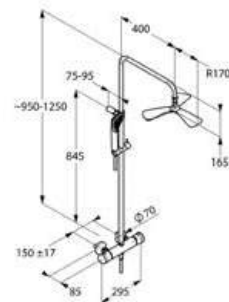

KLUDI FIZZ
Thermostat Dual Shower-System DN 15
wall fastening
with horizontally and vertically adjustable tube
flow class BB
temperature control handle with hot water
safety device 38° C
with ceramic shut-off valve as rotary
valve 90°/90°
shower outlet G 1/2
hand shower rotary valve
shower outlet
Head shower rotary valve
dirt catcher sieves
protected against back flow
KLUDI SUPARAFLEX SILVER-hose 6107205-00
with KLUDI FIZZ head shower 6757805-00
with KLUDI FIZZ 1S handshower 6760005-00
with mounting material

chrome

6709505-00