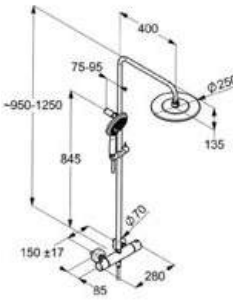

KLUDI FRESHLINE
Thermostat Dual Shower-System DN 15
wall fastening
with horizontally and vertically adjustable tube
temperature control handle with hot water
safety device 38° C
with ceramic shut-off valve as rotary
valve 90°/90°
shower outlet G 1/2
hand shower rotary valve
shower outlet
Head shower rotary valve
protected against back flow
horizontal and vertical adjustable slider
with KLUDI SUPARAFLEX shower hose
G 1/2 x G 1/2 x 1600 mm
with KLUDI FRESHLINE head shower
6751105-00
with KLUDI FRESHLINE 3S handshower DN 15
6790005-00
with mounting material

chrome

6709205-00

NEW