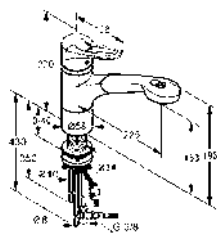

product	product description	surface	article number
---------	---------------------	---------	----------------

**KLUDI MX**  
**single lever sink mixer DN 15**  
 open ring lever  
 single hole mounted  
 flow rate 5 l/min  
 flow regulator M 24 x 1  
 ceramic cartridge with hot water limitation  
 swivelling spout (110°)  
 pull-out hand shower  
 automatic diverter: shower/spray  
 for use with displacement heaters  
 copper tube 8/10 mm  
 P-IX 18644/I