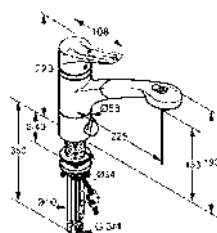

product	product description	surface	article number
---------	---------------------	---------	----------------

**KLUDI MX**  
**single lever sink mixer DN 15**  
 open ring lever  
 single hole mounted  
 flow rate 5 l/min  
 flow regulator M 24 x 1  
 ceramic cartridge with hot water limitation  
 swivelling spout (110°)  
 pull-out hand shower  
 automatic diverter: shower/spray  
 for use with displacement heaters  
 copper tube 8/10 mm  
 P-IX 18644/I

chrome

399420562

**KLUDI MX**  
**multi single lever sink mixer DN 15**  
 open ring lever  
 single hole mounted  
 flow class A  
 s-pointer aerator M 24 x 1  
 ceramic cartridge with hot water limitation  
 swivelling spout (110°)  
 pull-out hand shower  
 automatic diverter: shower/spray  
 one connection for washing machine or dishwasher  
 protected against back flow  
 copper tubes 10 mm  
 PA-IX 18642/IAO

chrome  
 mocca/chrome  
 white/chrome

399450562  
 399458262  
 399459262

**SPARE PARTS**

**kitchen-showers**  
**automatic diverter: shower/spray**  
 s-pointer aerator M 24 x 1  
 flow class A  
 for 33941, 33945, 39941, 39945