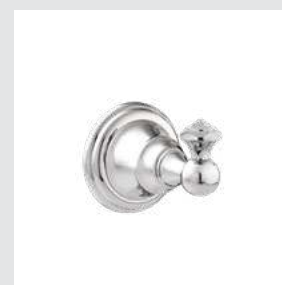

039016.000.\*\*  
Five holes bath set with hand shower

036084.000.\*\*  
Toilet brush holder

036085.000.\*\*  
Spare toilet roll holder

036024.000.\*\*  
Shower rail with sliding hook

025744.000.\*\*  
Cabinet knob diameter 37mm with  
Swarovski Crystal

**Koi Carp handle**  
design #2

Page 119

039001.E00.\*\*  
Three holes basin set

039002.E00.\*\*  
Three holes basin set with  
click-clack water waste

039018.000.\*\*  
Bath and shower mixer with  
hand shower

**Koi Carp knob**  
Swarovski Crystals #1

Page 120

039201.E00.\*\*  
Three holes basin set with  
Swarovski Crystals

039205.E00.\*\*  
One hole basin mixer with  
Swarovski Crystals

039222.E00.\*\*  
Three holes bidet set with  
Swarovski Crystals

**Pacifica Accesories**  
without crystals

036072.000.\*\*  
Towel bar 600 mm

036073.000.\*\*  
Towel ring

036075.000.\*\*  
Robe hook

039225.E00.\*\*  
One hole bidet mixer with  
Swarovski Crystals

039216.E00.\*\*  
Five holes bath set with hand shower  
and Swarovski Crystals