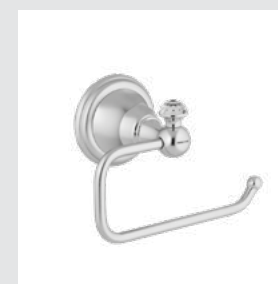

039016.000.\*\*  
Five holes bath set with hand shower

036084.000.\*\*  
Toilet brush holder

036085.000.\*\*  
Spare toilet roll holder

036024.000.\*\*  
Shower rail with sliding hook

025744.000.\*\*  
Cabinet knob diameter 37mm with  
Swarovski Crystal

0Z5757.000.\*\*  
Cabinet knob diameter 34mm

039601.A00.\*\*  
Three holes basin set with Swarovski Crystals

039622.A00.\*\*  
Three holes bidet set with Swarovski Crystals

039616.A00.\*\*  
Five holes bath set with hand shower and Swarovski Crystals

Koi Carp Accessories with Swarovski

036272.000.\*\*  
Towel bar 600 mm with Swarovski Crystals

036273.000.\*\*  
Towel ring with Swarovski Crystals

036275.000.\*\*  
Robe hook with Swarovski Crystals

036277.000.\*\*  
Toilet paper holder with Swarovski Crystals

036278.000.\*\*  
Soap holder with Swarovski Crystals

036280.000.\*\*  
Wall toothbrush holder with Swarovski Crystals

036286.000.\*\*  
Wall soap dispenser with Swarovski Crystals

036285.000.\*\*  
Spare toilet paper holder with Swarovski Crystals