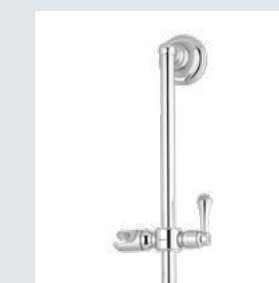

036224.000.**
Shower rail with sliding hook and Swarovski Crystals