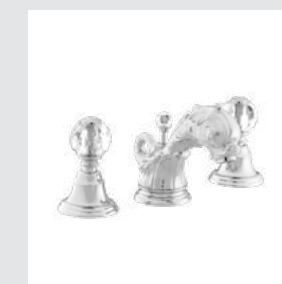

039016.000.\*\*  
Five holes bath set with hand shower

036084.000.\*\*  
Toilet brush holder

036085.000.\*\*  
Spare toilet roll holder

036024.000.\*\*  
Shower rail with sliding hook

025744.000.\*\*  
Cabinet knob diameter 37mm with  
Swarovski Crystal

036086.000.\*\*  
Wall soap dispenser

036077.000.\*\*  
Toilet roll holder

**Koi Carp knob**  
Swarovski Crystals #2

Page 121

039101.000.\*\*  
Three holes basin set with  
Swarovski Crystals

039105.000.\*\*  
One hole basin mixer with  
Swarovski Crystals