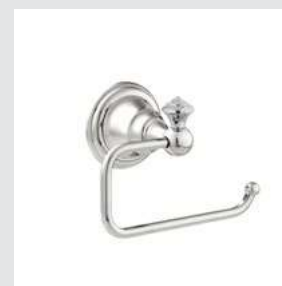

039016.000.\*\*  
Five holes bath set with hand shower

036084.000.\*\*  
Toilet brush holder

036085.000.\*\*  
Spare toilet roll holder

036024.000.\*\*  
Shower rail with sliding hook

025744.000.\*\*  
Cabinet knob diameter 37mm with  
Swarovski Crystal

**Pacifica Accesories**  
without crystals

036072.000.\*\*  
Towel bar 600 mm

036073.000.\*\*  
Towel ring

036075.000.\*\*  
Robe hook

039225.E00.\*\*  
One hole bidet mixer with  
Swarovski Crystals

039216.E00.\*\*  
Five holes bath set with hand shower  
and Swarovski Crystals

039218.E00.\*\*  
Bath and shower mixer with hand  
shower and Swarovski Crystals

039219.ES0.\*\*  
Shower mixer with hand shower  
and Swarovski Crystals

036078.000.\*\*  
Soap holder

036080.000.\*\*  
Wall toothbrush holder

036086.000.\*\*  
Wall soap dispenser

036077.000.\*\*  
Toilet roll holder

**Koi Carp knob**  
Swarovski Crystals #2

Page 121

039101.000.\*\*  
Three holes basin set with  
Swarovski Crystals

039105.000.\*\*  
One hole basin mixer with  
Swarovski Crystals