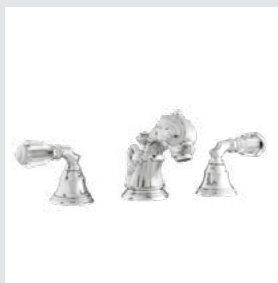

039601.A00.**
Three holes basin set with Swarovski Crystals