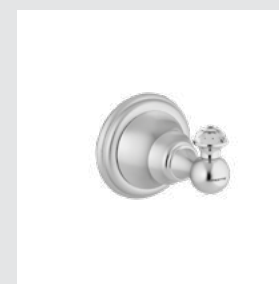

036275.000.**
Robe hook with Swarovski Crystals