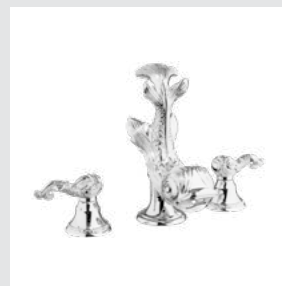

039216.E00.00

039218.E00.00

Antartica handle designs with Swarovski Crystals

**Koi Carp handle**  
design #1

Page 118

039001.000.\*\*  
Three holes basin set

039002.000.\*\*  
Three holes basin set with  
click-clack water waste

039016.000.\*\*  
Five holes bath set with hand shower

036084.000.\*\*  
Toilet brush holder

036085.000.\*\*  
Spare toilet roll holder

036024.000.\*\*  
Shower rail with sliding hook

025744.000.\*\*  
Cabinet knob diameter 37mm with  
Swarovski Crystal

**Koi Carp handle**  
design #2

Page 119

039001.E00.\*\*  
Three holes basin set

039002.E00.\*\*  
Three holes basin set with  
click-clack water waste

039018.000.\*\*  
Bath and shower mixer with  
hand shower