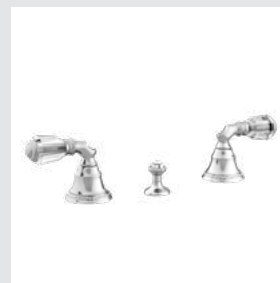

039016.000.\*\*  
Five holes bath set with hand shower

036084.000.\*\*  
Toilet brush holder

036085.000.\*\*  
Spare toilet roll holder

036024.000.\*\*  
Shower rail with sliding hook

025744.000.\*\*  
Cabinet knob diameter 37mm with  
Swarovski Crystal

039125.000.\*\*  
One hole bidet mixer with  
Swarovski Crystals

039116.000.\*\*  
Five holes bath set with hand shower and Swarovski Crystals

039118.000.\*\*  
Bath and shower mixer with hand shower and Swarovski Crystals

039119.S00.\*\*  
Shower mixer with hand shower and Swarovski Crystals

Koi Carp handle  
Swarovski Crystals #3  
Page 121

036284.000.\*\*  
Toilet brush holder with Swarovski Crystals

036224.000.\*\*  
Shower rail with sliding hook and Swarovski Crystals

0Z5757.000.\*\*  
Cabinet knob diameter 34mm

039601.A00.\*\*  
Three holes basin set with Swarovski Crystals

039622.A00.\*\*  
Three holes bidet set with Swarovski Crystals

039616.A00.\*\*  
Five holes bath set with hand shower and Swarovski Crystals