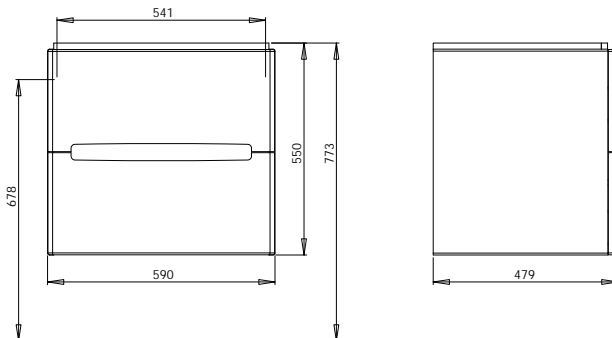

Washbasin cabinet
60 x 65 x 48 cm

Colour:
white glossy

2 drawers with soft-close system.

Can be combined with L31960000 or L31960900 washbasin.

Can be combined with 2 or 4 legs (price for 2 pcs.).

The set includes:

- 3 colour options of the internal handle part: venge, arava oak, chrome
- mounting set
- mounting instruction

89425000	31.0	4
99301000	-	1

TWINS/
MODO

	Article No.	Weight kg	Number of pcs. per pallet
 <p>Washbasin cabinet 80 x 65 x 48 cm</p> <p>Colour: white glossy</p> <p>2 drawers with soft-close system.</p> <p>Can be combined with 2 or 4 legs (price for 2 pcs.).</p> <p>Can be combined with L31980000 or L31980900 washbasin 80 cm.</p> <p>The set includes: - 3 colour options of the internal handle part: venge, arava oak, chrome - mounting set - mounting instruction</p> 	<p>89426000</p> <p>99301000</p>	<p>37.0</p> <p>-</p>	<p>4</p> <p>1</p>
 <p>Washbasin cabinet 99 x 55 x 47.9 cm</p> <p>Colour: white glossy</p> <p>2 drawers with soft-close system.</p> <p>Can be combined with L31900000 or L31900900 washbasin 100 cm.</p> <p>Can be combined with 2 or 4 legs (price for 2 pcs.).</p> <p>The set includes: - 3 colour options of the internal handle part: venge, arava oak, chrome - mounting set - mounting instruction</p> 	<p>89507000</p> <p>99301000</p>	<p>40.0</p> <p>-</p>	<p>5</p> <p>1</p>

Article No.	Weight kg	Number of pcs. per pallet
88426000	25.0	5
99301000	-	1

High side cabinet
35x150x35 cm

Colour:
white glossy

4 doors with soft-close mechanism

Top part - 2 fixed shelves made of chipboard
Bottom part - 2 fixed shelves made of chipboard