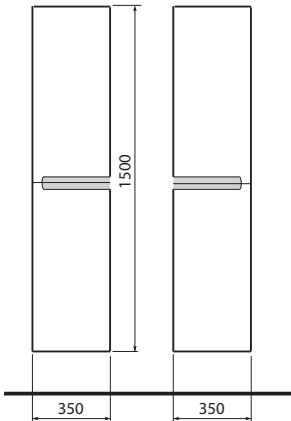

Article No.	Weight kg	Number of pcs. per pallet
88426000	25.0	5
99301000	-	1

High side cabinet
35x150x35 cm

Colour:
white glossy

4 doors with soft-close mechanism

Top part - 2 fixed shelves made of chipboard
Bottom part - 2 fixed shelves made of chipboard

Can be combined with 2 or 4 legs (price for 2 pcs.).

The set includes:
- 3 colour options of the internal handle part: venge, arava oak, chrome
- mounting set
- mounting instruction

High side cabinet
35x150x35 cm

TWINS/
MODO

Bathroom set 50 cm

consists of:
- washbasin 50 cm
- washbasin cabinet 49x55x39.5 cm

Colour:
white glossy

2 drawers with soft-close mechanism.

Can be combined with 2 or 4 legs (price for 2 pcs.).

consists of:

- washbasin 60 cm
- washbasin cabinet 59x55x47.9 cm

Colour:

white glossy

2 drawers with soft-close mechanism.

Can be combined with 2 or 4 legs (price for 2 pcs.).

The set includes:

- 3 colour options of the internal handle part: venge, arava oak, chrome
- mounting set
- mounting instruction