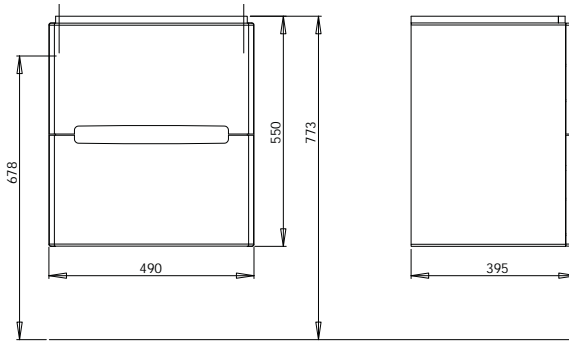

Washbasin cabinet
50 x 65 x 40 cm

Colour:
white glossy

2 drawers with soft-close system.

Can be combined with L31950000 or L31950900 washbasin.

Can be combined with 2 or 4 legs (price for 2 pcs.).

The set includes:

- 3 colour options of the internal handle part: venge, arava oak, chrome
- mounting set
- mounting instruction

Article No.	Weight kg	Number of pcs. per pallet
89424000	20.0	8
99301000	-	1

Washbasin cabinet
60 x 65 x 48 cm

Colour:
white glossy

2 drawers with soft-close system.

Can be combined with L31960000 or L31960900 washbasin.

Can be combined with 2 or 4 legs (price for 2 pcs.).

The set includes:

- 3 colour options of the internal handle part: venge, arava oak, chrome
- mounting set
- mounting instruction

89425000	31.0	4
99301000	-	1

TWINS/
MODO