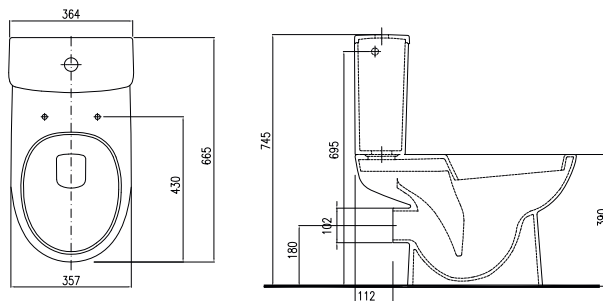

NOVA PRO

NOVA PRO

	Article No.	Weight kg	Number of pcs. per pallet
 <p>Rectangular washbasin 45 cm with tap hole on the left side, with overflow 45 x 25 cm</p> <p>Mounted on bolts.</p>  <p>Technical drawing showing top and side views of the rectangular washbasin. Top view dimensions: 450 mm width, 250 mm depth, 104 mm front lip, 110 mm back lip, and 25 mm depth. Side view dimensions: 330 mm width, 80 mm depth, and mounting heights of 575, 670, 700, 790, and 850 mm.</p>	M32347000	8.0	39
 <p>Washbasin 36 cm with tap hole, with overflow 36 x 29 cm</p> <p>Mounted on bolts.</p>  <p>Technical drawing showing top and side views of the 36 cm washbasin. Top view dimensions: 360 mm width, 290 mm depth, 105 mm front lip, 155 mm back lip, and 55 mm depth. Side view dimensions: 250 mm width, 220 mm depth, 555 mm depth, and mounting heights of 575, 580, 702, 795, and 850 mm.</p>	M32136000	5.5	16
 <p>Washbasin 45 cm with tap hole, with overflow 45 x 37 cm</p> <p>Mounted on bolts.</p>  <p>Technical drawing showing top and side views of the 45 cm washbasin. Top view dimensions: 450 mm width, 370 mm depth, 180 mm front lip, 115 mm back lip, and 55 mm depth. Side view dimensions: 165 mm width, 80 mm depth, and mounting heights of 550, 665, 680, 795, and 850 mm.</p>	M32145000	9.0	36

Rectangular cistern 6/3 l, side supply
Rectangular cistern with bottom supply

Corner cistern 6/3 l, side supply

Can be combined with toilet seats:
M30111000, M30112000, M30114000, K90118000.

Article No.	Weight kg	Number of pcs. per pallet
M33200000	20.0	8
M33220000	22.0	8
M34010000	11.0	36
M34012000	11.0	36
M34011000	11.0	36
M34013000	11.0	36
64013000	12.0	8

WC pack,
consists of:

Floor standing close-coupled pan wash down
with horizontal outflow

Rectangular cistern 6/3 l, side supply

Can be combined with toilet seat **M30111000**.

M39020000		
M33200000	20.0	8
M34011000	11.0	36
M30111000		