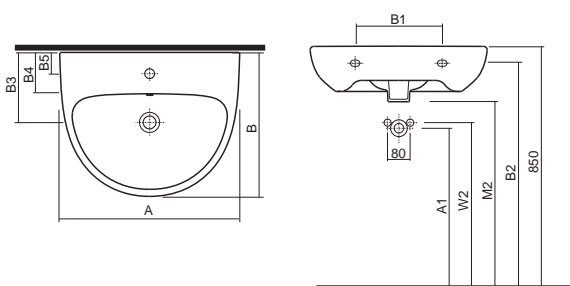

NOVA PRO

NOVA PRO

	Article No.	Weight kg	Number of pcs. per pallet
 <p>Rectangular washbasin 45 cm with tap hole on the left side, with overflow 45 x 25 cm</p> <p>Mounted on bolts.</p>  <p>Technical drawing showing top and side views of the rectangular washbasin. Top view dimensions: 450 mm width, 250 mm depth, 104 mm front lip, 110 mm back lip, and 25 mm depth. Side view dimensions: 330 mm width, 80 mm depth, and mounting heights of 575, 670, 700, 790, and 850 mm.</p>	M32347000	8.0	39
 <p>Washbasin 36 cm with tap hole, with overflow 36 x 29 cm</p> <p>Mounted on bolts.</p>  <p>Technical drawing showing top and side views of the 36 cm washbasin. Top view dimensions: 360 mm width, 290 mm depth, 105 mm front lip, 155 mm back lip, and 55 mm depth. Side view dimensions: 250 mm width, 220 mm depth, 555 mm depth, and mounting heights of 575, 580, 702, 795, and 850 mm.</p>	M32136000	5.5	16
 <p>Washbasin 45 cm with tap hole, with overflow 45 x 37 cm</p> <p>Mounted on bolts.</p>  <p>Technical drawing showing top and side views of the 45 cm washbasin. Top view dimensions: 450 mm width, 370 mm depth, 180 mm front lip, 115 mm back lip, and 55 mm depth. Side view dimensions: 165 mm width, 80 mm depth, and mounting heights of 550, 665, 680, 795, and 850 mm.</p>	M32145000	9.0	36

Washbasin 55 cm

without tap hole, with overflow, 55 x 44 cm

Washbasin 60 cm

with tap hole, with overflow, 60 x 48 cm

Washbasin 65 cm

with tap hole, with overflow, 65 x 50 cm

Mounted on bolts.

Can be combined with pedestal M37000000
or half-pedestal M37100000.