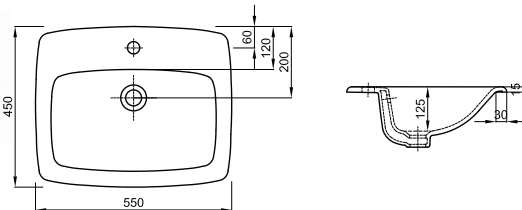

Article No.	Weight kg	Number of pcs. per pallet
M31750000	12.5	10

Rectangular insert washbasin
with tap hole, with overflow
55 x 45 cm

Cutting template included in the set.