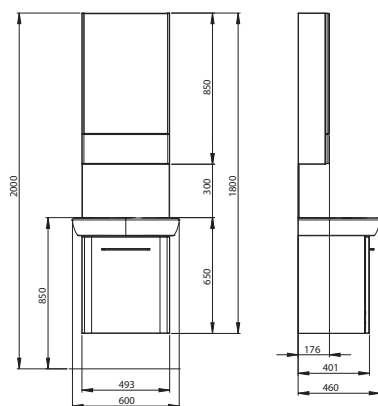

Washbasin column 60 cm

60 x 202 x 46 cm

Colour: white glossy

The set consists of:

- Bathroom set M39006000
- Cabinet with mirror 88431000
- Wall panel 88449000

Full coverage of washbasin area - no need to apply tiles.

Can be combined with legs chrome (price for 2 pcs.).

Can be combined with legs (price for 2 pcs.).

Article No.	Weight kg	Number of pcs. per pallet
M39016000	48.5	1
99428000	0.5	1
99439000	0.5	1