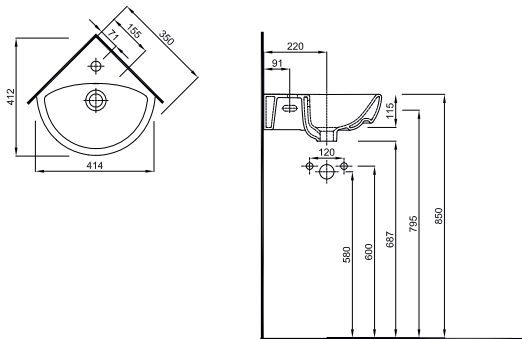

NOVA PRO

NOVA PRO

	Article No.	Weight kg	Number of pcs. per pallet
 <p>Rectangular washbasin 45 cm with tap hole on the left side, with overflow 45 x 25 cm</p> <p>Mounted on bolts.</p>  <p>Technical drawing showing top and side views of the rectangular washbasin. Top view dimensions: 450 mm width, 250 mm depth, 104 mm front lip, 110 mm back lip, and 25 mm depth. Side view dimensions: 330 mm width, 80 mm depth, and mounting heights of 575, 670, 700, 790, and 850 mm.</p>	M32347000	8.0	39
 <p>Washbasin 36 cm with tap hole, with overflow 36 x 29 cm</p> <p>Mounted on bolts.</p>  <p>Technical drawing showing top and side views of the 36 cm washbasin. Top view dimensions: 360 mm width, 290 mm depth, 105 mm front lip, 155 mm back lip, and 55 mm depth. Side view dimensions: 250 mm width, 220 mm depth, 555 mm depth, and mounting heights of 575, 580, 702, 795, and 850 mm.</p>	M32136000	5.5	16
 <p>Washbasin 45 cm with tap hole, with overflow 45 x 37 cm</p> <p>Mounted on bolts.</p>  <p>Technical drawing showing top and side views of the 45 cm washbasin. Top view dimensions: 450 mm width, 370 mm depth, 180 mm front lip, 115 mm back lip, and 55 mm depth. Side view dimensions: 165 mm width, 80 mm depth, and mounting heights of 550, 665, 680, 795, and 850 mm.</p>	M32145000	9.0	36

Rectangular washbasin 60 cm

with tap hole, with overflow, 60 x 46 cm

Rectangular washbasin 65 cm

with tap hole, with overflow, 65 x 48 cm

Mounted on bolts.

Can be combined with pedestal M37000000
or half-pedestal M37100000.

NOVA PRO

NOVA PRO

NOVELTY

Corner washbasin
with tap hole, with overflow
50 x 59 cm

Mounted on bolts.

Article No.	Weight kg	Number of pcs. per pallet
M31750000	12.5	10

Rectangular insert washbasin
with tap hole, with overflow
55 x 45 cm

Cutting template included in the set.

M31856000	10.0	24
------------------	------	----

Rectangular insert washbasin
with tap hole, with overflow
60 x 45 cm

Cutting template included in the set.

M31861000	11.0	12
------------------	------	----