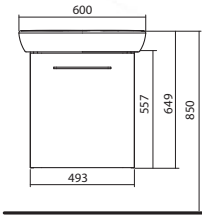

Bathroom set 45 cm
consists of:
Rectangular washbasin
45 x 35 cm
Washbasin cabinet
37.6 x 55.7 x 29.9 cm

Colour: white glossy

grey ash

Door with soft-close mechanism.
Fixed shelf made of chipboard.

The set includes:

- mounting set
- mounting instruction
- handle

Can be combined with legs, chrome (2 pcs.).

Can be combined with legs (2 pcs.).

M39024000	16.5	5
M39026000	16.5	5
99428000	0.5	1
99439000	0.5	1

		Article No.	Weight kg	Number of pcs. per pallet
	<p>Bathroom set 50 cm consists of:</p> <p>Rectangular washbasin 50 x 42 cm</p> <p>Washbasin cabinet 41.8 x 55.7 x 36.1 cm</p> <p>Colour: white glossy</p> <p>grey ash</p> <p>Door with soft-close mechanism. Fixed shelf made of chipboard, metal organizer for bottles on the inner side of the door (different possible mounting heights).</p> <p>The set includes:</p> <ul style="list-style-type: none"> - mounting set - mounting instruction - handle <p>Can be combined with legs, chrome (price for 2 pcs.).</p> <p>Can be combined with legs (price for 2 pcs.).</p>	M39004000	23.5	5
		M39010000	23.5	5
		99428000	0.5	1
		99439000	0.5	1
	<p>Bathroom set 55 cm consists of:</p> <p>Rectangular washbasin 55 x 44 cm</p> <p>Washbasin cabinet 46.4 x 55.7 x 38.1 cm</p> <p>Colour: white glossy</p> <p>grey ash</p> <p>Door with soft-close mechanism. Fixed shelf made of chipboard, metal organizer for bottles on the inner side of the door (different possible mounting heights).</p> <p>The set includes:</p> <ul style="list-style-type: none"> - mounting set - mounting instruction - handle <p>Can be combined with legs, chrome (price for 2 pcs.).</p> <p>Can be combined with legs (price for 2 pcs.).</p>	M39005000	26.0	5
		M39011000	26.0	5
		99428000	0.5	1
		99439000	0.5	1

Bathroom set 60 cm

consists of:

Rectangular washbasin

60 x 46 cm

Washbasin cabinet

49.3 x 55.7 x 40.1 cm

Colour: white glossy

grey ash