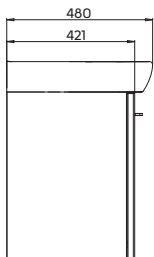

Bathroom set 65 cm

consists of:

Rectangular washbasin

65 x 48 cm

Washbasin cabinet

54.4 x 55.7 x 42.1 cm

Colour: white glossy

grey ash

Door with soft-close mechanism.

Fixed shelf made of chipboard, metal organizer for bottles on the inner side of the door (different possible mounting heights).

The set includes:

- mounting set
- mounting instruction
- handle

Can be combined with legs, chrome (2 pcs.).

Can be combined with legs (2 pcs.).

M39025000	29.5	5
M39027000	29.5	5
99428000	0.5	1
99439000	0.5	1