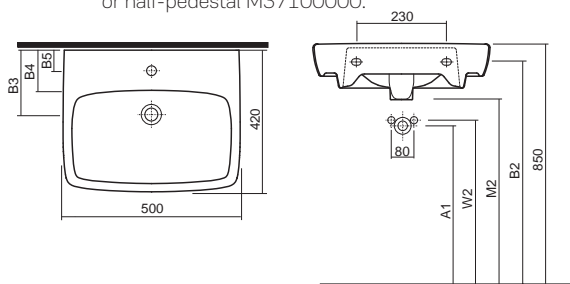

NOVA PRO

NOVA PRO

	Article No.	Weight kg	Number of pcs. per pallet
 <p>Rectangular washbasin 45 cm with tap hole on the left side, with overflow 45 x 25 cm</p> <p>Mounted on bolts.</p>  <p>Technical drawing showing top and side views of the rectangular washbasin. Top view dimensions: 450 mm width, 250 mm depth, 104 mm front lip, 110 mm back lip, and 25 mm depth. Side view dimensions: 330 mm width, 80 mm depth, and mounting heights of 575, 670, 700, 790, and 850 mm.</p>	M32347000	8.0	39
 <p>Washbasin 36 cm with tap hole, with overflow 36 x 29 cm</p> <p>Mounted on bolts.</p>  <p>Technical drawing showing top and side views of the 36 cm washbasin. Top view dimensions: 360 mm width, 290 mm depth, 105 mm front lip, 155 mm back lip, and 55 mm depth. Side view dimensions: 250 mm width, 220 mm depth, 555 mm depth, and mounting heights of 575, 580, 702, 795, and 850 mm.</p>	M32136000	5.5	16
 <p>Washbasin 45 cm with tap hole, with overflow 45 x 37 cm</p> <p>Mounted on bolts.</p>  <p>Technical drawing showing top and side views of the 45 cm washbasin. Top view dimensions: 450 mm width, 370 mm depth, 180 mm front lip, 115 mm back lip, and 55 mm depth. Side view dimensions: 165 mm width, 80 mm depth, and mounting heights of 550, 665, 680, 795, and 850 mm.</p>	M32145000	9.0	36

Rectangular washbasin 60 cm

with tap hole, with overflow, 60 x 46 cm

Rectangular washbasin 65 cm

with tap hole, with overflow, 65 x 48 cm

Mounted on bolts.

Can be combined with pedestal M37000000
or half-pedestal M37100000.