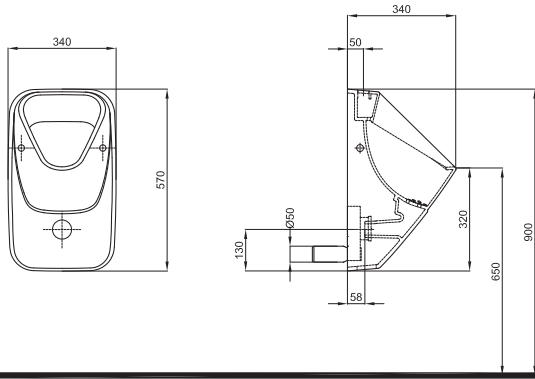

NOVA PRO

**NOVA PRO urinal
with integrated ceramic strainer**
top inlet, horizontal/vertical outflow

Can be combined with urinal siphon A99021 or A99022, flushing system Schellomat Basic 96017000. Mounting set included in the set.