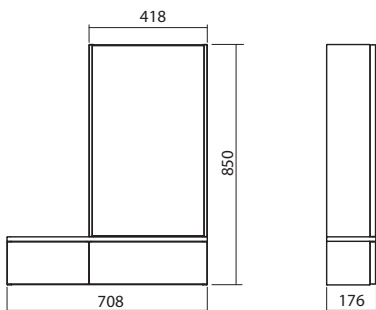

Cabinet with mirror, right

70.8 x 85 x 17.6 cm

Colour: white glossy

grey ash

Door with mirror with soft-close mechanism.
2 adjustable glass shelves.
Additional space, under the mirror, closed with flap door with push-to-open mechanism.

Can be combined with cover panel 88447000 and lightning set 99426000.

1. Includes:
2. mounting set
   - mounting instruction