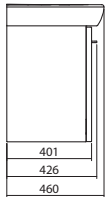

Bathroom set 45 cm
consists of:
Rectangular washbasin
45 x 35 cm
Washbasin cabinet
37.6 x 55.7 x 29.9 cm

Colour: white glossy

grey ash

Door with soft-close mechanism.
Fixed shelf made of chipboard.

The set includes:

- mounting set
- mounting instruction
- handle

Can be combined with legs, chrome (2 pcs.).

Can be combined with legs (2 pcs.).

M39024000	16.5	5
M39026000	16.5	5
99428000	0.5	1
99439000	0.5	1

		Article No.	Weight kg	Number of pcs. per pallet
	<p>Bathroom set 50 cm consists of:</p> <p>Rectangular washbasin 50 x 42 cm</p> <p>Washbasin cabinet 41.8 x 55.7 x 36.1 cm</p> <p>Colour: white glossy</p> <p>grey ash</p> <p>Door with soft-close mechanism. Fixed shelf made of chipboard, metal organizer for bottles on the inner side of the door (different possible mounting heights).</p> <p>The set includes:</p> <ul style="list-style-type: none"> - mounting set - mounting instruction - handle <p>Can be combined with legs, chrome (price for 2 pcs.).</p> <p>Can be combined with legs (price for 2 pcs.).</p>	M39004000	23.5	5
		M39010000	23.5	5
		99428000	0.5	1
		99439000	0.5	1
	<p>Bathroom set 55 cm consists of:</p> <p>Rectangular washbasin 55 x 44 cm</p> <p>Washbasin cabinet 46.4 x 55.7 x 38.1 cm</p> <p>Colour: white glossy</p> <p>grey ash</p> <p>Door with soft-close mechanism. Fixed shelf made of chipboard, metal organizer for bottles on the inner side of the door (different possible mounting heights).</p> <p>The set includes:</p> <ul style="list-style-type: none"> - mounting set - mounting instruction - handle <p>Can be combined with legs, chrome (price for 2 pcs.).</p> <p>Can be combined with legs (price for 2 pcs.).</p>	M39005000	26.0	5
		M39011000	26.0	5
		99428000	0.5	1
		99439000	0.5	1