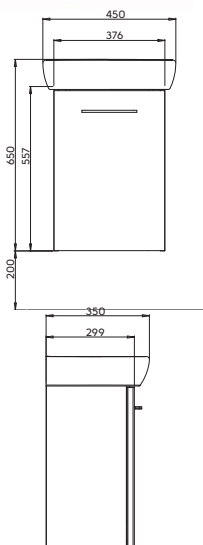

Bathroom set 45 cm
consists of:
Rectangular washbasin
with tap hole on the right side, 45 x 25 cm
Washbasin cabinet
39.6 x 55.7 x 20.1 cm

Colour: white glossy

grey ash

Door with soft-close mechanism.
Fixed shelf made of chipboard.

Bathroom set 45 cm
consists of:
Rectangular washbasin
45 x 35 cm
Washbasin cabinet
37.6 x 55.7 x 29.9 cm

Colour: white glossy

grey ash

Door with soft-close mechanism.
Fixed shelf made of chipboard.

The set includes:

- mounting set
- mounting instruction
- handle

Can be combined with legs, chrome (2 pcs.).

Can be combined with legs (2 pcs.).

M39024000	16.5	5
M39026000	16.5	5
99428000	0.5	1
99439000	0.5	1

		Article No.	Weight kg	Number of pcs. per pallet
	<p>Bathroom set 50 cm consists of:</p> <p>Rectangular washbasin 50 x 42 cm</p> <p>Washbasin cabinet 41.8 x 55.7 x 36.1 cm</p> <p>Colour: white glossy</p> <p>grey ash</p> <p>Door with soft-close mechanism. Fixed shelf made of chipboard, metal organizer for bottles on the inner side of the door (different possible mounting heights).</p> <p>The set includes:</p> <ul style="list-style-type: none"> - mounting set - mounting instruction - handle <p>Can be combined with legs, chrome (price for 2 pcs.).</p> <p>Can be combined with legs (price for 2 pcs.).</p>	M39004000	23.5	5
		M39010000	23.5	5
		99428000	0.5	1
		99439000	0.5	1
	<p>Bathroom set 55 cm consists of:</p> <p>Rectangular washbasin 55 x 44 cm</p> <p>Washbasin cabinet 46.4 x 55.7 x 38.1 cm</p> <p>Colour: white glossy</p> <p>grey ash</p> <p>Door with soft-close mechanism. Fixed shelf made of chipboard, metal organizer for bottles on the inner side of the door (different possible mounting heights).</p> <p>The set includes:</p> <ul style="list-style-type: none"> - mounting set - mounting instruction - handle <p>Can be combined with legs, chrome (price for 2 pcs.).</p> <p>Can be combined with legs (price for 2 pcs.).</p>	M39005000	26.0	5
		M39011000	26.0	5
		99428000	0.5	1
		99439000	0.5	1