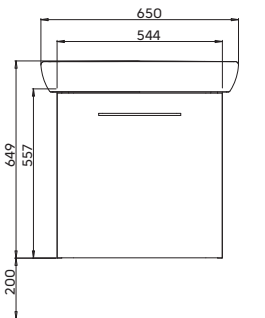

Bathroom set 65 cm

consists of:

Rectangular washbasin

65 x 48 cm

Washbasin cabinet

54.4 x 55.7 x 42.1 cm

Colour: white glossy

grey ash

Door with soft-close mechanism.

Fixed shelf made of chipboard, metal organizer for bottles on the inner side of the door (different possible mounting heights).

The set includes:

- mounting set
- mounting instruction
- handle

Can be combined with legs, chrome (2 pcs.).

Can be combined with legs (2 pcs.).

M39025000	29.5	5
M39027000	29.5	5
99428000	0.5	1
99439000	0.5	1