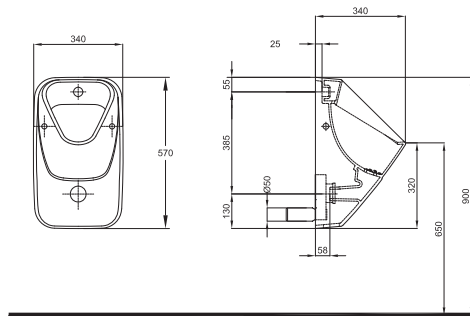

**NOVA PRO urinal
with integrated ceramic strainer**
rear inlet, horizontal/vertical outflow

Can be combined with urinal siphon A99021 or A99022, automatic radar flushing system with element supply or thermal flushing system. Mounting set included in the set.