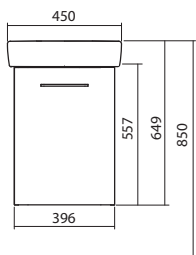

Article No.	Weight kg	Number of pcs. per pallet
M39003000	16.5	5
M39009000	16.5	5
99428000	0.5	1
99439000	0.5	1