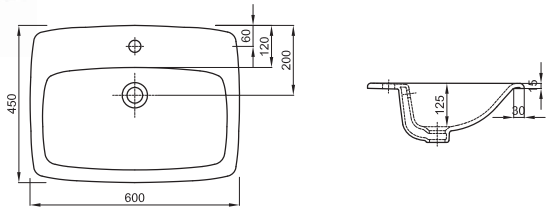

NOVA PRO

NOVA PRO

	Article No.	Weight kg	Number of pcs. per pallet
 <p>Rectangular washbasin 45 cm with tap hole on the left side, with overflow 45 x 25 cm</p> <p>Mounted on bolts.</p>  <p>Technical drawing showing top and side views of the rectangular washbasin. Top view dimensions: 450 mm width, 250 mm depth, 104 mm front lip, 110 mm back lip, and 25 mm depth. Side view dimensions: 330 mm width, 80 mm depth, and mounting heights of 575, 670, 700, 790, and 850 mm.</p>	M32347000	8.0	39
 <p>Washbasin 36 cm with tap hole, with overflow 36 x 29 cm</p> <p>Mounted on bolts.</p>  <p>Technical drawing showing top and side views of the 36 cm washbasin. Top view dimensions: 360 mm width, 290 mm depth, 105 mm front lip, 155 mm back lip, and 55 mm depth. Side view dimensions: 250 mm width, 220 mm depth, 555 mm depth, and mounting heights of 575, 580, 702, 795, and 850 mm.</p>	M32136000	5.5	16
 <p>Washbasin 45 cm with tap hole, with overflow 45 x 37 cm</p> <p>Mounted on bolts.</p>  <p>Technical drawing showing top and side views of the 45 cm washbasin. Top view dimensions: 450 mm width, 370 mm depth, 180 mm front lip, 115 mm back lip, and 55 mm depth. Side view dimensions: 165 mm width, 80 mm depth, and mounting heights of 550, 665, 680, 795, and 850 mm.</p>	M32145000	9.0	36

Cutting template included in the set.

M31856000	10.0	24
------------------	------	----

Rectangular insert washbasin
with tap hole, with overflow
60 x 45 cm

Cutting template included in the set.

M31861000	11.0	12
------------------	------	----