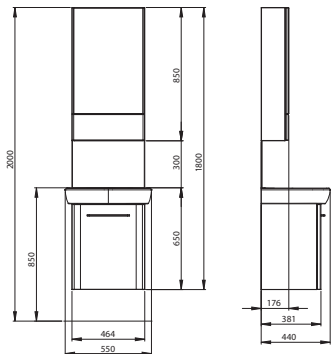

Washbasin column 55 cm

55 x 202 x 44 cm

Colour: white glossy

The set consists of:

- Bathroom set M39005000
- Cabinet with mirror 88430000
- Wall panel 88448000

Full coverage of washbasin area - no need to apply tiles.

Can be combined with legs chrome (price for 2 pcs.).

Can be combined with legs (price for 2 pcs.).