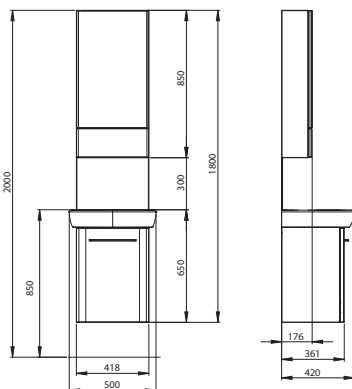

Washbasin column 50 cm

50 x 202 x 42 cm

Colour: white glossy

The set consists of:

- Bathroom set M39004000
- Cabinet with mirror 88429000
- Wall panel 88447000

Full coverage of washbasin area - no need to apply tiles.

Can be combined with legs chrome (price for 2 pcs.).

Can be combined with legs (price for 2 pcs.).