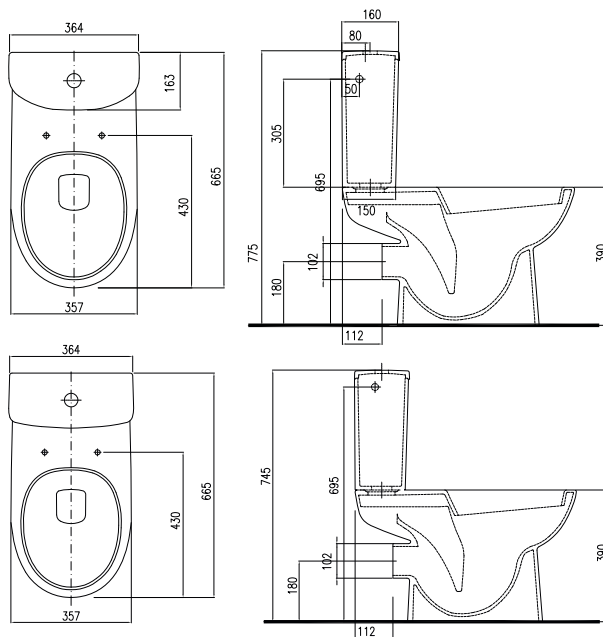

Article No.	Weight kg	Number of pcs. per pallet
M33200000	20.0	8
M33220000	22.0	8
M34010000	11.0	36
M34012000	11.0	36
M34011000	11.0	36
M34013000	11.0	36
64013000	12.0	8

WC pack,
consists of:

Floor standing close-coupled pan wash down
with horizontal outflow

Rectangular cistern 6/3 l, side supply

Can be combined with toilet seat **M30111000**.