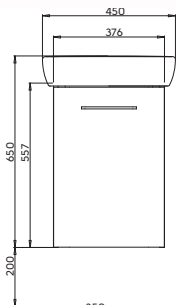

M39024000	16.5	5
M39026000	16.5	5
99428000	0.5	1
99439000	0.5	1

KOLO furniture packed in carton boxes.