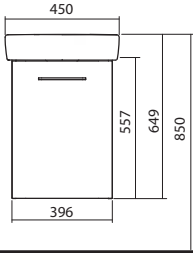

NOVA PRO

NOVA PRO PICO

FURNITURE MADE FROM
MOISTURE RESISTANT BOARDS

	Article No.	Weight kg	Number of pcs. per pallet
 <p>Bathroom set 36 cm consists of: Rectangular washbasin 36 x 28 cm Washbasin cabinet 30.3 x 55.7 x 22.9 cm</p> <p>Colour: white glossy grey ash</p> <p>Door with soft-close mechanism. Fixed shelf made of chipboard.</p> <p>The set includes: - mounting set - mounting instruction - handle</p> <p>Can be combined with legs, chrome (2 pcs.). Can be combined with legs (2 pcs.).</p>  	<p>M39001000</p> <p>M39007000</p> <p>99428000</p> <p>99439000</p>	<p>14.0</p> <p>14.0</p> <p>0.5</p> <p>0.5</p>	<p>5</p> <p>5</p> <p>1</p> <p>1</p>
 <p>Bathroom set 45 cm consists of: Rectangular washbasin with tap hole on the left side, 45 x 25 cm Washbasin cabinet 39.6 x 55.7 x 20.1 cm</p> <p>Colour: white glossy grey ash</p> <p>Door with soft-close mechanism. Fixed shelf made of chipboard.</p> <p>The set includes: - mounting set - mounting instruction - handle</p> <p>Can be combined with legs, chrome (2 pcs.). Can be combined with legs (2 pcs.).</p>  	<p>M39002000</p> <p>M39008000</p> <p>99428000</p> <p>99439000</p>	<p>16.5</p> <p>16.5</p> <p>0.5</p> <p>0.5</p>	<p>5</p> <p>5</p> <p>1</p> <p>1</p>

39.6 x 55.7 x 20.1 cm

Colour: white glossy

grey ash

Door with soft-close mechanism.
Fixed shelf made of chipboard.

The set includes:

- mounting set
- mounting instruction
- handle

Can be combined with legs, chrome (2 pcs.).

Can be combined with legs (2 pcs.).

Article No.	Weight kg	Number of pcs. per pallet
M39003000	16.5	5
M39009000	16.5	5
99428000	0.5	1
99439000	0.5	1

Bathroom set 45 cm

consists of:

Rectangular washbasin

45 x 35 cm

Washbasin cabinet

37.6 x 55.7 x 29.9 cm

Colour: white glossy

grey ash

Door with soft-close mechanism.
Fixed shelf made of chipboard.

The set includes:

- mounting set
- mounting instruction
- handle

Can be combined with legs, chrome (2 pcs.).