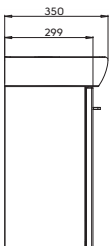

39.6 x 55.7 x 20.1 cm

Colour: white glossy

grey ash

Door with soft-close mechanism.
Fixed shelf made of chipboard.

The set includes:

- mounting set
- mounting instruction
- handle

Can be combined with legs, chrome (2 pcs.).

Can be combined with legs (2 pcs.).

Article No.	Weight kg	Number of pcs. per pallet
M39003000	16.5	5
M39009000	16.5	5
99428000	0.5	1
99439000	0.5	1

Bathroom set 45 cm

consists of:

Rectangular washbasin

45 x 35 cm

Washbasin cabinet

37.6 x 55.7 x 29.9 cm

Colour: white glossy

grey ash

Door with soft-close mechanism.
Fixed shelf made of chipboard.

The set includes:

- mounting set
- mounting instruction
- handle

Can be combined with legs, chrome (2 pcs.).

Can be combined with legs (2 pcs.).

M39024000	16.5	5
M39026000	16.5	5
99428000	0.5	1
99439000	0.5	1

KOLO furniture packed in carton boxes.