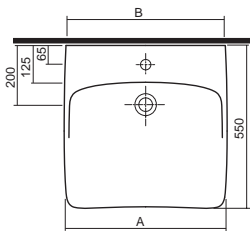

1

Viega drain strainer

steel

	A	B
M38155/M38455	550	537
M38165/M38465	655	637

WC pack, barrier-free

consists of:

Floor standing close-coupled pan

with horizontal outflow, height: 46 cm