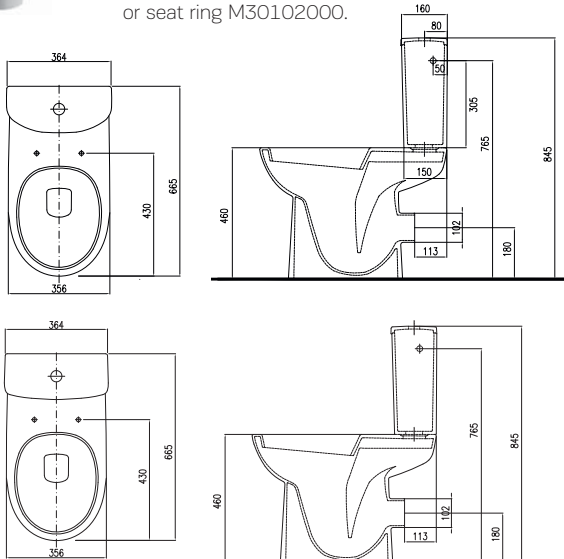

NOVA PRO WITHOUT BARRIERS

Washbasin, barrier-free

55 x 55 cm, with tap hole, with overflow

55 x 55 cm, with tap hole, without overflow

65 x 55 cm, with tap hole, with overflow

65 x 55 cm, with tap hole, without overflow

1

Viega drain strainer

steel

	A	B
M38155/M38455	550	537
M38165/M38465	655	637

WC pack, barrier-free

consists of:

Floor standing close-coupled pan

with horizontal outflow, height: 46 cm

Oval cistern 6/3 l

Oval cistern with bottom supply

Rectangular cistern 6/3 l

Rectangular cistern with bottom supply

Can be combined with toilet seat 60114000 or seat ring M30102000.

M33400000

22.0

8

36

M34013000

11.0

36

NOVA PRO WITHOUT BARRIERS

	Article No.	Weight kg	Number of pcs. per pallet
 <p>Wall hung pan, barrier-free length: 70 cm</p> <p>Can be combined with toilet seat 60114000 or seat ring M30102000.</p> <p>Outflow pipe 40 cm, necessary for installing wall hung pan</p>	<p>M33500000</p> <p>312664000</p>	<p>21.0</p> <p>-</p>	<p>16</p> <p>1</p>
 <p>Wall hung Rimfree pan, barrier-free length: 70 cm without an inner rim</p> <p>Can be combined with toilet seat 60114000 or seat ring M30102000.</p> <p>Outflow pipe 40 cm, necessary for installing wall hung pan</p>	<p>M33520000</p> <p>312664000</p>	<p>23.0</p> <p>-</p>	<p>16</p> <p>1</p>
 <p>Seat ring, barrier-free made of Duroplast, specially reinforced metal hinges</p> <p>Seat rings packed in carton boxes at 6 pcs.</p>	<p>M30102000</p>	<p>-</p>	<p>144</p>
 <p>Toilet seat with antibacterial coating barrier-free made of Duroplast, specially reinforced metal hinges</p> <p>Toilet seats packed in carton boxes at 5 pcs.</p>	<p>60114000</p>	<p>-</p>	<p>5</p>