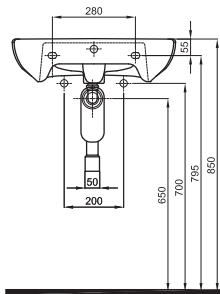

1

Viega drain strainer

steel

	A	B
M38155/M38455	550	537
M38165/M38465	655	637

WC pack, barrier-free

consists of:

Floor standing close-coupled pan

with horizontal outflow, height: 46 cm

Oval cistern 6/3 l

Oval cistern with bottom supply

Rectangular cistern 6/3 l

Rectangular cistern with bottom supply

Can be combined with toilet seat 60114000 or seat ring M30102000.

M33400000

22.0

8

36

M34013000

11.0

36

NOVA PRO WITHOUT BARRIERS

	Article No.	Weight kg	Number of pcs. per pallet
 <p>Wall hung pan, barrier-free length: 70 cm</p> <p>Can be combined with toilet seat 60114000 or seat ring M30102000.</p> <p>Outflow pipe 40 cm, necessary for installing wall hung pan</p>	<p>M33500000</p> <p>312664000</p>	<p>21.0</p> <p>-</p>	<p>16</p> <p>1</p>
 <p>Wall hung Rimfree pan, barrier-free length: 70 cm without an inner rim</p> <p>Can be combined with toilet seat 60114000 or seat ring M30102000.</p> <p>Outflow pipe 40 cm, necessary for installing wall hung pan</p>	<p>M33520000</p> <p>312664000</p>	<p>23.0</p> <p>-</p>	<p>16</p> <p>1</p>
 <p>Seat ring, barrier-free made of Duroplast, specially reinforced metal hinges</p> <p>Seat rings packed in carton boxes at 6 pcs.</p>	<p>M30102000</p>	<p>-</p>	<p>144</p>
 <p>Toilet seat with antibacterial coating barrier-free made of Duroplast, specially reinforced metal hinges</p> <p>Toilet seats packed in carton boxes at 5 pcs.</p>	<p>60114000</p>	<p>-</p>	<p>5</p>