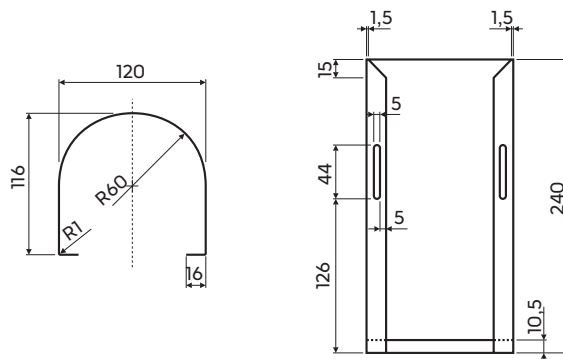

NOVA PRO JUNIOR

Washbasin 50 cm
with tap hole, with overflow
50 x 41 cm

Article No.	Weight kg	Number of pcs. per pallet
M31150000	11.0	20

Rectangular washbasin 50 cm
with tap hole, with overflow
50 x 42 cm

Mounted on bolts.
Can be mounted with prewall covers 99005000,
99006000 or half-pedestal M37100000.

M31151000	12.0	20
------------------	------	----

Steel cover
height: 24 cm

- chrome coated
- red

Mounting set included in the set.
Mounted on the siphon.

99005000	1.0	1
99006000	1.0	1

NOVA PRO JUNIOR

	Article No.	Weight kg	Number of pcs. per pallet
 <p>Wall hung pan</p> <p>Can be combined with Nova Pro oval toilet seat and Family toilet seat for children.</p> <p>Family toilet seat oval, soft-close, with a special seat for children, made of Duroplast, metal hinges, Click2Clean</p>  <p>Toilet seats packed in carton boxes at 5 pcs.</p>	M33100000	17.5	16
 <p>Wall hung Rimfree pan without an inner rim</p> <p>Can be combined with Nova Pro oval toilet seat and Family toilet seat for children.</p>  	M33120000	15.5	16K
 <p>Floor standing single pan 33 cm high, horizontal outflow</p> <p>Can be combined with toilet seats 60112000, 60119000.</p>	63005000	9.5	16
 <p>Plastic cistern 6 l, with STOP mechanism height: 35.5 cm, width: 35 cm, depth: 14 cm</p> <p>Elbow, sealant, fittings included in the set.</p> 	93004000	2.5	38K