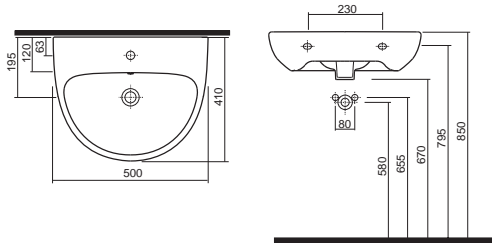

NOVA PRO JUNIOR

Washbasin 50 cm
with tap hole, with overflow
50 x 41 cm

Article No.	Weight kg	Number of pcs. per pallet
M31150000	11.0	20

Rectangular washbasin 50 cm
with tap hole, with overflow
50 x 42 cm

Mounted on bolts.
Can be mounted with prewall covers 99005000,
99006000 or half-pedestal M37100000.

M31151000	12.0	20
------------------	------	----

Steel cover
height: 24 cm

- chrome coated
- red

Mounting set included in the set.
Mounted on the siphon.

99005000	1.0	1
99006000	1.0	1

NOVA PRO JUNIOR

	Article No.	Weight kg	Number of pcs. per pallet
 <p>Wall hung pan</p> <p>Can be combined with Nova Pro oval toilet seat and Family toilet seat for children.</p> <p>Family toilet seat oval, soft-close, with a special seat for children, made of Duroplast, metal hinges, Click2Clean</p>  <p>Toilet seats packed in carton boxes at 5 pcs.</p>	M33100000	17.5	16
 <p>Wall hung Rimfree pan without an inner rim</p> <p>Can be combined with Nova Pro oval toilet seat and Family toilet seat for children.</p>  	M33120000	15.5	16K
 <p>Floor standing single pan 33 cm high, horizontal outflow</p> <p>Can be combined with toilet seats 60112000, 60119000.</p>	63005000	9.5	16
 <p>Plastic cistern 6 l, with STOP mechanism height: 35.5 cm, width: 35 cm, depth: 14 cm</p> <p>Elbow, sealant, fittings included in the set.</p> 	93004000	2.5	38K

NOVA PRO

NOVA PRO JUNIOR

	Article No.	Weight kg	Number of pcs. per pallet
 <p>Toilet seat with antibacterial coating made of Duroplast, plastic hinges</p>  <ul style="list-style-type: none"> - white - red <p>Toilet seat packed in carton boxes at 5 pcs.</p>	<p>60112000</p> <p>60119000</p>	<p>-</p> <p>-</p>	<p>5</p> <p>5</p>