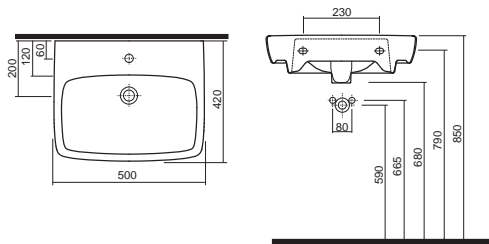

NOVA PRO JUNIOR

Washbasin 50 cm
with tap hole, with overflow
50 x 41 cm

Article No.	Weight kg	Number of pcs. per pallet
M31150000	11.0	20

Rectangular washbasin 50 cm
with tap hole, with overflow
50 x 42 cm

Mounted on bolts.
Can be mounted with prewall covers 99005000,
99006000 or half-pedestal M37100000.

M31151000	12.0	20
------------------	------	----

Steel cover
height: 24 cm

- chrome coated
- red

Mounting set included in the set.
Mounted on the siphon.

99005000	1.0	1
99006000	1.0	1

NOVA PRO JUNIOR

	Article No.	Weight kg	Number of pcs. per pallet
 <p>Wall hung pan</p> <p>Can be combined with Nova Pro oval toilet seat and Family toilet seat for children.</p> <p>Family toilet seat oval, soft-close, with a special seat for children, made of Duroplast, metal hinges, Click2Clean</p>  <p>Toilet seats packed in carton boxes at 5 pcs.</p>	M33100000	17.5	16
 <p>Wall hung Rimfree pan without an inner rim</p> <p>Can be combined with Nova Pro oval toilet seat and Family toilet seat for children.</p>  	M33120000	15.5	16K
 <p>Floor standing single pan 33 cm high, horizontal outflow</p> <p>Can be combined with toilet seats 60112000, 60119000.</p>	63005000	9.5	16
 <p>Plastic cistern 6 l, with STOP mechanism height: 35.5 cm, width: 35 cm, depth: 14 cm</p> <p>Elbow, sealant, fittings included in the set.</p> 	93004000	2.5	38K

NOVA PRO

NOVA PRO JUNIOR

	Article No.	Weight kg	Number of pcs. per pallet
 <p>Toilet seat with antibacterial coating made of Duroplast, plastic hinges</p>  <ul style="list-style-type: none"> - white - red <p>Toilet seat packed in carton boxes at 5 pcs.</p>	<p>60112000</p> <p>60119000</p>	<p>-</p> <p>-</p>	<p>5</p> <p>5</p>