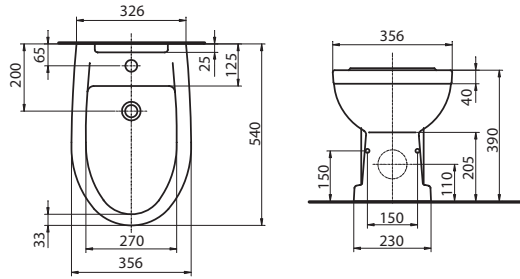

Article No.	Weight kg	Number of pcs. per pallet
K85000000	15.5	8

PRIMO