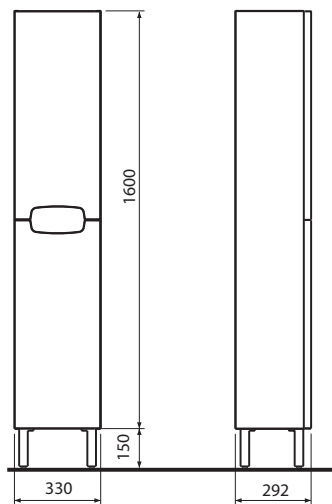

Article No.	Weight kg	Number of pcs. per pallet
88393000	20.0	5
88394000	20.0	5
99274000	0.5	–