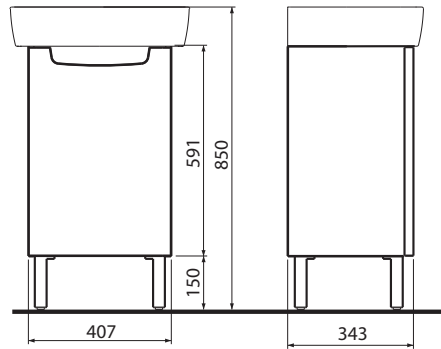

Article No.	Weight kg	Number of pcs. per pallet
89537000	7.0	5
89538000	7.0	5
99274000	0.5	–

REKORD