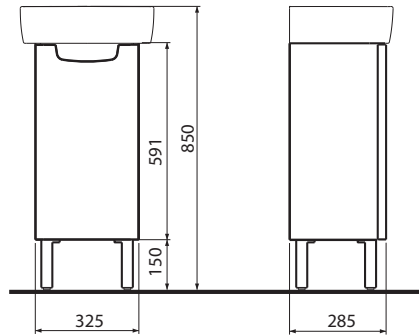

REKORD

Washbasin cabinet
31 x 59.1 x 26.2 cm

universal right and left

Colour:
front and body - white glossy

front - white glossy, body - wenge

Door with soft-close mechanism.
1 fixed chipboard shelf.

The set includes:
- mounting set
- mounting instruction

Can be combined with washbasin K91942000.

Can be combined with 2 or 4 legs.

Article No.	Weight kg	Number of pcs. per pallet
89541000	7.0	5
89542000	7.0	5
99274000	0.5	-

REKORD

KOLO furniture packed in carton boxes.