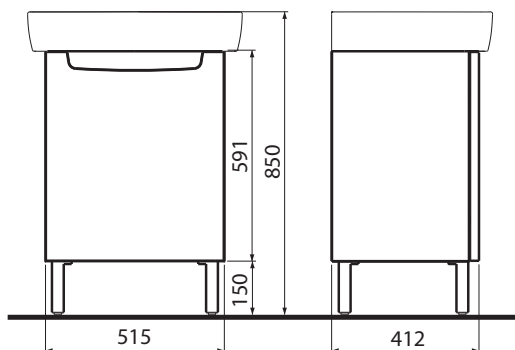

REKORD

Washbasin cabinet, right
50 x 59.1 x 38.5 cm

universal right and left

Colour:
front and body – white glossy

front – white glossy, body – wenge

Door with soft-close mechanism.
1 fixed chipboard shelf.

The set includes:
– mounting set
– mounting instruction

Can be combined with washbasin K91962000.

Can be combined with 2 or 4 legs.

Article No.	Weight kg	Number of pcs. per pallet
89545000	13.0	5
89546000	13.0	5
99274000	0.5	–

REKORD

KOLO furniture packed in carton boxes.