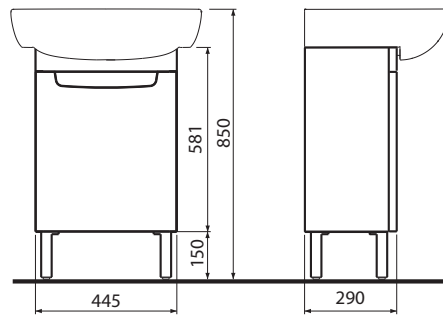

REKORD

Washbasin cabinet
44.5 x 58.1 x 29 cm

universal right and left

Colour:
front and body – white glossy

front – white glossy, body – wenge

Door with soft-close mechanism.
1 fixed chipboard shelf.

The set includes:
– mounting set
– mounting instruction

Can be combined with washbasin K91960000.

Can be combined with 2 or 4 legs.

Article No.	Weight kg	Number of pcs. per pallet
89539000	9.0	5
89540000	9.0	5
99274000	0.5	–