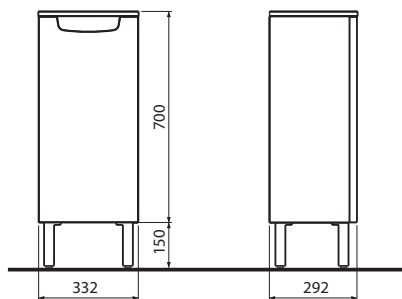

REKORD

Low side cabinet, right
33 x 70 x 29.2 cm

right

Colour:
front and body – white glossy

front – white glossy, body – wenge

Door with soft-close mechanism.
2 adjustable chipboard shelves.

The set includes:
– mounting set
– mounting instruction

Can be combined with 2 or 4 legs
(price for 2 pcs.).

Article No.	Weight kg	Number of pcs. per pallet
88474000	10.0	5
88475000	10.0	5
99274000	0.5	–

REKORD

KOLO furniture packed in carton boxes.