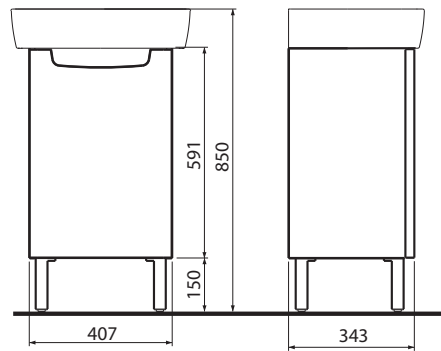

REKORD

Washbasin cabinet
40 x 59.1 x 32.5 cm

universal right and left

Colour:
front and body – white glossy

front – white glossy, body – wenge

Door with soft-close mechanism.
1 fixed chipboard shelf.

The set includes:
– mounting set
– mounting instruction

Can be combined with washbasin K91952000.

Can be combined with 2 or 4 legs.

	Article No.	Weight kg	Number of pcs. per pallet
	89543000	10.0	5
	89544000	10.0	5
	99274000	0.5	–