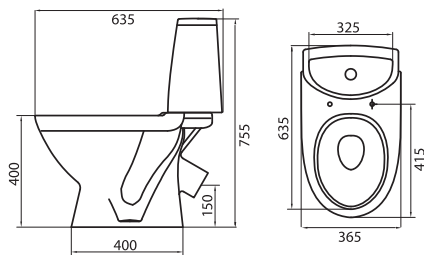

RUNA / FREJA