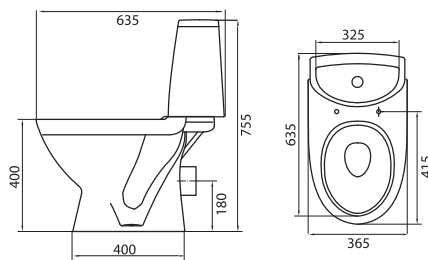

1. **WC pack**, consists of:
2. floor standing close-coupled pan, with slash outflow 30°
   - cistern 3/6 l, with bottom water supply
   - toilet seat made of Duroplast

L89201000	30.0	6

1. **WC pack**, consists of:
2. floor standing close-coupled pan, with slash outflow 30°
   - cistern 3/6 l, with bottom water supply
   - toilet seat made of Duroplast, soft-close

L89207000	30.0	6