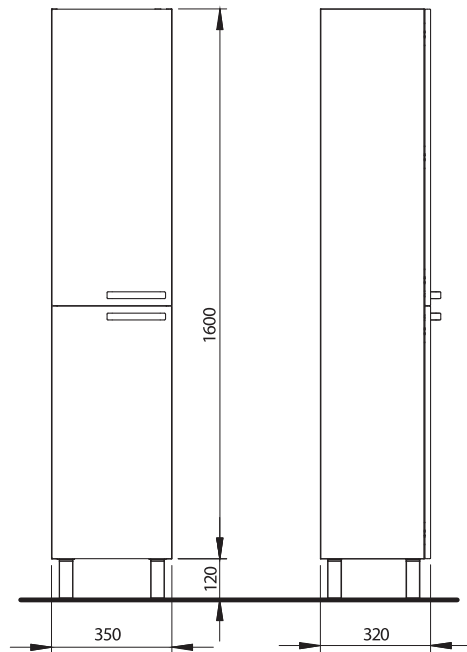

Article No.	Weight kg	Number of pcs. per pallet
88384000	28.0	6
99210000	0.5	–

RUINA / FREJA