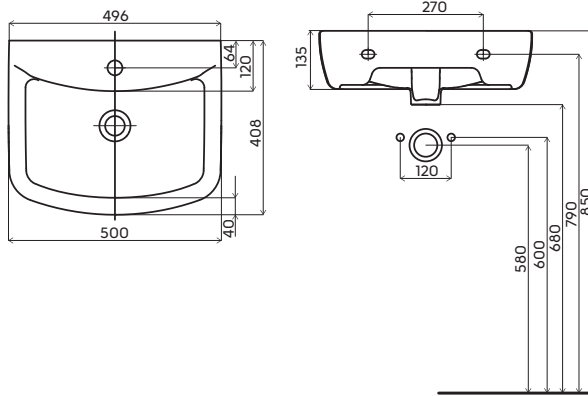

PIANO

Furniture washbasin 50 cm
with tap hole, with overflow
50 x 41 cm

Mounted on bolts.

Article No.	Weight kg	Number of pcs. per pallet
L11950000	11.0	18

**Bathroom set:
washbasin + cabinet**

Furniture washbasin
50 x 41 cm

Washbasin cabinet
self-assembly
38.5 x 60 x 32.7 cm

Colour – white glossy

Door can be either left- or right-mounted.

1 fixed chipboard shelf.

The set includes:

- mounting set
- mounting instruction
- handles

79005000	26.0	16
-----------------	------	----

IDOL / SOLO / PIANO

KOLO furniture packed in carton boxes..

PIANO

	Article No.	Weight kg	Number of pcs. per pallet
 <p>High side cabinet 38.5 x 165 x 32.8 cm</p> <p>Colour – white glossy</p> <p>Door can be either left- or right-mounted.</p> <p>2 doors: top - 2 adjustable chipboard shelves. bottom - 1 fixed chipboard shelf.</p> 	88371000	29.0	6
 <p>Mirror with shelf 38.8 x 59 x 12 cm</p> <p>Colour – white glossy</p> 	88372000	5.0	30