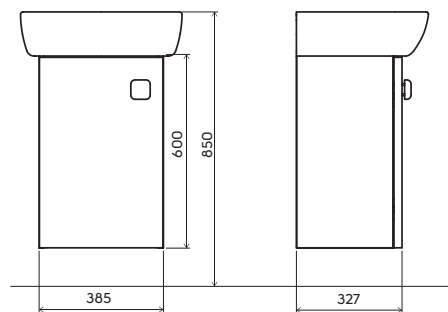

PIANO

Furniture washbasin 50 cm
with tap hole, with overflow
50 x 41 cm

Mounted on bolts.

Article No.	Weight kg	Number of pcs. per pallet
L11950000	11.0	18

**Bathroom set:
washbasin + cabinet**

Furniture washbasin
50 x 41 cm

Washbasin cabinet
self-assembly
38.5 x 60 x 32.7 cm

Colour – white glossy

Door can be either left- or right-mounted.

1 fixed chipboard shelf.

The set includes:

- mounting set
- mounting instruction
- handles

79005000	26.0	16
-----------------	------	----

IDOL / SOLO / PIANO

KOLO furniture packed in carton boxes..

PIANO

	Article No.	Weight kg	Number of pcs. per pallet
 <p>High side cabinet 38.5 x 165 x 32.8 cm</p> <p>Colour – white glossy</p> <p>Door can be either left- or right-mounted.</p> <p>2 doors: top - 2 adjustable chipboard shelves. bottom - 1 fixed chipboard shelf.</p> 	88371000	29.0	6
 <p>Mirror with shelf 38.8 x 59 x 12 cm</p> <p>Colour – white glossy</p> 	88372000	5.0	30