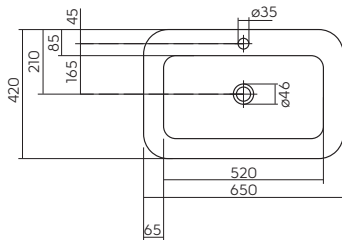

COCKTAIL

Series available with  KOLO coating

COCKTAIL rectangular insert washbasin 65 cm
with tap hole, without overflow
65 x 42 cm

Outflow with ceramics cover and cutting template included in the set.

○

Article No.	Weight kg	Number of pcs. per pallet
L31866000	17.0	6K
L31866900	17.0	6K