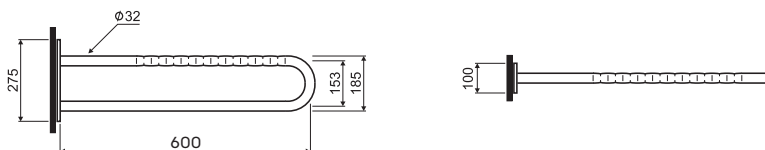

Term of delivery for handrails with smooth and mat surface is 4 weeks.

Produced by:

Lehnen