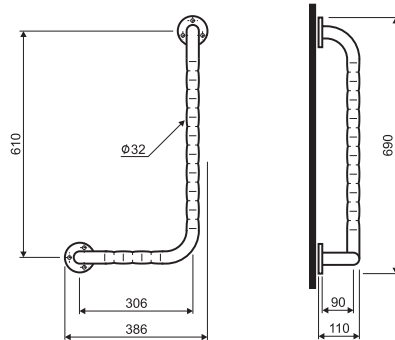

**L30201071**

**Shower handrail with shower head rail**  
762 x 762 x 1100 mm

shower hand rail diameter: Ø 30 mm  
shower head holder diameter: Ø 30 mm

mat stainless steel, white

- right
- left (in the picture)

## Handrail

length: 300 mm  
wavy  
smooth  
mat  
polished

length: 600 mm  
wavy  
smooth  
mat  
polished

diameter: Ø 32 mm

Mounting set for hard wall (full brick, concrete) included in the set.

	A
L100010...	300
L100060...	600

2 1 4 0

**L1000102**  
**L1000101**  
**L1000104**  
**L1000100**

**L1000602**  
**L1000601**  
**L1000604**  
**L1000600**

## Angled rail 90°

306 x 610 mm  
diameter: Ø 32 mm

- right  
wavy  
smooth  
mat  
polished

- left (in the picture)  
wavy  
smooth  
mat  
polished

Mounting set for hard wall (full brick, concrete) included in the set.