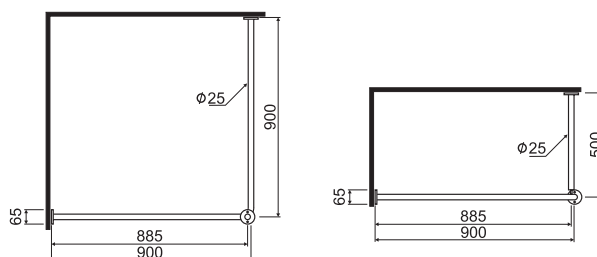

STAINLESS STEEL PRODUCTS

LEHNEN FUNKTION

Article No.

Shower tub
900 x 900 mm

Made of stainless steel, with anti-slippery surface, for built-in into floor, complete with outflow siphon.

Outflow siphon Viega V102326 and strainer V117429 included in the set.

L1550200

Curtain rail
900 x 900 mm

wavy
smooth
mat
polished

For corner mounting, with ceiling support (500 mm) in corner.

L1410102
L1410101
L1410104
L1410100

2 1 4 0

WC paper roll holder
with clamp fastening

wavy
smooth
mat
polished

L1103102
L1103101
L1103104
L1103100

2 1 4 0

BATHROOM
WITHOUT
BARRIERS