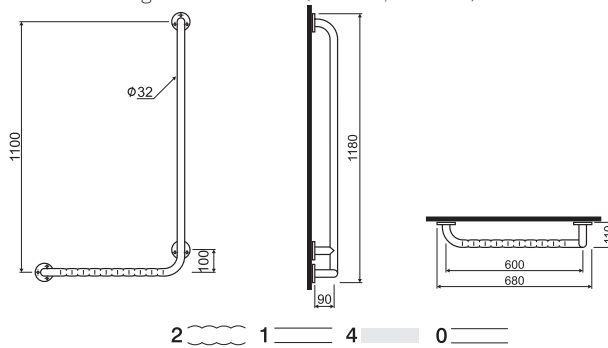

Short shower handrail with angled shower head rail

600 x 1100 mm
diameter: Ø 32 mm

- right (in the picture)
  - wavy
  - smooth
  - mat
  - polished
- left
  - wavy
  - smooth
  - mat
  - polished

L1023112
L1023111
L1023114
L1023110

L1023122
L1023121
L1023124
L1023120

Mounting set for hard wall (full brick, concrete) included in the set.