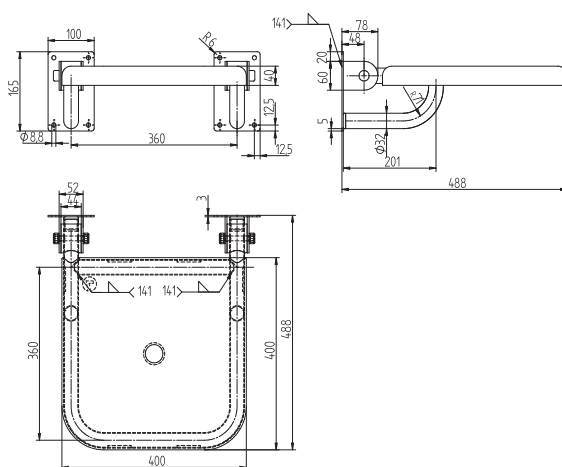

POWDER COATED STEEL PRODUCTS LEHNEN NOVUS

Article No.

L52001000

Tilting shower seat with drain hole

40 x 40 cm,

Colour: white

Material: powder coated steel, white

Maximum permissible load: 200 kg

PRODUCT AVAILABLE
TILL THE END
OF STOCK

Wall-mounted with two 100 x 165 x 3 mm mounting plates with holes for 4 mounting screws; the removable seat bottom is made of PP.

Additional plastic cover caps for the mounting screws and plastic covers on hinges in grey (RAL7037).

Includes an assembly kit for hard walls (full brick, concrete).