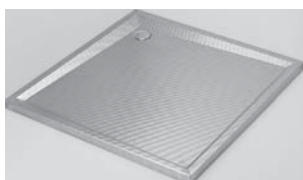

STAINLESS STEEL PRODUCTS

LEHNEN FUNKTION

Article No.

Shower tub
900 x 900 mm

Made of stainless steel, with anti-slippery surface, for built-in into floor, complete with outflow siphon.

Outflow siphon Viega V102326 and strainer V117429 included in the set.

L1550200