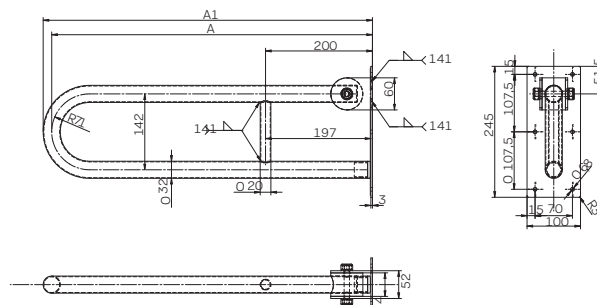

BATHROOM
WITHOUT
BARRIERS