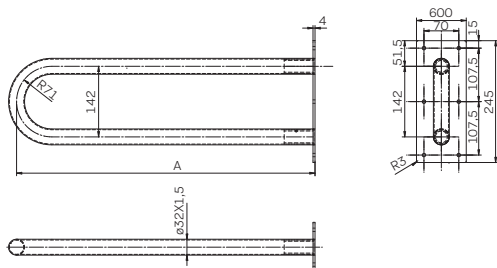

Wall-mounted U-shaped hinged support handle

Diameter: 32 mm

Length: 60 cm

Length: 70 cm

Material: powder coated steel, white
Maximum permissible load: 150 kg
Fastened with a 100 x 245 x 3 mm mounting plate with holes for 6 mounting screws.
Additional plastic cover caps in grey (RAL7037) for the mounting screws.

Includes an assembly kit for hard walls (full brick, concrete).

L50401000

L50402000

	A	A1
L50401000	600	616
L50402000	700	716

PRODUCT AVAILABLE
TILL THE END
OF STOCK