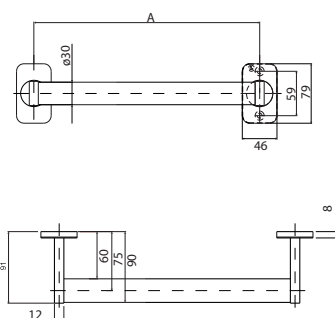

## Shower curtain rail for corner mounting

90 x 90 cm  
(18 pcs. of shower curtain rings)

120 x 120  
(24 pcs. of shower curtain rings)

150 x 150 cm  
(36 pcs. of shower curtain rings)

Material: stainless steel, smooth, polished  
Diameter: 22 mm  
Corner-mounting with an additional 500 x 4 mm ceiling mount.  
Includes shower curtain rings and an assembly kit for hard walls (full brick, concrete).

## Handrail

diameter:  $\varnothing$  30 mm

length: 300 mm

length: 400 mm

length: 600 mm

length: 800 mm

mat stainless steel, white

Mounting set for hard wall (full brick, concrete) included in the set.

## Angled handrail

300 x 300 mm  
diameter:  $\varnothing$  30 mm

mat stainless steel, white

Mounting set for hard wall (full brick, concrete) included in the set.

**L30111071**

BATHROOM  
WITHOUT  
BARRIERS