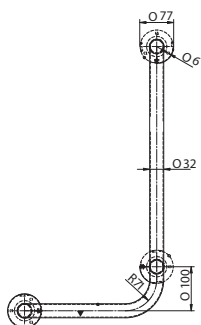

PRODUCT AVAILABLE
TILL THE END
OF STOCK

L50121100

L50121200

BATHROOM
WITHOUT
BARRIERS