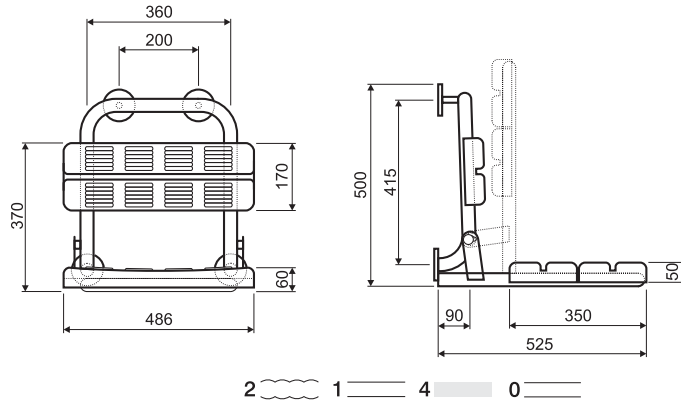

Hang-mounted shower seat with back rest

Dimensions: 482 x 530 mm

wavy
smooth
mat
polished

For insertion into round tube, seat surface made of PVC modules.

L1223102
L1223101
L1223104
L1223100