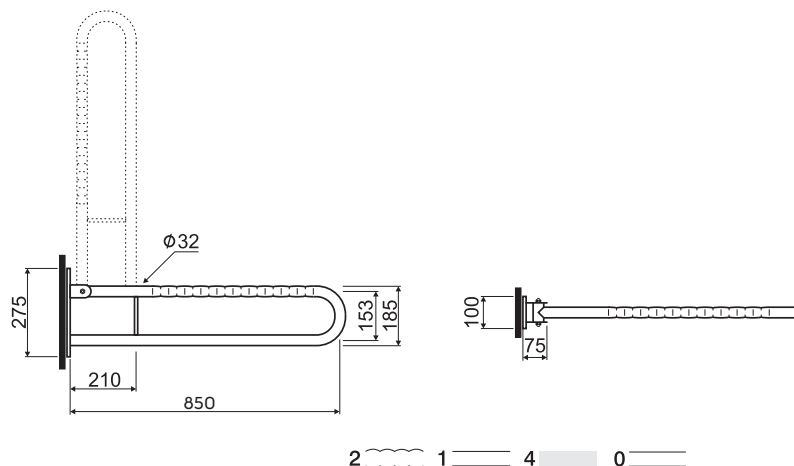

### U-shaped support handle

wavy  
smooth  
mat  
polished

- length: 850 mm
- diameter: Ø 32 mm

Mounting set for hard wall (full brick, concrete) included in the set.

**L1061102**  
**L1061101**  
**L1061104**  
**L1061100**