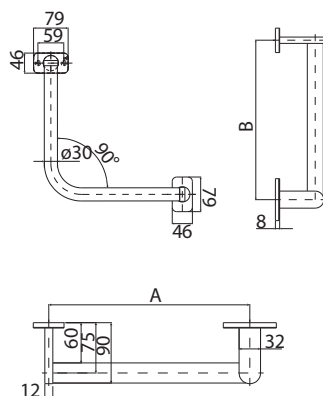

## Angled handrail

300 x 300 mm  
diameter:  $\varnothing$  30 mm

mat stainless steel, white

Mounting set for hard wall (full brick, concrete) included in the set.

**L30111071**

BATHROOM  
WITHOUT  
BARRIERS