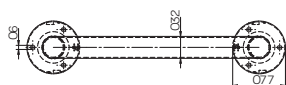

POWDER COATED STEEL PRODUCTS LEHNEN NOVUS

Article No.

Straight handrail

Diameter: 32 mm

Length: 30 cm

Length: 60 cm

Material: powder coated steel, white

Maximum permissible load: 150 kg

Mount with 77 mm cover caps and with 6 holes for mounting screws.

Additional plastic cover caps in grey colour (RAL7037).

Includes an assembly kit for hard walls (full brick, concrete).

	A
L50003000	300
L50006000	600

PRODUCT AVAILABLE
TILL THE END
OF STOCK

L50003000

L50006000