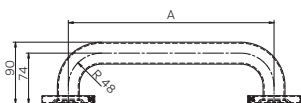

POWDER COATED STEEL PRODUCTS LEHNEN NOVUS

Article No.

Straight handrail

Diameter: 32 mm

Length: 30 cm

Length: 60 cm

Material: powder coated steel, white

Maximum permissible load: 150 kg

Mount with 77 mm cover caps and with 6 holes for mounting screws.

Additional plastic cover caps in grey colour (RAL7037).

Includes an assembly kit for hard walls (full brick, concrete).

	A
L50003000	300
L50006000	600

PRODUCT AVAILABLE
TILL THE END
OF STOCK

L50003000

L50006000