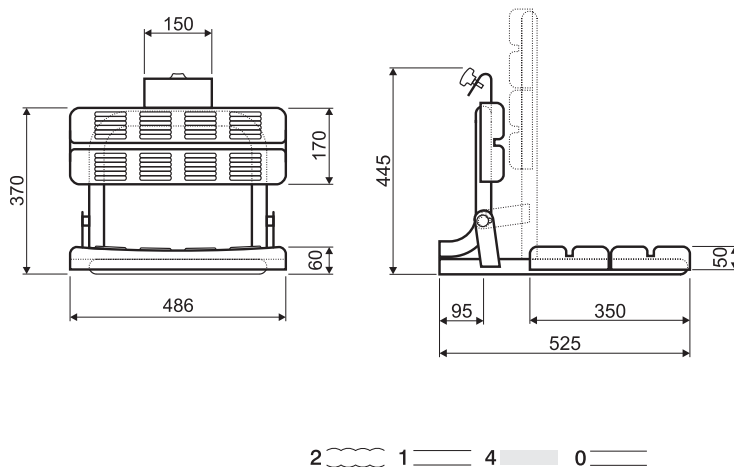

### Hang-mounted shower seat with back rest

Dimensions: 482 x 530 mm

wavy  
smooth  
mat  
polished

For insertion into round tube, seat surface made of PVC modules.

**L1223102**  
**L1223101**  
**L1223104**  
**L1223100**