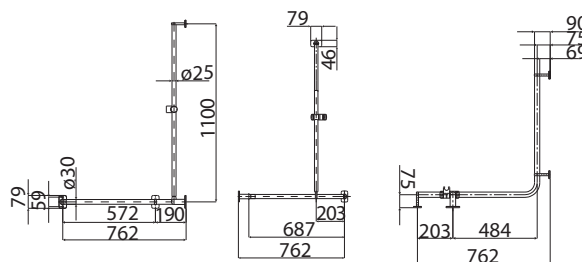

Shower handrail with shower head rail
762 x 762 x 1100 mm

shower hand rail diameter: Ø 30 mm
shower head holder diameter: Ø 30 mm

mat stainless steel, white

- right
- left (in the picture)

Can be combined with hanging seat L32001001.

Mounting set for hard wall (full brick, concrete)
included in the set.