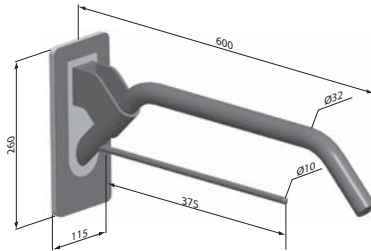

STAINLESS STEEL PRODUCTS LEHNEN EVOLUTION

Article No.

Support handle with towel holder

length: 600 mm
diameter: Ø 32 mm

mat stainless steel, with white elements

Mounting set for hard wall (full brick, concrete) included in the set.

L30301001

Upholstered hinged handle

diameter: Ø 38 mm
length: 600 mm
length: 700 mm
length: 850 mm

mat stainless steel, with white elements

Mounting set for hard wall (full brick, concrete) included in the set.

	A
L30401001	600
L30402001	700
L30403001	850

**L30401001
L30402001
L30403001**

Bow-type folding handrail with toilet paper holder

diameter: Ø 38 mm
length: 600 mm
length: 700 mm
length: 850 mm

mat stainless steel, with white elements

Mounting set for hard wall (full brick, concrete) included in the set.

	A
L30411001	600
L30412001	700
L30413001	850

*
*
*

**L30411001
L30412001
L30413001**

BATHROOM
WITHOUT
BARRIERS