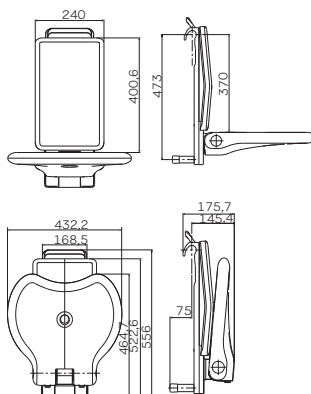

Hang-mounted shower seat

mat stainless steel, seat white, smooth made from PUR foam
mounting on rail

Price of seat without rail.