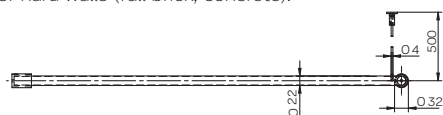

## Shower curtain rail, straight

90 cm

120 cm

150 cm

Material: stainless steel, smooth, polished

Diameter: 22mm

Includes 12 shower curtain rings and an assembly kit for hard walls (full brick, concrete).

New construction allows to shorten the shower curtain rail.

## Shower curtain rail for corner mounting

90 x 90 cm  
(18 pcs. of shower curtain rings)

120 x 120  
(24 pcs. of shower curtain rings)

150 x 150 cm  
(36 pcs. of shower curtain rings)

Material: stainless steel, smooth, polished  
Diameter: 22 mm  
Corner-mounting with an additional 500 x 4 mm ceiling mount.  
Includes shower curtain rings and an assembly kit for hard walls (full brick, concrete).