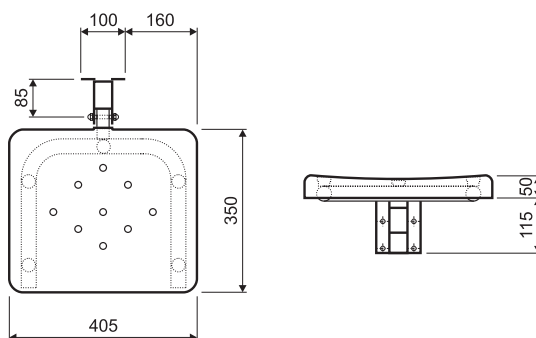

### U-shaped hinged handle floor mounted

wavy  
smooth  
mat  
polished

- length: 550 mm
- diameter: Ø 32 mm

Mounting set included in the set.

2 1 4 0

**L1061402**  
**L1061401**  
**L1061404**  
**L1061400**

### Shower seat

Dimensions: 405 x 350 mm

wavy  
smooth  
mat  
polished

For wall mounting, seat surface with holes made of PVC.

Mounting set for hard wall (full brick, concrete) included in the set.

2 1 4 0