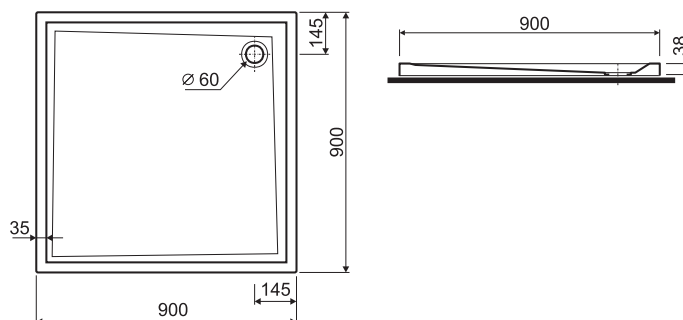

Curtain rail
900 x 900 mm

wavy
smooth
mat
polished

For corner mounting, with ceiling support (500 mm) in corner.

L1410102
L1410101
L1410104
L1410100