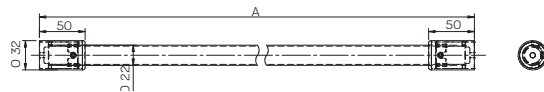

L43001000

L43002000

L43003000

	A
L43001000	900
L43002000	1200
L43003000	1500