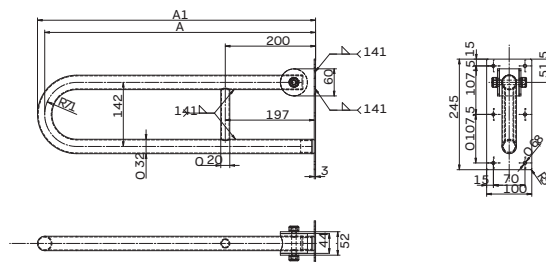

BATHROOM
WITHOUT
BARRIERS