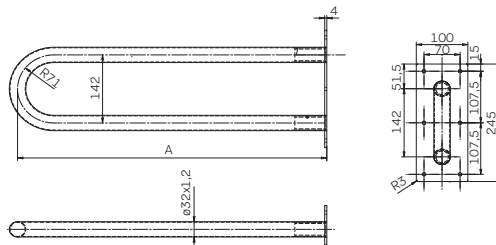

Wall-mounted U-shaped hinged support handle

Diameter: 32 mm

Length: 60 cm

Length: 70 cm

Length: 85 cm

Material: stainless steel, smooth, polished
Fastened with a 100 x 245 x 3 mm mounting plate with holes for 6 mounting screws.
Additional plastic cover caps in grey colour (RAL7037) for the mounting screws.
Includes an assembly kit for hard walls (full brick, concrete).

L40401000

L40402000

L40403000

	A	A1
L40401000	600	616
L40402000	700	716
L40403000	850	866