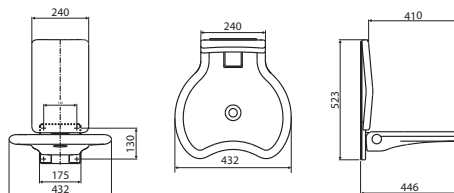

Shower seat

mat stainless steel, seat white, smooth made from PUR foam

Mounting set for hard wall (full brick, concrete) included in the set.

L32005001