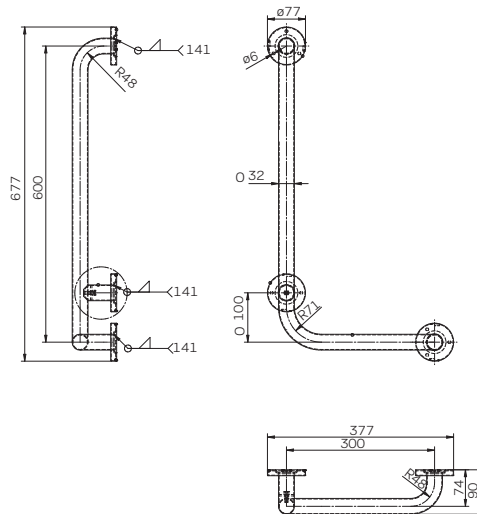

BATHROOM
WITHOUT
BARRIERS