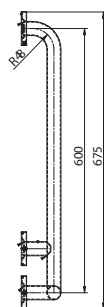

PRODUCT AVAILABLE
TILL THE END
OF STOCK

L50121100

L50121200

BATHROOM
WITHOUT
BARRIERS