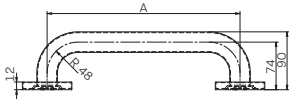

### Straight handrail

Diameter: 32 mm

Length: 30 cm

Length: 45 cm

Length: 60 cm

Material: stainless steel, smooth, polished.

Mount with holes for 3 mounting screws each flange.

Additional cover caps in polished stainless steel for the mounting screws.