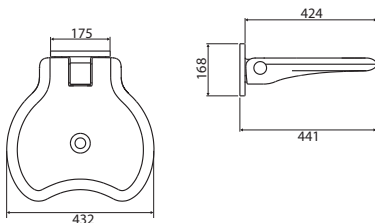

STAINLESS STEEL PRODUCTS LEHNEN EVOLUTION

Article No.

Shower seat

mat stainless steel, seat white, smooth made from PUR foam

Mounting set for hard wall (full brick, concrete) included in the set.

L32001001