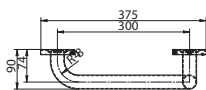

PRODUCT AVAILABLE
TILL THE END
OF STOCK

L50121100

L50121200

BATHROOM
WITHOUT
BARRIERS