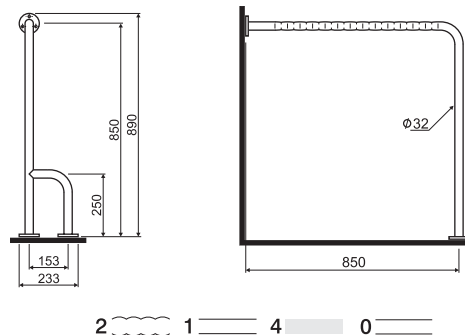

Floor-to-wall support rail

Dimensions: 850 x 850 mm
diameter: Ø 32 mm

- right (in the picture)
  - wavy
  - smooth
  - mat
  - polished
- left
  - wavy
  - smooth
  - mat
  - polished

L1052112
L1052111
L1052114
L1052110

L1052122
L1052121
L1052124
L1052120

Mounting set for hard wall (full brick, concrete) included in the set.