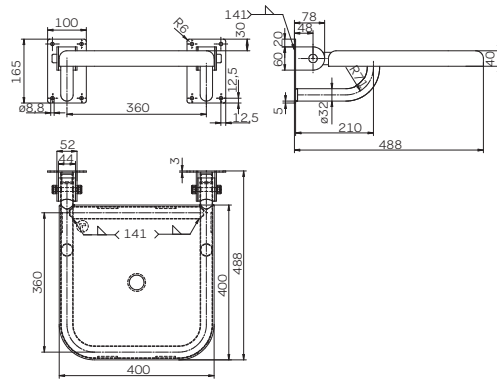

### 90° angled rail

Diameter: 32 mm

30 x 60 cm

right

left (in the picture)

Material: stainless steel, smooth, polished

Mount with 8 holes for mounting screws.

Additional cover caps in polished stainless steel for the mounting screws.

## Wall-mounted U-shaped fixed support handle

Diameter: 32 mm

Length: 60 cm

Length: 70 cm

Material: stainless steel, smooth, polished  
Fastened with a 100 x 245 x 4 mm mounting plate with holes for 6 mounting screws.  
Additional plastic cover caps in grey colour (RAL7037) for the mounting screws.

## Tilting shower seat with drain hole

40 x 40 cm

Colour: white

Material: stainless steel, smooth, polished

Maximum permissible load: 200 kg

Wall-mounted with two 100 x 165 x 3 mm plates with holes for 4 mounting screws; the removable seat bottom is made of PP.

## Shower curtain rail, straight

90 cm

120 cm

150 cm

Material: stainless steel, smooth, polished

Diameter: 22mm

Includes 12 shower curtain rings and an assembly kit for hard walls (full brick, concrete).

New construction allows to shorten the shower curtain rail.