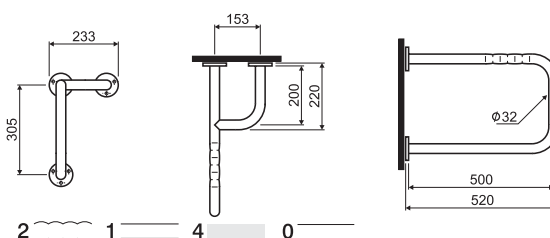

Washbasin support handle

length: 500 mm
diameter: Ø 32 mm

- right (in the picture)
wavy
smooth
mat
polished

- left
wavy
smooth
mat
polished

L1040112
L1040111
L1040114
L1040110

L1040122
L1040121
L1040124
L1040120

Mounting set for hard wall (full brick, concrete) included in the set.

2 1 4 0