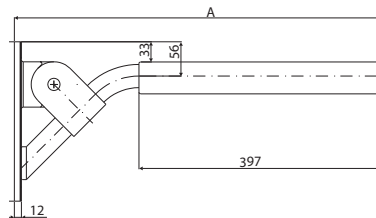

**L30401001
L30402001
L30403001**