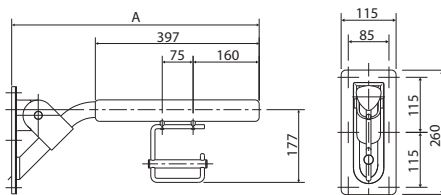

*
*
*

**L30411001
L30412001
L30413001**

BATHROOM
WITHOUT
BARRIERS