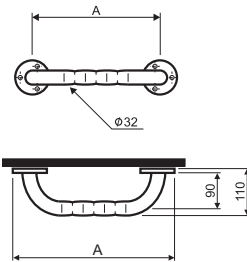

STAINLESS STEEL PRODUCTS LEHNEN FUNKTION

Article No.

Handrail

length: 300 mm
wavy
smooth
mat
polished

length: 600 mm
wavy
smooth
mat
polished

diameter: Ø 32 mm

Mounting set for hard wall (full brick, concrete) included in the set.

	A
L100010...	300
L100060...	600

2 1 4 0

L1000102
L1000101
L1000104
L1000100

L1000602
L1000601
L1000604
L1000600