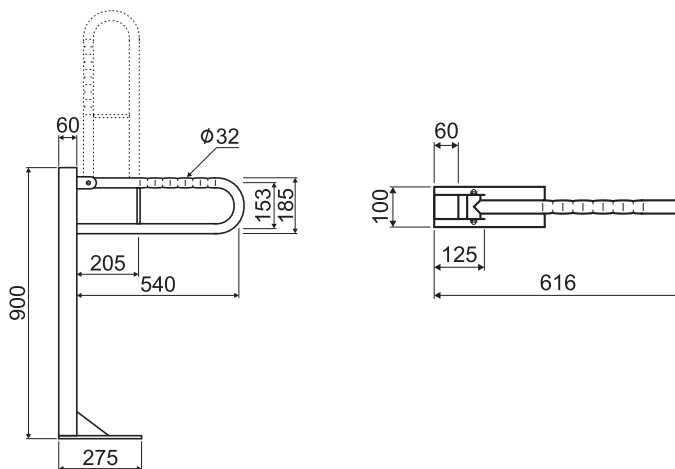

### U-shaped hinged handle floor mounted

wavy  
smooth  
mat  
polished

- length: 550 mm
- diameter: Ø 32 mm

Mounting set included in the set.

2 1 4 0

**L1061402**  
**L1061401**  
**L1061404**  
**L1061400**