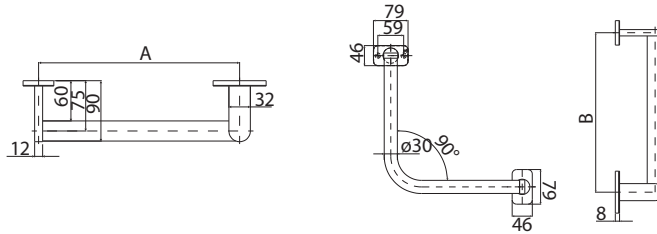

# STAINLESS STEEL PRODUCTS LEHNEN EVOLUTION

Article No.

**Angled handrail**  
300 x 600 mm  
diameter: Ø 30 mm

- right
- left (in the picture)

mat stainless steel, white

Mounting set for hard wall (full brick, concrete)  
included in the set.

**L30121171**  
**L30121271**

**Shower handrail**  
762 x 762 mm  
diameter: Ø 30 mm

mat stainless steel, white

Can be combined with hanging seat L32001001.

Mounting set for hard wall (full brick, concrete)  
included in the set.