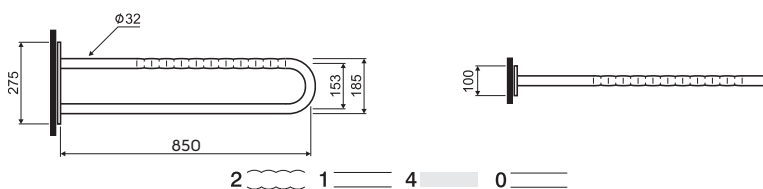

U-shaped support handle

wavy
smooth
mat
polished

- length: 850 mm
- diameter: Ø 32 mm

L1054502
L1054501
L1054504
L1054500

Mounting set for hard wall (full brick, concrete) included in the set.

2 1 4 0

U-shaped support handle

wavy
smooth
mat
polished

- length: 600 mm
- diameter: Ø 32 mm

L1054602
L1054601
L1054604
L1054600

Mounting set for hard wall (full brick, concrete) included in the set.