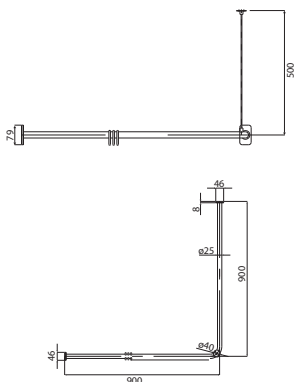

**L30201071**

**Shower handrail with shower head rail**  
762 x 762 x 1100 mm

shower hand rail diameter: Ø 30 mm  
shower head holder diameter: Ø 30 mm

mat stainless steel, white

- right
- left (in the picture)

# STAINLESS STEEL PRODUCTS LEHNEN EVOLUTION

Article No.

**Curtain rail**  
**900 x 900 mm**  
mat stainless steel, white

Diameter: Ø 25 mm, corner assembly with additional mounting elements 500 x 4 mm

12 white handles for curtain and mounting instruction for hard wall (full brick, concrete) included in the set.