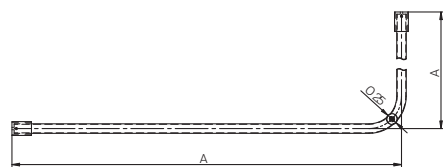

## Shower curtain rail, straight

90 cm

120 cm

150 cm

Material: stainless steel, smooth, polished

Diameter: 22mm

Includes 12 shower curtain rings and an assembly kit for hard walls (full brick, concrete).

New construction allows to shorten the shower curtain rail.

## Shower curtain rail for corner mounting

90 x 90 cm  
(18 pcs. of shower curtain rings)

120 x 120  
(24 pcs. of shower curtain rings)

150 x 150 cm  
(36 pcs. of shower curtain rings)

Material: stainless steel, smooth, polished  
Diameter: 22 mm  
Corner-mounting with an additional 500 x 4 mm ceiling mount.  
Includes shower curtain rings and an assembly kit for hard walls (full brick, concrete).

## Shower curtain rail

90 x 90 x 90 cm  
(30 pcs. of shower curtain rings)

120 x 120 x 120 cm  
(30 pcs. of shower curtain rings)

150 x 150 x 150 cm  
(42 pcs. of shower curtain rings)

Material: stainless steel, smooth, polished  
Diameter: 22 mm  
2 additional 500 x 4 mm ceiling mountings.  
Includes shower curtain rings and an assembly kit for hard walls (full brick, concrete).