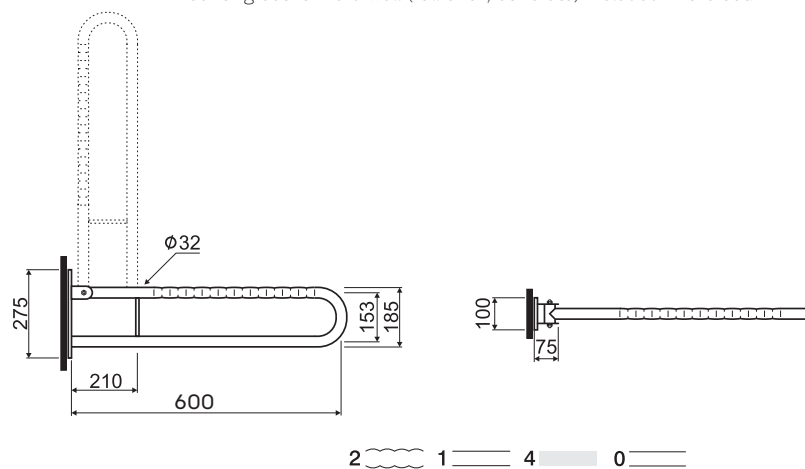

BATHROOM
WITHOUT
BARRIERS