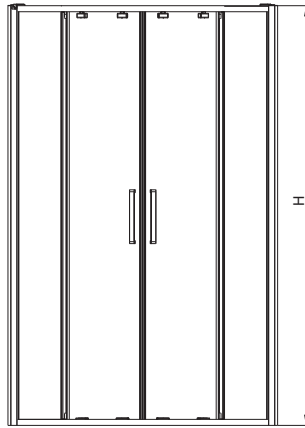

ULTRA

Series available with  Reflex Kolo coating

Half-round shower enclosure 80 cm, 90 cm and 100 cm Sliding doors, magnetic guide system Push2clean®

R	
OKPG80	450
OKPG90	550
OKPG10	550

Article No.	Description		A Adjustment range [mm]*	C Entrance width [mm]	H Height [mm]	Weight kg	Number of pcs. per pallet
	Glass type	Profile colour					
OKPG802BF003	transparent glass	○ silver glossy	765-790	440	1950	44	6
OKPG80222003	Screen Guard glass	○ silver glossy	765-790	440	1950	44	6
OKPG902BF003	transparent glass	○ silver glossy	865-890	520	1950	49	6
OKPG90222003	Screen Guard glass	○ silver glossy	865-890	520	1950	49	6
OKPG102BF003	transparent glass	○ silver glossy	965-990	520	1950	55	6
OKPG10222003	Screen Guard glass	○ silver glossy	965-990	520	1950	55	6

Can be combined with other KOLO shower trays from the table "Sets of shower enclosures and trays".

○ Product available with Reflex Kolo coating.

* The maximum possible width of the shower enclosure. In case of mounting the shower enclosure directly on the floor, boundaries required for installation are given on the first page of the manual.

ULTRA

Series available with  Kolo coating

Square-corner shower enclosure 80 cm, 90 cm and 100 cm Sliding doors, magnetic guide system Push2clean®

Article No.	Description		A Adjustment range [mm]*	C Entrance width [mm]	H Height [mm]	Weight kg	Number of pcs. per pallet
	Glass type	Profile colour					
OKDK802BF003	transparent glass	○ silver glossy	765-790	380	1950	48	6
OKDK80222003	Screen Guard glass	○ silver glossy	765-790	380	1950	48	6
OKDK902BF003	transparent glass	○ silver glossy	865-890	450	1950	54	6
OKDK90222003	Screen Guard glass	○ silver glossy	865-890	450	1950	54	6
OKDK102BF003	transparent glass	○ silver glossy	965-990	520	1950	60	6
OKDK10222003	Screen Guard glass	○ silver glossy	965-990	520	1950	60	6