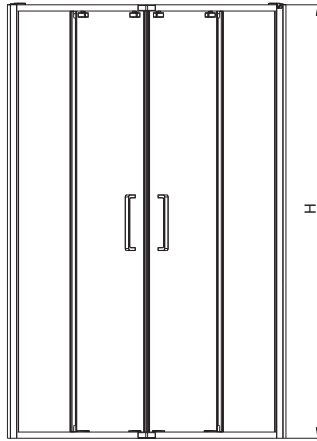

ULTRA

Series available with  Reflex Kolo coating

Half-round shower enclosure 80 cm, 90 cm and 100 cm Sliding doors, magnetic guide system Push2clean®

R	
OKPG80	450
OKPG90	550
OKPG10	550

Article No.	Description		A Adjustment range [mm]*	C Entrance width [mm]	H Height [mm]	Weight kg	Number of pcs. per pallet
	Glass type	Profile colour					
OKPG802BF003	transparent glass	○ silver glossy	765-790	440	1950	44	6
OKPG80222003	Screen Guard glass	○ silver glossy	765-790	440	1950	44	6
OKPG902BF003	transparent glass	○ silver glossy	865-890	520	1950	49	6
OKPG90222003	Screen Guard glass	○ silver glossy	865-890	520	1950	49	6
OKPG102BF003	transparent glass	○ silver glossy	965-990	520	1950	55	6
OKPG10222003	Screen Guard glass	○ silver glossy	965-990	520	1950	55	6

Can be combined with other KOLO shower trays from the table "Sets of shower enclosures and trays".

○ Product available with Reflex Kolo coating.

* The maximum possible width of the shower enclosure. In case of mounting the shower enclosure directly on the floor, boundaries required for installation are given on the first page of the manual.

ULTRA

Series available with  Kolo coating

Square-corner shower enclosure 80 cm, 90 cm and 100 cm Sliding doors, magnetic guide system Push2clean®

Article No.	Description		A Adjustment range [mm]*	C Entrance width [mm]	H Height [mm]	Weight kg	Number of pcs. per pallet
	Glass type	Profile colour					
OKDK802BF003	transparent glass	○ silver glossy	765-790	380	1950	48	6
OKDK80222003	Screen Guard glass	○ silver glossy	765-790	380	1950	48	6
OKDK902BF003	transparent glass	○ silver glossy	865-890	450	1950	54	6
OKDK90222003	Screen Guard glass	○ silver glossy	865-890	450	1950	54	6
OKDK102BF003	transparent glass	○ silver glossy	965-990	520	1950	60	6
OKDK10222003	Screen Guard glass	○ silver glossy	965-990	520	1950	60	6