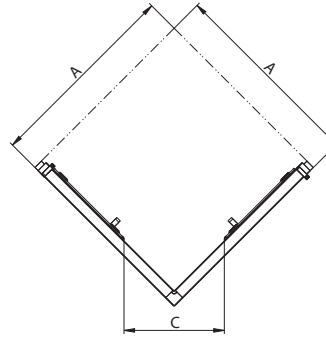

ULTRA

Series available with  Reflex Kolo coating

Half-round shower enclosure 80 cm, 90 cm and 100 cm Sliding doors, magnetic guide system Push2clean®

R	
OKPG80	450
OKPG90	550
OKPG10	550

Article No.	Description		A Adjustment range [mm]*	C Entrance width [mm]	H Height [mm]	Weight kg	Number of pcs. per pallet
	Glass type	Profile colour					
OKPG802BF003	transparent glass	○ silver glossy	765-790	440	1950	44	6
OKPG80222003	Screen Guard glass	○ silver glossy	765-790	440	1950	44	6
OKPG902BF003	transparent glass	○ silver glossy	865-890	520	1950	49	6
OKPG90222003	Screen Guard glass	○ silver glossy	865-890	520	1950	49	6
OKPG102BF003	transparent glass	○ silver glossy	965-990	520	1950	55	6
OKPG10222003	Screen Guard glass	○ silver glossy	965-990	520	1950	55	6

Can be combined with other KOLO shower trays from the table "Sets of shower enclosures and trays".

○ Product available with Reflex Kolo coating.

* The maximum possible width of the shower enclosure. In case of mounting the shower enclosure directly on the floor, boundaries required for installation are given on the first page of the manual.

ULTRA

Series available with  Kolo coating

Square-corner shower enclosure 80 cm, 90 cm and 100 cm Sliding doors, magnetic guide system Push2clean®

Article No.	Description		A Adjustment range [mm]*	C Entrance width [mm]	H Height [mm]	Weight kg	Number of pcs. per pallet
	Glass type	Profile colour					
OKDK802BF003	transparent glass	○ silver glossy	765-790	380	1950	48	6
OKDK80222003	Screen Guard glass	○ silver glossy	765-790	380	1950	48	6
OKDK902BF003	transparent glass	○ silver glossy	865-890	450	1950	54	6
OKDK90222003	Screen Guard glass	○ silver glossy	865-890	450	1950	54	6
OKDK102BF003	transparent glass	○ silver glossy	965-990	520	1950	60	6
OKDK10222003	Screen Guard glass	○ silver glossy	965-990	520	1950	60	6