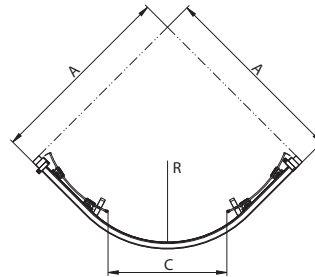

ULTRA

Series available with  Reflex Kolo coating

Half-round shower enclosure 80 cm, 90 cm and 100 cm Sliding doors, magnetic guide system Push2clean®

R	
OKPG80	450
OKPG90	550
OKPG10	550

Article No.	Description		A Adjustment range [mm]*	C Entrance width [mm]	H Height [mm]	Weight kg	Number of pcs. per pallet
	Glass type	Profile colour					
OKPG802BF003	transparent glass	○ silver glossy	765-790	440	1950	44	6
OKPG80222003	Screen Guard glass	○ silver glossy	765-790	440	1950	44	6
OKPG902BF003	transparent glass	○ silver glossy	865-890	520	1950	49	6
OKPG90222003	Screen Guard glass	○ silver glossy	865-890	520	1950	49	6
OKPG102BF003	transparent glass	○ silver glossy	965-990	520	1950	55	6
OKPG10222003	Screen Guard glass	○ silver glossy	965-990	520	1950	55	6

Can be combined with other KOLO shower trays from the table "Sets of shower enclosures and trays".

○ Product available with Reflex Kolo coating.

* The maximum possible width of the shower enclosure. In case of mounting the shower enclosure directly on the floor, boundaries required for installation are given on the first page of the manual.

ULTRA

Series available with  Kolo coating

Square-corner shower enclosure 80 cm, 90 cm and 100 cm Sliding doors, magnetic guide system Push2clean®

Article No.	Description		A Adjustment range [mm]*	C Entrance width [mm]	H Height [mm]	Weight kg	Number of pcs. per pallet
	Glass type	Profile colour					
OKDK802BF003	transparent glass	○ silver glossy	765-790	380	1950	48	6
OKDK80222003	Screen Guard glass	○ silver glossy	765-790	380	1950	48	6
OKDK902BF003	transparent glass	○ silver glossy	865-890	450	1950	54	6
OKDK90222003	Screen Guard glass	○ silver glossy	865-890	450	1950	54	6
OKDK102BF003	transparent glass	○ silver glossy	965-990	520	1950	60	6
OKDK10222003	Screen Guard glass	○ silver glossy	965-990	520	1950	60	6