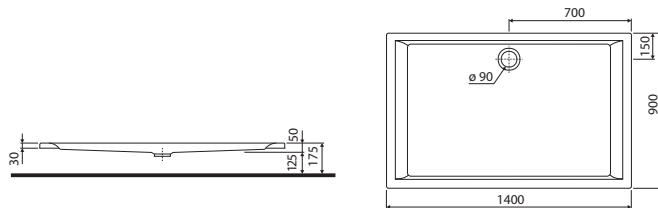

ACRYLIC SHOWER TRAYS

Half-round shower tray PACYFIK
90 x 90 cm

90 x 90 cm with **AntiSlide**

height of shower tray edge: 5 cm
outflow: 90 mm

Panel for XBN0790 (height 10 cm)

Legs for shower tray

Shower tray packed in carton.

Half-round shower tray PACYFIK
100 x 100 cm

height of shower tray edge: 5 cm
outflow: 90 mm

Legs for shower tray

Shower tray packed in carton.

XBN0710000	12.0	5 K
SN6	-	-

ACRYLIC SHOWER TRAYS

Antislide

Rectangular shower tray PACYFIK
140 x 90 cm

140 x 90 cm with **AntiSlide**

height of shower tray edge: 3 cm
outflow: 90 mm

Legs for shower tray

Shower tray packed in carton.

Delivery time for shower tray with AntiSlide 2-3 weeks.

Article No.	Weight kg	Number of pcs. per pallet
XBPO749000	17.0	15K
XBPO749101	17.0	15K
SN6	-	-

PRODUCT AVAILABLE
TILL THE END
OF STOCK

Half-round shower tray AKCENT
80 x 80 cm

height of shower tray edge: 5 cm
outflow: 90 mm

Panel for XBN0480 (height 10 cm)

Legs for shower tray

Half-round shower tray AKCENT
90 x 90 cm