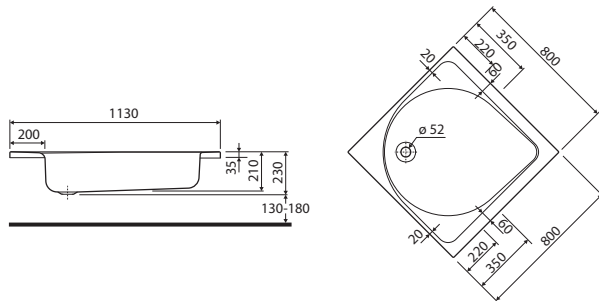

height of shower tray edge: 5 cm
outflow: 90 mm

Panel for XBN0490 (height 10 cm)

Legs for shower tray

Shower tray packed in carton.

XBN0480000	10.0	15 K
PBN0480000	4.0	10
SN5	-	-
XBN0490000	13.0	15 K
PBN0490000	4.0	10
SN6	-	-

ACRYLIC SHOWER TRAYS

	Article No.	Weight kg	Number of pcs. per pallet
 <p>Half-round shower tray STANDARD PLUS 80 x 80 cm depth: 9 cm outflow: 52 mm</p> <p>Half-round shower tray STANDARD PLUS 90 x 90 cm depth: 9 cm outflow: 52 mm</p> <p>Total height: 20.5 cm</p> <p>Shower tray with integrated panels.</p> <p>Shower tray packed in carton.</p> <p>Legs for shower trays</p> 	<p>XBN1480000</p> <p>XBN1490000</p> <p>SN5</p>	<p>12.0</p> <p>13.0</p> <p>-</p>	<p>15</p> <p>6</p> <p>-</p>
 <p>Square shower tray STANDARD PLUS 80 x 80 cm depth: 9 cm outflow: 52 mm</p> <p>Square shower tray STANDARD PLUS 90 x 90 cm depth: 9 cm outflow: 52 mm</p> <p>Total height: 20.5 cm</p> <p>Shower trays with integrated panels.</p> <p>Shower tray packed in carton.</p> <p>Legs for shower trays</p> 	<p>XBK1480000</p> <p>XBK1490000</p> <p>SN5</p>	<p>13.0</p> <p>14.0</p> <p>-</p>	<p>6</p> <p>6</p> <p>-</p>

ACRYLIC SHOWER TRAYS

Half-round shower tray DEEP

80 x 80 cm
depth: 21 cm
outflow: 52 mm

Panel for XBN0380
(height 33 cm)

Legs for shower tray

Article No.	Weight kg	Number of pcs. per pallet
XBN0380000	12.0	10
PBN0380000	4.0	5
SN1	-	-

Square shower tray DEEP

80 x 80 cm
depth: 21 cm
outflow: 52 mm

Legs for shower tray

XBK0380000	13.0	10
SN1	-	-

Half-round shower tray DEEP

90 x 90 cm
depth: 21 cm
outflow: 52 mm

Panel for XBN0390
(height 32.6 cm)