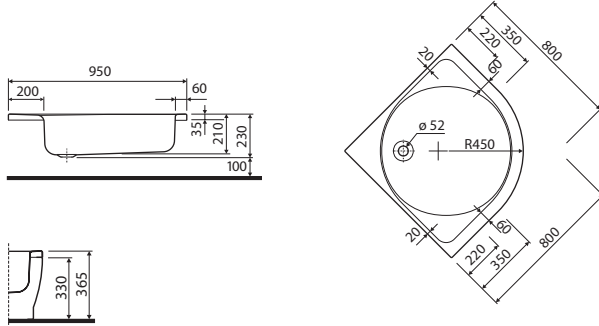

height of shower tray edge: 5 cm
outflow: 90 mm

Panel for XBN0490 (height 10 cm)

Legs for shower tray

Shower tray packed in carton.

XBN0480000	10.0	15 K
PBN0480000	4.0	10
SN5	-	-
XBN0490000	13.0	15 K
PBN0490000	4.0	10
SN6	-	-

ACRYLIC SHOWER TRAYS

	Article No.	Weight kg	Number of pcs. per pallet
 <p>Half-round shower tray STANDARD PLUS 80 x 80 cm depth: 9 cm outflow: 52 mm</p> <p>Half-round shower tray STANDARD PLUS 90 x 90 cm depth: 9 cm outflow: 52 mm</p> <p>Total height: 20.5 cm</p> <p>Shower tray with integrated panels.</p> <p>Shower tray packed in carton.</p> <p>Legs for shower trays</p> 	<p>XBN1480000</p> <p>XBN1490000</p> <p>SN5</p>	<p>12.0</p> <p>13.0</p> <p>-</p>	<p>15</p> <p>6</p> <p>-</p>
 <p>Square shower tray STANDARD PLUS 80 x 80 cm depth: 9 cm outflow: 52 mm</p> <p>Square shower tray STANDARD PLUS 90 x 90 cm depth: 9 cm outflow: 52 mm</p> <p>Total height: 20.5 cm</p> <p>Shower trays with integrated panels.</p> <p>Shower tray packed in carton.</p> <p>Legs for shower trays</p> 	<p>XBK1480000</p> <p>XBK1490000</p> <p>SN5</p>	<p>13.0</p> <p>14.0</p> <p>-</p>	<p>6</p> <p>6</p> <p>-</p>

ACRYLIC SHOWER TRAYS

Half-round shower tray DEEP

80 x 80 cm
depth: 21 cm
outflow: 52 mm

Panel for XBN0380
(height 33 cm)

Legs for shower tray

Article No.	Weight kg	Number of pcs. per pallet
XBN0380000	12.0	10
PBN0380000	4.0	5
SN1	-	-

Square shower tray DEEP

80 x 80 cm
depth: 21 cm
outflow: 52 mm

Legs for shower tray

XBK0380000	13.0	10
SN1	-	-

Half-round shower tray DEEP

90 x 90 cm
depth: 21 cm
outflow: 52 mm

Panel for XBN0390
(height 32.6 cm)