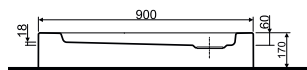

Shower trays with integrated panels.

Polystyrene support foam ready to mount included in the set.

We recommend to use Tempoplex outflow.

Shower trays packed in cartons.