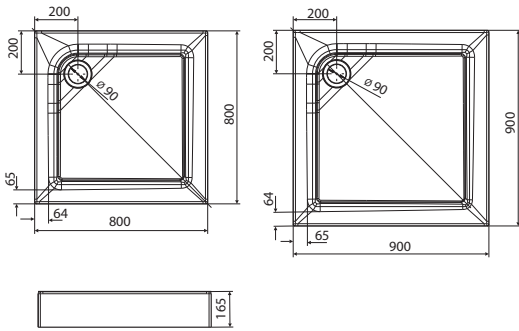

Article No.	Weight kg	Number of pcs. per pallet
XBK1680000	9.0	7
XBK1690000	9.5	7