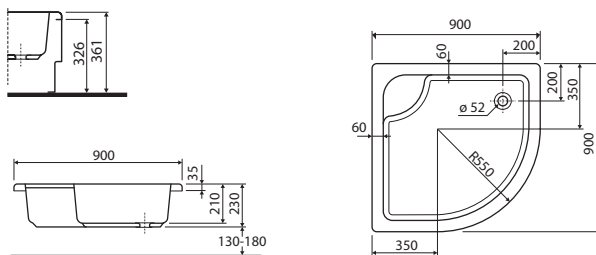

ACRYLIC SHOWER TRAYS

Half-round shower tray DEEP

80 x 80 cm
depth: 21 cm
outflow: 52 mm

Panel for XBN0380
(height 33 cm)

Legs for shower tray

Article No.	Weight kg	Number of pcs. per pallet
XBN0380000	12.0	10
PBN0380000	4.0	5
SN1	-	-

Square shower tray DEEP

80 x 80 cm
depth: 21 cm
outflow: 52 mm

Legs for shower tray

XBK0380000	13.0	10
SN1	-	-

Half-round shower tray DEEP

90 x 90 cm
depth: 21 cm
outflow: 52 mm

Panel for XBN0390
(height 32.6 cm)

Legs for shower tray

XBN0390000	13.0	15
PBN0390000	4.0	5
SN1	-	-

ACRYLIC SHOWER TRAYS

Square shower tray DEEP

90 x 90 cm
depth: 21 cm
outflow: 52 mm

Legs for shower tray

Article No.

Weight
kg

80 x 80 cm
depth: 6 cm
outflow: 90 mm

Half-round shower tray SIMPLO

90 x 90 cm
depth: 6 cm
outflow: 90 mm

Total height: 17 cm

Shower trays with integrated panels.

Polystyrene support foam ready to mount included in the set.