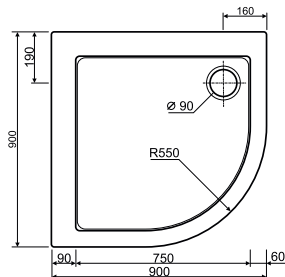

XBN0681000

5.0

6

XBN0691000

6.0

6