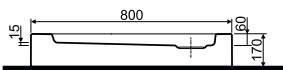

Shower trays with integrated panels.

Polystyrene support foam ready to mount included in the set.

We recommend to use Tempoplex outflow.

Shower trays packed in cartons.