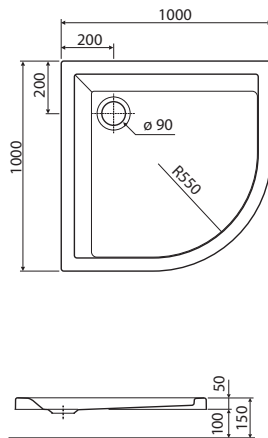

ACRYLIC SHOWER TRAYS

Half-round shower tray PACYFIK
90 x 90 cm

90 x 90 cm with **AntiSlide**

height of shower tray edge: 5 cm
outflow: 90 mm

Panel for XBN0790 (height 10 cm)

Legs for shower tray

Shower tray packed in carton.

Half-round shower tray PACYFIK
100 x 100 cm

height of shower tray edge: 5 cm
outflow: 90 mm

Legs for shower tray

Shower tray packed in carton.

XBN0710000	12.0	5 K
SN6	-	-

ACRYLIC SHOWER TRAYS

Antislide

Rectangular shower tray PACYFIK
140 x 90 cm

PRODUCT AVAILABLE
TILL THE END
OF STOCK

Half-round shower tray AKCENT
80 x 80 cm

height of shower tray edge: 5 cm
outflow: 90 mm

Panel for XBN0480 (height 10 cm)

Legs for shower tray

Half-round shower tray AKCENT
90 x 90 cm

80 x 80 cm
depth: 6 cm
outflow: 90 mm

Half-round shower tray SIMPLO

90 x 90 cm
depth: 6 cm
outflow: 90 mm

Total height: 17 cm

Shower trays with integrated panels.

Polystyrene support foam ready to mount included in the set.