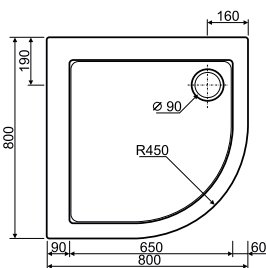

XBN0681000

5.0

6

XBN0691000

6.0

6