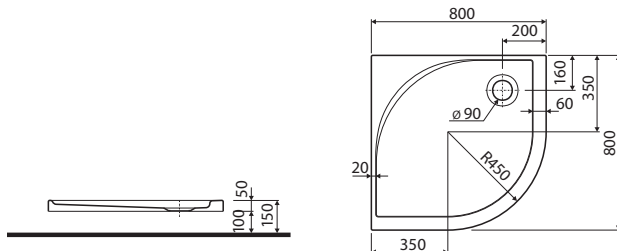

140 x 90 cm with **AntiSlide**

height of shower tray edge: 3 cm
outflow: 90 mm

Legs for shower tray

Shower tray packed in carton.

Delivery time for shower tray with AntiSlide 2-3 weeks.

Article No.	Weight kg	Number of pcs. per pallet
XBPO749000	17.0	15K
XBPO749101	17.0	15K
SN6	-	-

PRODUCT AVAILABLE
TILL THE END
OF STOCK

Half-round shower tray AKCENT
80 x 80 cm

height of shower tray edge: 5 cm
outflow: 90 mm

Panel for XBN0480 (height 10 cm)

Legs for shower tray

Half-round shower tray AKCENT
90 x 90 cm

height of shower tray edge: 5 cm
outflow: 90 mm

Panel for XBN0490 (height 10 cm)

Legs for shower tray

Shower tray packed in carton.

XBN0480000	10.0	15 K
PBN0480000	4.0	10
SN5	-	-
XBN0490000	13.0	15 K
PBN0490000	4.0	10
SN6	-	-

ACRYLIC SHOWER TRAYS

	Article No.	Weight kg	Number of pcs. per pallet
 <p>Half-round shower tray STANDARD PLUS 80 x 80 cm depth: 9 cm outflow: 52 mm</p> <p>Half-round shower tray STANDARD PLUS 90 x 90 cm depth: 9 cm outflow: 52 mm</p> <p>Total height: 20.5 cm</p> <p>Shower tray with integrated panels.</p> <p>Shower tray packed in carton.</p> <p>Legs for shower trays</p> 	<p>XBN1480000</p> <p>XBN1490000</p> <p>SN5</p>	<p>12.0</p> <p>13.0</p> <p>-</p>	<p>15</p> <p>6</p> <p>-</p>
 <p>Square shower tray STANDARD PLUS 80 x 80 cm depth: 9 cm outflow: 52 mm</p> <p>Square shower tray STANDARD PLUS 90 x 90 cm depth: 9 cm outflow: 52 mm</p> <p>Total height: 20.5 cm</p> <p>Shower trays with integrated panels.</p> <p>Shower tray packed in carton.</p> <p>Legs for shower trays</p> 	<p>XBK1480000</p> <p>XBK1490000</p> <p>SN5</p>	<p>13.0</p> <p>14.0</p> <p>-</p>	<p>6</p> <p>6</p> <p>-</p>