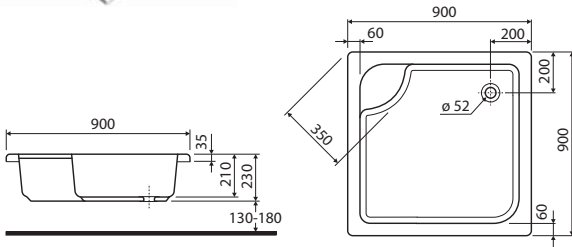

ACRYLIC SHOWER TRAYS

Half-round shower tray DEEP

80 x 80 cm
depth: 21 cm
outflow: 52 mm

Panel for XBN0380
(height 33 cm)

Legs for shower tray

Article No.	Weight kg	Number of pcs. per pallet
XBN0380000	12.0	10
PBN0380000	4.0	5
SN1	-	-

Square shower tray DEEP

80 x 80 cm
depth: 21 cm
outflow: 52 mm

Legs for shower tray

XBK0380000	13.0	10
SN1	-	-

Half-round shower tray DEEP

90 x 90 cm
depth: 21 cm
outflow: 52 mm

Panel for XBN0390
(height 32.6 cm)

Legs for shower tray

XBN0390000	13.0	15
PBN0390000	4.0	5
SN1	-	-

ACRYLIC SHOWER TRAYS

Square shower tray DEEP

90 x 90 cm
depth: 21 cm
outflow: 52 mm

Legs for shower tray

Article No.

Weight
kg

80 x 80 cm
depth: 6 cm
outflow: 90 mm

Half-round shower tray SIMPLO

90 x 90 cm
depth: 6 cm
outflow: 90 mm

Total height: 17 cm

Shower trays with integrated panels.

Polystyrene support foam ready to mount included in the set.