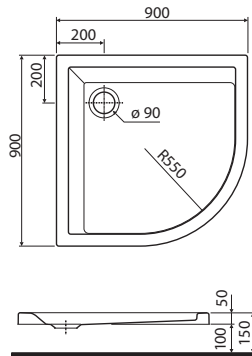

Delivery time for shower tray with AntiSlide 2-3 weeks.

Article No.	Weight kg	Number of pcs. per pallet
XBN0790000	10.0	15 K
XBN0790101	10.0	15 K
PBN0490000	4.0	10
SN6	-	-