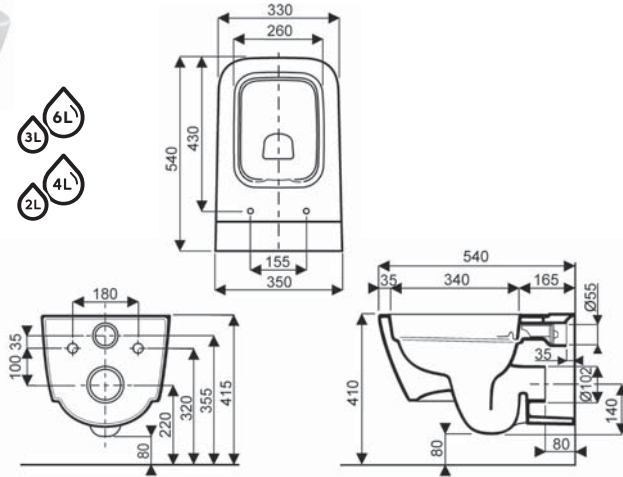

LIFE!

Series available with Reflex Kolo coating

LIFE!

Wall hung Rimfree pan

without an inner rim

Can be combined with toilet seat M20111000, M20112000.

Mounting set included in the set.

Rimfree

Article No.	Weight kg	Number of pcs. per pallet
M23120000	21.0	16
M23120900	21.0	16
M20111000	-	10K
M20112000	-	10K

Toilet seat

hard, made of Duroplast, metal hinges, to be installed from top.

Toilet seats packed in carton boxes at 5 pcs.

Toilet seat

hard, soft-close, made of Duroplast, metal hinges, to be installed from top.

Toilet seats packed in carton boxes at 5 pcs.