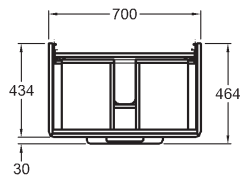

Washbasin cabinet

70 x 42.7 x 43.4 cm

Colour: white glossy
warm grey

2 drawers with soft-close mechanism,
2 metal handles.

The set includes:
- mounting set
- mounting instruction

Can be combined with washbasin 80 cm, M21180000,
M21180900.