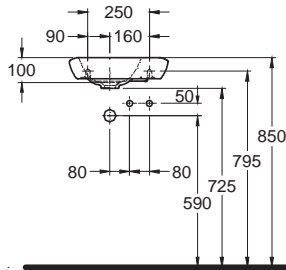

Handrinse basin 40 cm

with tap hole on the right side, without overflow
40 x 28 cm

Mounted on bolts.

Can be combined with washbasin cabinet 89453000, 89463000.
Can be put on the tabletop.

Outflow with chrome cover
(plastic rosette)

18

96009000

0.2

1

Handrinse basin 40 cm

with tap hole on the left side, without overflow
40 x 28 cm

Mounted on bolts.

Can be combined with washbasin cabinet 89453000, 89463000.
Can be put on the tabletop.

Weight
kg

18.8

Number of
pcs. per pallet

20

M21160900

18.8

16

Asymmetric washbasin 70 cm, right
with tap hole, with overflow
70 x 48 cm