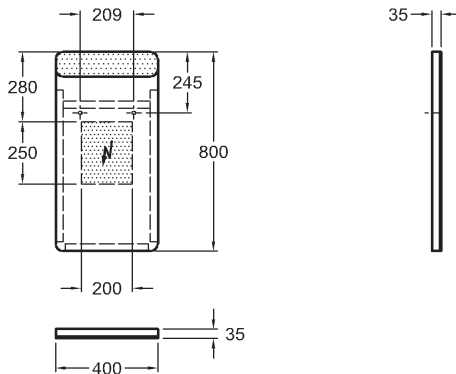

33.5

5

Mirror with LED lightning
integrated light switch, power LED
40 x 80 x 3 cm

Colour: sides - satin aluminium

8W, 24V, 4000K, IP44

88421000

5.3

15

	Article No.	Weight kg	Number of pcs. per pallet
 <p>Mirror with LED lightning integrated light switch, power LED 60 x 65 x 3 cm</p> <p>Colour: sides - satin aluminium</p> <p>11W, 24V, 4000K, IP44</p> 	<p>88422000</p>	<p>6.4</p>	<p>15</p>
 <p>Mirror with LED lightning integrated light switch, power LED 70 x 65 x 3 cm</p> <p>Colour: sides - satin aluminium</p> <p>13W, 24V, 4000K, IP44</p> 	<p>88423000</p>	<p>7.5</p>	<p>15</p>
 <p>Mirror with LED lightning integrated light switch, power LED 90 x 65 x 3 cm</p> <p>Colour: sides - satin aluminium</p> <p>17W, 24V, 4000K, IP44</p> 	<p>88424000</p>	<p>9.4</p>	<p>15</p>

Mirror with LED lightning
integrated light switch, power LED
120 x 65 x 3 cm

Colour: sides - satin aluminium

24W, 24V, 4000K, IP44

Article No.	Weight kg	Number of pcs. per pallet
88425000	12.5	10

LIFE!