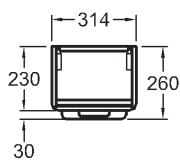

Article No.	Weight kg	Number of pcs. per pallet

Wall hung bidet

Mounting set included in the set.

M25100000	18.0	16
M25100900	18.0	16

Washbasin cabinet

31.4 x 45.4 x 23.1 cm

Colour: white glossy

warm grey

Door with soft-close mechanism, metal handle.

Door can be either left or right-mounted.

The set includes:

- mounting set
- mounting instruction

Can be combined with washbasin 40 cm, M22440000, M22441000, M22440900, M22441900.

89453000	5.6	5
89463000	5.6	5