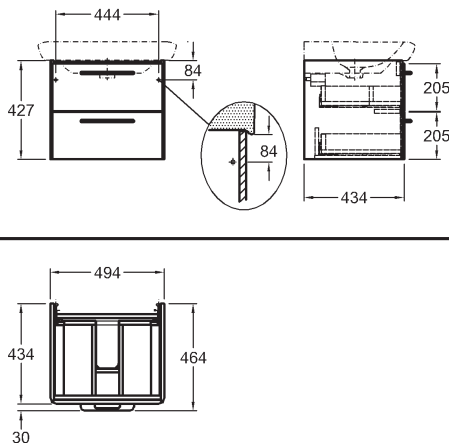

5

Washbasin cabinet

49.4 x 42.7 x 43.4 cm

Colour: white glossy
warm grey

2 drawers with soft-close mechanism,
2 metal handles.

The set includes:

- mounting set
- mounting instruction

Can be combined with washbasin 60 cm, M21160000,
M21160900.