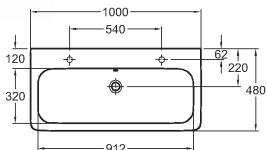

○ Product available with Reflex Kolo coating.

Series available with  coating

Washbasin 100 cm
with 2 tap holes, with overflow
100 x 48 cm

Mounted on bolts.

Can be combined with half-pedestal M27100000
or washbasin cabinet 89460000, 89470000, 89459000,
89469000.
Can be put on the tabletop.

26.5

8

Washbasin 130 cm
with tap hole, with overflow
130 x 48 cm

Mounted on bolts.

Can be combined with half-pedestal M27100000
or washbasin cabinet 89462000, 89472000, 89461000, 89471000.
Can be put on the tabletop.