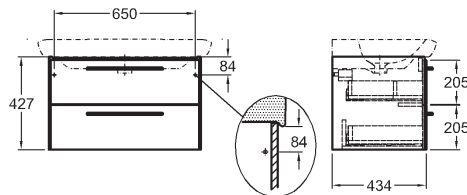

Washbasin cabinet

70 x 42.7 x 43.4 cm

Colour: white glossy
warm grey

2 drawers with soft-close mechanism,
2 metal handles.

The set includes:
- mounting set
- mounting instruction

Can be combined with washbasin 80 cm, M21180000,
M21180900.