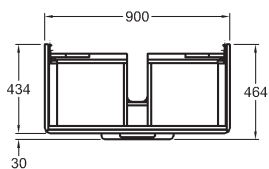

Washbasin cabinet

90 x 21.9 x 43.4 cm

Colour: white glossy
warm grey

Drawer with soft-close mechanism, metal handle.

The set includes:

- mounting set
- mounting instruction

Can be combined with washbasin 100 cm, M21110000, M21010000, M21510000, M21110900, M21010900, M21510900.