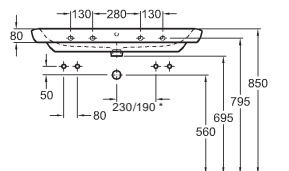

○ Product available with Reflex Kolo coating.

Series available with  coating

Washbasin 100 cm
with 2 tap holes, with overflow
100 x 48 cm

Mounted on bolts.

Can be combined with half-pedestal M27100000
or washbasin cabinet 89460000, 89470000, 89459000,
89469000.
Can be put on the tabletop.