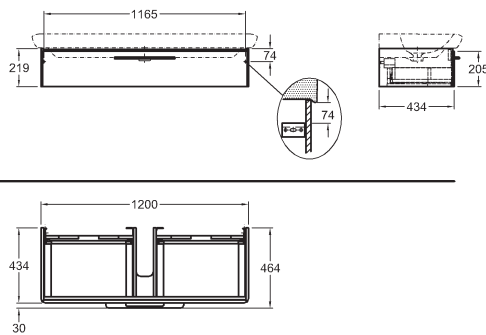

Washbasin cabinet

120 x 21.9 x 43.4 cm

Colour: white glossy
warm grey

Drawer with soft-close mechanism,
metal handle.

The set includes:

- mounting set
- mounting instruction

Can be combined with washbasin 130 cm, M21130000,
M21030000, M21530000, M21130900, M21030900,
M21530900.