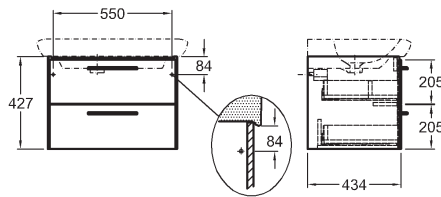

Washbasin cabinet

60 x 42.7 x 43.4 cm

Colour: white glossy
warm grey

2 drawers with soft-close mechanism,
2 metal handles.

The set includes:
- mounting set
- mounting instruction

Can be combined with washbasin 70 cm, M21170000,
M21171000, M21170900, M21171900.

Article No.

Weight
kg

Number of
pcs. per pallet

89456000

24.0

5

89466000

24.0

5