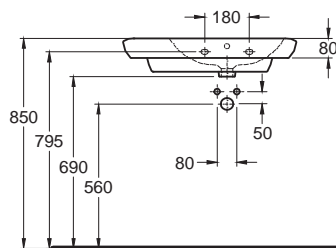

Weight
kg

18.8

Number of
pcs. per pallet

20

M21160900

18.8

16

Asymmetric washbasin 70 cm, right
with tap hole, with overflow
70 x 48 cm

Asymmetric washbasin 70 cm, left
with tap hole, with overflow
70 x 48 cm

Mounted on bolts.
Can be combined with washbasin cabinet 89456000, 89466000.
Can be put on the tabletop.

○

M21170000

19.0

16

M21170900