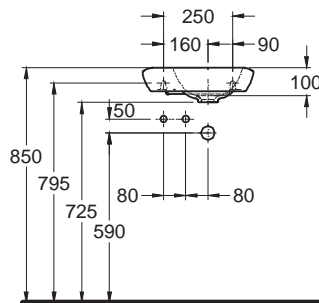

Outflow with chrome cover
(plastic rosette)

M22441000

6.5

44

M22441900

6.5

18

96009000

0.2

1