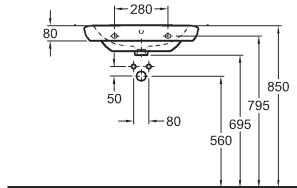

18

96009000

0.2

1

Handrinse basin 40 cm

with tap hole on the left side, without overflow
40 x 28 cm

Mounted on bolts.

Can be combined with washbasin cabinet 89453000, 89463000.
Can be put on the tabletop.

0.2

1

Washbasin 60 cm
with tap hole, with overflow
60 x 48 cm

Mounted on bolts.
Can be combined with half-pedestal M27100000
or washbasin cabinet 89455000, 89465000.
Can be put on the tabletop.

○

M21160000