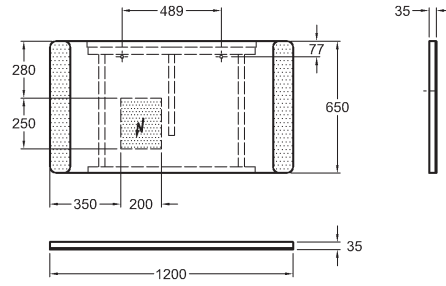

33.5

5

Mirror with LED lightning
integrated light switch, power LED
40 x 80 x 3 cm

Colour: sides - satin aluminium

8W, 24V, 4000K, IP44

88421000

5.3

15

Mirror with LED lightning
integrated light switch, power LED
120 x 65 x 3 cm

Colour: sides - satin aluminium

24W, 24V, 4000K, IP44

Article No.	Weight kg	Number of pcs. per pallet
88425000	12.5	10

LIFE!