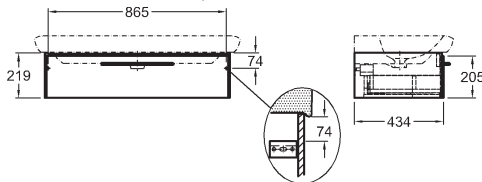

Washbasin cabinet

90 x 21.9 x 43.4 cm

Colour: white glossy
warm grey

Drawer with soft-close mechanism, metal handle.

The set includes:

- mounting set
- mounting instruction

Can be combined with washbasin 100 cm, M21110000, M21010000, M21510000, M21110900, M21010900, M21510900.