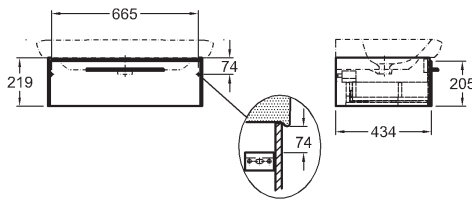

Washbasin cabinet

70 x 21.9 x 43.4 cm

Colour: white glossy
warm grey

Drawer with soft-close mechanism, metal handle.

The set includes:

- mounting set
- mounting instruction

Can be combined with washbasin 80 cm, M21180000, M21180900.