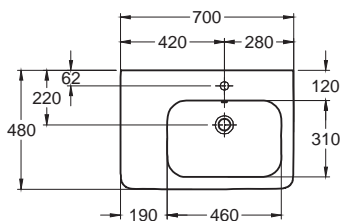

Handrinse basin 40 cm

with tap hole on the right side, without overflow
40 x 28 cm

Mounted on bolts.

Can be combined with washbasin cabinet 89453000, 89463000.
Can be put on the tabletop.

Outflow with chrome cover
(plastic rosette)

Weight
kg

18.8

Number of
pcs. per pallet

20

M21160900

18.8

16

Asymmetric washbasin 70 cm, right
with tap hole, with overflow
70 x 48 cm

Asymmetric washbasin 70 cm, left
with tap hole, with overflow
70 x 48 cm

Mounted on bolts.
Can be combined with washbasin cabinet 89456000, 89466000.
Can be put on the tabletop.

○

M21170000

19.0

16

M21170900