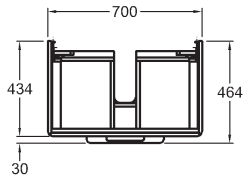

Washbasin cabinet

70 x 21.9 x 43.4 cm

Colour: white glossy
warm grey

Drawer with soft-close mechanism, metal handle.

The set includes:

- mounting set
- mounting instruction

Can be combined with washbasin 80 cm, M21180000, M21180900.