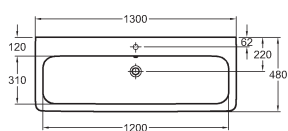

26.5

8

Washbasin 130 cm
with tap hole, with overflow
130 x 48 cm

Mounted on bolts.

Can be combined with half-pedestal M27100000
or washbasin cabinet 89462000, 89472000, 89461000, 89471000.
Can be put on the tabletop.