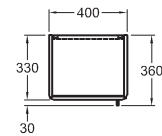

High side cabinet
40 x 170 x 33.1 cm

Colour: white glossy
warm grey

Door with soft-close mechanism, metal handle.
Door can be either left- or right-mounted.

Mirror on the inner side of the door.
2 fixed shelves made of chipboard.
4 adjustable glass shelves.

The set includes:
- mounting set
- mounting instruction