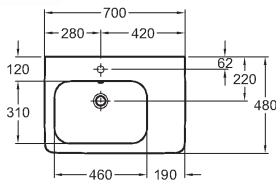

○

M21171000

19.0

16

M21171900

19.0

16