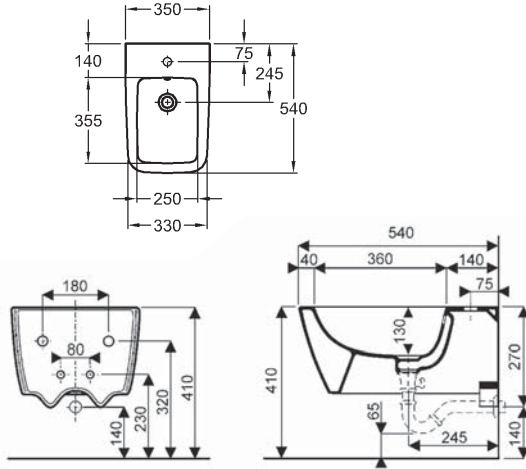

Handrinse basin 40 cm

with tap hole on the right side, without overflow
40 x 28 cm

Mounted on bolts.

Can be combined with washbasin cabinet 89453000, 89463000.
Can be put on the tabletop.

Outflow with chrome cover
(plastic rosette)

Wall hung bidet

Mounting set included in the set.

M25100000	18.0	16
M25100900	18.0	16

Washbasin cabinet

31.4 x 45.4 x 23.1 cm

Colour: white glossy

warm grey

Door with soft-close mechanism, metal handle.