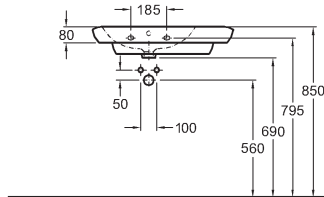

○

M21171000

19.0

16

M21171900

19.0

16