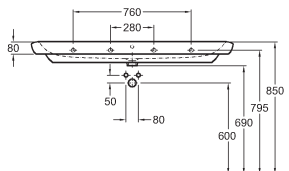

○

M21030000

34.0

8

M21030900

34.0

8

○ Product available with Reflex Kolo coating.