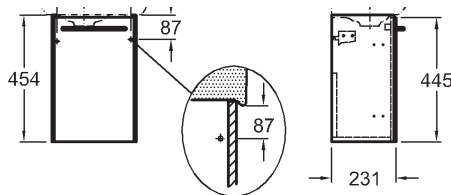

Handrinse basin 40 cm

with tap hole on the right side, without overflow
40 x 28 cm

Mounted on bolts.

Can be combined with washbasin cabinet 89453000, 89463000.
Can be put on the tabletop.

Outflow with chrome cover
(plastic rosette)

Wall hung bidet

Mounting set included in the set.

M25100000	18.0	16
M25100900	18.0	16

Washbasin cabinet

31.4 x 45.4 x 23.1 cm

Colour: white glossy

warm grey

Door with soft-close mechanism, metal handle.

Door can be either left or right-mounted.

The set includes:

- mounting set
- mounting instruction

Can be combined with washbasin 40 cm, M22440000, M22441000, M22440900, M22441900.

89453000	5.6	5
89463000	5.6	5