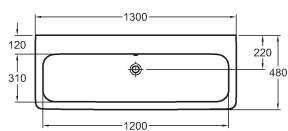

○

M21030000

34.0

8

M21030900

34.0

8

○ Product available with Reflex Kolo coating.