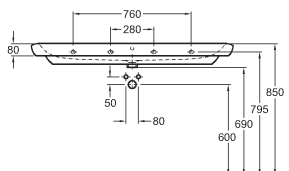

26.5

8

Washbasin 130 cm
with tap hole, with overflow
130 x 48 cm

Mounted on bolts.

Can be combined with half-pedestal M27100000
or washbasin cabinet 89462000, 89472000, 89461000, 89471000.
Can be put on the tabletop.