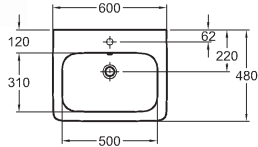

Handrinse basin 40 cm

with tap hole on the right side, without overflow
40 x 28 cm

Mounted on bolts.

Can be combined with washbasin cabinet 89453000, 89463000.
Can be put on the tabletop.

Outflow with chrome cover
(plastic rosette)

18

96009000

0.2

1

Handrinse basin 40 cm

with tap hole on the left side, without overflow
40 x 28 cm

Mounted on bolts.

Can be combined with washbasin cabinet 89453000, 89463000.
Can be put on the tabletop.

0.2

1

Washbasin 60 cm
with tap hole, with overflow
60 x 48 cm

Mounted on bolts.
Can be combined with half-pedestal M27100000
or washbasin cabinet 89455000, 89465000.
Can be put on the tabletop.

○

M21160000

Weight
kg

18.8

Number of
pcs. per pallet

20

M21160900

18.8

16

Asymmetric washbasin 70 cm, right
with tap hole, with overflow
70 x 48 cm