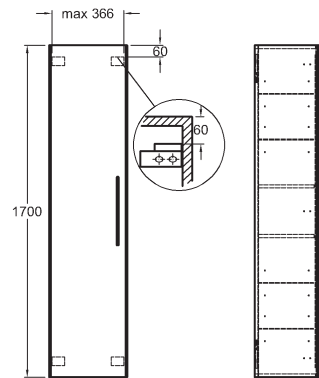

High side cabinet
40 x 170 x 33.1 cm

Colour: white glossy
warm grey

Door with soft-close mechanism, metal handle.
Door can be either left- or right-mounted.

Mirror on the inner side of the door.
2 fixed shelves made of chipboard.
4 adjustable glass shelves.

The set includes:
- mounting set
- mounting instruction