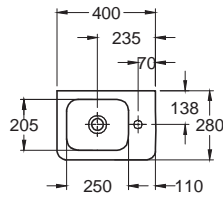

Handrinse basin 40 cm

with tap hole on the right side, without overflow
40 x 28 cm

Mounted on bolts.

Can be combined with washbasin cabinet 89453000, 89463000.
Can be put on the tabletop.

Outflow with chrome cover
(plastic rosette)

18

96009000

0.2

1

Handrinse basin 40 cm

with tap hole on the left side, without overflow
40 x 28 cm

Mounted on bolts.

Can be combined with washbasin cabinet 89453000, 89463000.
Can be put on the tabletop.

Weight
kg

18.8

Number of
pcs. per pallet

20

M21160900

18.8

16

Asymmetric washbasin 70 cm, right
with tap hole, with overflow
70 x 48 cm