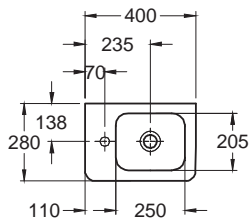

M22441000

6.5

44

M22441900

6.5

18

96009000

0.2

1