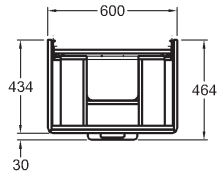

Washbasin cabinet

60 x 42.7 x 43.4 cm

Colour: white glossy
warm grey

2 drawers with soft-close mechanism,
2 metal handles.

The set includes:
- mounting set
- mounting instruction

Can be combined with washbasin 70 cm, M21170000,
M21171000, M21170900, M21171900.

Article No.

Weight
kg

Number of
pcs. per pallet

89456000

24.0

5

89466000

24.0

5