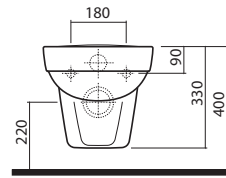

VARIUS

Series available with  coating

	Article No.	Weight kg	Number of pcs. per pallet
 <p>Furniture washbasin 80 cm with tap hole, with overflow 80 x 48 cm</p> 	<p>○ K31980000</p>	<p>25.0</p>	<p>6K</p>
	<p>○ K31980900</p>	<p>25.0</p>	<p>6K</p>
 <p>Furniture washbasin 100 cm with tap hole, with overflow 100 x 48 cm</p> 	<p>○ K31900000</p>	<p>32.0</p>	<p>6K</p>
	<p>○ K31900900</p>	<p>32.0</p>	<p>6K</p>
 <p>WC pack consists of:</p> <ul style="list-style-type: none"> - floor standing close-coupled pan with multioutflow - cistern 3/6 l, side water supply <p>WC pack consists of:</p> <ul style="list-style-type: none"> - floor standing close-coupled pan with multioutflow - cistern 3/6 l, bottom water supply <p>Mounting set included in the set.</p> <p>Can be combined with K30111000 or K30113000 toilet seat.</p> 	<p>○ K39000000</p>	<p>34.5</p>	<p>6K</p>
	<p>○ K39000900</p>	<p>34.5</p>	<p>6K</p>
	<p>○ K39001000</p>	<p>35.5</p>	<p>6K</p>
	<p>○ K39001900</p>	<p>35.5</p>	<p>6K</p>

○ Product available with Reflex Kolo coating.

VARIUS

Series available with  coating

VARIUS

Wall hung pan

Can be combined with K30111000 or K30113000 toilet seats. ○
The set includes mounting fixation, inlet pipe, outflow pipe.