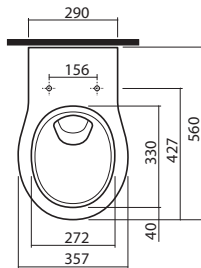

Article No.

Weight
kg

Number of
pcs. per pallet

K33100000

15.3

16K

K33100900

15.3

16K

Toilet seat

hard, made of Duroplast, metal hinges

Toilet seats packed in carton boxes at 5 pcs.

K30111000

-

5

Toilet seat

hard, made of Duroplast, soft-close, metal hinges.

Toilet seats packed in carton boxes at 5 pcs.

K30113000

-

5

○ Product available with Reflex Kolo coating.