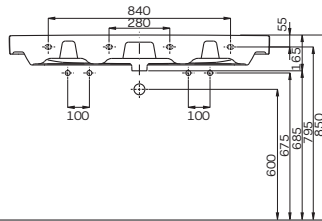

TRAFFIC

TRAFFIC

Series available with  coating

Furniture washbasin 120 cm
with double tap hole, with overflow
120 x 48 cm

Mounted on bolts.
Can be combined with L97100000 half-pedestal or 89439000, 89440000 washbasin cabinet.
Can be mounted on countertop.