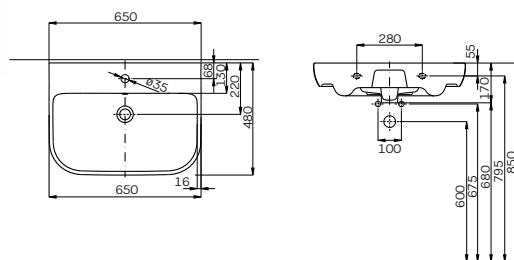

with tap hole, with overflow
60 x 48 cm

Mounted on bolts.
Can be combined with L97100000 half-pedestal.
Can be mounted on countertop.

○

L91160000

15.5

20

L91160900

15.5

16

Washbasin 65 cm

with tap hole, with overflow
65 x 48 cm

Mounted on bolts.
Can be combined with L97100000 half-pedestal.
Can be mounted on countertop.

○

L91165000

16.5

16

L91165900

16.5

10

○ Product available with Reflex Kolo coating.

TRAFFIC

Series available with  Reflex Kolo coating

	Article No.	Weight kg	Number of pcs. per pallet
<div data-bbox="145 254 352 556"> </div> <div data-bbox="427 239 675 323"> <p>Washbasin 70 cm with tap hole, with overflow 70 x 48 cm</p> </div> <div data-bbox="427 353 874 437"> <p>Mounted on bolts. Can be combined with L97100000 half-pedestal. Can be mounted on countertop.</p> </div> <div data-bbox="347 541 869 797"> </div>	<p>○</p> <p>L91170000</p> <p>L91170900</p>	<p>18.5</p> <p>18.5</p>	<p>16</p> <p>10</p>
<div data-bbox="161 836 328 1116"> </div> <div data-bbox="427 838 718 922"> <p>Furniture washbasin 45 cm with tap hole, with overflow 45 x 36 cm</p> </div> <div data-bbox="427 950 1021 1034"> <p>Mounted on bolts. Can be combined with 89431000, 89432000 washbasin cabinet. Can be mounted on countertop.</p> </div> <div data-bbox="363 1116 861 1369"> </div>	<p>○</p> <p>L92145000</p> <p>L92145900</p>	<p>9.9</p> <p>9.9</p>	<p>36</p> <p>18</p>
<div data-bbox="145 1412 336 1714"> </div> <div data-bbox="427 1407 718 1491"> <p>Furniture washbasin 60 cm with tap hole, with overflow 60 x 48 cm</p> </div> <div data-bbox="427 1519 1005 1632"> <p>Mounted on bolts. Can be combined with L97100000 half-pedestal or 89433000, 89434000 washbasin cabinet. Can be mounted on countertop.</p> </div> <div data-bbox="347 1692 861 1951"> </div>	<p>○</p> <p>L91161000</p> <p>L91161900</p>	<p>15.5</p> <p>15.5</p>	<p>20</p> <p>16</p>