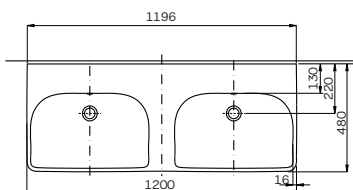

○

L91021000

32.3

8

L91021900

32.3

8