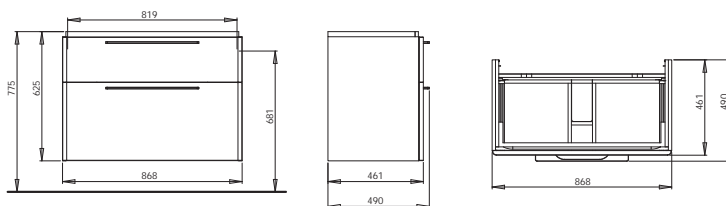

89437000

38.5

2

89438000

38.5

2

89527000

38.5

2

89504000

38.5

2

89533000

38.5

2