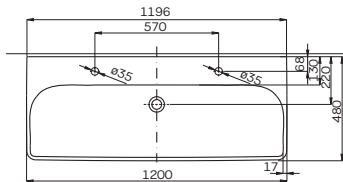

TRAFFIC

TRAFFIC

Series available with  coating

Furniture washbasin 120 cm
with double tap hole, with overflow
120 x 48 cm

Mounted on bolts.
Can be combined with L97100000 half-pedestal or 89439000, 89440000 washbasin cabinet.
Can be mounted on countertop.