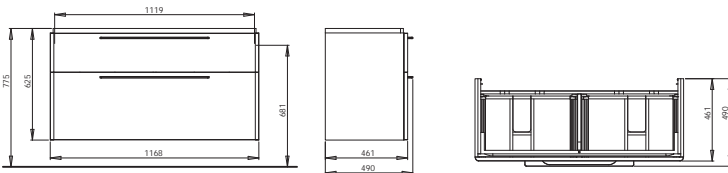

Washbasin cabinet
116.8 x 62.5 x 46.1 cm

1. Colour: white glossy
   light grey glossy
   grey oak
   white ash

NOVELTY anthracite

2 drawers with soft-close system, chrome handles.

Can be combined with L91021000, L91521000, L91021900, L91521900 washbasin.

1. The set includes:
   - handles
   - mounting set
   - mounting instruction