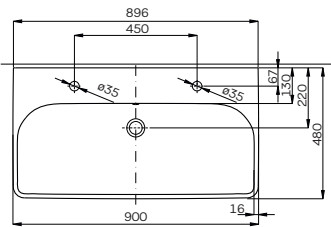

TRAFFIC

Series available with Reflex Kolo coating

Furniture washbasin 90 cm
with double tap hole, with overflow
90 x 48 cm

Mounted on bolts.
Can be combined with L97100000 half-pedestal or 89437000, 89438000 washbasin cabinet.
Can be mounted on countertop.

○

Article No.	Weight kg	Number of pcs. per pallet

L91590000	23.6	8
L91590900	23.6	8