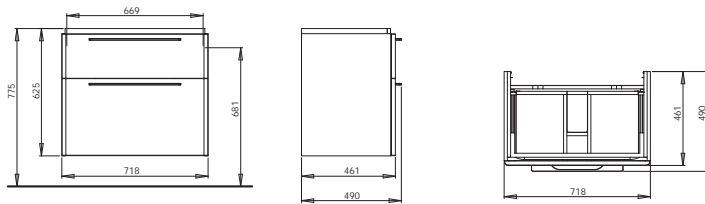

Washbasin cabinet

71.8 x 62.5 x 46.1 cm

1. Colour: white glossy
   light grey glossy
   grey oak
   white ash

NOVELTY anthracite

2 drawers with soft-close system, chrome handles.

Can be combined with L91175000, L91175900 washbasin.

The set includes:

- handles
- mounting set
- mounting instruction

Article No.

Weight
kg

Number of
pcs. per pallet

89435000

34.5

4

89436000

34.5

4

89526000

34.5

4

89503000

34.5

4

89532000

34.5

4