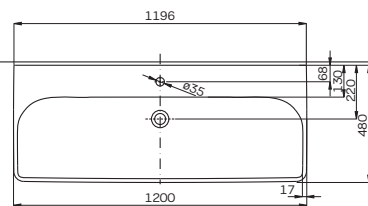

Furniture washbasin 120 cm
with tap hole, with overflow
120 x 48 cm

Mounted on bolts.
Can be combined with L97100000 half-pedestal or 89439000, 89440000 washbasin cabinet.
Can be mounted on countertop.

○

L91120000	29.7	8
L91120900	29.7	8