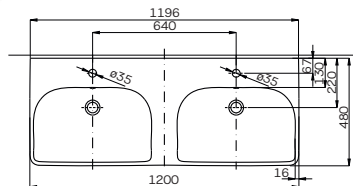

8

Furniture double washbasin 120 cm
with double tap hole, with double overflow
120 x 48 cm

Mounted on bolts.
Can be combined with L97100000 half-pedestal or 89441000, 89442000 washbasin cabinet.
Can be mounted on countertop.