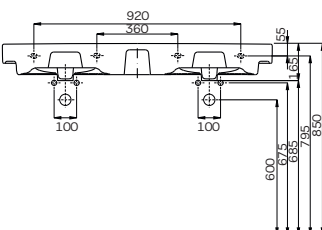

○

L91021000

32.3

8

L91021900

32.3

8