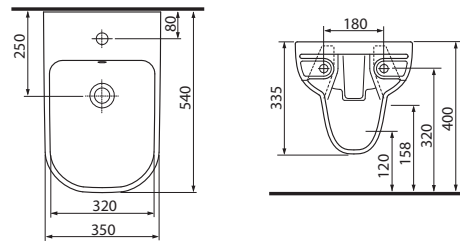

Wall hung bidet

with tap hole