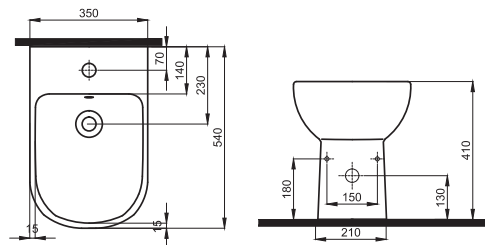

Floor standing bidet

with tap hole