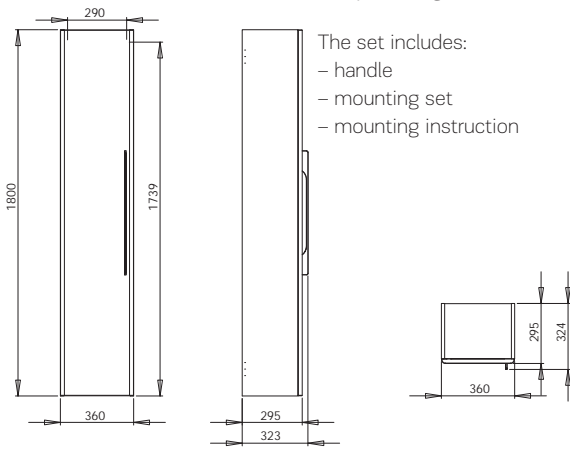

Tall side cabinet

36 x 180 x 29.5 cm

1. Colour:
2. white glossy
   - light grey glossy
   - grey oak
   - white ash
   - NOVELTY anthracite

Door with soft-close system, chrome handle.
Door can be either left- or right- mounted.

- Mirror on interior door.
- 1 nonadjustable chipboard shelf.
- 4 adjustable glass shelves.

1. The set includes:
2. handle
   - mounting set
   - mounting instruction

Article No.	Weight kg	Number of pcs. per pallet
88419000	34.4	6
88420000	34.4	6
88472000	34.4	6
88466000	34.4	6
88473000	34.4	6

KOLO furniture packed in carton boxes.