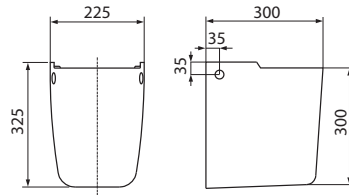

TRAFFIC

Series available with coating

Half-pedestal

Can be combined with L91155000, L91160000, L91165000, L91170000, L91161000, L91175000, L91190000, L91590000, L91090000, L91120000, L91520000, L91020000, L91521000, L91021000, L91155900, L91160900, L91165900, L91170900, L91161900, L91175900, L91190900, L91590900, L91090900, L91120900, L91520900, L91020900, L91521900, L91021900 washbasin.

Mounting set included in the set.