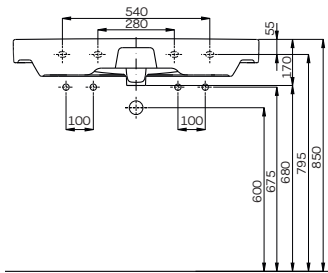

TRAFFIC

Series available with Reflex Kolo coating

Furniture washbasin 90 cm
with double tap hole, with overflow
90 x 48 cm

Mounted on bolts.
Can be combined with L97100000 half-pedestal or 89437000, 89438000 washbasin cabinet.
Can be mounted on countertop.

○

Article No.	Weight kg	Number of pcs. per pallet

L91590000	23.6	8
L91590900	23.6	8