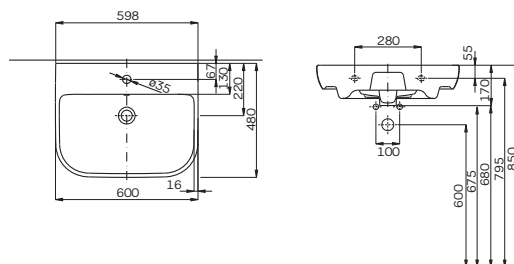

TRAFFIC

Series available with  Reflex Kolo coating

Washbasin 55 cm

with tap hole, with overflow
55 x 48 cm

Mounted on bolts.
Can be combined with L97100000 half-pedestal.
Can be mounted on countertop.

○

L91155000

Weight
kg

Number of
pcs. per pallet

15.0

20

L91155900

15.0

16

Washbasin 60 cm

with tap hole, with overflow
60 x 48 cm

Mounted on bolts.
Can be combined with L97100000 half-pedestal.
Can be mounted on countertop.

○

L91160000

15.5

20

L91160900

15.5

16

Washbasin 65 cm

with tap hole, with overflow
65 x 48 cm

Mounted on bolts.
Can be combined with L97100000 half-pedestal.
Can be mounted on countertop.

○

L91165000

16.5

16