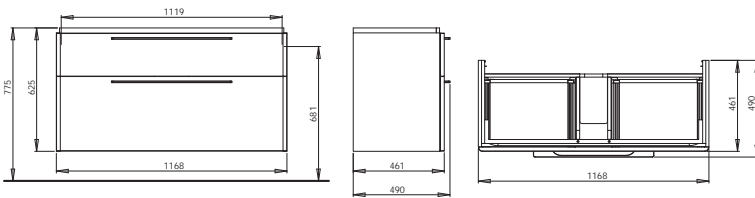

Washbasin cabinet
116.8 x 62.5 x 46.1 cm

1. Colour: white glossy
   light grey glossy
   grey oak
   white ash

NOVELTY anthracite

2 drawers with soft-close system, chrome handles.

Can be combined with L91120000, L91020000, L91520000, L91120900, L91020900, L91520900 washbasin.

1. The set includes:
   - handles
   - mounting set
   - mounting instruction

Article No.	Weight kg	Number of pcs. per pallet
89439000	57.5	2
89440000	57.5	2
89528000	57.5	2
89505000	57.5	2
89534000	57.5	2

Washbasin cabinet
116.8 x 62.5 x 46.1 cm

1. Colour: white glossy
   light grey glossy
   grey oak
   white ash

NOVELTY anthracite

2 drawers with soft-close system, chrome handles.

Can be combined with L91021000, L91521000, L91021900, L91521900 washbasin.

1. The set includes:
   - handles
   - mounting set
   - mounting instruction

89441000	57.0	2
89442000	57.0	2
89529000	57.0	2
89506000	57.0	2
89535000	57.0	2