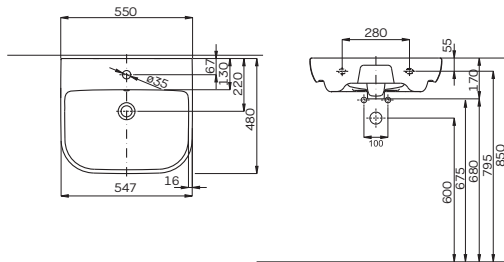

TRAFFIC

Series available with  Reflex Kolo coating

Washbasin 55 cm

with tap hole, with overflow
55 x 48 cm

Mounted on bolts.
Can be combined with L97100000 half-pedestal.
Can be mounted on countertop.

○

L91155000

with tap hole, with overflow
60 x 48 cm

Mounted on bolts.
Can be combined with L97100000 half-pedestal.
Can be mounted on countertop.

○

L91160000

15.5

20

L91160900

15.5

16

Washbasin 65 cm

with tap hole, with overflow
65 x 48 cm

Mounted on bolts.
Can be combined with L97100000 half-pedestal.
Can be mounted on countertop.

○

L91165000

16.5

16