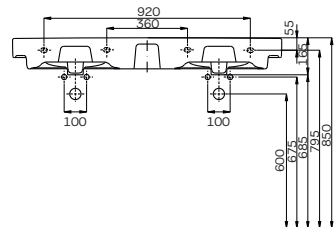

Furniture double washbasin 120 cm
without tap hole, with double overflow
120 x 48 cm

○

L91520000

Weight
kg

29.7

Number of
pcs. per pallet

8

L91520900

29.7

8

Mounted on bolts.
Can be combined with L97100000 half-pedestal or 89441000, 89442000 washbasin cabinet.
Can be mounted on countertop.

○

L91521000

32.3

8

L91521900

32.3

8