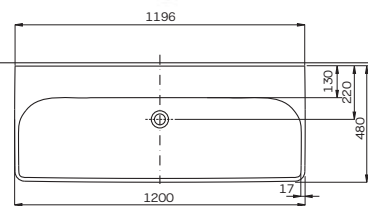

Furniture washbasin 120 cm
without tap hole, with overflow
120 x 48 cm

Mounted on bolts.
Can be combined with L97100000 half-pedestal or 89439000, 89440000 washbasin cabinet.
Can be mounted on countertop.

○

L91020000	29.7	8
L91020900	29.7	8

○ Product available with Reflex Kolo coating.

TRAFFIC