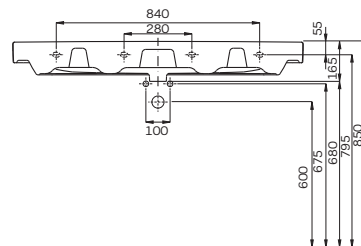

Furniture washbasin 120 cm
without tap hole, with overflow
120 x 48 cm

Mounted on bolts.
Can be combined with L97100000 half-pedestal or 89439000, 89440000 washbasin cabinet.
Can be mounted on countertop.

○

L91020000	29.7	8
L91020900	29.7	8

○ Product available with Reflex Kolo coating.

TRAFFIC