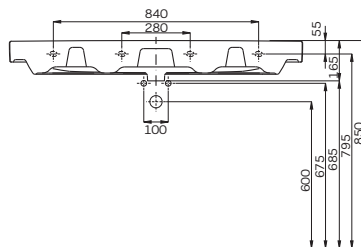

Furniture washbasin 120 cm
with tap hole, with overflow
120 x 48 cm

Mounted on bolts.
Can be combined with L97100000 half-pedestal or 89439000, 89440000 washbasin cabinet.
Can be mounted on countertop.

○

L91120000	29.7	8
L91120900	29.7	8