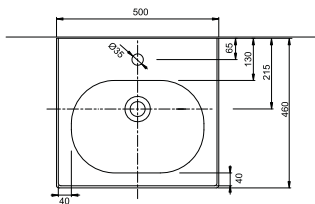

16 K

Rectangular washbasin with oval basin 50 cm

with tap hole, with overflow
50 x 46 cm

Mounted on bolts.

Can be combined with decorative oval siphon bottle 99107000, decorative rectangular siphon bottle 99108000 and drain valve 99111000 or available in set with washbasin cabinet.

TWINS

Series available with  coating

Washbasin with rectangular basin 60 cm

with tap hole, with overflow
60 x 46 cm

Mounted on bolts.

Can be combined with decorative oval siphon bottle 99107000, decorative rectangular siphon bottle 99108000 and drain valve 99111000 or available in set with washbasin cabinet.