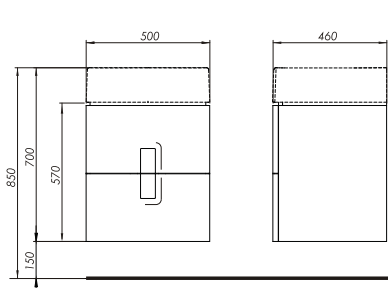

Washbasin cabinet

50 x 57 x 46 cm

Colour:
white glossy

silver grey

black mat

2 drawers with soft-close mechanism.

The set includes:

- mounting set
- mounting instruction
- handle

Can be combined with L51150000, L51150900, L51151000, L51151900 washbasin.

To be combined with legs chrome (price for 2 pcs.).

Article No.

Weight
kg

Number of
pcs. per pallet

89489000

21.0

5

89490000

21.0

5

89491000

21.0

5

99487000

0.5

1

TWINS/
MOD0