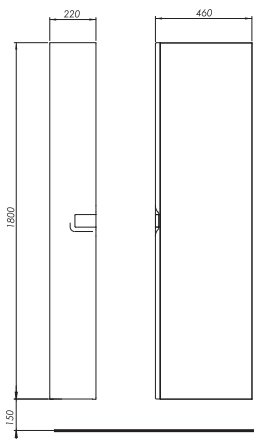

5

99487000

0.5

1

Article No.	Weight kg	Number of pcs. per pallet
88460000	30.0	5
88461000	30.0	5
88462000	30.0	5
88463000	44.0	5
88464000	44.0	5
88465000	44.0	5

High side cabinet
35 x 180 x 27.5 cm

Colour:
white glossy

Colour:
white glossy

silver grey

black mat

Cargo with soft-close mechanism.
5 fixed shelves made of chipboard.

The set includes:

- mounting set
- mounting instruction
- handle

Cabinet with mirror

50 x 70 x 15 cm

Cabinet with mirror

60 x 70 x 15 cm

Door with soft-close mechanism.
2 adjustable glass shelves.

Door can be mounted on the right or left side.

88457000

13.0

5

Article No.	Weight kg	Number of pcs. per pallet
88455000	6.0	5
88458000	8.0	5

Mirror
50 x 70 x 2.6 cm

Mirror
60 x 70 x 2.6 cm

TWINS/
MODO