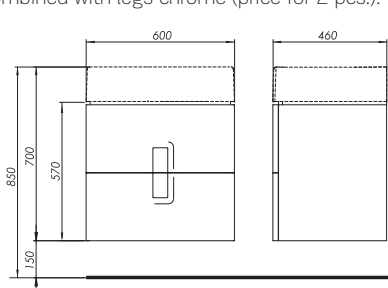

Washbasin cabinet

60 x 57 x 46 cm

Colour:
white glossy

silver grey

black mat

2 drawers with soft-close mechanism.

The set includes:

- mounting set
- mounting instruction
- handle

Can be combined with L51160000, L51160900, L51161000, L51161900 washbasin.

To be combined with legs chrome (price for 2 pcs.).