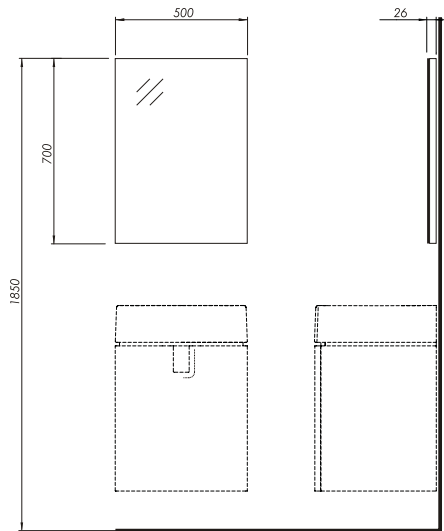

5

99487000

0.5

1

Article No.	Weight kg	Number of pcs. per pallet
88460000	30.0	5
88461000	30.0	5
88462000	30.0	5
88463000	44.0	5
88464000	44.0	5
88465000	44.0	5

High side cabinet
35 x 180 x 27.5 cm

Colour:
white glossy

Door with soft-close mechanism.
2 adjustable glass shelves.

Door can be mounted on the right or left side.

Article No.

Weight
kg

Number of
pcs. per pallet

88454000

11.0

5

Cabinet with mirror

60 x 70 x 15 cm

Door with soft-close mechanism.
2 adjustable glass shelves.

Door can be mounted on the right or left side.

88457000

13.0

5

Article No.	Weight kg	Number of pcs. per pallet
88455000	6.0	5
88458000	8.0	5

Mirror
50 x 70 x 2.6 cm

Mirror
60 x 70 x 2.6 cm

TWINS/
MODO