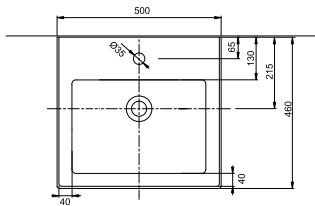

TWINS

Series available with  KOLO coating

Washbasin with rectangular basin 50 cm

with tap hole, with overflow
50 x 46 cm

Mounted on bolts.

Can be combined with decorative oval siphon bottle 99107000, decorative rectangular siphon bottle 99108000 and drain valve 99111000 or available in set with washbasin cabinet.

16 K

Rectangular washbasin with oval basin 50 cm

with tap hole, with overflow
50 x 46 cm

Mounted on bolts.

Can be combined with decorative oval siphon bottle 99107000, decorative rectangular siphon bottle 99108000 and drain valve 99111000 or available in set with washbasin cabinet.