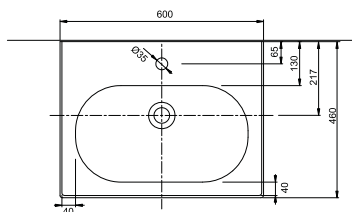

Washbasin with oval basin 60 cm

with tap hole, with overflow
60 x 46 cm

Mounted on bolts.

Can be combined with decorative oval siphon bottle 99107000, decorative rectangular siphon bottle 99108000 and drain valve 99111000 or available in set with washbasin cabinet.

Can be combined with Domino cabinets.*