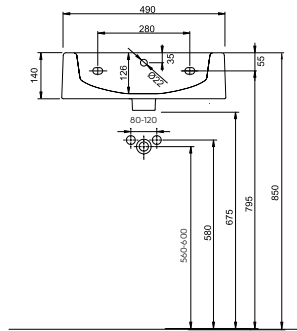

TWINS

Series available with  KOLO coating

Washbasin with rectangular basin 50 cm

with tap hole, with overflow
50 x 46 cm

Mounted on bolts.

Can be combined with decorative oval siphon bottle 99107000, decorative rectangular siphon bottle 99108000 and drain valve 99111000 or available in set with washbasin cabinet.

○

L51150000

Weight
kg

16.0

Number of
pcs. per pallet

16 K

L51150900

16.0