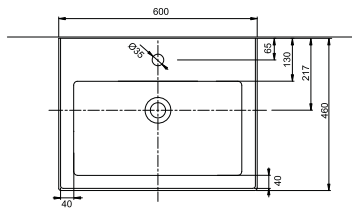

TWINS

Series available with coating

Washbasin with rectangular basin 60 cm

with tap hole, with overflow
60 x 46 cm

Mounted on bolts.

Can be combined with decorative oval siphon bottle 99107000, decorative rectangular siphon bottle 99108000 and drain valve 99111000 or available in set with washbasin cabinet.

Can be combined with Domino cabinets.*