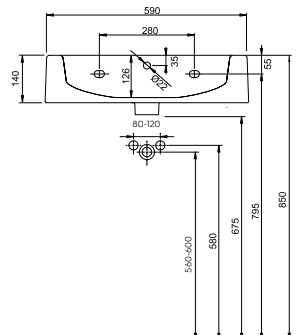

Washbasin with oval basin 60 cm

with tap hole, with overflow
60 x 46 cm

Mounted on bolts.

Can be combined with decorative oval siphon bottle 99107000, decorative rectangular siphon bottle 99108000 and drain valve 99111000 or available in set with washbasin cabinet.

Can be combined with Domino cabinets.*