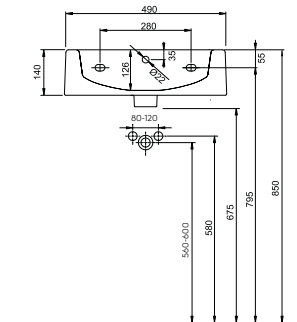

○

L51150000

Weight
kg

16.0

Number of
pcs. per pallet

16 K

L51150900

16.0

16 K

Rectangular washbasin with oval basin 50 cm

with tap hole, with overflow
50 x 46 cm

Mounted on bolts.

Can be combined with decorative oval siphon bottle 99107000, decorative rectangular siphon bottle 99108000 and drain valve 99111000 or available in set with washbasin cabinet.

TWINS

Series available with  coating

Washbasin with rectangular basin 60 cm

with tap hole, with overflow
60 x 46 cm

Mounted on bolts.

Can be combined with decorative oval siphon bottle 99107000, decorative rectangular siphon bottle 99108000 and drain valve 99111000 or available in set with washbasin cabinet.