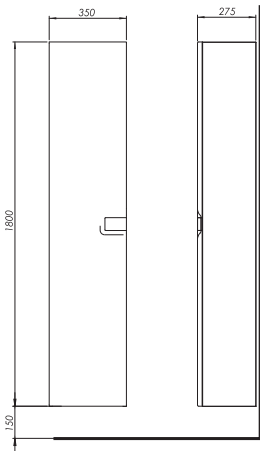

5

99487000

0.5

1

Article No.	Weight kg	Number of pcs. per pallet
88460000	30.0	5
88461000	30.0	5
88462000	30.0	5
88463000	44.0	5
88464000	44.0	5
88465000	44.0	5

High side cabinet
35 x 180 x 27.5 cm

Colour:
white glossy

silver grey

black mat

Door with soft-close mechanism.
6 adjustable glass shelves.

Door can be mounted on the right or left side.

The set includes:

- mounting set
- mounting instruction
- handle

High side cabinet, cargo
22 x 180 x 46 cm

Mirror
50 x 70 x 2.6 cm

Mirror
60 x 70 x 2.6 cm

TWINS/
MODO