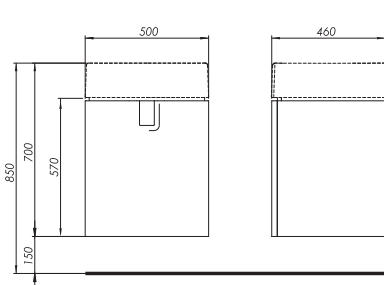

Article No.	Weight kg	Number of pcs. per pallet
89495000	20.0	5
89496000	20.0	5
89497000	20.0	5
99487000	0.5	1

Washbasin cabinet

50 x 57 x 46 cm

Colour:
white glossy

silver grey

black mat

Drawer with soft-close mechanism.
Adjustable shelf made of chipboard.

The set includes:

- mounting set
- mounting instruction
- handle

Can be combined with L51150000, L51150900,
L51151000, L51151900 washbasin.

To be combined with legs chrome (price for 2 pcs.).