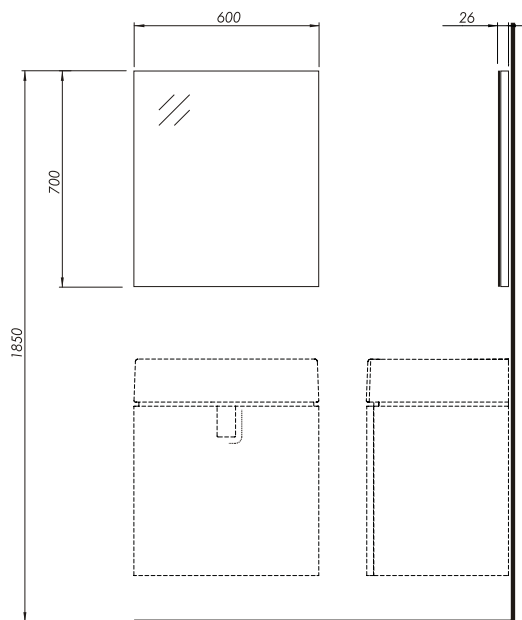

Door with soft-close mechanism.
2 adjustable glass shelves.

Door can be mounted on the right or left side.

Article No.

Weight
kg

Number of
pcs. per pallet

88454000

11.0

5

Cabinet with mirror

60 x 70 x 15 cm

Door with soft-close mechanism.
2 adjustable glass shelves.

Door can be mounted on the right or left side.

88457000

13.0

5

Article No.	Weight kg	Number of pcs. per pallet
88455000	6.0	5
88458000	8.0	5

Mirror
50 x 70 x 2.6 cm

Mirror
60 x 70 x 2.6 cm

TWINS/
MODO