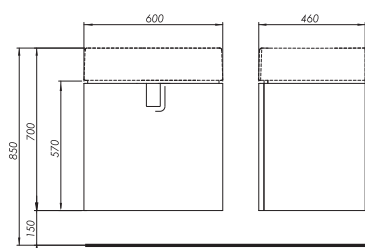

	Article No.	Weight kg	Number of pcs. per pallet
<div data-bbox="175 258 343 485" data-label="Image"> </div> <p>Washbasin cabinet with doors 50 x 57 x 46 cm</p> <p>Colour: white glossy</p> <p>silver grey</p> <p>black mat</p> <p>Door with soft-close mechanism. Adjustable shelf made of chipboard. Door can be mounted on the right or left side.</p> <p>The set includes: - mounting set - mounting instruction - handle</p> <p>Can be combined with L51150000, L51150900, L51151000, L51151900 washbasin.</p> <p>To be combined with legs chrome (price for 2 pcs.).</p> <div data-bbox="494 819 853 1088" data-label="Diagram"> </div>	<p>89483000</p> <p>89484000</p> <p>89485000</p> <p>99487000</p>	<p>18.0</p> <p>18.0</p> <p>18.0</p> <p>0.5</p>	<p>5</p> <p>5</p> <p>5</p> <p>1</p>
<div data-bbox="143 1142 335 1379" data-label="Image"> </div> <p>Washbasin cabinet with doors 60 x 57 x 46 cm</p> <p>Colour: white glossy</p> <p>silver grey</p> <p>black mat</p> <p>Door with soft-close mechanism. Adjustable shelf made of chipboard. Door can be mounted on the right or left side.</p> <p>The set includes: - mounting set - mounting instruction - handle</p> <p>Can be combined with L51160000, L51160900, L51161000, L51161900 washbasin.</p> <p>To be combined with legs chrome (price for 2 pcs.).</p> <div data-bbox="494 1724 853 1994" data-label="Diagram"> </div>	<p>89486000</p> <p>89487000</p> <p>89488000</p> <p>99487000</p>	<p>20.0</p> <p>20.0</p> <p>20.0</p> <p>0.5</p>	<p>5</p> <p>5</p> <p>5</p> <p>1</p>

60 x 57 x 46 cm

Colour:
white glossy

silver grey

black mat

Drawer with soft-close mechanism.
Adjustable shelf made of chipboard.

The set includes:

- mounting set
- mounting instruction
- handle

Can be combined with L51160000, L51160900,
L51161000, L51161900 washbasin.

To be combined with legs chrome (price for 2 pcs.).

Washbasin cabinet

50 x 57 x 46 cm

Colour:
white glossy

silver grey

black mat

2 drawers with soft-close mechanism.

The set includes: