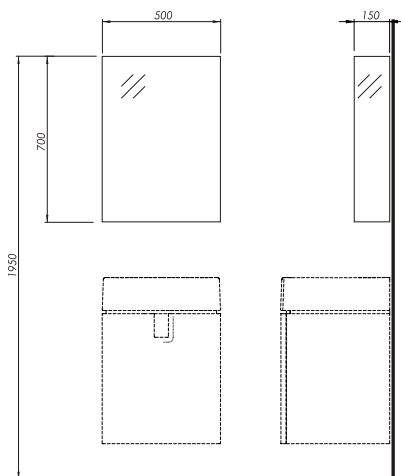

Cabinet with mirror

50 x 70 x 15 cm

Door with soft-close mechanism.
2 adjustable glass shelves.

Door can be mounted on the right or left side.