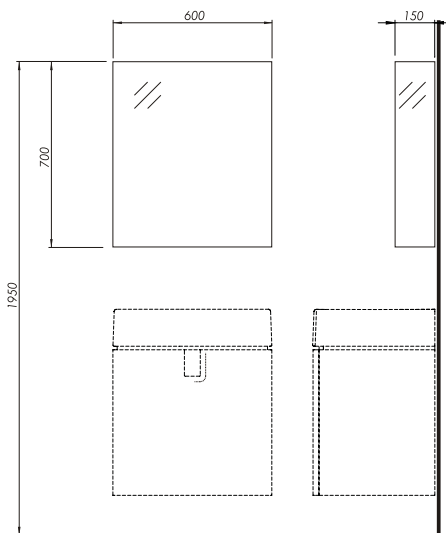

Colour:
white glossy

silver grey

black mat

Cargo with soft-close mechanism.
5 fixed shelves made of chipboard.

The set includes:

- mounting set
- mounting instruction
- handle

Cabinet with mirror

50 x 70 x 15 cm

Door with soft-close mechanism.
2 adjustable glass shelves.

Door can be mounted on the right or left side.

Article No.

Weight
kg

Number of
pcs. per pallet

88454000

11.0

5

Cabinet with mirror

60 x 70 x 15 cm

Door with soft-close mechanism.
2 adjustable glass shelves.

Door can be mounted on the right or left side.

88457000

13.0

5

Article No.	Weight kg	Number of pcs. per pallet
88455000	6.0	5
88458000	8.0	5

Mirror
50 x 70 x 2.6 cm

Mirror
60 x 70 x 2.6 cm

TWINS/
MODO