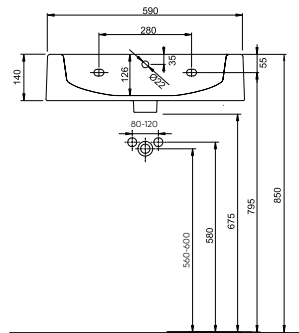

TWINS

Series available with coating

Washbasin with rectangular basin 60 cm

with tap hole, with overflow
60 x 46 cm

Mounted on bolts.

Can be combined with decorative oval siphon bottle 99107000, decorative rectangular siphon bottle 99108000 and drain valve 99111000 or available in set with washbasin cabinet.

Can be combined with Domino cabinets.*