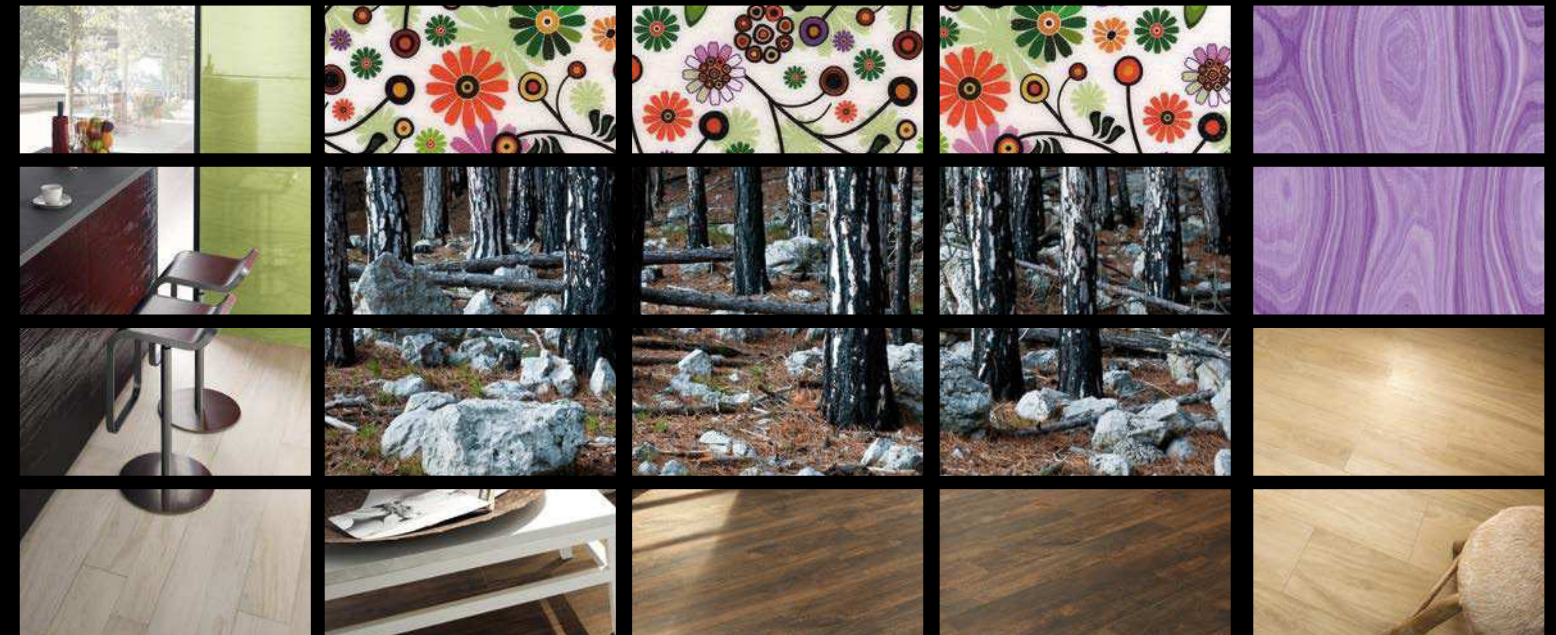

Un'affascinante ricchezza d'espressione questa è la natura: la sua bellezza, la varietà nelle sue forme, l'armonia nei suoi colori. La necessità di salvaguardarla e la voglia di ispirarsi alla sua perfezione, tutto questo è Lignum. Una collezione di ceramiche nata per coniugare l'unicità della natura alla resistenza nel tempo del gres porcellanato, una linea di superfici per ambire alla tutela dell'ambiente senza compromettere le esigenze dell'abitare moderno.

Nature is a fascinating wealth of expression: its beauty, the variety of shapes and the harmony of its colours. Lignum is the need to safeguard nature and the desire to be inspired by its perfection. A collection of ceramic tiles that combines the uniqueness of nature with the resistance over time of porcelain stoneware; a line of surfaces that safeguards the environment without compromising modern living needs.

La nature s'exprime à travers une richesse d'expression fascinante: sa beauté, la variété au niveau de ses formes, l'harmonie des couleurs. La nécessité de la protéger et l'envie de sa perfection: Lignum réalise tout cela. Une collection de céramiques née pour conjuguer l'unicité de la nature et la résistance dans le temps du grès cérame, une ligne de surfaces pour la protection de l'environnement sans compromettre les exigences de l'habitation moderne.

Ein reizvoller Reichtum von Ausdruck, das ist die Natur: ihre Schönheit, ihre Vielfalt in den Formen, ihre Harmonie in den Farben.

Die Notwendigkeit sie zu schützen und der Wille, an ihrer Perfektion Beispiel zu nehmen, das ist Lignum. Eine Keramikkollektion, die entstand, um das Einzigartige der Natur mit der dauerhaften Widerstandsfähigkeit des Feinsteinzeugs zu verbinden. Eine Serie von Oberflächen, um zum Umweltschutz beizutragen, ohne die Erfordernisse des modernen Wohnens zu vernachlässigen.

Con su bellezza, la variedad de sus formas y la armonía de sus colores, la naturaleza ofrece una fascinante riqueza expresiva. La necesidad de salvaguardarla y la voluntad de inspirarse en su perfección, todo esto es Lignum. Una colección de cerámicas nacida para conjugar la unicidad de la naturaleza con la durabilidad del gres porcelánico, una línea de superficies para proteger el ambiente sin comprometer los requerimientos de la moderna habitación.

ΈΝΑΣ ΣΥΝΑΡΠΑΣΤΙΚΟΣ ΠΛΟΥΤΟΣ ΕΚΦΡΑΣΗΣ, ΑΥΤΗ ΕΙΝΑΙ Η ΦΥΣΗ: Η ΟΜΟΡΦΙΑ ΤΗΣ, Η ΠΟΙΚΙΛΟΜΟΡΦΙΑ ΤΗΣ, Η ΑΡΜΟΝΙΑ ΤΩΝ ΧΡΩΜΑΤΩΝ ΤΗΣ. Η ΑΝΑΓΚΗ ΤΗΣ ΔΙΑΦΥΛΑΞΗΣ ΤΗΣ ΚΑΙ Η ΕΠΙΘΥΜΙΑ ΜΑΣ ΝΑ ΕΜΠΝΕΥΣΤΟΥΜΕ ΑΠΟ ΤΗΝ ΤΕΛΕΙΟΤΗΤΑ ΤΗΣ, ΟΛΑ ΑΥΤΑ ΑΠΕΙΚΟΝΙΖΟΥΝ ΤΗ ΣΕΙΡΑ LIGNUM. ΜΙΑ ΣΥΛΛΟΓΗ ΚΕΡΑΜΙΚΩΝ ΠΟΥ ΔΗΜΙΟΥΡΓΗΘΗΚΕ ΓΙΑ ΝΑ ΣΥΝΔΥΑΣΕΙ ΤΗ ΜΟΝΑΔΙΚΟΤΗΤΑ ΤΗΣ ΦΥΣΗΣ ΜΕ ΤΗΝ ΑΝΤΟΧΗ ΣΤΟ ΧΡΟΝΟ ΤΟΥ ΓΚΡΕ ΠΟΡΣΕΛΑΝΗΣ, ΜΙΑ ΣΕΙΡΑ ΕΠΙΦΑΝΕΙΩΝ ΠΟΥ ΦΙΛΟΔΟΞΕΙ ΝΑ ΠΡΟΣΤΑΤΕΥΣΕΙ ΤΟ ΠΕΡΙΒΑΛΛΟΝ ΧΩΡΙΣ ΝΑ ΔΙΑΚΥΒΕΙ ΤΙΣ ΑΝΑΓΚΕΣ ΤΗΣ ΣΥΓΧΡΟΝΗΣ ΚΑΤΟΙΚΙΑΣ.