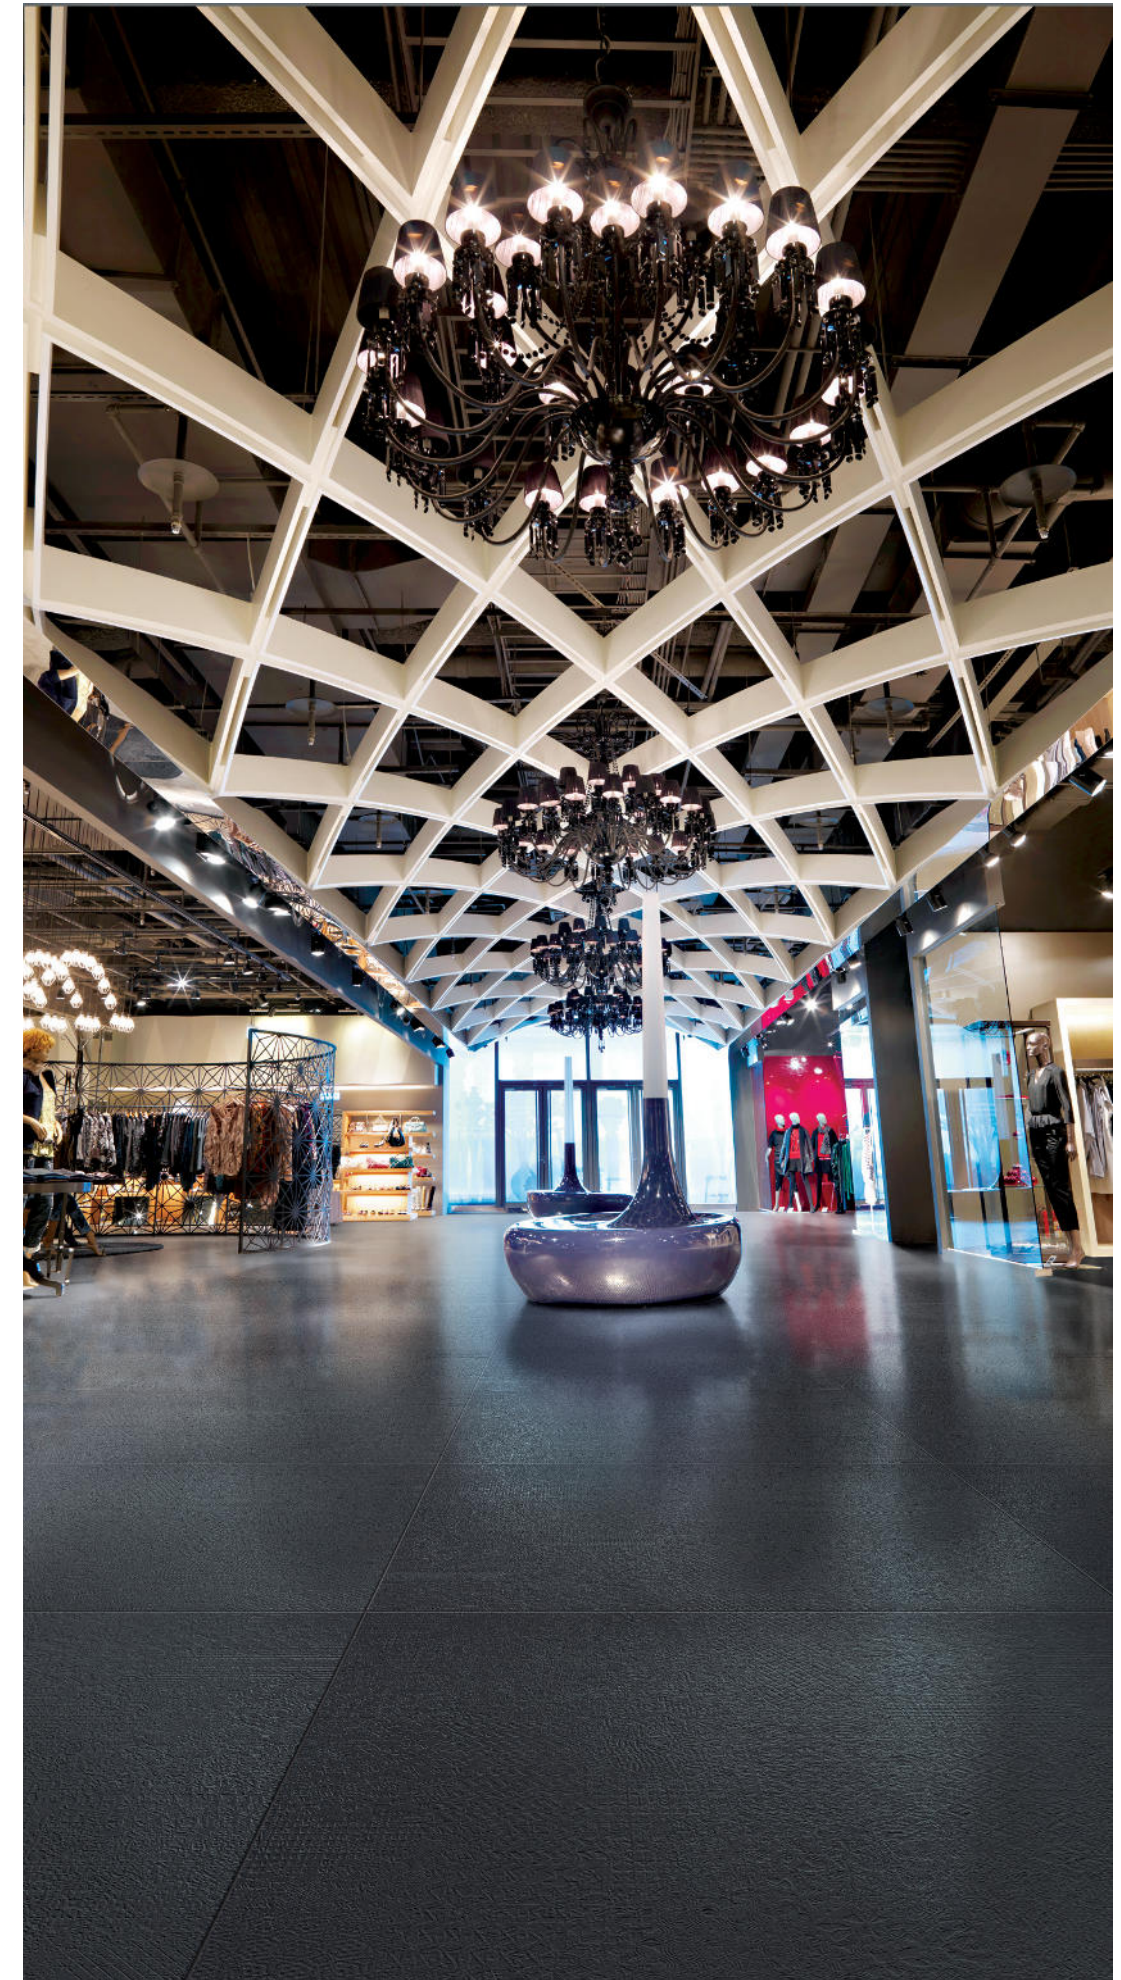

Vision Touch

120x120 . 48"x48" - 60x120 . 24"x48" - 20x120 . 8"x48" - 60x60 . 24"x24"

Civilization of Beauty

Touch Noir 120x120 . 48"x48" Nat. Ret. - Touch Noir 60x120 . 24"x48" Nat. Ret.

Vision Noir 120x120 . 48"x48" Lap. Ret.