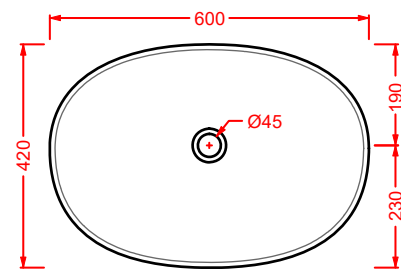

LFL001 LA FONTANA 2.0 PIATTO 60

piatto in ceramica 60
ceramic basin 60