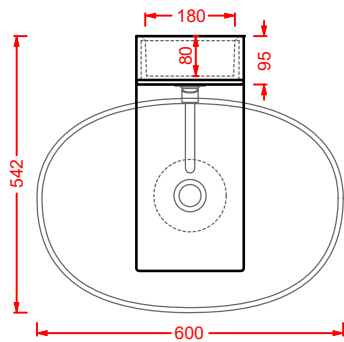

LFA006 LA FONTANA 2.0

colonna in Tecnoril
Tecnoril column