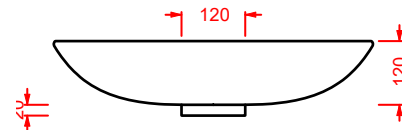

LFL001 LA FONTANA 2.0 PIATTO 60

piatto in ceramica 60
ceramic basin 60