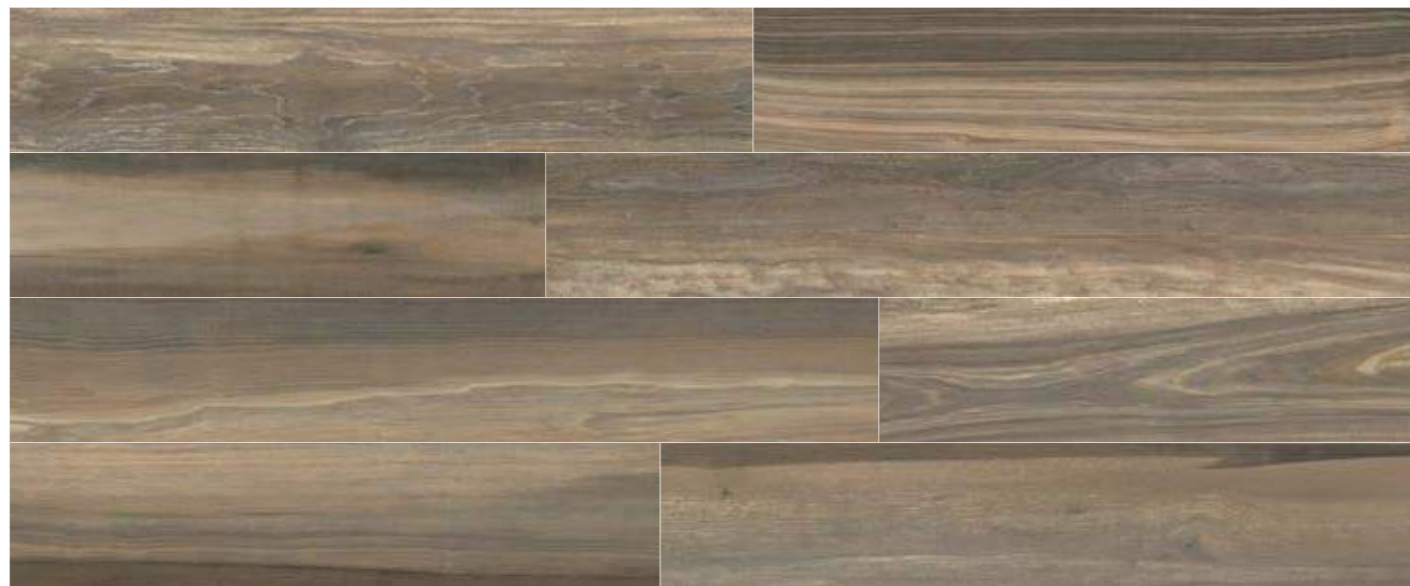

**LAKWOOD**  
25 X 150

**FLOOR**  
Lakewood Maple Grip 25x150 Rect.

**LAKWOOD**  
25 X 150

**FLOOR**  
Lakewood Olive Matt 25x150 Rect.

**WALL**  
Avenue Ash Silk 1000x3000 Rect.  
Avenue Graphite Silk 1000x3000 Rect.

# LAKEWOOD

25x150 10"x59"

PORCELAIN · PORCELÁNICO

30 designs/diseños

**B48** Lakewood Maple Matt 25x150 Rect.

**B58** Lakewood Maple Grip 25x150 Rect.

C3

**B48** Lakewood Natural Matt 25x150 Rect.

**B58** Lakewood Natural Grip 25x150 Rect.

C3

**B48** Lakewood Olive Matt 25x150 Rect.

**B58** Lakewood Olive Grip 25x150 Rect.

C3

SPECIAL PIECES. AVAILABLE IN ALL COLORS  
PIEZAS ESPECIALES. DISPONIBLE EN TODOS LOS COLORES.