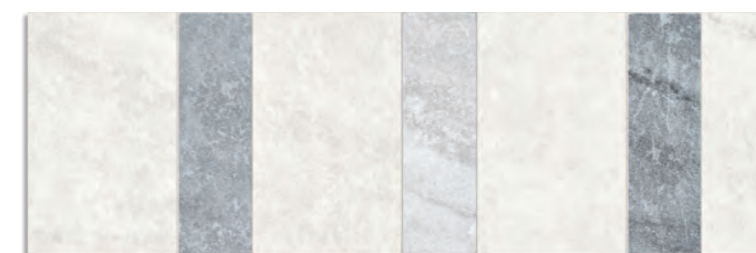

(1) Furnis-R Blanco
G.254