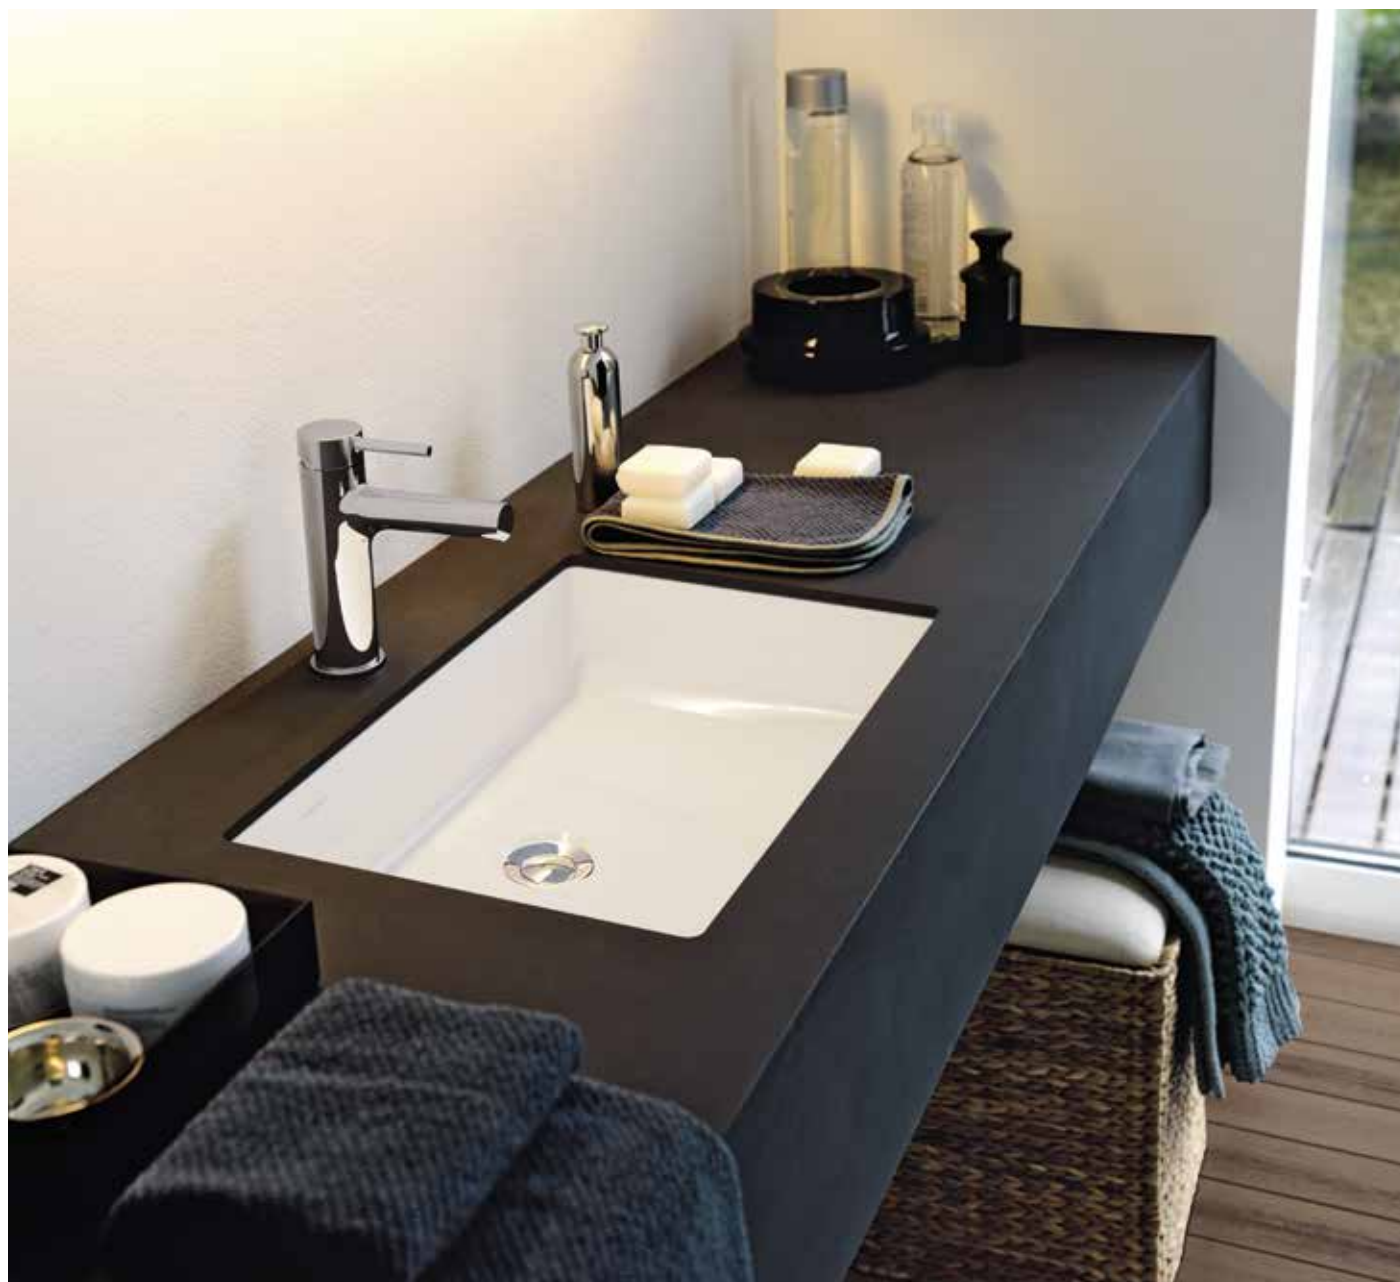

Built-in washbasins

Built-in washbasins blend effortlessly into your bathroom. The ceramic bowl is installed in the washtop from below. The flush fit between the bowls and natural stone, plastic or wooden countertop makes the ensemble easy to clean.