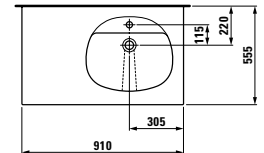

81467.3

Countertop washbasin

Options: .104 .109

81467.0

Countertop washbasin

Options: .104 .109

81467.1

Countertop washbasin, asymmetric,
storage area on right

Options: .104 .109

81467.2

Countertop washbasin, asymmetric,
storage area on left

Options: .104 .109

81467.7

Double countertop washbasin

Options: .104 .109

81467.8