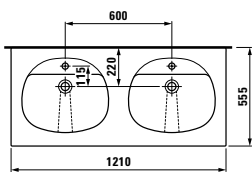

81467.3

Countertop washbasin

Options: .104 .109

81467.0

Countertop washbasin

Options: .104 .109

81467.1

Countertop washbasin, asymmetric,
storage area on right

Options: .104 .109

81467.2

Countertop washbasin, asymmetric,
storage area on left

Options: .104 .109

81467.7

Double countertop washbasin

Options: .104 .109

81467.8

Double countertop washbasin

Options: .104 .109

Colours ceramic