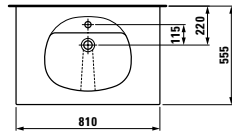

81467.3

Countertop washbasin

Options: .104 .109

81467.0

Countertop washbasin

Options: .104 .109

81467.1

Countertop washbasin, asymmetric,
storage area on right

Options: .104 .109

81467.2

Countertop washbasin, asymmetric,
storage area on left

Options: .104 .109

81467.7

Double countertop washbasin

Options: .104 .109

81467.8