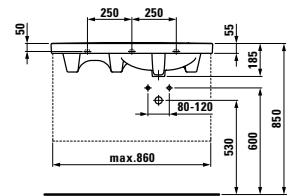

81467.3

Countertop washbasin

Options: .104 .109

81467.0

Countertop washbasin

Options: .104 .109

81467.1

Countertop washbasin, asymmetric,
storage area on right

Options: .104 .109

81467.2

Countertop washbasin, asymmetric,
storage area on left

Options: .104 .109

81467.7

Double countertop washbasin

Options: .104 .109

81467.8