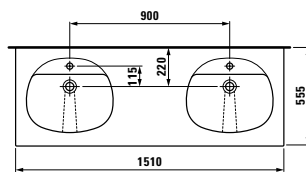

81467.3

Countertop washbasin

Options: .104 .109

81467.0

Countertop washbasin

Options: .104 .109

81467.1

Countertop washbasin, asymmetric,
storage area on right

Options: .104 .109

81467.2

Countertop washbasin, asymmetric,
storage area on left

Options: .104 .109

81467.7

Double countertop washbasin

Options: .104 .109

81467.8

Double countertop washbasin

Options: .104 .109

Colours ceramic