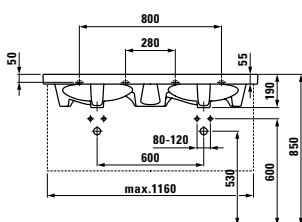

Options: .104 .109

81467.2

Countertop washbasin, asymmetric,
storage area on left

Options: .104 .109

81467.7

Double countertop washbasin

Options: .104 .109

81467.8