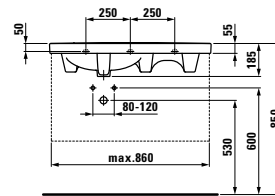

81467.3

Countertop washbasin

Options: .104 .109

81467.0

Countertop washbasin

Options: .104 .109

81467.1

Countertop washbasin, asymmetric,
storage area on right

Options: .104 .109

81467.2

Countertop washbasin, asymmetric,
storage area on left

Options: .104 .109

81467.7

Double countertop washbasin

Options: .104 .109

81467.8