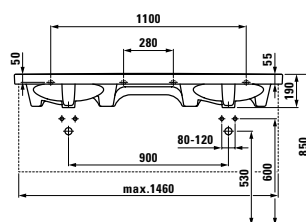

Options: .104 .109

Colours ceramic