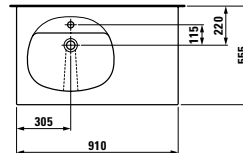

81467.3

Countertop washbasin

Options: .104 .109

81467.0

Countertop washbasin

Options: .104 .109

81467.1

Countertop washbasin, asymmetric,
storage area on right

Options: .104 .109

81467.2

Countertop washbasin, asymmetric,
storage area on left

Options: .104 .109

81467.7

Double countertop washbasin

Options: .104 .109

81467.8