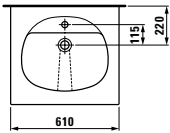

81467.3

Countertop washbasin

Options: .104 .109

81467.0

Countertop washbasin

Options: .104 .109

81467.1

Countertop washbasin, asymmetric,
storage area on right

Options: .104 .109

81467.2

Countertop washbasin, asymmetric,
storage area on left

Options: .104 .109

81467.7

Double countertop washbasin

Options: .104 .109

81467.8