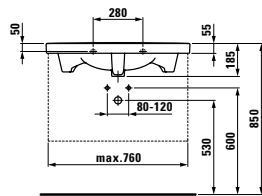

81467.3

Countertop washbasin

Options: .104 .109

81467.0

Countertop washbasin

Options: .104 .109

81467.1

Countertop washbasin, asymmetric,
storage area on right

Options: .104 .109

81467.2

Countertop washbasin, asymmetric,
storage area on left

Options: .104 .109

81467.7

Double countertop washbasin

Options: .104 .109

81467.8