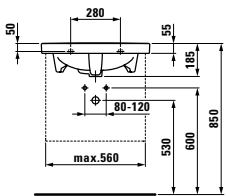

81467.3

Countertop washbasin

Options: .104 .109

81467.0

Countertop washbasin

Options: .104 .109

81467.1

Countertop washbasin, asymmetric,
storage area on right

Options: .104 .109

81467.2

Countertop washbasin, asymmetric,
storage area on left

Options: .104 .109

81467.7

Double countertop washbasin

Options: .104 .109

81467.8