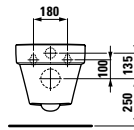

HiJet WC

HiJet is a new type of WC having highest-performance flushes with volumes of 4.5 and 6 litres. This unique model unites all worldwide standards. Maximum performance tests have shown that this powerful WC is prepared to meet future standards. It does already achieve outstanding flushing results with 2–3 litres, if the downstream drainage systems are designed for this purpose. LAUFEN has lodged a patent for this new flushing system.

82066.1
HiJet Wall-hung WC, washdown