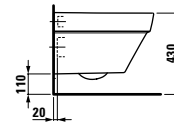

82066.1
HiJet Wall-hung WC, washdown

Colours: .000 .400

89695.0
Seat and cover LAUFEN pro, removable

89695.1
Seat and cover LAUFEN pro, removable, with lowering system

89395.5
Seat and cover Universal, removable