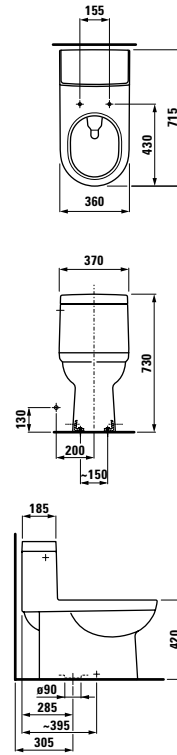

One piece toilets

One piece toilets

LAUFEN pro

€2395.3.000.231.1

One piece WC, including seat and cover, removable, with lowering system

savoy

€2395.8.000.231.1

One piece WC, Dual-Flush, including elongated seat and cover, removable, with lowering system

birova

€2395.5.000.231.1

One piece WC, Dual-Flush, including seat and cover, removable, with lowering system