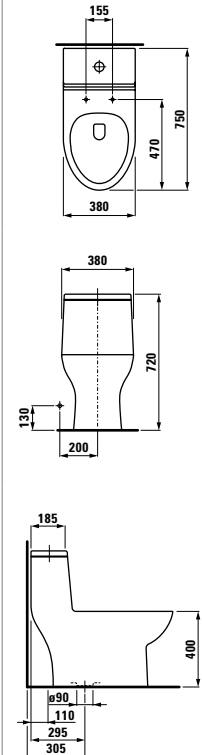

One piece toilets

One piece toilets

LAUFEN pro

€2395.3.000.231.1

One piece WC, including seat and cover, removable, with lowering system

savoy

€2395.8.000.231.1

One piece WC, Dual-Flush, including elongated seat and cover, removable, with lowering system

birova

€2395.5.000.231.1

One piece WC, Dual-Flush, including seat and cover, removable, with lowering system