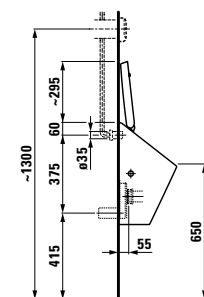

Available with/without fly

84014.1
casa, siphonic urinal, internal water inlet, version for cover

89414.1
Urinal cover

84014.5
casa, siphonic urinal, internal water inlet, version without holes for cover

Available with/without fly

84114.1
vila, siphonic urinal, internal water inlet, version for cover

89414.2
Urinal cover with lowering system

84114.2
vila, siphonic urinal, internal water inlet, version without holes for cover