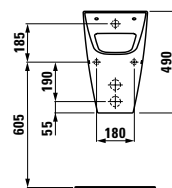

Available with/without fly

84014.1
casa, siphonic urinal, internal water inlet, version for cover

89414.1
Urinal cover

84014.5
casa, siphonic urinal, internal water inlet, version without holes for cover

Available with/without fly

84114.1
vila, siphonic urinal, internal water inlet, version for cover

89414.2
Urinal cover with lowering system

84114.2
vila, siphonic urinal, internal water inlet, version without holes for cover