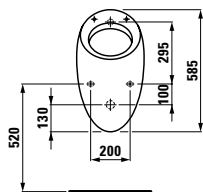

Available with/without fly

84014.1
casa, siphonic urinal, internal water inlet, version for cover

89414.1
Urinal cover

84014.5
casa, siphonic urinal, internal water inlet, version without holes for cover