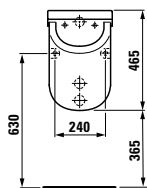

Home urinals

84097.1
ILBAGNOALESSI One, siphonic urinal, internal water inlet, version for cover

89497.1
Urinal cover

84097.5
ILBAGNOALESSI One, siphonic urinal, internal water inlet, version without holes for cover

Available with/without fly

84014.1
casa, siphonic urinal, internal water inlet, version for cover

89414.1
Urinal cover

84014.5
casa, siphonic urinal, internal water inlet, version without holes for cover