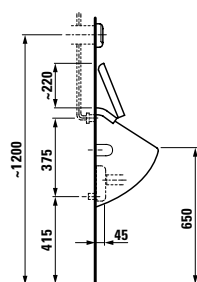

Home urinals

84097.1
ILBAGNOALESSI One, siphonic urinal, internal water inlet, version for cover

89497.1
Urinal cover

84097.5
ILBAGNOALESSI One, siphonic urinal, internal water inlet, version without holes for cover

Available with/without fly

84014.1
casa, siphonic urinal, internal water inlet, version for cover

89414.1
Urinal cover

84014.5
casa, siphonic urinal, internal water inlet, version without holes for cover

Available with/without fly

84114.1
vila, siphonic urinal, internal water inlet, version for cover

89414.2
Urinal cover with lowering system

84114.2
vila, siphonic urinal, internal water inlet, version without holes for cover