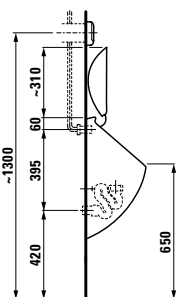

Available with/without fly

84014.1
casa, siphonic urinal, internal water inlet, version for cover

89414.1
Urinal cover

84014.5
casa, siphonic urinal, internal water inlet, version without holes for cover