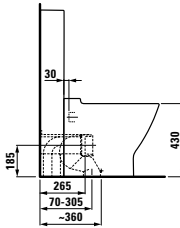

palace
Floor-mounted WC combination

82370.1
Floor-mounted WC, washdown,
Vario horizontal/vertical outlet

82866.x
Floor-mounted cistern, dual-flush