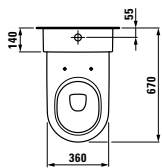

LAUFEN pro
Floor-mounted WC combination

82295.2
Floor-mounted WC, washdown,
Vario outlet, back-to-wall

82866.x
Floor-mounted cistern, dual-flush

Colours ceramic

- .000 white
- .400 white LCC
- .757 white matt

Floorstanding cistern, Dual Flush

82866.0
Water connection left or right
at the top of the cistern

82866.1
Water connection back left
at the top of the cistern

82866.3
Water connection on the left side
at the bottom of the cistern

82866.4
Water connection on the right side
at the bottom of the cistern