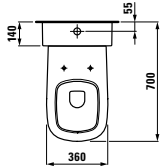

Universal cistern

PALOMBA COLLECTION
Floor-mounted WC combination

82380.6
Floor-mounted WC, washdown,
Vario outlet

82866.x
Floor-mounted cistern, dual-flush