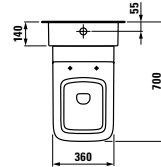

palace
Floor-mounted WC combination

82370.1
Floor-mounted WC, washdown,
Vario horizontal/vertical outlet

82866.x
Floor-mounted cistern, dual-flush