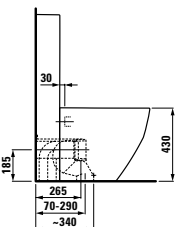

LAUFEN pro
Floor-mounted WC combination

82295.2
Floor-mounted WC, washdown,
Vario outlet, back-to-wall

82866.x
Floor-mounted cistern, dual-flush

Colours ceramic

- .000 white
- .400 white LCC
- .757 white matt

Floorstanding cistern, Dual Flush

82866.0
Water connection left or right
at the top of the cistern

82866.1
Water connection back left
at the top of the cistern

82866.3
Water connection on the left side
at the bottom of the cistern

82866.4
Water connection on the right side
at the bottom of the cistern