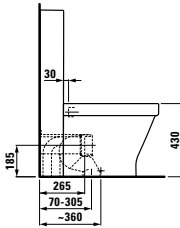

Lb3
Floor-mounted WC combination

82168.4
Floor-mounted WC, washdown,
Vario horizontal/vertical outlet

82866.x
Floor-mounted cistern, dual-flush