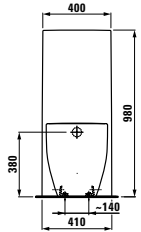

Universal cistern

PALOMBA COLLECTION
Floor-mounted WC combination

82380.6
Floor-mounted WC, washdown,
Vario outlet

82866.x
Floor-mounted cistern, dual-flush