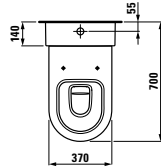

Kartell by LAUFEN
Floor-mounted WC combination

82333.1
Floor-mounted WC, washdown,
Vario horizontal/vertical outlet

82866.x
Floor-mounted cistern, dual-flush