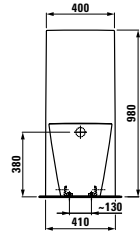

Kartell by LAUFEN
Floor-mounted WC combination

82333.1
Floor-mounted WC, washdown,
Vario horizontal/vertical outlet

82866.x
Floor-mounted cistern, dual-flush