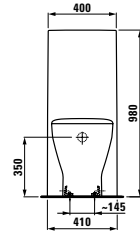

palace
Floor-mounted WC combination

82370.1
Floor-mounted WC, washdown,
Vario horizontal/vertical outlet

82866.x
Floor-mounted cistern, dual-flush