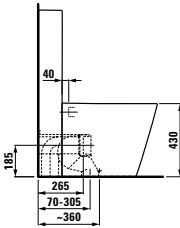

Kartell by LAUFEN
Floor-mounted WC combination

82333.1
Floor-mounted WC, washdown,
Vario horizontal/vertical outlet

82866.x
Floor-mounted cistern, dual-flush