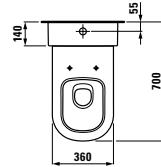

Lb3
Floor-mounted WC combination

82168.4
Floor-mounted WC, washdown,
Vario horizontal/vertical outlet

82866.x
Floor-mounted cistern, dual-flush