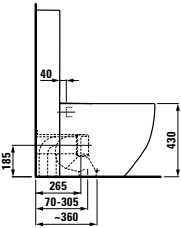

Universal cistern

PALOMBA COLLECTION
Floor-mounted WC combination

82380.6
Floor-mounted WC, washdown,
Vario outlet

82866.x
Floor-mounted cistern, dual-flush