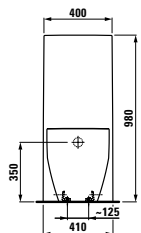

LAUFEN pro
Floor-mounted WC combination

82295.2
Floor-mounted WC, washdown,
Vario outlet, back-to-wall

82866.x
Floor-mounted cistern, dual-flush

Colours ceramic

- .000 white
- .400 white LCC
- .757 white matt

Floorstanding cistern, Dual Flush

82866.0
Water connection left or right
at the top of the cistern

82866.1
Water connection back left
at the top of the cistern

82866.3
Water connection on the left side
at the bottom of the cistern

82866.4
Water connection on the right side
at the bottom of the cistern