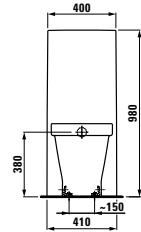

Lb3
Floor-mounted WC combination

82168.4
Floor-mounted WC, washdown,
Vario horizontal/vertical outlet

82866.x
Floor-mounted cistern, dual-flush