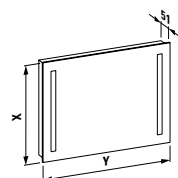

Mirror with two vertical lighting elements, 230V, IP44

- 44723.2, 800x620 mm, 2x14W
- 44724.2, 900x620 mm, 2x14W
- 44725.2, 1000x620 mm, 2x14W
- 44726.2, 1200x620 mm, 2x14W
- 44727.2, 1300x620 mm, 2x14W

With sensor switch

- 44723.6, 800x620 mm, 2x14W
- 44724.6, 900x620 mm, 2x14W
- 44725.6, 1000x620 mm, 2x14W
- 44726.6, 1200x620 mm, 2x14W
- 44727.6, 1300x620 mm, 2x14W