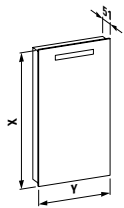

# case

Mirror with one horizontal lighting element, 230V, IP44

- 44720.1, 450x850 mm, 1x8W
- 44721.1, 550x850 mm, 1x8W
- 44722.1, 600x850 mm, 1x14W

With sensor switch

- 44720.5, 450x850 mm, 1x8W
- 44721.5, 550x850 mm, 1x8W
- 44722.5, 600x850 mm, 1x14W

Mirror with one horizontal and two vertical lighting elements, 230V, IP44

- 44728.4, 1500x620 mm, 1x28W/2x14W
- 44729.4, 1800x620 mm, 1x28W/2x14W

With sensor switch

- 44728.8, 1500x620 mm, 1x28W/2x14W
- 44729.8, 1800x620 mm, 1x28W/2x14W

Mirror with two vertical lighting elements, 230V, IP44

- 44723.2, 800x620 mm, 2x14W
- 44724.2, 900x620 mm, 2x14W
- 44725.2, 1000x620 mm, 2x14W
- 44726.2, 1200x620 mm, 2x14W
- 44727.2, 1300x620 mm, 2x14W

With sensor switch

- 44723.6, 800x620 mm, 2x14W
- 44724.6, 900x620 mm, 2x14W
- 44725.6, 1000x620 mm, 2x14W
- 44726.6, 1200x620 mm, 2x14W
- 44727.6, 1300x620 mm, 2x14W

44710.0.996.144.1

Mirrors can be made to measure on request.