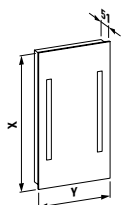

With sensor switch

- 44723.5, 800x620 mm, 1x14W
- 44724.5, 900x620 mm, 1x14W
- 44725.5, 1000x620 mm, 1x21W
- 44726.5, 1200x620 mm, 1x21W
- 44727.5, 1300x620 mm, 1x28W
- 44728.5, 1500x620 mm, 1x28W
- 44729.5, 1800x620 mm, 1x28W

Mirror with one horizontal and two vertical lighting elements, 230V, IP44

- 44728.4, 1500x620 mm, 1x28W/2x14W
- 44729.4, 1800x620 mm, 1x28W/2x14W

With sensor switch

- 44728.8, 1500x620 mm, 1x28W/2x14W
- 44729.8, 1800x620 mm, 1x28W/2x14W

Mirror with two vertical lighting elements, 230V, IP44

- 44720.2, 450x850 mm, 2x14W
- 44721.2, 550x850 mm, 2x14W
- 44722.2, 600x850 mm, 2x14W

With sensor switch

- 44720.6, 450x850 mm, 2x14W
- 44721.6, 550x850 mm, 2x14W
- 44722.6, 600x850 mm, 2x14W

Mirror with two vertical lighting elements, 230V, IP44

- 44723.2, 800x620 mm, 2x14W
- 44724.2, 900x620 mm, 2x14W
- 44725.2, 1000x620 mm, 2x14W
- 44726.2, 1200x620 mm, 2x14W
- 44727.2, 1300x620 mm, 2x14W