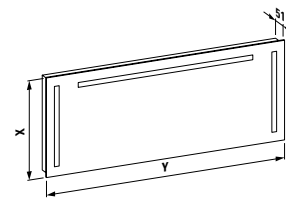

Mirror with one horizontal lighting element, 230V, IP44

- 44723.1, 800x620 mm, 1x14W
- 44724.1, 900x620 mm, 1x14W
- 44725.1, 1000x620 mm, 1x21W
- 44726.1, 1200x620 mm, 1x21W
- 44727.1, 1300x620 mm, 1x28W
- 44728.1, 1500x620 mm, 1x28W
- 44729.1, 1800x620 mm, 1x28W

With sensor switch

- 44723.5, 800x620 mm, 1x14W
- 44724.5, 900x620 mm, 1x14W
- 44725.5, 1000x620 mm, 1x21W
- 44726.5, 1200x620 mm, 1x21W
- 44727.5, 1300x620 mm, 1x28W
- 44728.5, 1500x620 mm, 1x28W
- 44729.5, 1800x620 mm, 1x28W

Mirror with one horizontal and two vertical lighting elements, 230V, IP44

- 44728.4, 1500x620 mm, 1x28W/2x14W
- 44729.4, 1800x620 mm, 1x28W/2x14W

With sensor switch

- 44728.8, 1500x620 mm, 1x28W/2x14W
- 44729.8, 1800x620 mm, 1x28W/2x14W