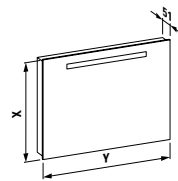

# case

Mirror with one horizontal lighting element, 230V, IP44

- 44720.1, 450x850 mm, 1x8W
- 44721.1, 550x850 mm, 1x8W
- 44722.1, 600x850 mm, 1x14W

With sensor switch

- 44720.5, 450x850 mm, 1x8W
- 44721.5, 550x850 mm, 1x8W
- 44722.5, 600x850 mm, 1x14W

Mirror with one horizontal lighting element, 230V, IP44

- 44723.1, 800x620 mm, 1x14W
- 44724.1, 900x620 mm, 1x14W
- 44725.1, 1000x620 mm, 1x21W
- 44726.1, 1200x620 mm, 1x21W
- 44727.1, 1300x620 mm, 1x28W
- 44728.1, 1500x620 mm, 1x28W
- 44729.1, 1800x620 mm, 1x28W

Mirror with one horizontal and two vertical lighting elements, 230V, IP44

- 44728.4, 1500x620 mm, 1x28W/2x14W
- 44729.4, 1800x620 mm, 1x28W/2x14W

With sensor switch

- 44728.8, 1500x620 mm, 1x28W/2x14W
- 44729.8, 1800x620 mm, 1x28W/2x14W

Mirror with two vertical lighting elements, 230V, IP44

- 44723.2, 800x620 mm, 2x14W
- 44724.2, 900x620 mm, 2x14W
- 44725.2, 1000x620 mm, 2x14W
- 44726.2, 1200x620 mm, 2x14W
- 44727.2, 1300x620 mm, 2x14W