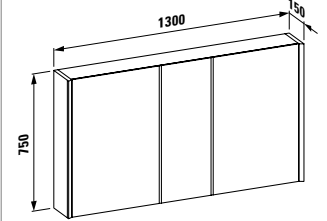

Mirror cabinet, aluminium,
3 double mirrored doors,
with 4 LED lighting elements

40870.4
with EU sockets, with sensor switch

40872.4
without socket, without sensor
switch

Mirror cabinet, aluminium,
3 double mirrored doors,
with 4 LED lighting elements and
bottom ambient lighting

40875.4
with EU sockets, with sensor switch

40877.4
without socket, without sensor
switch

Mirror cabinet, aluminium,
2 double mirrored doors,
with 2 LED lighting elements

40860.3
with EU sockets, with sensor switch

40862.3
without socket, without sensor
switch

Mirror cabinet, aluminium,
with 2 LED lighting elements and
bottom ambient lighting

40865.3
with EU sockets, with sensor switch

40867.3
without socket, without sensor
switch