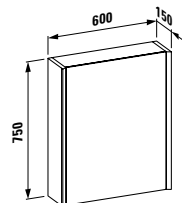

Mirror cabinet, aluminium,
1 double mirrored door,
with 2 LED lighting elements

40840.1
with EU sockets, with sensor switch,
left door

40842.1
without socket, without sensor
switch, left door

40840.2
with EU sockets, with sensor switch,
right door

40842.2
without socket, without sensor
switch, right door

Mirror cabinet, aluminium,
with 2 LED lighting elements and
bottom ambient lighting

40845.1
with EU sockets, with sensor switch,
left door

40847.1
without socket, without sensor
switch, left door

40845.2
with EU sockets, with sensor switch,
right door

40847.2
without socket, without sensor
switch, right door