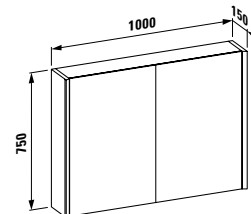

Colours of mirror cabinets

	.144 Mirror
	.145 Glass with white backing