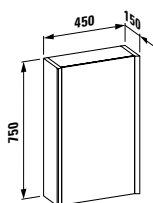

frame 25

Mirror cabinet, aluminium,
1 double mirrored door,
with 2 LED lighting elements

40830.1
with EU sockets, with sensor switch,
left door

40832.1
without sockets, without sensor
switch, left door

40830.2
with EU sockets, with sensor switch,
right door

40832.2
without sockets, without sensor
switch, right door

Mirror cabinet, aluminium,
with 2 LED lighting elements and
bottom ambient lighting

40835.1
with EU sockets, with sensor switch,
left door

40837.1
without socket, without sensor
switch, left door

40835.2
with EU sockets, with sensor switch,
right door

40837.2
without socket, without sensor
switch, right door