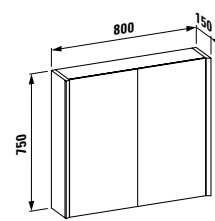

Mirror cabinet, aluminium,
2 double mirrored doors,
with 2 LED lighting elements

40850.3
with EU sockets, with sensor switch

40852.3
without socket, without sensor
switch

Mirror cabinet, aluminium,
with 2 LED lighting elements and
bottom ambient lighting

40855.3
with EU sockets, with sensor switch

40857.3
without socket, without sensor
switch