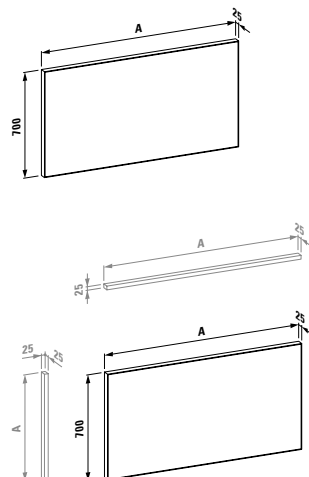

	A
44747.2	600
44748.2	650
44749.2	800
44750.2	900
44751.2	1000
44752.2	1200
44753.2	1300
44754.2	1500
44755.2	1800

Additional vertical lamp with sensor switch

	A
44757.2	700

44742.0

Mirror with aluminium frame, without lamp, made to measure