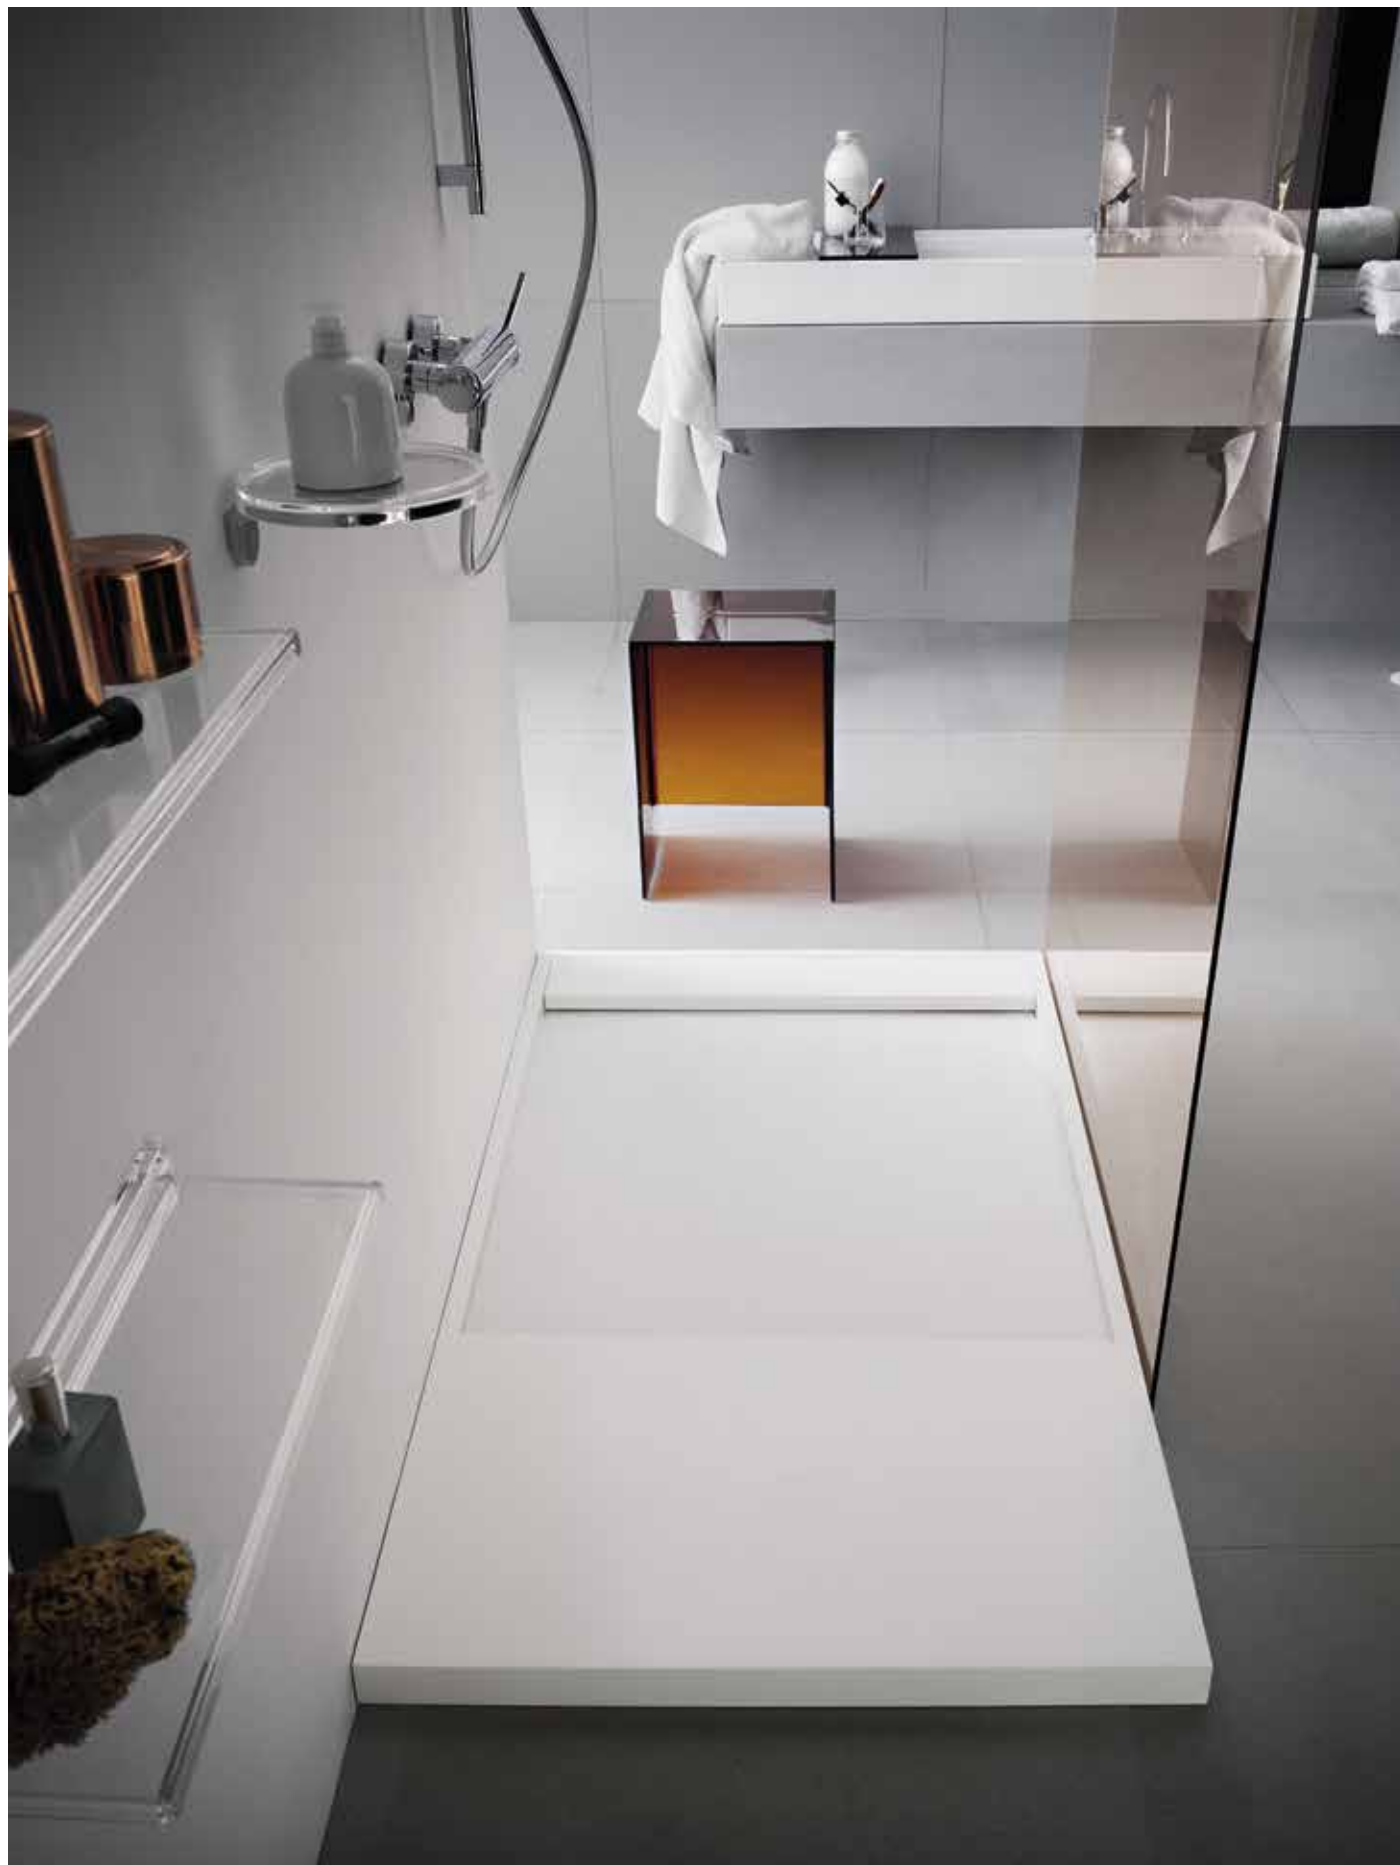

Solid surface bathtubs and shower trays

Bathing in a bathtub made of solid surface material feels like being in a natural basin. Due to a high percentage of mineral particles from nature, the surface feels smooth, like a rock which has been rounded and polished over years by gentle flowing water. The pleasant, warm touch of the surface gives a feeling of healthiness and cleanliness – and caters for maximum relaxation.

The innovative material also allows for an incredible freedom of design: almost every shape is feasible – from very organic, following nature's example, to very straight and architectural. Bathtubs made of solid surface are true design objects in every kind of bathroom.

Furthermore the non-porous surface of the material is hygienic, durable, UV-resistant, highly resistant to scratches and can be effortlessly cleaned – and therefore provides public buildings and private households with a long-lasting product, that is easy to maintain. Thanks to the characteristics of the material even small damages, like stains or scratches for example, can be cleaned easily or repaired invisibly. And of course, the solid surface material is non-toxic, which is essential for a material that handles water, our most valuable resource.

1 PALOMBA COLLECTION

2 Kartell by LAUFEN

3 ILBAGNOALESSI One

Solid surface bathtubs and shower trays

Bathtubs solid surface rectangular

Kartell by LAUFEN
1700x860x590 mm, left

Kartell by LAUFEN
1700x860x590 mm, right