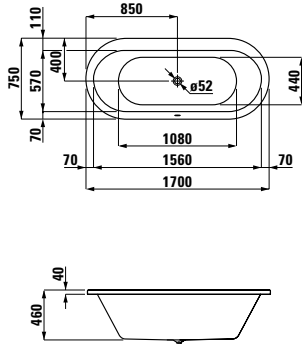

LAUFEN solutions

22251.0

Oval bathtub, sanitary acrylic, 1700x750 mm, fitted version