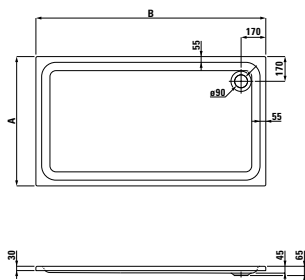

Whirl system with remote control

Number of air holes 50

Number of micro-nozzles 8

Number of side nozzles 6

Rectangular shower tray, sanitary acrylic

| | A | B |
|---------|-----|------|
| 21250.7 | 800 | 1400 |
| 21250.8 | 900 | 1400 |
| 21450.8 | 900 | 1600 |
| 21550.7 | 800 | 1700 |
| 21650.8 | 900 | 1800 |