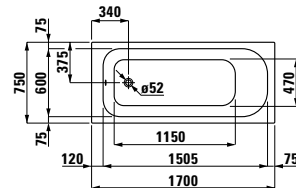

22350.0

Bathtub, sanitary acrylic,
1700x750 mm, fitted version