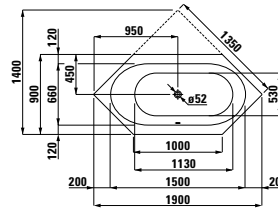

LAUFEN solutions

≥2351.0

Space-saving bathtub, sanitary acrylic, 1700x750 mm, fitted version, for corner right

≥2352.0

Space-saving bathtub, sanitary acrylic, 1700x750 mm, fitted version, for corner left

≥2552.0

Hexagonal bathtub, sanitary acrylic, 1900x900 mm, fitted version

≥4250.0

Corner bathtub, sanitary acrylic, 1400x1400 mm, fitted version

≥2351.1

Space-saving bathtub, sanitary acrylic, 1700x750 mm, fitted version, for corner right, with frame