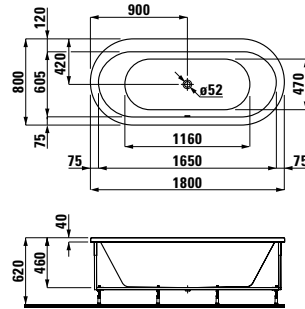

LAUFEN solutions

22251.0

Oval bathtub, sanitary acrylic, 1700x750 mm, fitted version

22451.0

Oval bathtub, sanitary acrylic, 1800x800 mm, fitted version

22551.0

Oval bathtub, sanitary acrylic, 1900x900 mm, fitted version

22251.1

Oval bathtub, sanitary acrylic, 1700x750 mm, fitted version, with frame, also available with whirl system

22451.1

Oval bathtub, sanitary acrylic, 1800x800 mm, fitted version, with frame, also available with whirl system