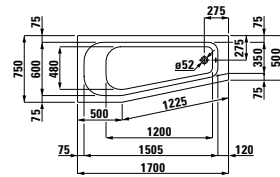

LAUFEN solutions

≥2351.0

Space-saving bathtub, sanitary acrylic, 1700x750 mm, fitted version, for corner right

≥2352.0

Space-saving bathtub, sanitary acrylic, 1700x750 mm, fitted version, for corner left

≥2552.0

Hexagonal bathtub, sanitary acrylic, 1900x900 mm, fitted version

≥4250.0

Corner bathtub, sanitary acrylic, 1400x1400 mm, fitted version

≥2351.1

Space-saving bathtub, sanitary acrylic, 1700x750 mm, fitted version, for corner right, with frame