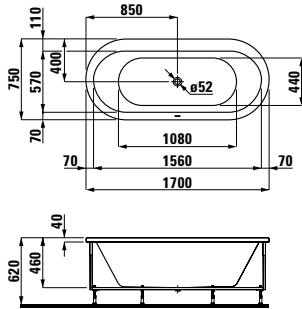

LAUFEN solutions

22251.0

Oval bathtub, sanitary acrylic, 1700x750 mm, fitted version

22451.0

Oval bathtub, sanitary acrylic, 1800x800 mm, fitted version

22551.0

Oval bathtub, sanitary acrylic, 1900x900 mm, fitted version

22251.1

Oval bathtub, sanitary acrylic, 1700x750 mm, fitted version, with frame, also available with whirl system

22451.1

Oval bathtub, sanitary acrylic, 1800x800 mm, fitted version, with frame, also available with whirl system

Hexagonal bathtub, sanitary acrylic, 1900x900 mm, fitted version

≥4250.0

Corner bathtub, sanitary acrylic, 1400x1400 mm, fitted version

≥2351.1

Space-saving bathtub, sanitary acrylic, 1700x750 mm, fitted version, for corner right, with frame