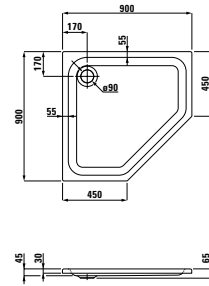

21450.2

Pentagonal shower tray, sanitary acrylic