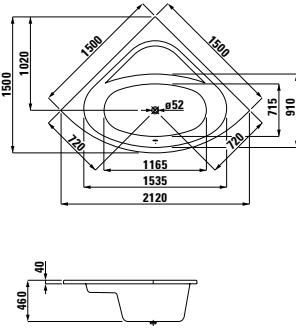

LAUFEN solutions

24450.0

Corner bathtub, sanitary acrylic, 1500x1500 mm, fitted version