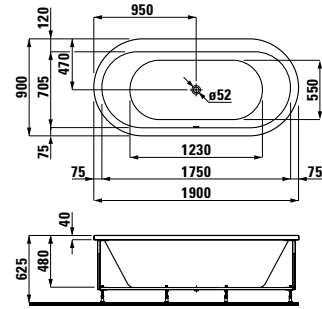

22251.1

Oval bathtub, sanitary acrylic, 1700x750 mm, fitted version, with frame, also available with whirl system

22451.1

Oval bathtub, sanitary acrylic, 1800x800 mm, fitted version, with frame, also available with whirl system

22551.1

Oval bathtub, sanitary acrylic, 1900x900 mm, fitted version, with frame, also available with whirl system

22251.2

Oval bathtub, sanitary acrylic, 1700x750 mm, freestanding version, with panel, also available with whirl system

Hexagonal bathtub, sanitary acrylic, 1900x900 mm, fitted version

≥4250.0

Corner bathtub, sanitary acrylic, 1400x1400 mm, fitted version

≥2351.1

Space-saving bathtub, sanitary acrylic, 1700x750 mm, fitted version, for corner right, with frame