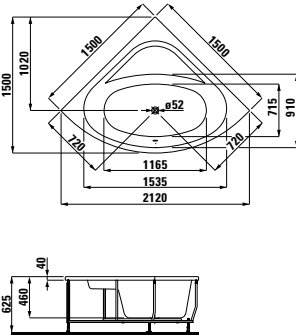

Hexagonal bathtub, sanitary acrylic, 1900x900 mm, fitted version

≥4250.0

Corner bathtub, sanitary acrylic, 1400x1400 mm, fitted version

≥2351.1

Space-saving bathtub, sanitary acrylic, 1700x750 mm, fitted version, for corner right, with frame

≥2352.1

Space-saving bathtub, sanitary acrylic, 1700x750 mm, fitted version, for corner left, with frame

≥2552.1

Hexagonal bathtub, sanitary acrylic, 1900x900 mm, fitted version, with frame, also available with whirl system

LAUFEN solutions

24450.0

Corner bathtub, sanitary acrylic, 1500x1500 mm, fitted version

Square shower tray, sanitary acrylic

| | A |
|---------|------|
| 21150.1 | 800 |
| 21150.2 | 900 |
| 21150.3 | 1000 |

Corner shower tray, sanitary acrylic

| | A |
|---------|------|
| 21350.2 | 900 |
| 21350.3 | 1000 |

29410.3.016.000.1

Self-adhesive gel cushion

24450.1

Corner bathtub, sanitary acrylic, 1500x1500 mm, fitted version, with frame, also available with whirl system