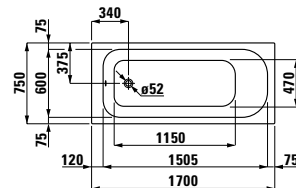

22450.0

Bathtub, sanitary acrylic,
1800x800 mm, fitted version,
outlet at centre

22250.1

Bathtub, sanitary acrylic,
1700x700 mm, fitted version,
with frame, also available with
whirl system

22350.1

Bathtub, sanitary acrylic,
1700x750 mm, fitted version,
with frame, also available with
whirl system

22353.1

Bathtub, sanitary acrylic,
1700x750 mm, fitted version,
with frame, outlet at centre,
also available with whirl system

22450.1

Bathtub, sanitary acrylic,
1800x800 mm, fitted version,
with frame, outlet at centre,
also available with whirl system