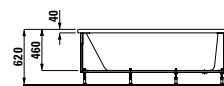

≥2352.1

Space-saving bathtub, sanitary acrylic, 1700x750 mm, fitted version, for corner left, with frame