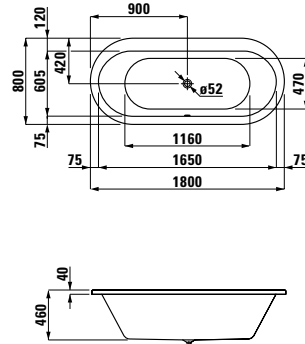

LAUFEN solutions

22251.0

Oval bathtub, sanitary acrylic, 1700x750 mm, fitted version

22451.0

Oval bathtub, sanitary acrylic, 1800x800 mm, fitted version

22551.0

Oval bathtub, sanitary acrylic, 1900x900 mm, fitted version

22251.1

Oval bathtub, sanitary acrylic, 1700x750 mm, fitted version, with frame, also available with whirl system

22451.1

Oval bathtub, sanitary acrylic, 1800x800 mm, fitted version, with frame, also available with whirl system