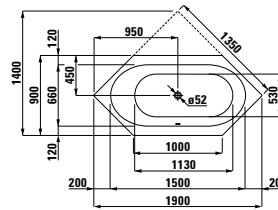

Hexagonal bathtub, sanitary acrylic, 1900x900 mm, fitted version

≥4250.0

Corner bathtub, sanitary acrylic, 1400x1400 mm, fitted version

≥2351.1

Space-saving bathtub, sanitary acrylic, 1700x750 mm, fitted version, for corner right, with frame

≥2352.1

Space-saving bathtub, sanitary acrylic, 1700x750 mm, fitted version, for corner left, with frame

≥2552.1

Hexagonal bathtub, sanitary acrylic, 1900x900 mm, fitted version, with frame, also available with whirl system