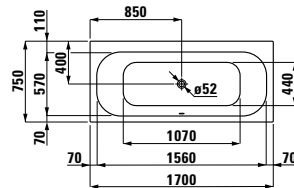

22450.0

Bathtub, sanitary acrylic,
1800x800 mm, fitted version,
outlet at centre

22250.1

Bathtub, sanitary acrylic,
1700x700 mm, fitted version,
with frame, also available with
whirl system

22350.1

Bathtub, sanitary acrylic,
1700x750 mm, fitted version,
with frame, also available with
whirl system