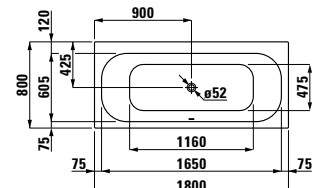

22450.0

Bathtub, sanitary acrylic,
1800x800 mm, fitted version,
outlet at centre

22250.1

Bathtub, sanitary acrylic,
1700x700 mm, fitted version,
with frame, also available with
whirl system

22350.1

Bathtub, sanitary acrylic,
1700x750 mm, fitted version,
with frame, also available with
whirl system

22353.1

Bathtub, sanitary acrylic,
1700x750 mm, fitted version,
with frame, outlet at centre,
also available with whirl system

22450.1

Bathtub, sanitary acrylic,
1800x800 mm, fitted version,
with frame, outlet at centre,
also available with whirl system