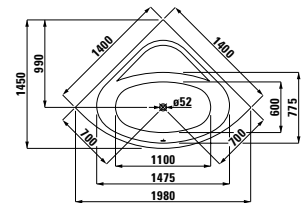

Hexagonal bathtub, sanitary acrylic, 1900x900 mm, fitted version

≥4250.0

Corner bathtub, sanitary acrylic, 1400x1400 mm, fitted version

≥2351.1

Space-saving bathtub, sanitary acrylic, 1700x750 mm, fitted version, for corner right, with frame

≥2352.1

Space-saving bathtub, sanitary acrylic, 1700x750 mm, fitted version, for corner left, with frame

≥2552.1

Hexagonal bathtub, sanitary acrylic, 1900x900 mm, fitted version, with frame, also available with whirl system

≥4250.1

Corner bathtub, sanitary acrylic, 1400x1400 mm, fitted version, with frame, also available with whirl system

≥4250.7

Same as above, with panel

Options bathtubs

000

Without whirl system

605 / 615 / 635 / 645