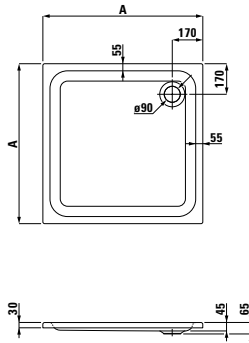

Hexagonal bathtub, sanitary acrylic, 1900x900 mm, fitted version

≥4250.0

Corner bathtub, sanitary acrylic, 1400x1400 mm, fitted version

≥2351.1

Space-saving bathtub, sanitary acrylic, 1700x750 mm, fitted version, for corner right, with frame

≥2352.1

Space-saving bathtub, sanitary acrylic, 1700x750 mm, fitted version, for corner left, with frame

≥2552.1

Hexagonal bathtub, sanitary acrylic, 1900x900 mm, fitted version, with frame, also available with whirl system

LAUFEN solutions

24450.0

Corner bathtub, sanitary acrylic, 1500x1500 mm, fitted version

Square shower tray, sanitary acrylic

| | A |
|---------|------|
| 21150.1 | 800 |
| 21150.2 | 900 |
| 21150.3 | 1000 |

Corner shower tray, sanitary acrylic

| | A |
|---------|------|
| 21350.2 | 900 |
| 21350.3 | 1000 |

29410.3.016.000.1

Self-adhesive gel cushion

24450.1

Corner bathtub, sanitary acrylic, 1500x1500 mm, fitted version, with frame, also available with whirl system