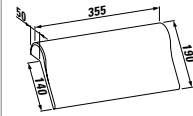

29410.3.016.000.1

Self-adhesive gel cushion