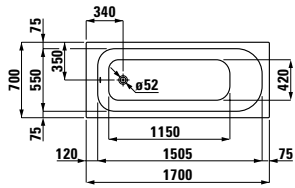

LAUFEN solutions

22250.0

Bathtub, sanitary acrylic,
1700x700 mm, fitted version