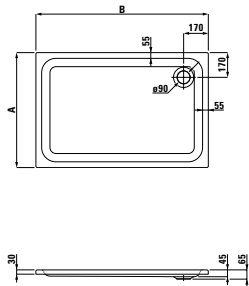

LAUFEN solutions

24450.0

Corner bathtub, sanitary acrylic, 1500x1500 mm, fitted version

Square shower tray, sanitary acrylic

	A
21150.1	800
21150.2	900
21150.3	1000

Corner shower tray, sanitary acrylic

	A
21350.2	900
21350.3	1000

29410.3.016.000.1

Self-adhesive gel cushion

24450.1

Corner bathtub, sanitary acrylic, 1500x1500 mm, fitted version, with frame, also available with whirl system

24450.7

Same as above, with panel

Rectangular shower tray, sanitary acrylic

	A	B
21150.5	750	900
21150.8	800	1000
21150.9	900	1000
21250.2	800	1200
21250.3	900	1200

21450.2

Pentagonal shower tray, sanitary acrylic

Options bathtubs

000

Without whirl system

605 / 615 / 635 / 645 / 675 / 695

Whirl system with sensor

056 / 057

Whirl system with remote control

Number of air holes 50

Number of micro-nozzles 8

Number of side nozzles 6

Rectangular shower tray, sanitary acrylic

	A	B
21250.7	800	1400
21250.8	900	1400
21450.8	900	1600
21550.7	800	1700
21650.8	900	1800

Colours bathtubs and shower trays

☐ .000 white