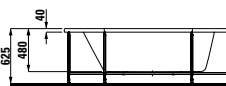

≥2552.1

Hexagonal bathtub, sanitary acrylic, 1900x900 mm, fitted version, with frame, also available with whirl system