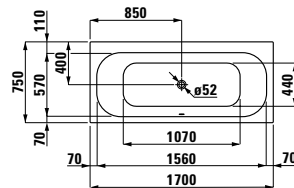

22450.0

Bathtub, sanitary acrylic,
1800x800 mm, fitted version,
outlet at centre

22250.1

Bathtub, sanitary acrylic,
1700x700 mm, fitted version,
with frame, also available with
whirl system

22350.1

Bathtub, sanitary acrylic,
1700x750 mm, fitted version,
with frame, also available with
whirl system

22353.1

Bathtub, sanitary acrylic,
1700x750 mm, fitted version,
with frame, outlet at centre,
also available with whirl system

22450.1

Bathtub, sanitary acrylic,
1800x800 mm, fitted version,
with frame, outlet at centre,
also available with whirl system