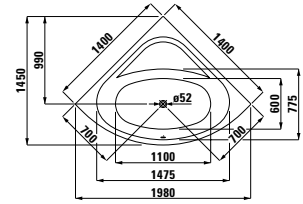

LAUFEN solutions

≥2351.0

Space-saving bathtub, sanitary acrylic, 1700x750 mm, fitted version, for corner right

≥2352.0

Space-saving bathtub, sanitary acrylic, 1700x750 mm, fitted version, for corner left

≥2552.0

Hexagonal bathtub, sanitary acrylic, 1900x900 mm, fitted version

≥4250.0

Corner bathtub, sanitary acrylic, 1400x1400 mm, fitted version

≥2351.1

Space-saving bathtub, sanitary acrylic, 1700x750 mm, fitted version, for corner right, with frame