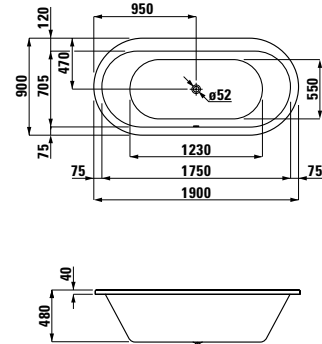

LAUFEN solutions

22251.0

Oval bathtub, sanitary acrylic, 1700x750 mm, fitted version

22451.0

Oval bathtub, sanitary acrylic, 1800x800 mm, fitted version

22551.0

Oval bathtub, sanitary acrylic, 1900x900 mm, fitted version

22251.1

Oval bathtub, sanitary acrylic, 1700x750 mm, fitted version, with frame, also available with whirl system

22451.1

Oval bathtub, sanitary acrylic, 1800x800 mm, fitted version, with frame, also available with whirl system