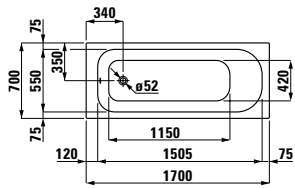

22450.0

Bathtub, sanitary acrylic,
1800x800 mm, fitted version,
outlet at centre

22250.1

Bathtub, sanitary acrylic,
1700x700 mm, fitted version,
with frame, also available with
whirl system

22350.1

Bathtub, sanitary acrylic,
1700x750 mm, fitted version,
with frame, also available with
whirl system