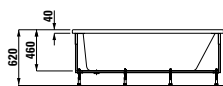

Hexagonal bathtub, sanitary acrylic, 1900x900 mm, fitted version

≥4250.0

Corner bathtub, sanitary acrylic, 1400x1400 mm, fitted version

≥2351.1

Space-saving bathtub, sanitary acrylic, 1700x750 mm, fitted version, for corner right, with frame