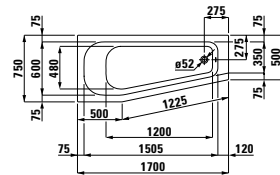

Hexagonal bathtub, sanitary acrylic, 1900x900 mm, fitted version

≥4250.0

Corner bathtub, sanitary acrylic, 1400x1400 mm, fitted version

≥2351.1

Space-saving bathtub, sanitary acrylic, 1700x750 mm, fitted version, for corner right, with frame

≥2352.1

Space-saving bathtub, sanitary acrylic, 1700x750 mm, fitted version, for corner left, with frame

≥2552.1

Hexagonal bathtub, sanitary acrylic, 1900x900 mm, fitted version, with frame, also available with whirl system