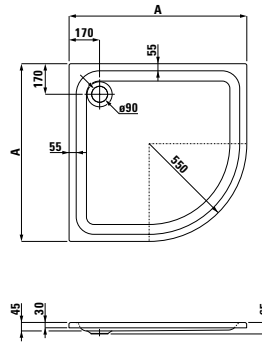

Hexagonal bathtub, sanitary acrylic, 1900x900 mm, fitted version

≥4250.0

Corner bathtub, sanitary acrylic, 1400x1400 mm, fitted version

≥2351.1

Space-saving bathtub, sanitary acrylic, 1700x750 mm, fitted version, for corner right, with frame

≥2352.1

Space-saving bathtub, sanitary acrylic, 1700x750 mm, fitted version, for corner left, with frame

≥2552.1

Hexagonal bathtub, sanitary acrylic, 1900x900 mm, fitted version, with frame, also available with whirl system

LAUFEN solutions

24450.0

Corner bathtub, sanitary acrylic, 1500x1500 mm, fitted version

Square shower tray, sanitary acrylic

| | A |
|---------|------|
| 21150.1 | 800 |
| 21150.2 | 900 |
| 21150.3 | 1000 |

Corner shower tray, sanitary acrylic

| | A |
|---------|------|
| 21350.2 | 900 |
| 21350.3 | 1000 |

29410.3.016.000.1

Self-adhesive gel cushion

24450.1

Corner bathtub, sanitary acrylic, 1500x1500 mm, fitted version, with frame, also available with whirl system