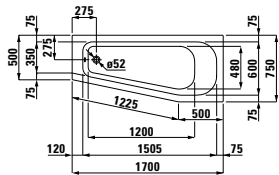

Hexagonal bathtub, sanitary acrylic, 1900x900 mm, fitted version

≥4250.0

Corner bathtub, sanitary acrylic, 1400x1400 mm, fitted version

≥2351.1

Space-saving bathtub, sanitary acrylic, 1700x750 mm, fitted version, for corner right, with frame

≥2352.1

Space-saving bathtub, sanitary acrylic, 1700x750 mm, fitted version, for corner left, with frame

≥2552.1

Hexagonal bathtub, sanitary acrylic, 1900x900 mm, fitted version, with frame, also available with whirl system