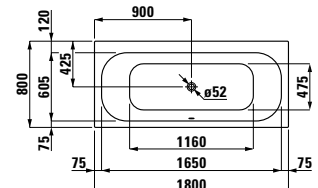

LAUFEN solutions

22250.0

Bathtub, sanitary acrylic,
1700x700 mm, fitted version

22350.0

Bathtub, sanitary acrylic,
1700x750 mm, fitted version

22353.0

Bathtub, sanitary acrylic,
1700x750 mm, fitted version,
outlet at centre

22450.0

Bathtub, sanitary acrylic,
1800x800 mm, fitted version,
outlet at centre

22250.1

Bathtub, sanitary acrylic,
1700x700 mm, fitted version,
with frame, also available with
whirl system

22350.1

Bathtub, sanitary acrylic,
1700x750 mm, fitted version,
with frame, also available with
whirl system