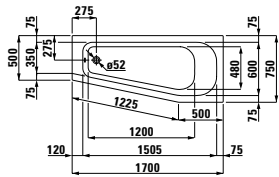

LAUFEN solutions

≥2351.0

Space-saving bathtub, sanitary acrylic, 1700x750 mm, fitted version, for corner right