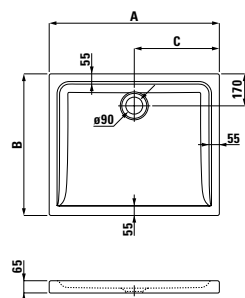

1 ILBAGNOALESSI One
2 merano

Ceramic shower trays

Shower trays, ceramic Square

merano
800x800 mm
900x900 mm

Shower trays, ceramic Rectangular

merano
900x750 mm
1100x750 mm
1200x800 mm

ILBAGNOLESSI One
1200x800 mm

Shower trays, ceramic Corner

merano
800x800 mm
900x900 mm

ILBAGNOLESSI One
900x900 mm

Shower cabins Left or right corner

ILBAGNOLESSI One
1200x800 mm

Square shower trays, ceramic

	A	B	C
85295.1	800	800	400
85395.1	900	900	450

Rectangular shower trays, ceramic

	A	B	C
85495.1	900	750	450
85495.2	1100	750	550
85495.3	1200	800	600

Corner shower trays, ceramic

	A	B	C
85295.3	800	800	515
85395.3	900	900	620

Colours shower trays

-  .000 white
-  .600 white antislip