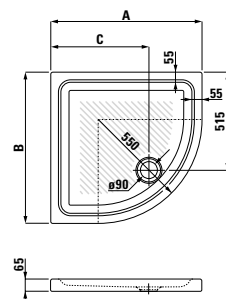

1 ILBAGNOALESSI One
2 merano

Ceramic shower trays

Shower trays, ceramic Square

merano
800x800 mm
900x900 mm

Shower trays, ceramic Rectangular

merano
900x750 mm
1100x750 mm
1200x800 mm

ILBAGNOLESSI One
1200x800 mm

Shower trays, ceramic Corner

merano
800x800 mm
900x900 mm

ILBAGNOLESSI One
900x900 mm

Shower cabins Left or right corner

ILBAGNOLESSI One
1200x800 mm

Square shower trays, ceramic

	A	B	C
85295.1	800	800	400
85395.1	900	900	450

Rectangular shower trays, ceramic

	A	B	C
85495.1	900	750	450
85495.2	1100	750	550
85495.3	1200	800	600

Corner shower trays, ceramic

	A	B	C
85295.3	800	800	515
85395.3	900	900	620

Colours shower trays

-  .000 white
-  .600 white antislip