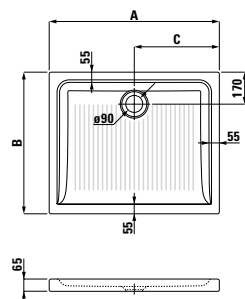

1 ILBAGNOALESSI One
2 merano

Ceramic shower trays

Shower trays, ceramic Square

merano
800x800 mm
900x900 mm

Shower trays, ceramic Rectangular

merano
900x750 mm
1100x750 mm
1200x800 mm

ILBAGNOLESSI One
1200x800 mm

Shower trays, ceramic Corner

merano
800x800 mm
900x900 mm

ILBAGNOLESSI One
900x900 mm

Shower cabins Left or right corner

ILBAGNOLESSI One
1200x800 mm

Square shower trays, ceramic

	A	B	C
85295.1	800	800	400
85395.1	900	900	450

Rectangular shower trays, ceramic

	A	B	C
85495.1	900	750	450
85495.2	1100	750	550
85495.3	1200	800	600

Corner shower trays, ceramic

	A	B	C
85295.3	800	800	515
85395.3	900	900	620

Colours shower trays

-  .000 white
-  .600 white antislip