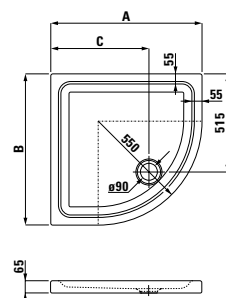

1 ILBAGNOALESSI One
2 merano

Ceramic shower trays

Shower trays, ceramic Square

merano
800x800 mm
900x900 mm

Shower trays, ceramic Rectangular

merano
900x750 mm
1100x750 mm
1200x800 mm

ILBAGNOLESSI One
1200x800 mm

Shower trays, ceramic Corner

merano
800x800 mm
900x900 mm

ILBAGNOLESSI One
900x900 mm

Shower cabins Left or right corner

ILBAGNOLESSI One
1200x800 mm

Square shower trays, ceramic

	A	B	C
85295.1	800	800	400
85395.1	900	900	450

Rectangular shower trays, ceramic

	A	B	C
85495.1	900	750	450
85495.2	1100	750	550
85495.3	1200	800	600

Corner shower trays, ceramic

	A	B	C
85295.3	800	800	515
85395.3	900	900	620

Colours shower trays

-  .000 white
-  .600 white antislip