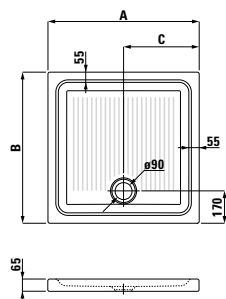

1 ILBAGNOALESSI One
2 merano

Ceramic shower trays

Shower trays, ceramic Square

merano
800x800 mm
900x900 mm

Shower trays, ceramic Rectangular

merano
900x750 mm
1100x750 mm
1200x800 mm

ILBAGNOLESSI One
1200x800 mm

Shower trays, ceramic Corner

merano
800x800 mm
900x900 mm

ILBAGNOLESSI One
900x900 mm

Shower cabins Left or right corner

ILBAGNOLESSI One
1200x800 mm

Square shower trays, ceramic

	A	B	C
85295.1	800	800	400
85395.1	900	900	450

Rectangular shower trays, ceramic

	A	B	C
85495.1	900	750	450
85495.2	1100	750	550
85495.3	1200	800	600

Corner shower trays, ceramic

	A	B	C
85295.3	800	800	515
85395.3	900	900	620

Colours shower trays

-  .000 white
-  .600 white antislip