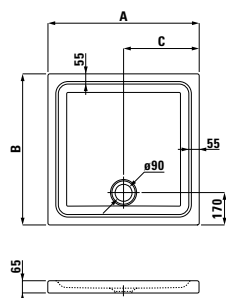

1 ILBAGNOALESSI One
2 merano

Ceramic shower trays

Shower trays, ceramic Square

merano
800x800 mm
900x900 mm

Shower trays, ceramic Rectangular

merano
900x750 mm
1100x750 mm
1200x800 mm

ILBAGNOLESSI One
1200x800 mm

Shower trays, ceramic Corner

merano
800x800 mm
900x900 mm

ILBAGNOLESSI One
900x900 mm

Shower cabins Left or right corner

ILBAGNOLESSI One
1200x800 mm

Square shower trays, ceramic

	A	B	C
85295.1	800	800	400
85395.1	900	900	450

Rectangular shower trays, ceramic

	A	B	C
85495.1	900	750	450
85495.2	1100	750	550
85495.3	1200	800	600

Corner shower trays, ceramic

	A	B	C
85295.3	800	800	515
85395.3	900	900	620

Colours shower trays

-  .000 white
-  .600 white antislip