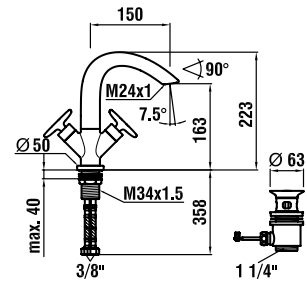

31170.1.004.211.1

Single-hole washbasin mixer, swivel spout 115 mm, with pop-up waste

31170.1.004.210.1

as above, without pop-up waste

31170.1.004.221.1

Single-hole washbasin mixer, swivel spout 150 mm, with pop-up waste

31170.1.004.220.1

as above, without pop-up waste

31270.1.004.211.1

Two-handle washbasin mixer, swivel spout 115 mm, with pop-up waste

31270.1.004.221.1

Two-handle washbasin mixer, swivel spout 150 mm, with pop-up waste

32270.5.904.284.1

Five-hole roman tub filler, fixed spout 225 mm, without cover plate

Installation kit to be ordered separately (see page 301)

32270.5.004.384.1

Five-hole roman tub filler, spout 150 mm, on cover plate, for mounting on bathtub rim

32270.5.904.384.1

Five-hole roman tub filler, spout 150 mm, without cover plate, for mounting on bathtub rim

Installation kit to be ordered separately (see page 301)

32270.4.004.284.1

Four-hole roman tub filler, for external water inlet, on cover plate