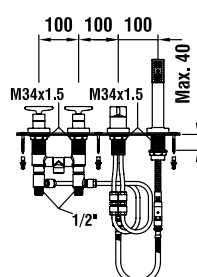

34170.1.004.111.1

Bidet mixer, fixed spout 105 mm, with pop-up waste

34270.1.004.111.1

Two-handle bidet mixer, fixed spout 105 mm, with pop-up waste

32270.5.004.284.1

Five-hole roman tub filler, fixed spout 225 mm, on straight cover plate

32270.5.904.284.1

Five-hole roman tub filler, fixed spout 225 mm, without cover plate

Installation kit to be ordered separately (see page 301)

32270.5.004.384.1

Five-hole roman tub filler, spout 150 mm, on cover plate, for mounting on bathtub rim

32270.5.904.384.1

Five-hole roman tub filler, spout 150 mm, without cover plate, for mounting on bathtub rim

Installation kit to be ordered separately (see page 301)

32270.4.004.284.1

Four-hole roman tub filler, for external water inlet, on cover plate

32270.4.904.284.1

Four-hole roman tub filler, for external water inlet, without cover plate

Installation kit to be ordered separately (see page 301)

32370.7.004.145.1

Thermostatic bath mixer, complete, with Comfort Tre handspray and flexible hose 1800 mm