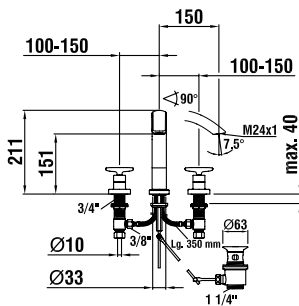

31270.3.004.221.1

Three-hole washbasin mixer, swivel spout 150 mm, with pop-up waste