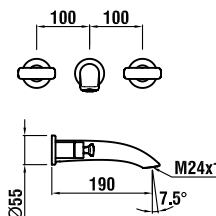

31270.6.004.120.1

Two-handle concealed washbasin mixer, fixed spout 190 mm

37670.4.000.050.1

Extension set for two-handle concealed washbasin mixer L = 25 mm

37698.2.000.100.1

Brass pre-assembly kit, with three assembly plugs

34170.1.004.111.1

Bidet mixer, fixed spout 105 mm, with pop-up waste

34270.1.004.111.1

Two-handle bidet mixer, fixed spout 105 mm, with pop-up waste

32270.5.004.284.1

Five-hole roman tub filler, fixed spout 225 mm, on straight cover plate

32270.5.904.284.1

Five-hole roman tub filler, fixed spout 225 mm, without cover plate

Installation kit to be ordered separately (see page 301)

32270.5.004.384.1

Five-hole roman tub filler, spout 150 mm, on cover plate, for mounting on bathtub rim