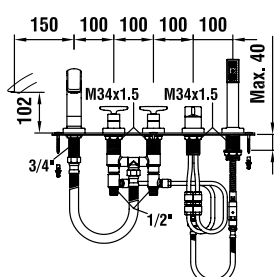

34170.1.004.111.1

Bidet mixer, fixed spout 105 mm, with pop-up waste

34270.1.004.111.1

Two-handle bidet mixer, fixed spout 105 mm, with pop-up waste

32270.5.004.284.1

Five-hole roman tub filler, fixed spout 225 mm, on straight cover plate

32270.5.904.284.1

Five-hole roman tub filler, fixed spout 225 mm, without cover plate

Installation kit to be ordered separately (see page 301)

32270.5.004.384.1

Five-hole roman tub filler, spout 150 mm, on cover plate, for mounting on bathtub rim

32270.5.904.384.1

Five-hole roman tub filler, spout 150 mm, without cover plate, for mounting on bathtub rim

Installation kit to be ordered separately (see page 301)

32270.4.004.284.1

Four-hole roman tub filler, for external water inlet, on cover plate

32270.4.904.284.1

Four-hole roman tub filler, for external water inlet, without cover plate

Installation kit to be ordered separately (see page 301)

32370.7.004.145.1

Thermostatic bath mixer, complete, with Comfort Tre handspray and flexible hose 1800 mm