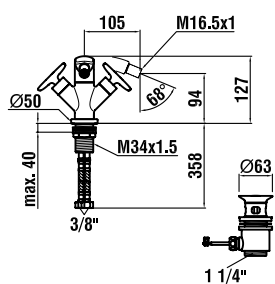

31270.6.004.120.1

Two-handle concealed washbasin mixer, fixed spout 190 mm

37670.4.000.050.1

Extension set for two-handle concealed washbasin mixer L = 25 mm

37698.2.000.100.1

Brass pre-assembly kit, with three assembly plugs

34170.1.004.111.1

Bidet mixer, fixed spout 105 mm, with pop-up waste

34270.1.004.111.1

Two-handle bidet mixer, fixed spout 105 mm, with pop-up waste

32270.5.004.284.1

Five-hole roman tub filler, fixed spout 225 mm, on straight cover plate

32270.5.904.284.1

Five-hole roman tub filler, fixed spout 225 mm, without cover plate

Installation kit to be ordered separately (see page 301)

32270.5.004.384.1

Five-hole roman tub filler, spout 150 mm, on cover plate, for mounting on bathtub rim

32270.5.904.384.1

Five-hole roman tub filler, spout 150 mm, without cover plate, for mounting on bathtub rim

Installation kit to be ordered separately (see page 301)

32270.4.004.284.1

Four-hole roman tub filler, for external water inlet, on cover plate