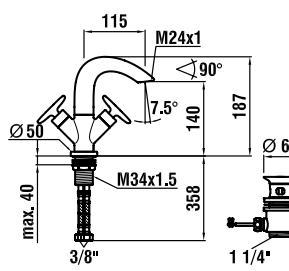

31170.1.004.211.1

Single-hole washbasin mixer, swivel spout 115 mm, with pop-up waste

31170.1.004.210.1

as above, without pop-up waste

31170.1.004.221.1

Single-hole washbasin mixer, swivel spout 150 mm, with pop-up waste

31170.1.004.220.1

as above, without pop-up waste

31270.1.004.211.1

Two-handle washbasin mixer, swivel spout 115 mm, with pop-up waste

31270.1.004.221.1

Two-handle washbasin mixer, swivel spout 150 mm, with pop-up waste

32270.5.904.284.1

Five-hole roman tub filler, fixed spout 225 mm, without cover plate

Installation kit to be ordered separately (see page 301)

32270.5.004.384.1

Five-hole roman tub filler, spout 150 mm, on cover plate, for mounting on bathtub rim

32270.5.904.384.1

Five-hole roman tub filler, spout 150 mm, without cover plate, for mounting on bathtub rim

Installation kit to be ordered separately (see page 301)

32270.4.004.284.1

Four-hole roman tub filler, for external water inlet, on cover plate