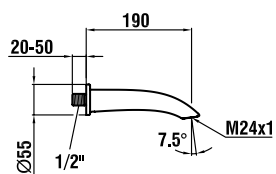

37170.0.004.060.1

Wall spout 190 mm