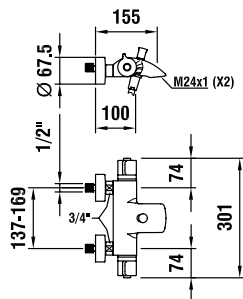

32370.7.004.145.1

Thermostatic bath mixer, complete, with Comfort Tre handspray and flexible hose 1800 mm

32370.7.004.400.1

Thermostatic bath mixer, with fittings, without accessories