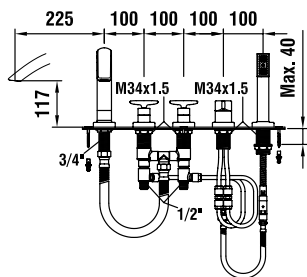

31270.6.004.120.1

Two-handle concealed washbasin mixer, fixed spout 190 mm

37670.4.000.050.1

Extension set for two-handle concealed washbasin mixer L = 25 mm

37698.2.000.100.1

Brass pre-assembly kit, with three assembly plugs

34170.1.004.111.1

Bidet mixer, fixed spout 105 mm, with pop-up waste

34270.1.004.111.1

Two-handle bidet mixer, fixed spout 105 mm, with pop-up waste

32270.5.004.284.1

Five-hole roman tub filler, fixed spout 225 mm, on straight cover plate

32270.5.904.284.1

Five-hole roman tub filler, fixed spout 225 mm, without cover plate

Installation kit to be ordered separately (see page 301)

32270.5.004.384.1

Five-hole roman tub filler, spout 150 mm, on cover plate, for mounting on bathtub rim

32270.5.904.384.1

Five-hole roman tub filler, spout 150 mm, without cover plate, for mounting on bathtub rim

Installation kit to be ordered separately (see page 301)

32270.4.004.284.1

Four-hole roman tub filler, for external water inlet, on cover plate