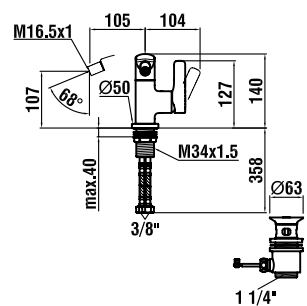

31270.6.004.120.1

Two-handle concealed washbasin mixer, fixed spout 190 mm

37670.4.000.050.1

Extension set for two-handle concealed washbasin mixer L = 25 mm

37698.2.000.100.1

Brass pre-assembly kit, with three assembly plugs

34170.1.004.111.1

Bidet mixer, fixed spout 105 mm, with pop-up waste

34270.1.004.111.1

Two-handle bidet mixer, fixed spout 105 mm, with pop-up waste

32270.5.004.284.1

Five-hole roman tub filler, fixed spout 225 mm, on straight cover plate

32270.5.904.284.1

Five-hole roman tub filler, fixed spout 225 mm, without cover plate

Installation kit to be ordered separately (see page 301)

32270.5.004.384.1

Five-hole roman tub filler, spout 150 mm, on cover plate, for mounting on bathtub rim

32270.5.904.384.1

Five-hole roman tub filler, spout 150 mm, without cover plate, for mounting on bathtub rim

Installation kit to be ordered separately (see page 301)

32270.4.004.284.1

Four-hole roman tub filler, for external water inlet, on cover plate