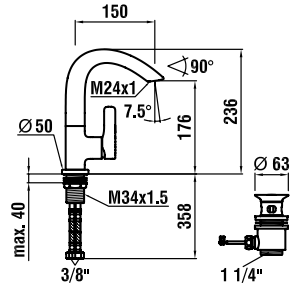

31170.1.004.211.1

Single-hole washbasin mixer, swivel spout 115 mm, with pop-up waste

31170.1.004.210.1

as above, without pop-up waste

31170.1.004.221.1

Single-hole washbasin mixer, swivel spout 150 mm, with pop-up waste

31170.1.004.220.1

as above, without pop-up waste

31270.1.004.211.1

Two-handle washbasin mixer, swivel spout 115 mm, with pop-up waste

31270.1.004.221.1

Two-handle washbasin mixer, swivel spout 150 mm, with pop-up waste

32270.5.904.284.1

Five-hole roman tub filler, fixed spout 225 mm, without cover plate

Installation kit to be ordered separately (see page 301)

32270.5.004.384.1

Five-hole roman tub filler, spout 150 mm, on cover plate, for mounting on bathtub rim

32270.5.904.384.1

Five-hole roman tub filler, spout 150 mm, without cover plate, for mounting on bathtub rim

Installation kit to be ordered separately (see page 301)

32270.4.004.284.1

Four-hole roman tub filler, for external water inlet, on cover plate