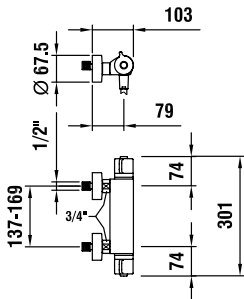

33370.7.004.145.1

Thermostatic shower mixer, complete, with Comfort Tre handspray and flexible hose 1800 mm

33370.7.004.400.1

Thermostatic shower mixer, with fittings, without accessories