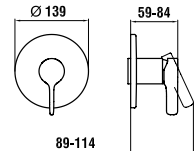

32270.5.004.284.1

Five-hole roman tub filler, fixed spout 225 mm, on straight cover plate

32270.5.904.284.1

Five-hole roman tub filler, fixed spout 225 mm, without cover plate

Installation kit to be ordered separately (see page 301)

32270.5.004.384.1

Five-hole roman tub filler, spout 150 mm, on cover plate, for mounting on bathtub rim

32270.5.904.384.1

Five-hole roman tub filler, spout 150 mm, without cover plate, for mounting on bathtub rim

Installation kit to be ordered separately (see page 301)

32270.4.004.284.1

Four-hole roman tub filler, for external water inlet, on cover plate

32270.4.904.284.1

Four-hole roman tub filler, for external water inlet, without cover plate

Installation kit to be ordered separately (see page 301)

32370.7.004.145.1

Thermostatic bath mixer, complete, with Comfort Tre handspray and flexible hose 1800 mm

32370.7.004.400.1

Thermostatic bath mixer, with fittings, without accessories

33370.7.004.145.1

Thermostatic shower mixer, complete, with Comfort Tre handspray and flexible hose 1800 mm

33370.7.004.400.1

Thermostatic shower mixer, with fittings, without accessories

32170.6.004.000.1

Pre-assembled set for flush-mounted bathtub mixer, for Simibox Standard & Light, 2 outlets for mixed water, automatic diverter, Ecototal cartridge

32170.6.004.010.1

as above, with diverter and vacuum breaker

33170.6.004.000.1

Pre-assembled set for flush-mounted shower mixer, for Simibox Standard & Light, Ecototal cartridge

37170.0.004.060.1

Wall spout 190 mm

37898.0.000.000.1

Simibox concealed installation block for bath and shower mixer

37898.0.000.100.1

Simibox Light concealed installation block for bath and shower mixer, with stop valves

37898.0.000.101.1