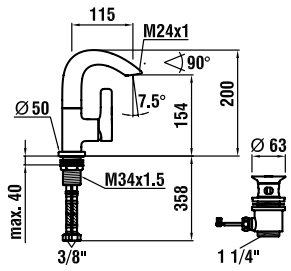

31170.1.004.211.1

Single-hole washbasin mixer, swivel spout 115 mm, with pop-up waste

31170.1.004.210.1

as above, without pop-up waste

31170.1.004.221.1

Single-hole washbasin mixer, swivel spout 150 mm, with pop-up waste

31170.1.004.220.1

as above, without pop-up waste

31270.1.004.211.1

Two-handle washbasin mixer, swivel spout 115 mm, with pop-up waste

31270.1.004.221.1

Two-handle washbasin mixer, swivel spout 150 mm, with pop-up waste

32270.5.904.284.1

Five-hole roman tub filler, fixed spout 225 mm, without cover plate

Installation kit to be ordered separately (see page 301)

32270.5.004.384.1

Five-hole roman tub filler, spout 150 mm, on cover plate, for mounting on bathtub rim

32270.5.904.384.1

Five-hole roman tub filler, spout 150 mm, without cover plate, for mounting on bathtub rim

Installation kit to be ordered separately (see page 301)

32270.4.004.284.1

Four-hole roman tub filler, for external water inlet, on cover plate