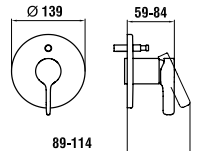

32170.6.004.000.1

Pre-assembled set for flush-mounted bathtub mixer, for Simibox Standard & Light, 2 outlets for mixed water, automatic diverter, Ecototal cartridge

32170.6.004.010.1

as above, with diverter and vacuum breaker

33170.6.004.000.1

Pre-assembled set for flush-mounted shower mixer, for Simibox Standard & Light, Ecototal cartridge