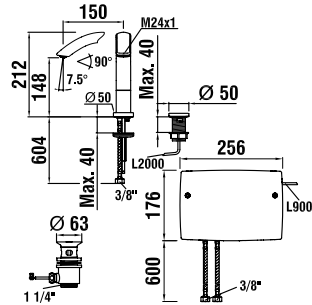

31670.3.004.222.1

curveprime tronic, Electronic basin mixer, LED technology, projection, swivel spout 150 mm, with pop-up waste