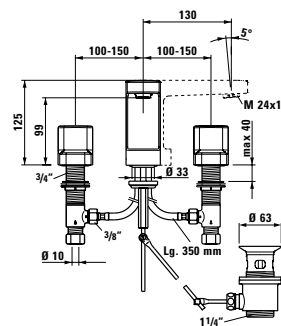

31168.1.004.121.1

Washbasin mixer, fixed spout
130 mm, with pop-up waste

31168.1.004.120.1

as above, without pop-up waste

31268.3.004.121.1

3-handles washbasin mixer, fixed
spout 130 mm, with pop-up waste

31268.3.004.120.1

as above, without pop-up waste

34168.1.004.121.1

Bidet mixer, fixed spout 130 mm,
with pop-up waste

31168.6.004.120.1

Set for concealed washbasin mixer,
fixed spout 184 mm (rough-in set
must be ordered separately)

33168.7.004.400.1

Shower mixer, with fittings, without
accessories

37698.1.000.200.1

LW-40 rough-in set for
31168.6.004.120.1

38332.2.004.300.1

Soap dispenser, projection 92 mm,
metal pump, refilling from above,
with 500 ml container

Installation kit to be ordered separately (see page 301)

32268.4.004.284.1

Four-hole roman tub filler, on plate, with metal hose 2000 mm, fixed spout 225 mm

Installation kit to be ordered separately (see page 301)