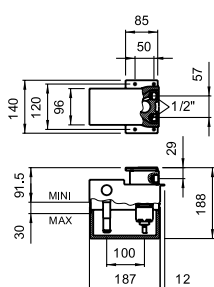

as above, without pop-up waste

34168.1.004.121.1

Bidet mixer, fixed spout 130 mm,
with pop-up waste

31168.6.004.120.1

Set for concealed washbasin mixer,
fixed spout 184 mm (rough-in set
must be ordered separately)

32168.7.004.146.1

Bath mixer, complete, with flexible
hose 1800 mm and Aquajet Multi
handspray

3.2168.7.004.400.1

Bath mixer, with fittings, without
accessories

33168.7.004.146.1

Shower mixer, complete, with flexible
hose 1800 mm and Aquajet Multi
handspray

33168.7.004.400.1

Shower mixer, with fittings, without
accessories

37698.1.000.200.1

LW-40 rough-in set for
31168.6.004.120.1

38332.2.004.300.1

Soap dispenser, projection 92 mm,
metal pump, refilling from above,
with 500 ml container

Installation kit to be ordered separately (see page 301)

32268.4.004.284.1

Four-hole roman tub filler, on plate, with metal hose 2000 mm, fixed spout 225 mm

Installation kit to be ordered separately (see page 301)