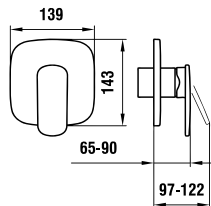

37898.0.000.000.1

Simibox concealed installation block for bath and shower mixer

37898.0.000.100.1

Simibox Light concealed installation block for bath and shower mixer, with stop valves

37898.0.000.101.1

Simibox Light concealed installation block for bath and shower mixer, without stop valves

37998.0.003.000.1

Mounting aid for Simibox

37998.0.000.500.1

Flange for Simibox

37998.0.000.050.1

Extension set L = 25 mm

37998.0.000.060.1

Extension set L = 50 mm

37998.4.004.050.1

Extension ring for rose, 15 mm

37998.4.004.060.1

Extension ring for rose, 30 mm

37168.0.004.060.1

Wall spout, fixed spout 185 mm