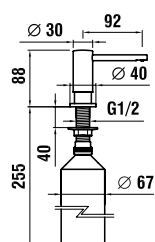

as above, without pop-up waste

34168.1.004.121.1

Bidet mixer, fixed spout 130 mm,
with pop-up waste

31168.6.004.120.1

Set for concealed washbasin mixer,
fixed spout 184 mm (rough-in set
must be ordered separately)

33168.7.004.400.1

Shower mixer, with fittings, without
accessories

37698.1.000.200.1

LW-40 rough-in set for
31168.6.004.120.1

38332.2.004.300.1

Soap dispenser, projection 92 mm,
metal pump, refilling from above,
with 500 ml container

38332.2.004.310.1

as above, without screw

bottle for soap dispenser:

250 ml = 39098.0.000.420.1

500 ml = 39098.0.000.421.1

1000 ml = 39098.0.000.422.1

32168.6.004.900.1

Pre-assembled set for flush-mounted bathtub mixer, for Simibox Standard & Light, 2 outlets for mixed water, automatic diverter, Ecototal cartridge

Installation kit to be ordered separately (see page 301)

32268.4.004.284.1

Four-hole roman tub filler, on plate, with metal hose 2000 mm, fixed spout 225 mm

Installation kit to be ordered separately (see page 301)