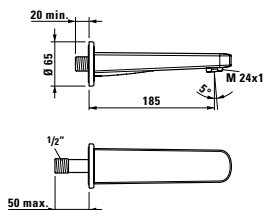

37998.4.004.050.1

Extension ring for rose, 15 mm

37998.4.004.060.1

Extension ring for rose, 30 mm

37168.0.004.060.1

Wall spout, fixed spout 185 mm

32068.4.004.284.1

Four-hole roman tub filler, without plate, with metal hose 2000 mm, fixed spout 225 mm

Installation kit to be ordered separately (see page 301)

32268.4.004.284.1

Four-hole roman tub filler, on plate, with metal hose 2000 mm, fixed spout 225 mm

Installation kit to be ordered separately (see page 301)