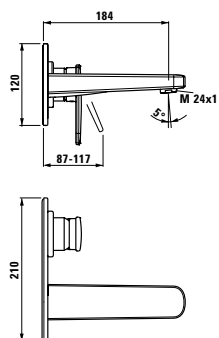

as above, without pop-up waste

34168.1.004.121.1

Bidet mixer, fixed spout 130 mm,
with pop-up waste

31168.6.004.120.1

Set for concealed washbasin mixer,
fixed spout 184 mm (rough-in set
must be ordered separately)

33168.7.004.400.1

Shower mixer, with fittings, without
accessories

37698.1.000.200.1

LW-40 rough-in set for
31168.6.004.120.1

38332.2.004.300.1

Soap dispenser, projection 92 mm,
metal pump, refilling from above,
with 500 ml container

37998.4.004.050.1

Extension ring for rose, 15 mm

37998.4.004.060.1

Extension ring for rose, 30 mm

37168.0.004.060.1

Wall spout, fixed spout 185 mm

32068.4.004.284.1

Four-hole roman tub filler, without plate, with metal hose 2000 mm, fixed spout 225 mm

Installation kit to be ordered separately (see page 301)

32268.4.004.284.1

Four-hole roman tub filler, on plate, with metal hose 2000 mm, fixed spout 225 mm

Installation kit to be ordered separately (see page 301)