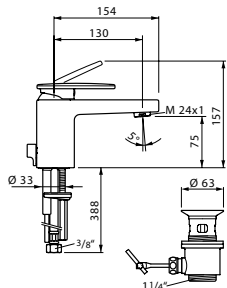

31168.1.004.121.1

Washbasin mixer, fixed spout
130 mm, with pop-up waste

31168.1.004.120.1

as above, without pop-up waste

31268.3.004.121.1

3-handles washbasin mixer, fixed
spout 130 mm, with pop-up waste

31268.3.004.120.1

as above, without pop-up waste

34168.1.004.121.1

Bidet mixer, fixed spout 130 mm,
with pop-up waste

31168.6.004.120.1

Set for concealed washbasin mixer,
fixed spout 184 mm (rough-in set
must be ordered separately)

33168.7.004.400.1

Shower mixer, with fittings, without
accessories

37698.1.000.200.1

LW-40 rough-in set for
31168.6.004.120.1

38332.2.004.300.1

Soap dispenser, projection 92 mm,
metal pump, refilling from above,
with 500 ml container

Installation kit to be ordered separately (see page 301)

32268.4.004.284.1

Four-hole roman tub filler, on plate, with metal hose 2000 mm, fixed spout 225 mm

Installation kit to be ordered separately (see page 301)