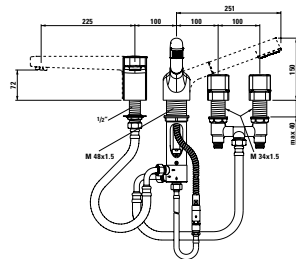

33168.7.004.400.1

Shower mixer, with fittings, without
accessories

37698.1.000.200.1

LW-40 rough-in set for
31168.6.004.120.1

38332.2.004.300.1

Soap dispenser, projection 92 mm,
metal pump, refilling from above,
with 500 ml container

37998.4.004.050.1

Extension ring for rose, 15 mm

37998.4.004.060.1

Extension ring for rose, 30 mm

37168.0.004.060.1

Wall spout, fixed spout 185 mm

32068.4.004.284.1

Four-hole roman tub filler, without plate, with metal hose 2000 mm, fixed spout 225 mm

Installation kit to be ordered separately (see page 301)

32268.4.004.284.1

Four-hole roman tub filler, on plate, with metal hose 2000 mm, fixed spout 225 mm

Installation kit to be ordered separately (see page 301)