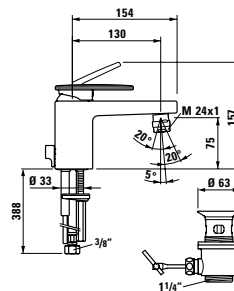

31168.1.004.121.1

Washbasin mixer, fixed spout
130 mm, with pop-up waste

31168.1.004.120.1

as above, without pop-up waste

31268.3.004.121.1

3-handles washbasin mixer, fixed
spout 130 mm, with pop-up waste

31268.3.004.120.1

as above, without pop-up waste

34168.1.004.121.1

Bidet mixer, fixed spout 130 mm,
with pop-up waste

31168.6.004.120.1

Set for concealed washbasin mixer,
fixed spout 184 mm (rough-in set
must be ordered separately)

33168.7.004.400.1

Shower mixer, with fittings, without
accessories

37698.1.000.200.1

LW-40 rough-in set for
31168.6.004.120.1

38332.2.004.300.1

Soap dispenser, projection 92 mm,
metal pump, refilling from above,
with 500 ml container

Installation kit to be ordered separately (see page 301)

32268.4.004.284.1

Four-hole roman tub filler, on plate, with metal hose 2000 mm, fixed spout 225 mm

Installation kit to be ordered separately (see page 301)