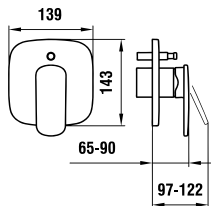

32168.6.004.900.1

Pre-assembled set for flush-mounted bathtub mixer, for Simibox Standard & Light, 2 outlets for mixed water, automatic diverter, Ecototal cartridge

32168.6.004.910.1

as above, with vacuum breaker

33168.6.004.900.1

Pre-assembled set for flush-mounted shower mixer, for Simibox Standard & Light, Ecototal cartridge