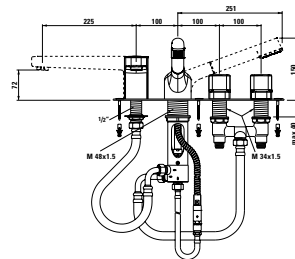

37998.4.004.050.1

Extension ring for rose, 15 mm

37998.4.004.060.1

Extension ring for rose, 30 mm

37168.0.004.060.1

Wall spout, fixed spout 185 mm

32068.4.004.284.1

Four-hole roman tub filler, without plate, with metal hose 2000 mm, fixed spout 225 mm

Installation kit to be ordered separately (see page 301)

32268.4.004.284.1

Four-hole roman tub filler, on plate, with metal hose 2000 mm, fixed spout 225 mm

Installation kit to be ordered separately (see page 301)