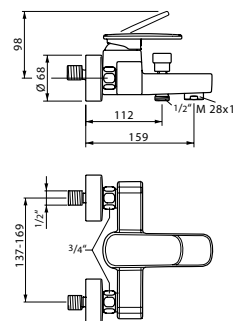

as above, without pop-up waste

34168.1.004.121.1

Bidet mixer, fixed spout 130 mm,
with pop-up waste

31168.6.004.120.1

Set for concealed washbasin mixer,
fixed spout 184 mm (rough-in set
must be ordered separately)

32168.7.004.146.1

Bath mixer, complete, with flexible
hose 1800 mm and Aquajet Multi
handspray

3.2168.7.004.400.1

Bath mixer, with fittings, without
accessories

33168.7.004.146.1

Shower mixer, complete, with flexible
hose 1800 mm and Aquajet Multi
handspray

33168.7.004.400.1

Shower mixer, with fittings, without
accessories

37698.1.000.200.1

LW-40 rough-in set for
31168.6.004.120.1

38332.2.004.300.1

Soap dispenser, projection 92 mm,
metal pump, refilling from above,
with 500 ml container

Installation kit to be ordered separately (see page 301)

32268.4.004.284.1

Four-hole roman tub filler, on plate, with metal hose 2000 mm, fixed spout 225 mm

Installation kit to be ordered separately (see page 301)