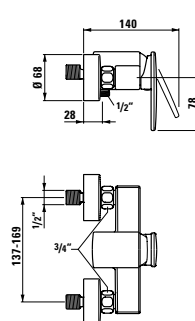

as above, without pop-up waste

34168.1.004.121.1

Bidet mixer, fixed spout 130 mm,
with pop-up waste

31168.6.004.120.1

Set for concealed washbasin mixer,
fixed spout 184 mm (rough-in set
must be ordered separately)

32168.7.004.146.1

Bath mixer, complete, with flexible
hose 1800 mm and Aquajet Multi
handspray

3.2168.7.004.400.1

Bath mixer, with fittings, without
accessories

33168.7.004.146.1

Shower mixer, complete, with flexible
hose 1800 mm and Aquajet Multi
handspray

33168.7.004.400.1

Shower mixer, with fittings, without
accessories

37698.1.000.200.1

LW-40 rough-in set for
31168.6.004.120.1

38332.2.004.300.1

Soap dispenser, projection 92 mm,
metal pump, refilling from above,
with 500 ml container

Installation kit to be ordered separately (see page 301)

32268.4.004.284.1

Four-hole roman tub filler, on plate, with metal hose 2000 mm, fixed spout 225 mm

Installation kit to be ordered separately (see page 301)