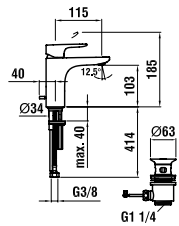

Washbasin mixer, fixed spout
115mm, with pop-up waste

31175.1.004.110.1

as above, without pop-up waste

31175.1.004.121.1

Washbasin mixer, fixed spout
140mm, with pop-up waste

31175.1.004.120.1

as above, without pop-up waste

31175.8.004.130.1

Column basin mixer, fixed spout
191mm, without pop-up waste

34175.1.004.111.1

Bidet mixer, fixed spout, with pop-up waste

32175.7.004.136.1

Bath mixer, complete with flexible hose 1500mm and MyCity100 handspray