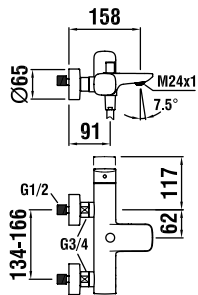

Washbasin mixer, fixed spout
115mm, with pop-up waste

31175.1.004.110.1

as above, without pop-up waste

31175.1.004.121.1

Washbasin mixer, fixed spout
140mm, with pop-up waste

31175.1.004.120.1

as above, without pop-up waste

31175.8.004.130.1

Column basin mixer, fixed spout
191mm, without pop-up waste

34175.1.004.111.1

Bidet mixer, fixed spout, with pop-up waste

32175.7.004.136.1

Bath mixer, complete with flexible hose 1500mm and MyCity100 handspray

32175.7.004.400.1

Bath mixer, with fittings, without accessories

33175.7.004.136.1

Shower mixer, complete with flexible hose 1500mm and MyCity100 handspray

33175.7.004.400.1

Shower mixer, with fittings, without accessories