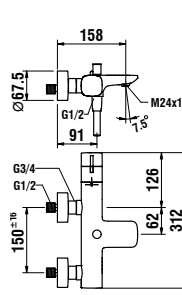

32375.7.004.136.1

Thermostatic bath mixer, complete with flexible hose 1500mm and MyCity100 handspray

32375.7.004.400.1

Thermostatic bath mixer, with fittings, without accessories