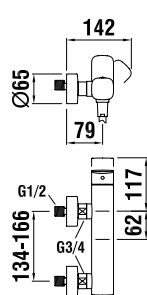

Washbasin mixer, fixed spout
115mm, with pop-up waste

31175.1.004.110.1

as above, without pop-up waste

31175.1.004.121.1

Washbasin mixer, fixed spout
140mm, with pop-up waste

31175.1.004.120.1

as above, without pop-up waste

31175.8.004.130.1

Column basin mixer, fixed spout
191mm, without pop-up waste

34175.1.004.111.1

Bidet mixer, fixed spout, with pop-up waste

32175.7.004.136.1

Bath mixer, complete with flexible hose 1500mm and MyCity100 handspray

32175.7.004.400.1

Bath mixer, with fittings, without accessories

33175.7.004.136.1

Shower mixer, complete with flexible hose 1500mm and MyCity100 handspray

33175.7.004.400.1

Shower mixer, with fittings, without accessories