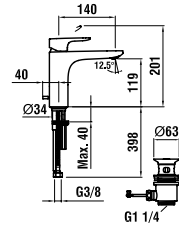

Washbasin mixer, fixed spout
115mm, with pop-up waste

31175.1.004.110.1

as above, without pop-up waste

31175.1.004.121.1

Washbasin mixer, fixed spout
140mm, with pop-up waste

31175.1.004.120.1

as above, without pop-up waste

31175.8.004.130.1

Column basin mixer, fixed spout
191mm, without pop-up waste

34175.1.004.111.1

Bidet mixer, fixed spout, with pop-up waste

32175.7.004.136.1

Bath mixer, complete with flexible hose 1500mm and MyCity100 handspray

32175.7.004.400.1

Bath mixer, with fittings, without accessories

33175.7.004.136.1

Shower mixer, complete with flexible hose 1500mm and MyCity100 handspray

33175.7.004.400.1

Shower mixer, with fittings, without accessories