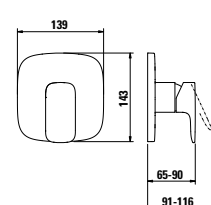

33175.6.004.000.1

Pre-assembled set for flush-mounted shower mixer, for Simibox Standard & Light, Ecototal cartridge