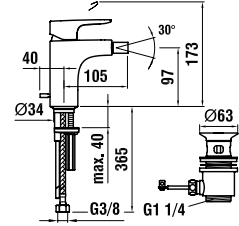

Washbasin mixer, fixed spout
115mm, with pop-up waste

31175.1.004.110.1

as above, without pop-up waste

31175.1.004.121.1

Washbasin mixer, fixed spout
140mm, with pop-up waste

31175.1.004.120.1

as above, without pop-up waste

31175.8.004.130.1

Column basin mixer, fixed spout
191mm, without pop-up waste

34175.1.004.111.1

Bidet mixer, fixed spout, with pop-up waste

32175.7.004.136.1

Bath mixer, complete with flexible hose 1500mm and MyCity100 handspray

32175.7.004.400.1

Bath mixer, with fittings, without accessories

33175.7.004.136.1

Shower mixer, complete with flexible hose 1500mm and MyCity100 handspray

33175.7.004.400.1

Shower mixer, with fittings, without accessories