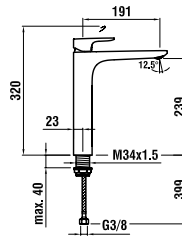

Washbasin mixer, fixed spout
115mm, with pop-up waste

31175.1.004.110.1

as above, without pop-up waste

31175.1.004.121.1

Washbasin mixer, fixed spout
140mm, with pop-up waste

31175.1.004.120.1

as above, without pop-up waste

31175.8.004.130.1

Column basin mixer, fixed spout
191mm, without pop-up waste

34175.1.004.111.1

Bidet mixer, fixed spout, with pop-up waste

32175.7.004.136.1

Bath mixer, complete with flexible hose 1500mm and MyCity100 handspray