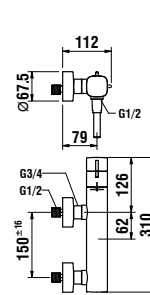

33375.7.004.136.1

Thermostatic shower mixer, complete with flexible hose 1500mm and MyCity100 handspray

33375.7.004.400.1

Thermostatic shower mixer, with fittings, without accessories