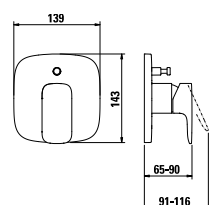

32175.6.004.000.1

Pre-assembled set for flush-mounted bathtub mixer, for Simibox Standard & Light, 2 outlets for mixed water, automatic diverter, Ecototal cartridge

32175.6.004.010.1

as above, with vacuum breaker