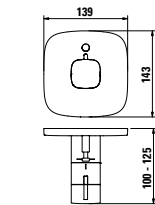

32375.6.004.000.1

citytherm thermostatic pre-assembled set for flush-mounted bathtub mixer, for Simibox Standard & Light, 2 outlets for mixed water, automatic diverter

32375.6.004.010.1

as above, with vacuum breaker