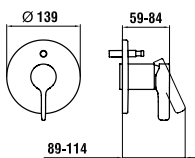

Washbasin mixer with red handle,
fixed spout 110 mm, cartridge with
fixed temperature and flow limitations

31165.1.014.111.1
With pop-up waste

31165.1.024.111.1
With pop-up waste

32165.7.004.145.1
Bath mixer, complete with flexible
hose 1800 mm and Comfort Tre
handspray

31165.1.014.110.1
Without pop-up waste

31165.1.024.110.1
Without pop-up waste

39065.0.014.079.1
Green handle for washbasin mixer
(replacement part)

39065.0.024.079.1
Red handle for washbasin mixer
(replacement part)

32165.6.004.000.1
Pre-assembled set for flush-
mounted bathtub mixer, for Simibox
Standard & Light, 2 outlets for mixed
water, automatic diverter, Ecototal
cartridge

32165.6.004.010.1
as above, with diverter and vacuum
breaker

37998.0.000.060.1
Extension set L = 50 mm

37998.4.004.050.1
Extension ring for rose, 15 mm

37998.4.004.060.1
Extension ring for rose, 30 mm