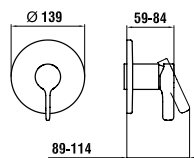

37898.0.000.000.1
Simibox concealed installation block
for bath and shower mixer

37898.0.000.100.1
Simibox Light concealed installation
block for bath and shower mixer,
with stop valves

37898.0.000.101.1
Simibox Light concealed installation
block for bath and shower mixer,
without stop valves

37998.0.003.000.1
Mounting aid for Simibox

37998.0.000.500.1
Flange for Simibox

37998.0.000.050.1
Extension set L = 25 mm

37998.0.000.060.1
Extension set L = 50 mm

37998.4.004.050.1
Extension ring for rose, 15 mm

37998.4.004.060.1
Extension ring for rose, 30 mm