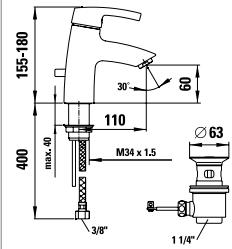

31165.1.004.111.1
Washbasin mixer, fixed spout
110 mm, with pop-up waste

31165.1.004.110.1
as above, without pop-up waste

34165.1.004.111.1
Bidet mixer, fixed spout 105 mm,
with pop-up waste

Washbasin mixer with green handle,
fixed spout 110 mm, cartridge with
fixed temperature and flow limitations

Washbasin mixer with red handle,
fixed spout 110 mm, cartridge with
fixed temperature and flow limitations

31165.1.014.111.1
With pop-up waste

31165.1.024.111.1
With pop-up waste

32165.7.004.145.1
Bath mixer, complete with flexible
hose 1800 mm and Comfort Tre
handspray

37998.0.000.060.1
Extension set L = 50 mm

37998.4.004.050.1
Extension ring for rose, 15 mm

37998.4.004.060.1
Extension ring for rose, 30 mm