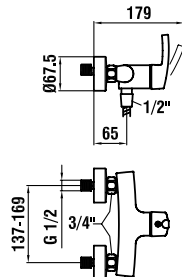

33165.7.004.145.1
Shower mixer, complete with flexible
hose 1800 mm and Comfort Tre
handspray

33165.7.004.400.1
Shower mixer, with fittings, without
accessories