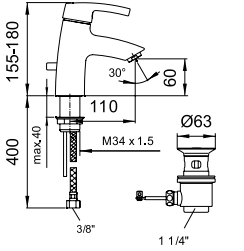

31165.1.004.111.1
Washbasin mixer, fixed spout
110 mm, with pop-up waste

31165.1.004.110.1
as above, without pop-up waste

34165.1.004.111.1
Bidet mixer, fixed spout 105 mm,
with pop-up waste

Washbasin mixer with green handle,
fixed spout 110 mm, cartridge with
fixed temperature and flow limitations

Washbasin mixer with red handle,
fixed spout 110 mm, cartridge with
fixed temperature and flow limitations

31165.1.014.111.1
With pop-up waste

31165.1.024.111.1
With pop-up waste

32165.7.004.145.1
Bath mixer, complete with flexible
hose 1800 mm and Comfort Tre
handspray

37998.0.000.060.1
Extension set L = 50 mm

37998.4.004.050.1
Extension ring for rose, 15 mm

37998.4.004.060.1
Extension ring for rose, 30 mm