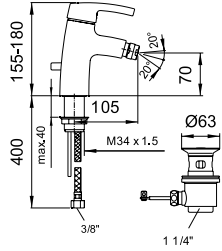

31165.1.004.111.1
Washbasin mixer, fixed spout
110 mm, with pop-up waste

31165.1.004.110.1
as above, without pop-up waste

34165.1.004.111.1
Bidet mixer, fixed spout 105 mm,
with pop-up waste

Washbasin mixer with green handle,
fixed spout 110 mm, cartridge with
fixed temperature and flow limitations

Washbasin mixer with red handle,
fixed spout 110 mm, cartridge with
fixed temperature and flow limitations

31165.1.014.111.1
With pop-up waste

31165.1.024.111.1
With pop-up waste

32165.7.004.145.1
Bath mixer, complete with flexible
hose 1800 mm and Comfort Tre
handspray

32165.7.004.400.1
Bath mixer, with fittings, without
accessories

33165.7.004.145.1
Shower mixer, complete with flexible
hose 1800 mm and Comfort Tre
handspray

33165.7.004.400.1
Shower mixer, with fittings, without
accessories

37998.0.000.060.1
Extension set L = 50 mm

37998.4.004.050.1
Extension ring for rose, 15 mm

37998.4.004.060.1
Extension ring for rose, 30 mm