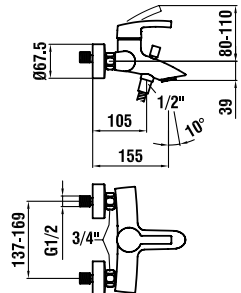

31165.1.004.111.1
Washbasin mixer, fixed spout
110 mm, with pop-up waste

31165.1.004.110.1
as above, without pop-up waste

34165.1.004.111.1
Bidet mixer, fixed spout 105 mm,
with pop-up waste

Washbasin mixer with green handle,
fixed spout 110 mm, cartridge with
fixed temperature and flow limitations

Washbasin mixer with red handle,
fixed spout 110 mm, cartridge with
fixed temperature and flow limitations

31165.1.014.111.1
With pop-up waste

31165.1.024.111.1
With pop-up waste

32165.7.004.145.1
Bath mixer, complete with flexible
hose 1800 mm and Comfort Tre
handspray

32165.7.004.400.1
Bath mixer, with fittings, without
accessories

33165.7.004.145.1
Shower mixer, complete with flexible
hose 1800 mm and Comfort Tre
handspray

33165.7.004.400.1
Shower mixer, with fittings, without
accessories

37998.0.000.060.1
Extension set L = 50 mm

37998.4.004.050.1
Extension ring for rose, 15 mm

37998.4.004.060.1
Extension ring for rose, 30 mm