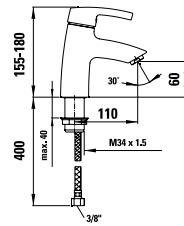

31165.1.014.110.1
Without pop-up waste