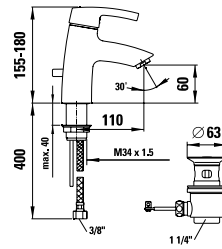

31165.1.004.111.1
Washbasin mixer, fixed spout
110 mm, with pop-up waste

31165.1.004.110.1
as above, without pop-up waste

34165.1.004.111.1
Bidet mixer, fixed spout 105 mm,
with pop-up waste

Washbasin mixer with green handle,
fixed spout 110 mm, cartridge with
fixed temperature and flow limitations

Washbasin mixer with red handle,
fixed spout 110 mm, cartridge with
fixed temperature and flow limitations

31165.1.014.111.1
With pop-up waste

31165.1.024.111.1
With pop-up waste

32165.7.004.145.1
Bath mixer, complete with flexible
hose 1800 mm and Comfort Tre
handspray

37998.0.000.060.1
Extension set L = 50 mm

37998.4.004.050.1
Extension ring for rose, 15 mm

37998.4.004.060.1
Extension ring for rose, 30 mm