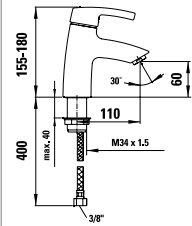

31165.1.024.110.1
Without pop-up waste

39065.0.014.079.1
Green handle for washbasin mixer
(replacement part)

39065.0.024.079.1
Red handle for washbasin mixer
(replacement part)

32165.6.004.000.1
Pre-assembled set for flush-
mounted bathtub mixer, for Simibox
Standard & Light, 2 outlets for mixed
water, automatic diverter, Ecototal
cartridge

32165.6.004.010.1
as above, with diverter and vacuum
breaker