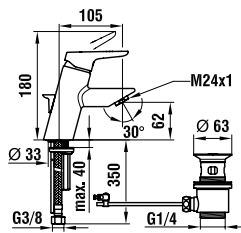

twinpro

Architectural subtlety and clear-cut lines: the twinpro faucet range. The ergonomic single-lever handle and dynamic tilt of the body radiate freshness and a contemporary feel.

31150.1.004.111.1

Washbasin mixer, fixed spout
105 mm, with pop-up waste

31150.1.004.110.1

as above, without pop-up waste

34150.1.004.111.1

Bidet mixer, with pop-up waste

32150.7.004.147.1

Bath mixer, complete with flexible
hose 1500 mm and Aquajet hand-
spray

32150.7.004.400.1

Bath mixer, with fittings, without
accessories

33150.7.004.147.1

Shower mixer, complete with flexible
hose 1500 mm and Aquajet handspray

33150.7.004.400.1

Shower mixer, with fittings, without
accessories

32150.6.004.000.1

Pre-assembled set for flush-
mounted bathtub mixer, for Simibox
Standard & Light, 2 outlets for mixed
water, automatic diverter, Ecototal
cartridge

37998.4.004.050.1

Extension ring for rose, 15 mm

37998.4.004.060.1

Extension ring for rose, 30 mm

38332.2.004.300.1

Soap dispenser, projection 92 mm,
metal pump, refilling from above,
with 500 ml container