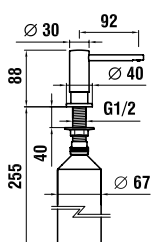

37998.4.004.050.1

Extension ring for rose, 15 mm

37998.4.004.060.1

Extension ring for rose, 30 mm

38332.2.004.300.1

Soap dispenser, projection 92 mm,
metal pump, refilling from above,
with 500 ml container

38332.2.004.310.1

as above, without screw

bottle for soap dispenser:

250 ml = 39098.0.000.420.1

500 ml = 39098.0.000.421.1

1000 ml = 39098.0.000.422.1

All faucets in the citypro series
(except thermostatic bath and shower
mixer) have the Ecototal saver car-
tridge that saves valuable water and
energy thanks to the restraints on
volume and temperature.