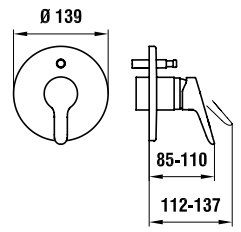

32150.6.004.000.1

Pre-assembled set for flush-
mounted bathtub mixer, for Simibox
Standard & Light, 2 outlets for mixed
water, automatic diverter, Ecototal
cartridge

32150.6.004.010.1

as above, with vacuum breaker

33150.6.004.000.1

Pre-assembled set for flush-
mounted shower mixer, for Simibox
Standard & Light, Ecototal cartridge