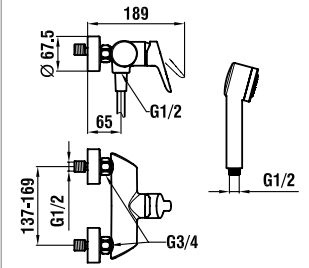

31150.1.004.110.1

as above, without pop-up waste

34150.1.004.111.1

Bidet mixer, with pop-up waste

32150.7.004.147.1

Bath mixer, complete with flexible
hose 1500 mm and Aquajet hand-
spray

32150.7.004.400.1

Bath mixer, with fittings, without
accessories

33150.7.004.147.1

Shower mixer, complete with flexible
hose 1500 mm and Aquajet handspray

33150.7.004.400.1

Shower mixer, with fittings, without
accessories

32150.6.004.000.1

Pre-assembled set for flush-
mounted bathtub mixer, for Simibox
Standard & Light, 2 outlets for mixed
water, automatic diverter, Ecototal
cartridge

32150.6.004.010.1

as above, with vacuum breaker

33150.6.004.000.1

Pre-assembled set for flush-
mounted shower mixer, for Simibox
Standard & Light, Ecototal cartridge

37898.0.000.000.1

Simibox concealed installation block
for bath and shower mixer

37998.4.004.050.1

Extension ring for rose, 15 mm

37998.4.004.060.1

Extension ring for rose, 30 mm

38332.2.004.300.1

Soap dispenser, projection 92 mm,
metal pump, refilling from above,
with 500 ml container