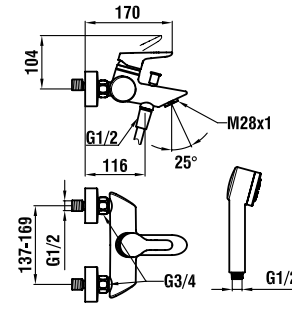

31150.1.004.110.1

as above, without pop-up waste

34150.1.004.111.1

Bidet mixer, with pop-up waste

32150.7.004.147.1

Bath mixer, complete with flexible
hose 1500 mm and Aquajet hand-
spray

32150.7.004.400.1

Bath mixer, with fittings, without
accessories

33150.7.004.147.1

Shower mixer, complete with flexible
hose 1500 mm and Aquajet handspray

33150.7.004.400.1

Shower mixer, with fittings, without
accessories

32150.6.004.000.1

Pre-assembled set for flush-
mounted bathtub mixer, for Simibox
Standard & Light, 2 outlets for mixed
water, automatic diverter, Ecototal
cartridge

37998.4.004.050.1

Extension ring for rose, 15 mm

37998.4.004.060.1

Extension ring for rose, 30 mm

38332.2.004.300.1

Soap dispenser, projection 92 mm,
metal pump, refilling from above,
with 500 ml container