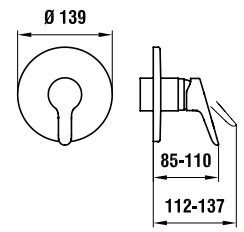

31150.1.004.111.1

Washbasin mixer, fixed spout
105 mm, with pop-up waste

31150.1.004.110.1

as above, without pop-up waste

34150.1.004.111.1

Bidet mixer, with pop-up waste

32150.7.004.147.1

Bath mixer, complete with flexible
hose 1500 mm and Aquajet hand-
spray

32150.7.004.400.1

Bath mixer, with fittings, without
accessories

33150.7.004.147.1

Shower mixer, complete with flexible
hose 1500 mm and Aquajet handspray

33150.7.004.400.1

Shower mixer, with fittings, without
accessories

32150.6.004.000.1

Pre-assembled set for flush-
mounted bathtub mixer, for Simibox
Standard & Light, 2 outlets for mixed
water, automatic diverter, Ecototal
cartridge

32150.6.004.010.1

as above, with vacuum breaker

33150.6.004.000.1

Pre-assembled set for flush-
mounted shower mixer, for Simibox
Standard & Light, Ecototal cartridge

37898.0.000.000.1

Simibox concealed installation block
for bath and shower mixer

37898.0.000.100.1

Simibox Light concealed installation
block for bath and shower mixer,
with stop valves

37898.0.000.101.1

Simibox Light concealed installation
block for bath and shower mixer,
without stop valves

37998.0.003.000.1

Mounting aid for Simibox

37998.0.000.500.1

Flange for Simibox

37998.0.000.050.1

Extension set L = 25 mm

37998.0.000.060.1

Extension set L = 50 mm

37998.4.004.050.1

Extension ring for rose, 15 mm

37998.4.004.060.1

Extension ring for rose, 30 mm

38332.2.004.300.1

Soap dispenser, projection 92 mm,
metal pump, refilling from above,
with 500 ml container

38332.2.004.310.1

as above, without screw

bottle for soap dispenser:

250 ml = 39098.0.000.420.1

500 ml = 39098.0.000.421.1

1000 ml = 39098.0.000.422.1