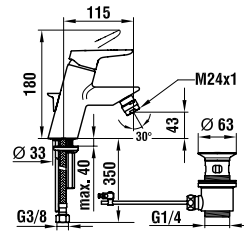

twinpro

Architectural subtlety and clear-cut lines: the twinpro faucet range. The ergonomic single-lever handle and dynamic tilt of the body radiate freshness and a contemporary feel.

31150.1.004.111.1

Washbasin mixer, fixed spout
105 mm, with pop-up waste

31150.1.004.110.1

as above, without pop-up waste

34150.1.004.111.1

Bidet mixer, with pop-up waste

32150.7.004.147.1

Bath mixer, complete with flexible
hose 1500 mm and Aquajet hand-
spray

32150.7.004.400.1

Bath mixer, with fittings, without
accessories

33150.7.004.147.1

Shower mixer, complete with flexible
hose 1500 mm and Aquajet handspray

33150.7.004.400.1

Shower mixer, with fittings, without
accessories

32150.6.004.000.1

Pre-assembled set for flush-
mounted bathtub mixer, for Simibox
Standard & Light, 2 outlets for mixed
water, automatic diverter, Ecototal
cartridge

37998.4.004.050.1

Extension ring for rose, 15 mm

37998.4.004.060.1

Extension ring for rose, 30 mm

38332.2.004.300.1

Soap dispenser, projection 92 mm,
metal pump, refilling from above,
with 500 ml container