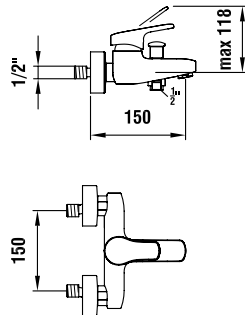

as above, without pop-up waste

31195.1.504.130.1

Column washbasin mixer, fixed spout
190 mm, without pop-up waste

31195.7.004.210.1

Wall mixer, swivel spout 125 mm

31195.7.004.220.1

Wall mixer, swivel spout 175 mm

34195.1.004.111.1

Bidet mixer, with pop-up waste

32195.7.004.131.1

Bath mixer, complete with flexible
hose 1500 mm and Aquajet hand-
spray

32195.7.004.400.1

Bath mixer, with fittings, without
accessories

33195.7.004.131.1

Shower mixer, complete with
flexible hose 1500 mm and Aquajet
handspray

33195.7.004.400.1

Shower mixer, with fittings, without
accessories

31195.7.004.230.1

Wall mixer, swivel spout 225 mm

32195.2.004.137.1

Rim-mounted bath mixer, gauge
180 mm, complete with flexible hose
1500 mm and Aquajet handspray

32195.2.004.400.1

as above, with fittings, without
accessories

32195.8.004.400.1

Rim-mounted bath mixer, gauge
180 mm