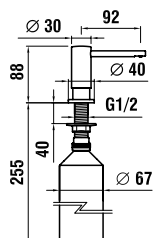

37195.0.004.060.1

Wall spout 185 mm

31195.8.004.110.1

Cold water faucet, fixed spout 110 mm, without pop-up waste

38332.2.004.300.1

Soap dispenser, projection 92 mm, metal pump, refilling from above, with 500 ml container

38332.2.004.310.1

as above, without screw

bottle for soap dispenser:

250 ml = 39098.0.000.420.1

500 ml = 39098.0.000.421.1

1000 ml = 39098.0.000.422.1

All faucets in the citypro series (except thermostatic bath and shower mixer) have the Ecototal saver cartridge that saves valuable water and energy thanks to the restraints on volume and temperature.

citypro liberty

31195.1.004.521.1

citypro Liberty wall mixer, swivel spout 175 mm, with medical handle, cartridge with temperature and flow limitations

31195.1.004.520.1

as above, without pop-up waste

31195.7.004.520.1