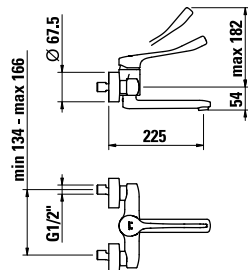

37998.4.004.050.1

Extension ring for rose, 15 mm

37998.4.004.060.1

Extension ring for rose, 30 mm

33395.7.004.536.1

Showerstation, including thermostatic shower mixer, rain shower head Ø 206 mm, flexible hose 1500 mm and handspray AquaJet

37195.0.004.060.1

Wall spout 185 mm

31195.8.004.110.1

Cold water faucet, fixed spout 110 mm, without pop-up waste

38332.2.004.300.1

Soap dispenser, projection 92 mm, metal pump, refilling from above, with 500 ml container

citypro liberty

31195.1.004.521.1

citypro Liberty wall mixer, swivel spout 175 mm, with medical handle, cartridge with temperature and flow limitations

31195.1.004.520.1

as above, without pop-up waste

31195.7.004.520.1

citypro Liberty wall mixer, swivel spout 175 mm, with medical handle, cartridge with temperature and flow limitations

31195.7.004.530.1

citypro Liberty wall mixer, swivel spout 225 mm, with medical handle, cartridge with temperature and flow limitations