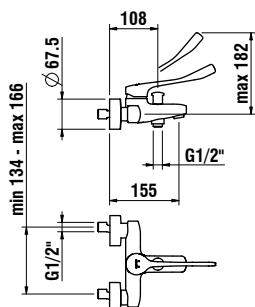

32195.7.004.138.1

citypro Liberty bath/shower mixer, with medical handle, complete with fittings, flexible hose 1500 mm and handspray Aquajet, cartridge with fixed temperature and flow limitations