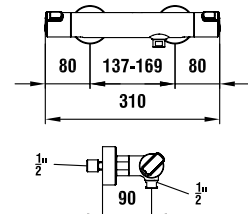

33395.7.004.400.1

Thermostatic shower mixer,
with fittings, without accessories