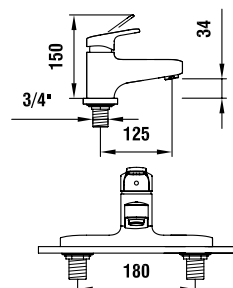

Shower mixer, complete with
flexible hose 1500 mm and Aquajet
handspray

33195.7.004.400.1

Shower mixer, with fittings, without
accessories

31195.7.004.230.1

Wall mixer, swivel spout 225 mm

32195.2.004.137.1

Rim-mounted bath mixer, gauge
180 mm, complete with flexible hose
1500 mm and Aquajet handspray

32195.2.004.400.1

as above, with fittings, without
accessories

32195.8.004.400.1

Rim-mounted bath mixer, gauge
180 mm