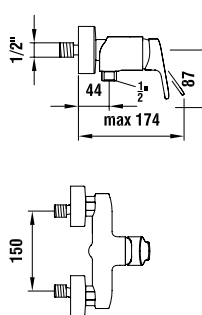

as above, without pop-up waste

31195.1.504.130.1

Column washbasin mixer, fixed spout
190 mm, without pop-up waste

31195.7.004.210.1

Wall mixer, swivel spout 125 mm

31195.7.004.220.1

Wall mixer, swivel spout 175 mm

34195.1.004.111.1

Bidet mixer, with pop-up waste

32195.7.004.131.1

Bath mixer, complete with flexible
hose 1500 mm and Aquajet hand-
spray

32195.7.004.400.1

Bath mixer, with fittings, without
accessories

33195.7.004.131.1

Shower mixer, complete with
flexible hose 1500 mm and Aquajet
handspray

33195.7.004.400.1

Shower mixer, with fittings, without
accessories

31195.7.004.230.1

Wall mixer, swivel spout 225 mm

32195.2.004.137.1

Rim-mounted bath mixer, gauge
180 mm, complete with flexible hose
1500 mm and Aquajet handspray

32195.2.004.400.1

as above, with fittings, without
accessories

32195.8.004.400.1

Rim-mounted bath mixer, gauge
180 mm