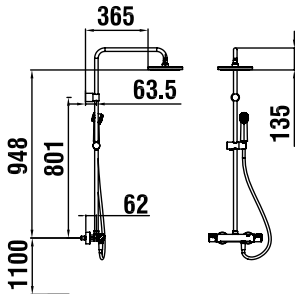

37998.4.004.050.1

Extension ring for rose, 15 mm

37998.4.004.060.1

Extension ring for rose, 30 mm

33395.7.004.536.1

Showerstation, including thermostatic shower mixer, rain shower head Ø 206 mm, flexible hose 1500 mm and handspray AquaJet

37195.0.004.060.1

Wall spout 185 mm

31195.8.004.110.1

Cold water faucet, fixed spout 110 mm, without pop-up waste

38332.2.004.300.1

Soap dispenser, projection 92 mm, metal pump, refilling from above, with 500 ml container