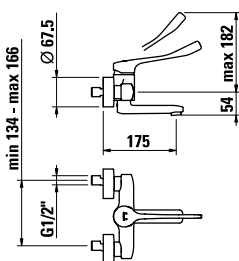

37998.4.004.050.1

Extension ring for rose, 15 mm

37998.4.004.060.1

Extension ring for rose, 30 mm

33395.7.004.536.1

Showerstation, including thermostatic shower mixer, rain shower head Ø 206 mm, flexible hose 1500 mm and handspray AquaJet

37195.0.004.060.1

Wall spout 185 mm

31195.8.004.110.1

Cold water faucet, fixed spout 110 mm, without pop-up waste

38332.2.004.300.1

Soap dispenser, projection 92 mm, metal pump, refilling from above, with 500 ml container

citypro liberty

31195.1.004.521.1

citypro Liberty wall mixer, swivel spout 175 mm, with medical handle, cartridge with temperature and flow limitations

31195.1.004.520.1

as above, without pop-up waste

31195.7.004.520.1

citypro Liberty wall mixer, swivel spout 175 mm, with medical handle, cartridge with temperature and flow limitations

31195.7.004.530.1

citypro Liberty wall mixer, swivel spout 225 mm, with medical handle, cartridge with temperature and flow limitations