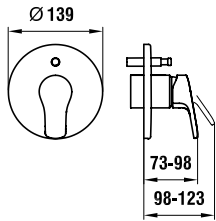

32195.6.004.000.1

Pre-assembled set for flush-mounted bathtub mixer, for Simibox Standard & Light, 2 outlets for mixed water, automatic diverter, Ecototal cartridge

32195.6.004.010.1

as above, with vacuum breaker

33195.6.004.000.1

Pre-assembled set for flush-mounted shower mixer, for Simibox Standard & Light, Ecototal cartridge