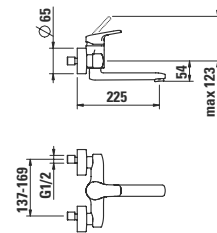

Shower mixer, complete with
flexible hose 1500 mm and Aquajet
handspray

33195.7.004.400.1

Shower mixer, with fittings, without
accessories

31195.7.004.230.1

Wall mixer, swivel spout 225 mm

32195.2.004.137.1

Rim-mounted bath mixer, gauge
180 mm, complete with flexible hose
1500 mm and Aquajet handspray

32195.2.004.400.1

as above, with fittings, without
accessories

32195.8.004.400.1

Rim-mounted bath mixer, gauge
180 mm