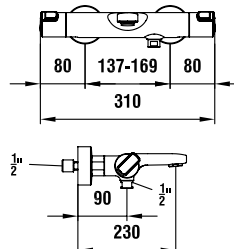

32395.7.004.400.1

Thermostatic bath/shower mixer,
with fittings, without accessories,
automatic diverter.