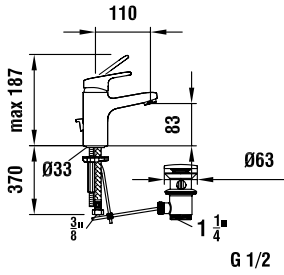

31195.1.004.111.1

Washbasin mixer, fixed spout
110 mm, with pop-up waste

31195.1.004.110.1

as above, without pop-up waste

31195.1.004.121.1

Washbasin mixer, fixed spout
140 mm, with pop-up waste

31195.1.004.120.1

as above, without pop-up waste

31195.1.504.130.1

Column washbasin mixer, fixed spout
190 mm, without pop-up waste

31195.7.004.210.1

Wall mixer, swivel spout 125 mm

31195.7.004.220.1

Wall mixer, swivel spout 175 mm

Rim-mounted bath mixer, gauge
180 mm, complete with flexible hose
1500 mm and Aquajet handspray

32195.2.004.400.1

as above, with fittings, without
accessories

32195.8.004.400.1

Rim-mounted bath mixer, gauge
180 mm

37195.0.004.060.1

Wall spout 185 mm

31195.8.004.110.1

Cold water faucet, fixed spout 110 mm, without pop-up waste

38332.2.004.300.1

Soap dispenser, projection 92 mm, metal pump, refilling from above, with 500 ml container