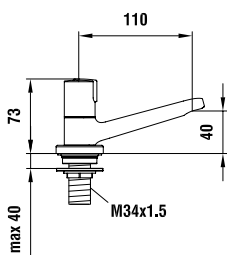

37998.4.004.050.1

Extension ring for rose, 15 mm

37998.4.004.060.1

Extension ring for rose, 30 mm

33395.7.004.536.1

Showerstation, including thermostatic shower mixer, rain shower head Ø 206 mm, flexible hose 1500 mm and handspray AquaJet

37195.0.004.060.1

Wall spout 185 mm

31195.8.004.110.1

Cold water faucet, fixed spout 110 mm, without pop-up waste

38332.2.004.300.1

Soap dispenser, projection 92 mm, metal pump, refilling from above, with 500 ml container