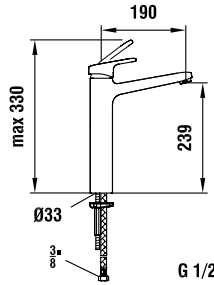

31195.1.004.111.1

Washbasin mixer, fixed spout
110 mm, with pop-up waste

31195.1.004.110.1

as above, without pop-up waste

31195.1.004.121.1

Washbasin mixer, fixed spout
140 mm, with pop-up waste

31195.1.004.120.1

as above, without pop-up waste

31195.1.504.130.1

Column washbasin mixer, fixed spout
190 mm, without pop-up waste

31195.7.004.210.1

Wall mixer, swivel spout 125 mm

31195.7.004.220.1

Wall mixer, swivel spout 175 mm

Rim-mounted bath mixer, gauge
180 mm, complete with flexible hose
1500 mm and Aquajet handspray

32195.2.004.400.1

as above, with fittings, without
accessories

32195.8.004.400.1

Rim-mounted bath mixer, gauge
180 mm

37195.0.004.060.1

Wall spout 185 mm

31195.8.004.110.1

Cold water faucet, fixed spout 110 mm, without pop-up waste

38332.2.004.300.1

Soap dispenser, projection 92 mm, metal pump, refilling from above, with 500 ml container