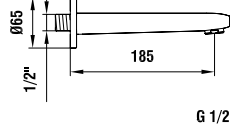

31195.8.004.110.1

Cold water faucet, fixed spout 110 mm, without pop-up waste