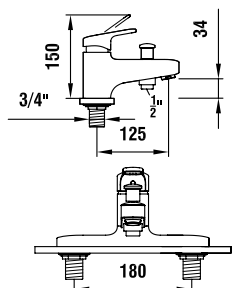

Shower mixer, complete with
flexible hose 1500 mm and Aquajet
handspray

33195.7.004.400.1

Shower mixer, with fittings, without
accessories

31195.7.004.230.1

Wall mixer, swivel spout 225 mm

32195.2.004.137.1

Rim-mounted bath mixer, gauge
180 mm, complete with flexible hose
1500 mm and Aquajet handspray

32195.2.004.400.1

as above, with fittings, without
accessories

32195.8.004.400.1

Rim-mounted bath mixer, gauge
180 mm