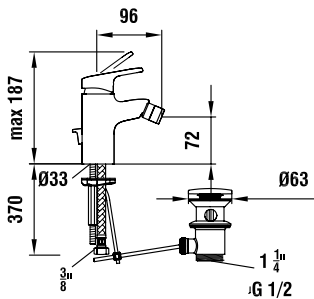

34195.1.004.111.1

Bidet mixer, with pop-up waste