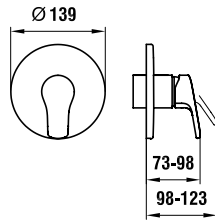

32195.6.004.000.1

Pre-assembled set for flush-mounted bathtub mixer, for Simibox Standard & Light, 2 outlets for mixed water, automatic diverter, Ecototal cartridge

32195.6.004.010.1

as above, with vacuum breaker

33195.6.004.000.1

Pre-assembled set for flush-mounted shower mixer, for Simibox Standard & Light, Ecototal cartridge

37898.0.000.000.1

Simibox concealed installation block for bath and shower mixer

37898.0.000.100.1

Simibox Light concealed installation block for bath and shower mixer, with stop valves

37898.0.000.101.1

Simibox Light concealed installation block for bath and shower mixer, without stop valves

37998.0.003.000.1

Mounting aid for Simibox

37998.0.000.500.1

Flange for Simibox

37998.0.000.050.1

Extension set L = 25 mm

37998.0.000.060.1

Extension set L = 50 mm

37998.4.004.050.1

Extension ring for rose, 15 mm

37998.4.004.060.1

Extension ring for rose, 30 mm

33395.7.004.536.1

Showerstation, including thermostatic shower mixer, rain shower head Ø 206 mm, flexible hose 1500 mm and handspray AquaJet

37195.0.004.060.1

Wall spout 185 mm

31195.8.004.110.1

Cold water faucet, fixed spout 110 mm, without pop-up waste

38332.2.004.300.1

Soap dispenser, projection 92 mm, metal pump, refilling from above, with 500 ml container

38332.2.004.310.1

as above, without screw

bottle for soap dispenser:

250 ml = 39098.0.000.420.1

500 ml = 39098.0.000.421.1

1000 ml = 39098.0.000.422.1

All faucets in the citypro series (except thermostatic bath and shower mixer) have the Ecototal saver cartridge that saves valuable water and energy thanks to the restraints on volume and temperature.