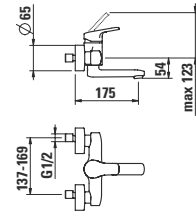

31195.1.004.111.1

Washbasin mixer, fixed spout
110 mm, with pop-up waste

31195.1.004.110.1

as above, without pop-up waste

31195.1.004.121.1

Washbasin mixer, fixed spout
140 mm, with pop-up waste

31195.1.004.120.1

as above, without pop-up waste

31195.1.504.130.1

Column washbasin mixer, fixed spout
190 mm, without pop-up waste

31195.7.004.210.1

Wall mixer, swivel spout 125 mm

31195.7.004.220.1

Wall mixer, swivel spout 175 mm

Shower mixer, complete with
flexible hose 1500 mm and Aquajet
handspray

33195.7.004.400.1

Shower mixer, with fittings, without
accessories

31195.7.004.230.1

Wall mixer, swivel spout 225 mm

32195.2.004.137.1

Rim-mounted bath mixer, gauge
180 mm, complete with flexible hose
1500 mm and Aquajet handspray

32195.2.004.400.1

as above, with fittings, without
accessories

32195.8.004.400.1

Rim-mounted bath mixer, gauge
180 mm