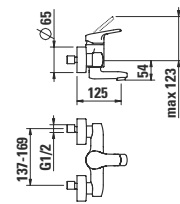

31195.1.004.111.1

Washbasin mixer, fixed spout
110 mm, with pop-up waste

31195.1.004.110.1

as above, without pop-up waste

31195.1.004.121.1

Washbasin mixer, fixed spout
140 mm, with pop-up waste

31195.1.004.120.1

as above, without pop-up waste

31195.1.504.130.1

Column washbasin mixer, fixed spout
190 mm, without pop-up waste

31195.7.004.210.1

Wall mixer, swivel spout 125 mm

31195.7.004.220.1

Wall mixer, swivel spout 175 mm

Shower mixer, complete with
flexible hose 1500 mm and Aquajet
handspray

33195.7.004.400.1

Shower mixer, with fittings, without
accessories

31195.7.004.230.1

Wall mixer, swivel spout 225 mm

32195.2.004.137.1

Rim-mounted bath mixer, gauge
180 mm, complete with flexible hose
1500 mm and Aquajet handspray

32195.2.004.400.1

as above, with fittings, without
accessories

32195.8.004.400.1

Rim-mounted bath mixer, gauge
180 mm