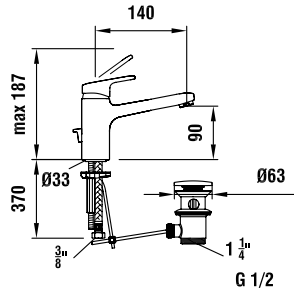

31195.1.004.111.1

Washbasin mixer, fixed spout
110 mm, with pop-up waste

31195.1.004.110.1

as above, without pop-up waste

31195.1.004.121.1

Washbasin mixer, fixed spout
140 mm, with pop-up waste

31195.1.004.120.1

as above, without pop-up waste

31195.1.504.130.1

Column washbasin mixer, fixed spout
190 mm, without pop-up waste

31195.7.004.210.1

Wall mixer, swivel spout 125 mm

31195.7.004.220.1

Wall mixer, swivel spout 175 mm

Rim-mounted bath mixer, gauge
180 mm, complete with flexible hose
1500 mm and Aquajet handspray

32195.2.004.400.1

as above, with fittings, without
accessories

32195.8.004.400.1

Rim-mounted bath mixer, gauge
180 mm

37195.0.004.060.1

Wall spout 185 mm

31195.8.004.110.1

Cold water faucet, fixed spout 110 mm, without pop-up waste

38332.2.004.300.1

Soap dispenser, projection 92 mm, metal pump, refilling from above, with 500 ml container