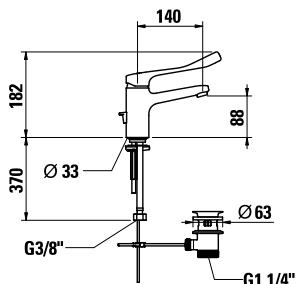

37998.4.004.050.1

Extension ring for rose, 15 mm

37998.4.004.060.1

Extension ring for rose, 30 mm

33395.7.004.536.1

Showerstation, including thermostatic shower mixer, rain shower head Ø 206 mm, flexible hose 1500 mm and handspray AquaJet

37195.0.004.060.1

Wall spout 185 mm

31195.8.004.110.1

Cold water faucet, fixed spout 110 mm, without pop-up waste

38332.2.004.300.1

Soap dispenser, projection 92 mm, metal pump, refilling from above, with 500 ml container

38332.2.004.310.1

as above, without screw

bottle for soap dispenser:

250 ml = 39098.0.000.420.1

500 ml = 39098.0.000.421.1

1000 ml = 39098.0.000.422.1

All faucets in the citypro series (except thermostatic bath and shower mixer) have the Ecototal saver cartridge that saves valuable water and energy thanks to the restraints on volume and temperature.

citypro liberty

31195.1.004.521.1

citypro Liberty wall mixer, swivel spout 175 mm, with medical handle, cartridge with temperature and flow limitations

31195.1.004.520.1

as above, without pop-up waste

31195.7.004.520.1