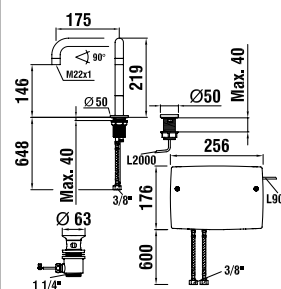

The output can be regulated by simultaneously pushing and turning.

twinprime tronic

31670.3.004.222.1
curveprime tronic
Electronic basin mixer, LED technology, projection 150 mm, swivel spout, with pop-up waste

Supplied with control unit and wired operating unit, 2000 mm cable incl. power pack 100–240V

31632.3.004.222.1
twinprime tronic
Electronic basin mixer tronic, LED technology, projection 175 mm, swivel spout, with pop-up waste

Supplied with control unit and wired operating unit, 2000 mm cable incl. power pack 100–240V

33432.6.004.600.1
twinprime tronic
Electronic control unit for showers

32432.6.004.600.1
twinprime tronic
Electronic control unit for bathtubs