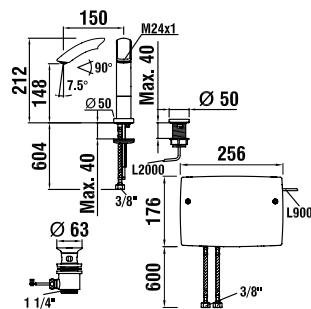

curveprime tronic

twinprime tronic

The operating unit is touch-activated.

The water temperature can be set by turning to the left or right, with an LED indicating blue for cold water and red for hot water.

The output can be regulated by simultaneously pushing and turning.

twinprime tronic

31670.3.004.222.1
curveprime tronic
Electronic basin mixer, LED technology, projection 150 mm, swivel spout, with pop-up waste

Supplied with control unit and wired operating unit, 2000 mm cable incl. power pack 100–240V

31632.3.004.222.1
twinprime tronic
Electronic basin mixer tronic, LED technology, projection 175 mm, swivel spout, with pop-up waste

Supplied with control unit and wired operating unit, 2000 mm cable incl. power pack 100–240V

33432.6.004.600.1
twinprime tronic
Electronic control unit for showers

32432.6.004.600.1
twinprime tronic
Electronic control unit for bathtubs