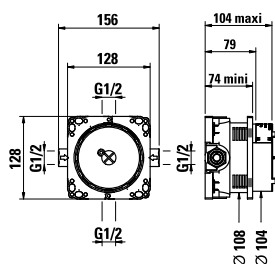

Recess depth	With stop valves	Positional correction up to 5°	Supply and outlet connections reversible	Fits mechanical pre-assembled sets	Fits thermostatic pre-assembled sets	Pre-assembled set can later be exchanged/replaced
Simibox Light 37898.0.000.100.1	min. 74 mm	✓			✓	✓	✓
Simibox Light 37898.0.000.101.1	min. 74 mm				✓	✓	✓
Simibox Standard 37898.0.000.000.1	min. 102 mm	✓	✓	✓	✓	✓	✓

37898.0.000.100.1

Simibox Light concealed installation block for bath and shower mixer, with stop valves

37898.0.000.101.1

Simibox Light concealed installation block for bath and shower mixer, without stop valves

37898.0.000.000.1

Simibox concealed installation block for bath and shower mixer, with stop valves