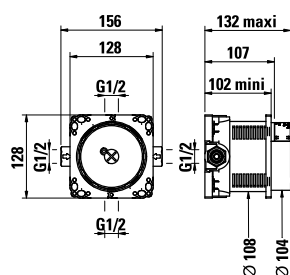

37898.0.000.000.1

Simibox concealed installation block for bath and shower mixer

37898.0.000.100.1

Simibox Light concealed installation block for bath and shower mixer, with stop valves

37898.0.000.101.1

Simibox Light concealed installation block for bath and shower mixer, without stop valves

37998.0.003.000.1

Mounting aid for Simibox

37998.0.000.500.1

Flange for Simibox

37998.0.000.050.1

Extension set L = 25 mm

37998.0.000.060.1

Extension set L = 50 mm

37998.4.004.050.1

Extension ring for rose, 15 mm

37998.4.004.060.1

Extension ring for rose, 30 mm