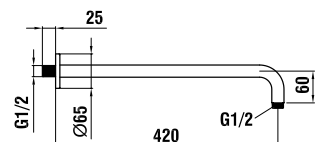

36798.1.004.140.1
Shower head square
353x353 mm*

* wall or ceiling arm must be ordered
separately

36798.1.004.310.1
Shower head rectangular
222x342 mm*

* wall or ceiling arm must be ordered
separately

36798.1.004.210.1
Shower head round Ø 206 mm*

36798.1.004.220.1
Shower head round Ø 247 mm*

36798.1.004.230.1
Shower head round Ø 306 mm*

36798.1.004.240.1
Shower head round Ø 356 mm*

* wall or ceiling arm must be ordered
separately

36798.1.004.410.1
Shower head oval 226x346 mm*

* wall or ceiling arm must be ordered
separately

36698.0.004.001.1
Shower ceiling arm with square
rosette, 100 mm, suitable for square
and rectangular shower heads

36698.0.004.002.1
Shower ceiling arm with round
rosette, 100 mm, suitable for oval
and round shower heads

36698.0.004.003.1
Shower wall arm with square rosette,
420 mm, suitable for square and
rectangular shower heads

36698.0.004.004.1
Shower wall arm with round rosette,
420 mm, suitable for oval and
round shower heads