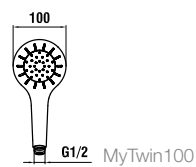

Colours: .004 .074 .084 .094 .095
.096

36198.2.004.125.1
Twinstick metal handspray, 1 jet,
chrome-plated

Flow rate 8.5 l/min