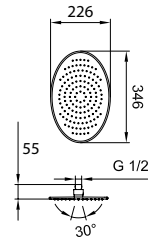

36798.1.004.140.1
Shower head square
353x353 mm*

* wall or ceiling arm must be ordered
separately

36798.1.004.310.1
Shower head rectangular
222x342 mm*

* wall or ceiling arm must be ordered
separately

36798.1.004.210.1
Shower head round Ø 206 mm*

36798.1.004.220.1
Shower head round Ø 247 mm*

36798.1.004.230.1
Shower head round Ø 306 mm*

36798.1.004.240.1
Shower head round Ø 356 mm*

* wall or ceiling arm must be ordered
separately

36798.1.004.410.1
Shower head oval 226x346 mm*

* wall or ceiling arm must be ordered
separately

36698.0.004.001.1
Shower ceiling arm with square
rosette, 100 mm, suitable for square
and rectangular shower heads

36698.0.004.002.1
Shower ceiling arm with round
rosette, 100 mm, suitable for oval
and round shower heads

36698.0.004.003.1
Shower wall arm with square rosette,
420 mm, suitable for square and
rectangular shower heads

36698.0.004.004.1
Shower wall arm with round rosette,
420 mm, suitable for oval and
round shower heads