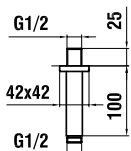

36798.1.004.140.1
Shower head square
353x353 mm*

* wall or ceiling arm must be ordered
separately

36798.1.004.310.1
Shower head rectangular
222x342 mm*

* wall or ceiling arm must be ordered
separately

36798.1.004.210.1
Shower head round Ø 206 mm*

36798.1.004.220.1
Shower head round Ø 247 mm*

36798.1.004.230.1
Shower head round Ø 306 mm*

36798.1.004.240.1
Shower head round Ø 356 mm*

* wall or ceiling arm must be ordered
separately

36798.1.004.410.1
Shower head oval 226x346 mm*

* wall or ceiling arm must be ordered
separately

36698.0.004.001.1
Shower ceiling arm with square
rosette, 100 mm, suitable for square
and rectangular shower heads

36698.0.004.002.1
Shower ceiling arm with round
rosette, 100 mm, suitable for oval
and round shower heads

36698.0.004.003.1
Shower wall arm with square rosette,
420 mm, suitable for square and
rectangular shower heads

36698.0.004.004.1
Shower wall arm with round rosette,
420 mm, suitable for oval and
round shower heads