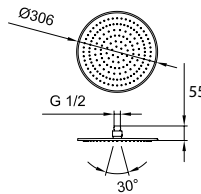

36798.1.004.140.1
Shower head square
353x353 mm*

* wall or ceiling arm must be ordered
separately

36798.1.004.310.1
Shower head rectangular
222x342 mm*

* wall or ceiling arm must be ordered
separately

36798.1.004.210.1
Shower head round Ø 206 mm*

36798.1.004.220.1
Shower head round Ø 247 mm*

36798.1.004.230.1
Shower head round Ø 306 mm*

36798.1.004.240.1
Shower head round Ø 356 mm*

* wall or ceiling arm must be ordered
separately

36798.1.004.410.1
Shower head oval 226x346 mm*

* wall or ceiling arm must be ordered
separately

36698.0.004.001.1
Shower ceiling arm with square
rosette, 100 mm, suitable for square
and rectangular shower heads

36698.0.004.002.1
Shower ceiling arm with round
rosette, 100 mm, suitable for oval
and round shower heads

36698.0.004.003.1
Shower wall arm with square rosette,
420 mm, suitable for square and
rectangular shower heads

36698.0.004.004.1
Shower wall arm with round rosette,
420 mm, suitable for oval and
round shower heads