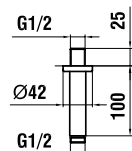

36798.1.004.140.1
Shower head square
353x353 mm*

* wall or ceiling arm must be ordered
separately

36798.1.004.310.1
Shower head rectangular
222x342 mm*

* wall or ceiling arm must be ordered
separately

36798.1.004.210.1
Shower head round Ø 206 mm*

36798.1.004.220.1
Shower head round Ø 247 mm*

36798.1.004.230.1
Shower head round Ø 306 mm*

36798.1.004.240.1
Shower head round Ø 356 mm*

* wall or ceiling arm must be ordered
separately

36798.1.004.410.1
Shower head oval 226x346 mm*

* wall or ceiling arm must be ordered
separately

36698.0.004.001.1
Shower ceiling arm with square
rosette, 100 mm, suitable for square
and rectangular shower heads

36698.0.004.002.1
Shower ceiling arm with round
rosette, 100 mm, suitable for oval
and round shower heads

36698.0.004.003.1
Shower wall arm with square rosette,
420 mm, suitable for square and
rectangular shower heads

36698.0.004.004.1
Shower wall arm with round rosette,
420 mm, suitable for oval and
round shower heads