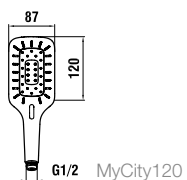

Handsprays

36198.3.xxx.151.1
MyCity100 handspray, 1 jet,
chrome-plated

36198.3.xxx.371.1
MyCity120 handspray, 3 jets,
chrome-plated

Ecochoice
Flow rate eco 5.7 l/min
Flow rate comfort 11.3 l/min

Colours: .004 .074 .084 .094 .095