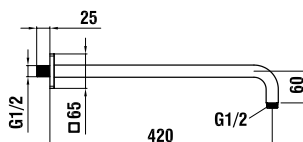

36798.1.004.140.1
Shower head square
353x353 mm*

* wall or ceiling arm must be ordered
separately

36798.1.004.310.1
Shower head rectangular
222x342 mm*

* wall or ceiling arm must be ordered
separately

36798.1.004.210.1
Shower head round Ø 206 mm*

36798.1.004.220.1
Shower head round Ø 247 mm*

36798.1.004.230.1
Shower head round Ø 306 mm*

36798.1.004.240.1
Shower head round Ø 356 mm*

* wall or ceiling arm must be ordered
separately

36798.1.004.410.1
Shower head oval 226x346 mm*

* wall or ceiling arm must be ordered
separately

36698.0.004.001.1
Shower ceiling arm with square
rosette, 100 mm, suitable for square
and rectangular shower heads

36698.0.004.002.1
Shower ceiling arm with round
rosette, 100 mm, suitable for oval
and round shower heads

36698.0.004.003.1
Shower wall arm with square rosette,
420 mm, suitable for square and
rectangular shower heads

36698.0.004.004.1
Shower wall arm with round rosette,
420 mm, suitable for oval and
round shower heads