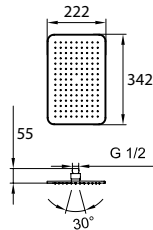

MyTwin120 handspray

MyCity120 handspray

Rain shower heads

36798.1.004.110.1
Shower head square,
202x202 mm*

36798.1.004.120.1
Shower head square
242x242 mm*

36798.1.004.130.1
Shower head square
302x302 mm*

36798.1.004.140.1
Shower head square
353x353 mm*

* wall or ceiling arm must be ordered
separately

36798.1.004.310.1
Shower head rectangular
222x342 mm*

* wall or ceiling arm must be ordered
separately

36798.1.004.210.1
Shower head round Ø 206 mm*

36798.1.004.220.1
Shower head round Ø 247 mm*

36798.1.004.230.1
Shower head round Ø 306 mm*

36798.1.004.240.1
Shower head round Ø 356 mm*

* wall or ceiling arm must be ordered
separately

36798.1.004.410.1
Shower head oval 226x346 mm*

36698.0.004.003.1
Shower wall arm with square rosette,
420 mm, suitable for square and
rectangular shower heads

36698.0.004.004.1
Shower wall arm with round rosette,
420 mm, suitable for oval and
round shower heads