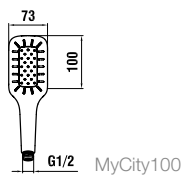

Handsprays

36198.3.xxx.151.1
MyCity100 handspray, 1 jet,
chrome-plated

36198.3.xxx.371.1
MyCity120 handspray, 3 jets,
chrome-plated

Ecochoice
Flow rate eco 5.7 l/min
Flow rate comfort 11.3 l/min

Colours: .004 .074 .084 .094 .095