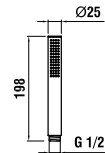

36798.1.004.140.1
Shower head square
353x353 mm*

* wall or ceiling arm must be ordered
separately

36798.1.004.310.1
Shower head rectangular
222x342 mm*

* wall or ceiling arm must be ordered
separately

36798.1.004.210.1
Shower head round Ø 206 mm*

36798.1.004.220.1
Shower head round Ø 247 mm*

36798.1.004.230.1
Shower head round Ø 306 mm*

36798.1.004.240.1
Shower head round Ø 356 mm*

* wall or ceiling arm must be ordered
separately

36798.1.004.410.1
Shower head oval 226x346 mm*

36198.2.xxx.151.1
MyTwin100 handspray, 1 jet,
chrome-plated

36198.2.xxx.371.1
MyTwin120 handspray, 3 jets,
chrome-plated

Ecochoice
Flow rate eco 5.7 l/min
Flow rate comfort 11.3 l/min

Colours: .004 .074 .084 .094 .095
.096

36198.2.004.125.1
Twinstick metal handspray, 1 jet,
chrome-plated

Flow rate 8.5 l/min

Colours: .004

Colours handspray

	.004 Chrome
	.074 Chrome/black
	.084 Chrome/white
	.094 Chrome/orange
	.095 Chrome/matt chrome
	.096 Chrome/Swiss Cross *