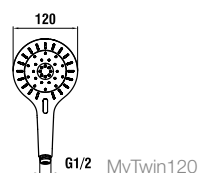

Colours: .004 .074 .084 .094 .095
.096

36198.2.004.125.1
Twinstick metal handspray, 1 jet,
chrome-plated

Flow rate 8.5 l/min