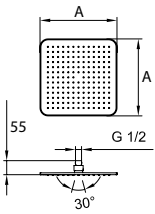

MyTwin120 handspray

MyCity120 handspray

Rain shower heads

36798.1.004.110.1
Shower head square,
202x202 mm*

36798.1.004.120.1
Shower head square
242x242 mm*

36798.1.004.130.1
Shower head square
302x302 mm*

36798.1.004.140.1
Shower head square
353x353 mm*

* wall or ceiling arm must be ordered
separately

36798.1.004.310.1
Shower head rectangular
222x342 mm*

* wall or ceiling arm must be ordered
separately

36798.1.004.210.1
Shower head round Ø 206 mm*

36798.1.004.220.1
Shower head round Ø 247 mm*

36798.1.004.230.1
Shower head round Ø 306 mm*

36798.1.004.240.1
Shower head round Ø 356 mm*

* wall or ceiling arm must be ordered
separately

36798.1.004.410.1
Shower head oval 226x346 mm*

36698.0.004.003.1
Shower wall arm with square rosette,
420 mm, suitable for square and
rectangular shower heads

36698.0.004.004.1
Shower wall arm with round rosette,
420 mm, suitable for oval and
round shower heads